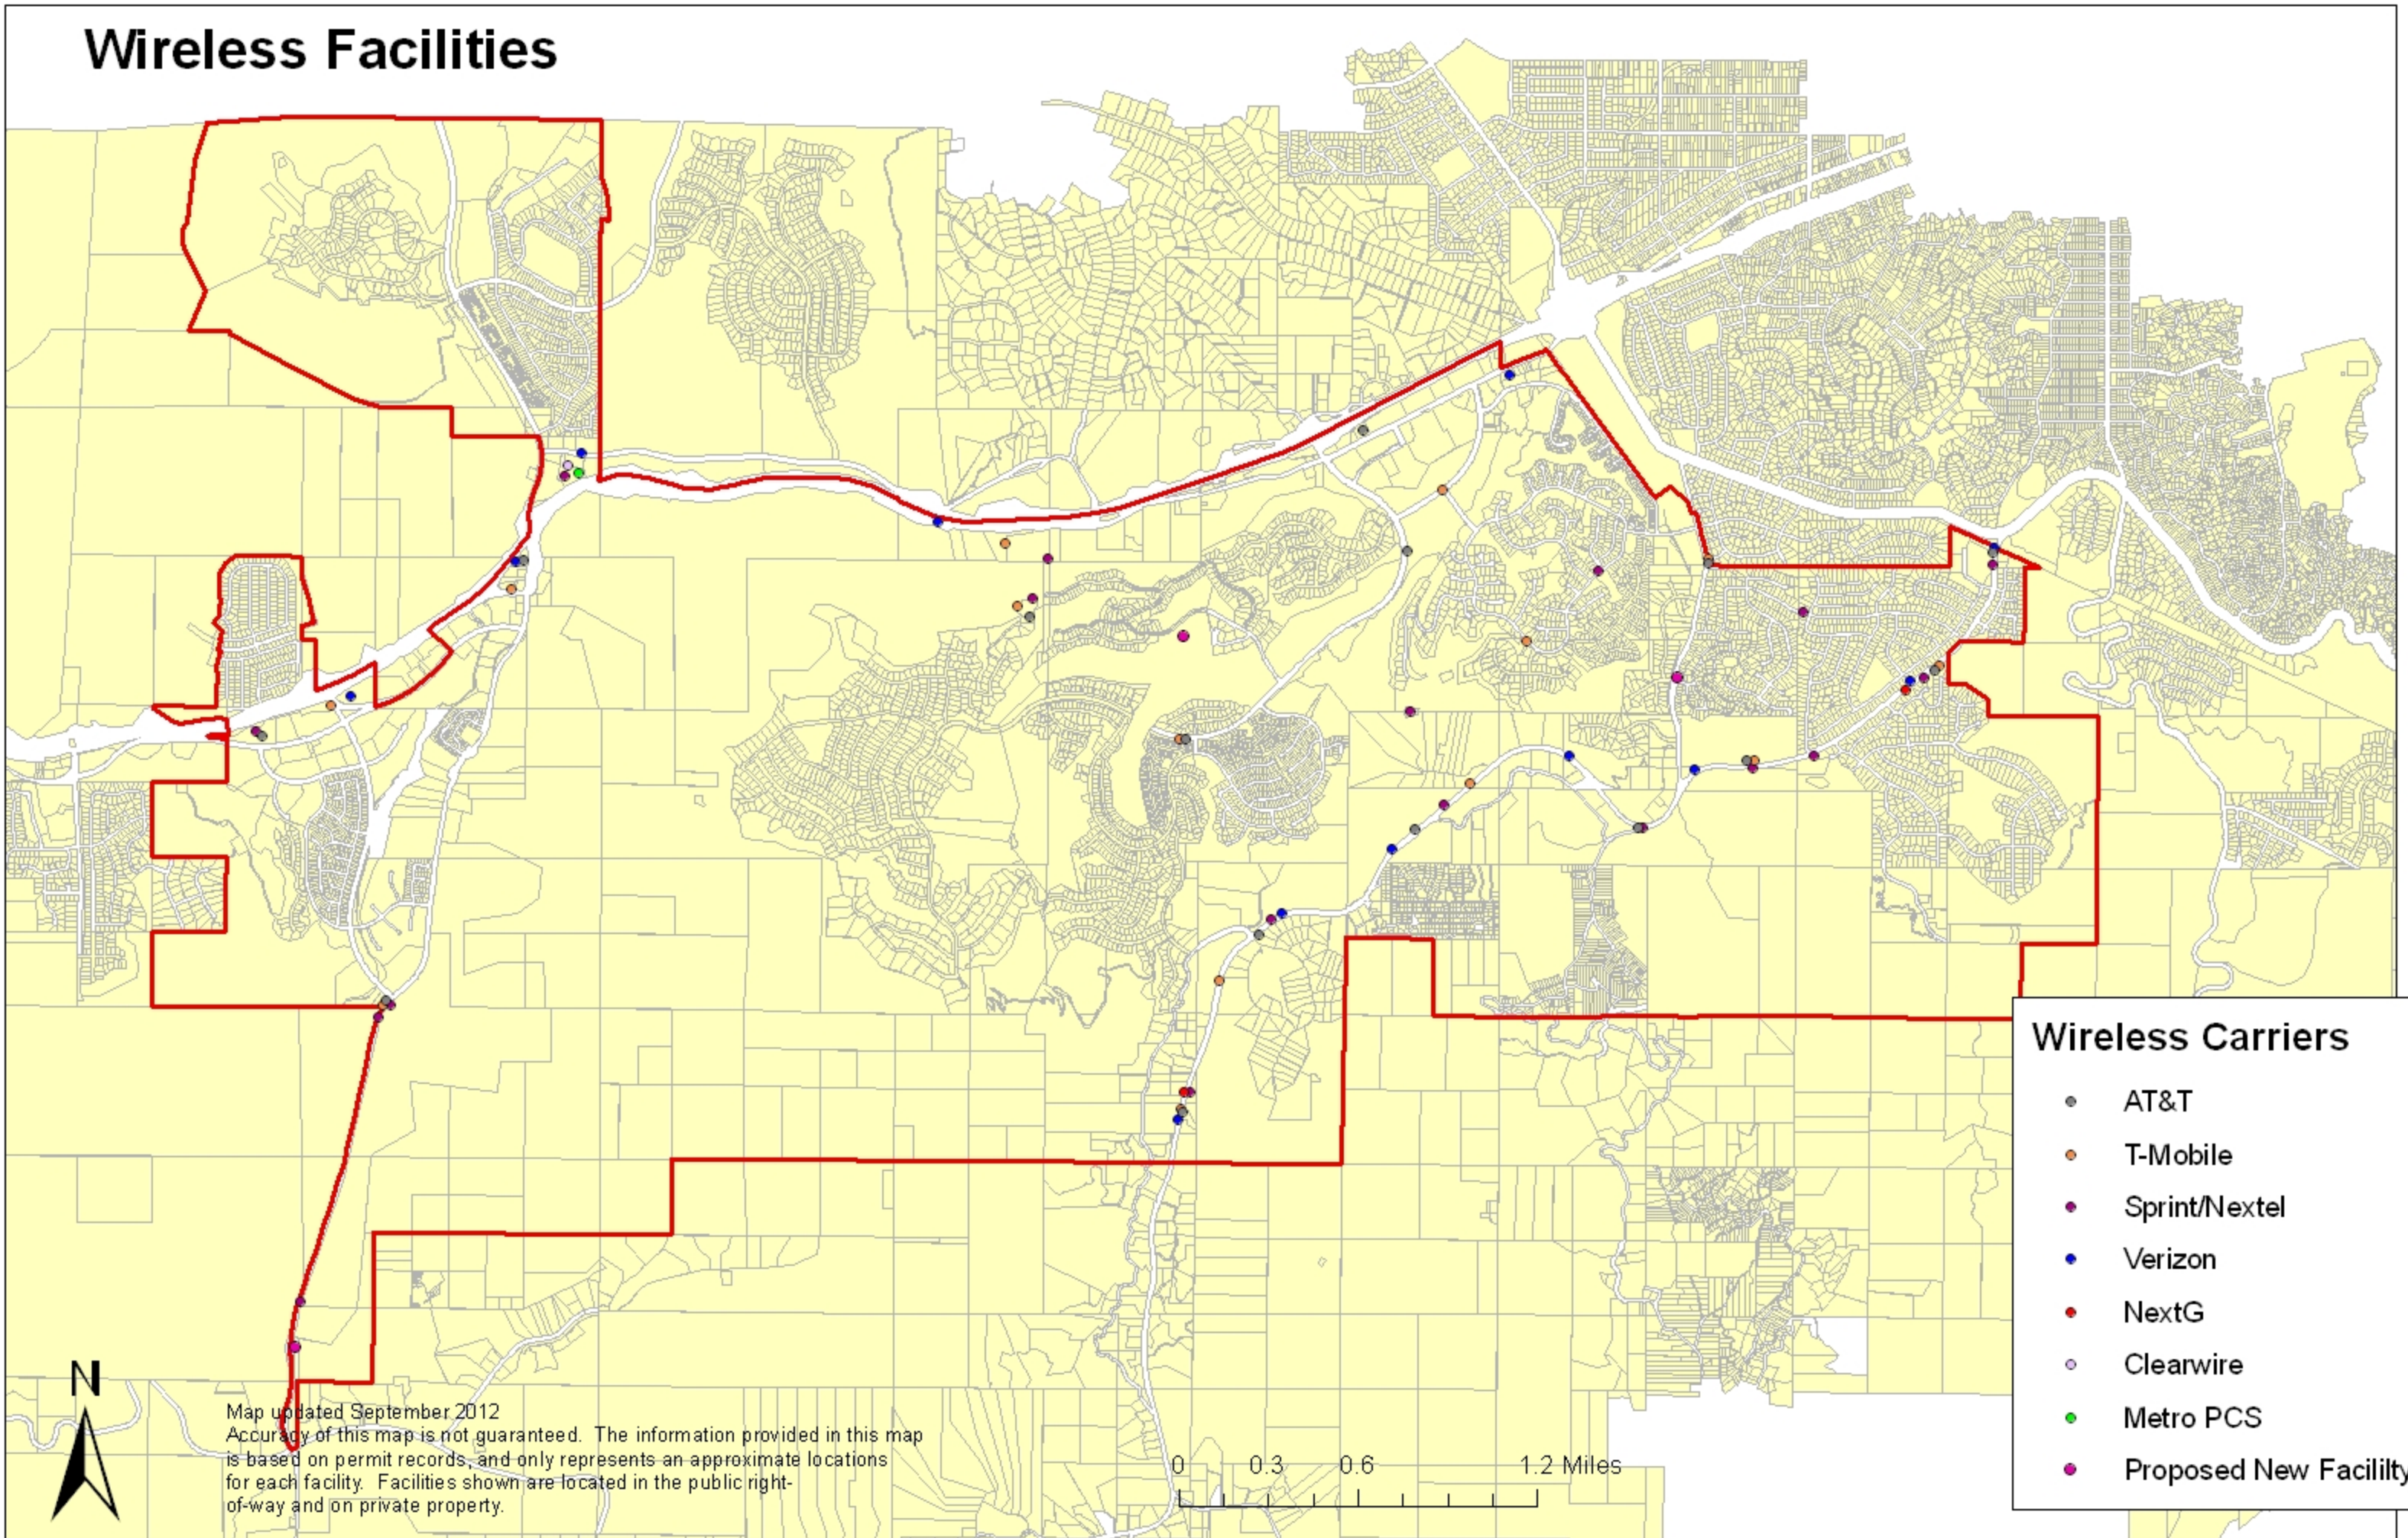

Wireless Facilities

- ### Wireless Carriers
- AT&T
 - T-Mobile
 - Sprint/Nextel
 - Verizon
 - NextG
 - Clearwire
 - Metro PCS
 - Proposed New Facility

Map updated September 2012
Accuracy of this map is not guaranteed. The information provided in this map is based on permit records, and only represents an approximate locations for each facility. Facilities shown are located in the public right-of-way and on private property.