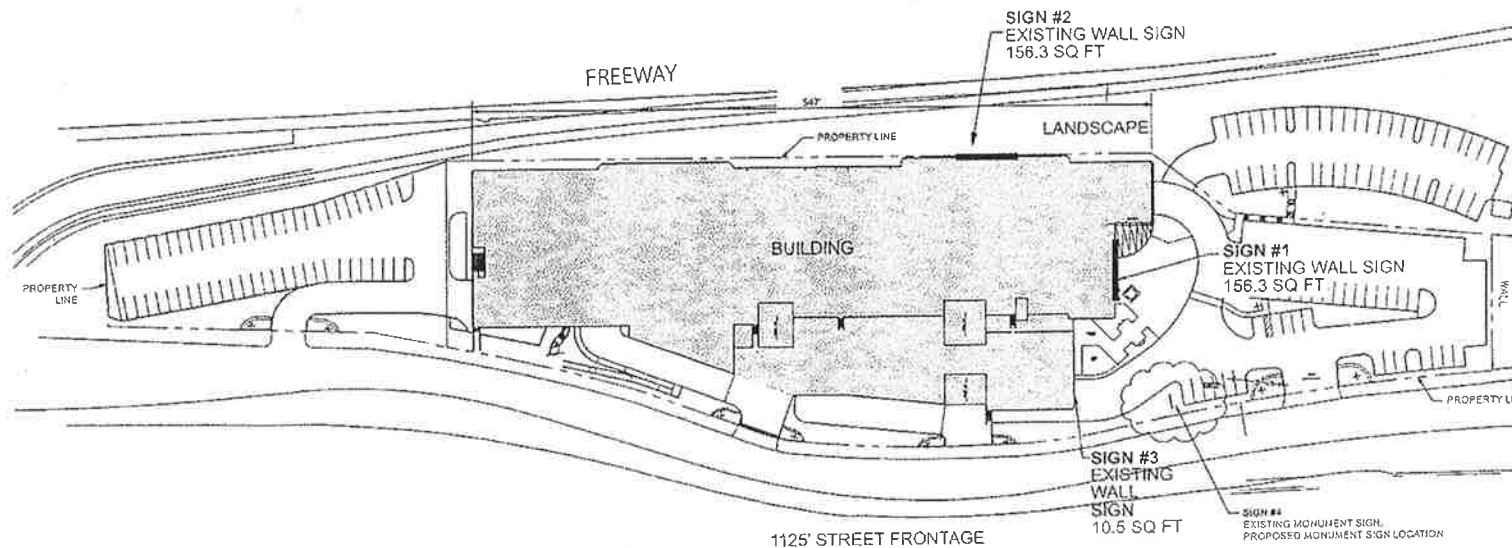

Site Plan

SCALE: 1" = 160'

LEGAL DESCRIPTION: FOR DESC SEE ASSESSOR'S MAPS POR OF SEC 22 T1N R17W

ZONE: CR-SC

Sign Program
**Mercedes-Benz
of Calabasas**
24181 Calabasas, CA 91302
Revision date:
03/19/08

Manufacturer