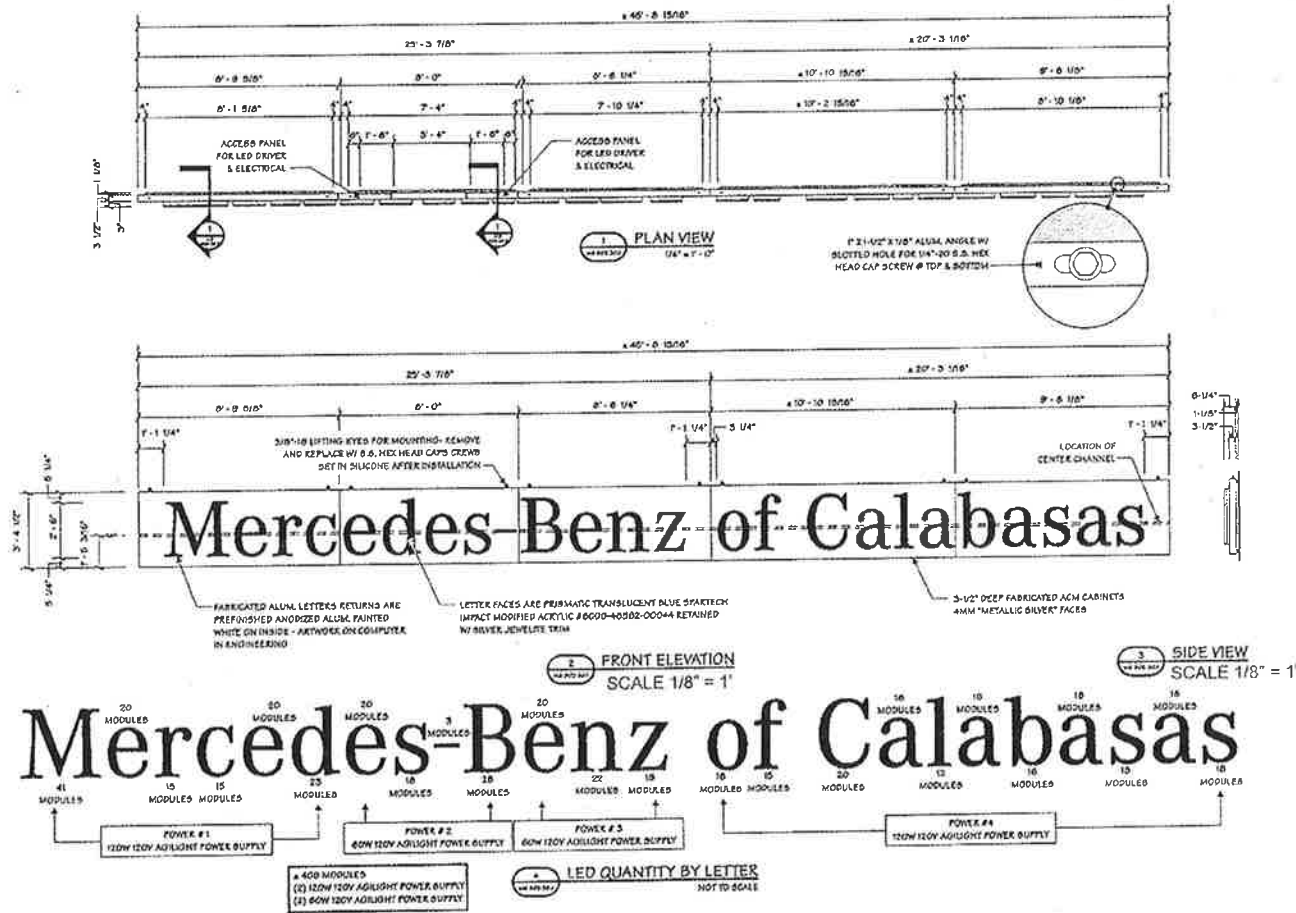

Wall Signs #1 AND #2

Sign Program
Mercedes-Benz
of Calabasas
24181 Calabasas, CA 91302
Revision date:
03/19/08

Manufacturer
PATTISON
SIGN GROUP
Pattison Sign Group
555 Ellesmere Road
Toronto, ON M1R 4E8
Canada
ph (416)701-4586

Contractor
O'Connor Electric
O'Connor Electric
604 Celis Street
San Fernando, CA 91340
ph (818)361-6118
fx (818)361-5868

Prepared By
PermitWiz
Sign Planning & Criteria
PermitWiz
6154 Lemona Ave
Van Nuys, CA 91411
ph (818) 781-0286
fax (818) 781-0713
info@permitwiz.com
www.permitwiz.com

MAR 20 2008