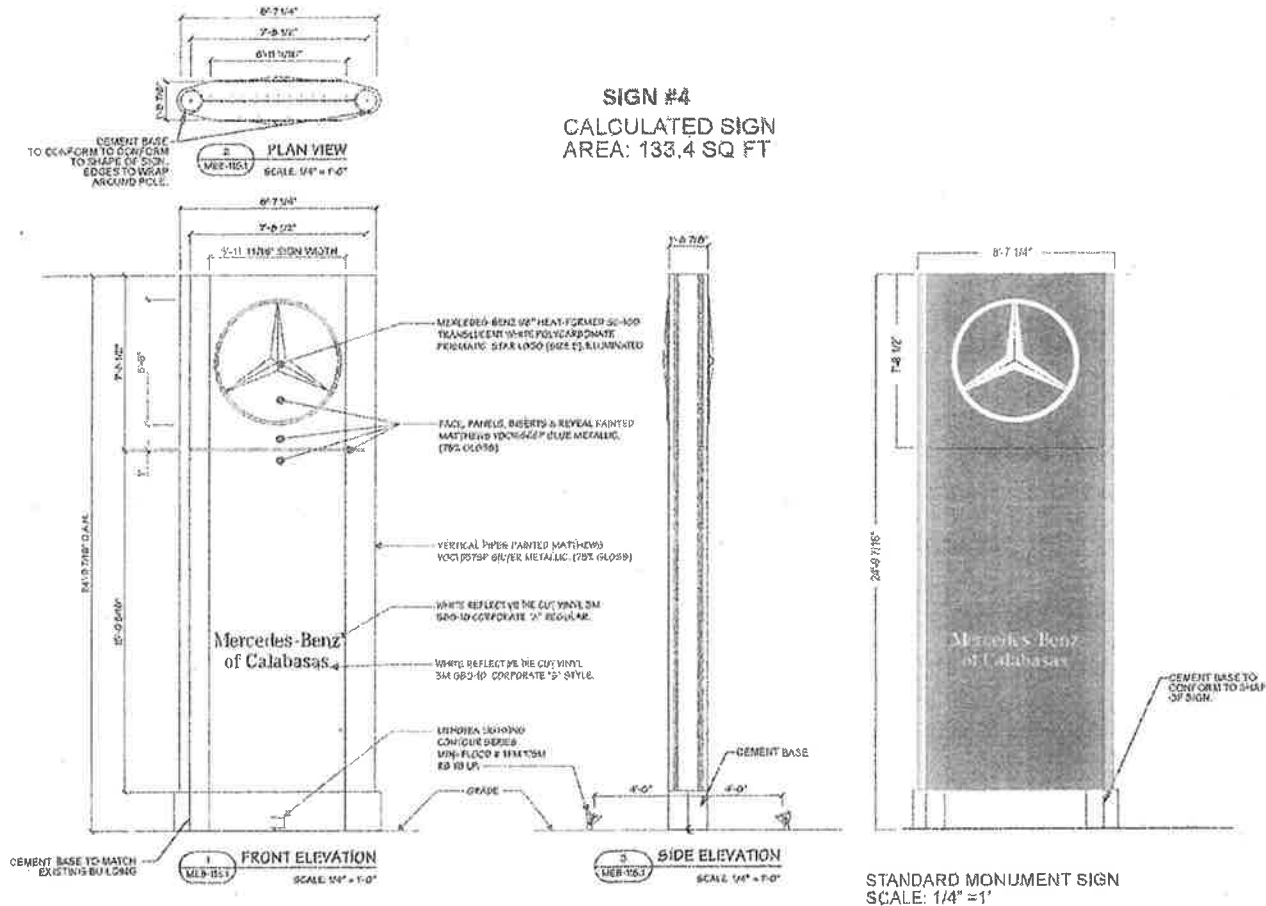

Main Freestanding Monument Sign - SIGN #4

MONUMENT SIGN
SCALE 1/8" = 1'

Sign Program
Mercedes-Benz
of Calabasas.
24181 Calabasas, CA 91302
Revision date:
03/19/08
04/16/08

Manufacturer
PATTISON
SIGN GROUP
Pattison Sign Group
555 Ellesmere Road
Toronto, ON M1R 4 E8
Canada
ph (416)701-4586

Contractor
O'Connor Electric
O'Connor Electric
604 Celis Street
San Fernando, CA 91340
ph (818)361-6118
fx (818)361-5868

Prepared By
PermitWiz
Sign Planning & Criteria
PermitWiz
6154 Lemona Ave
Van Nuys, CA 91411
ph (818) 781-0286
fax (818) 781-0713
info@permitwiz.com
www.permitwiz.com