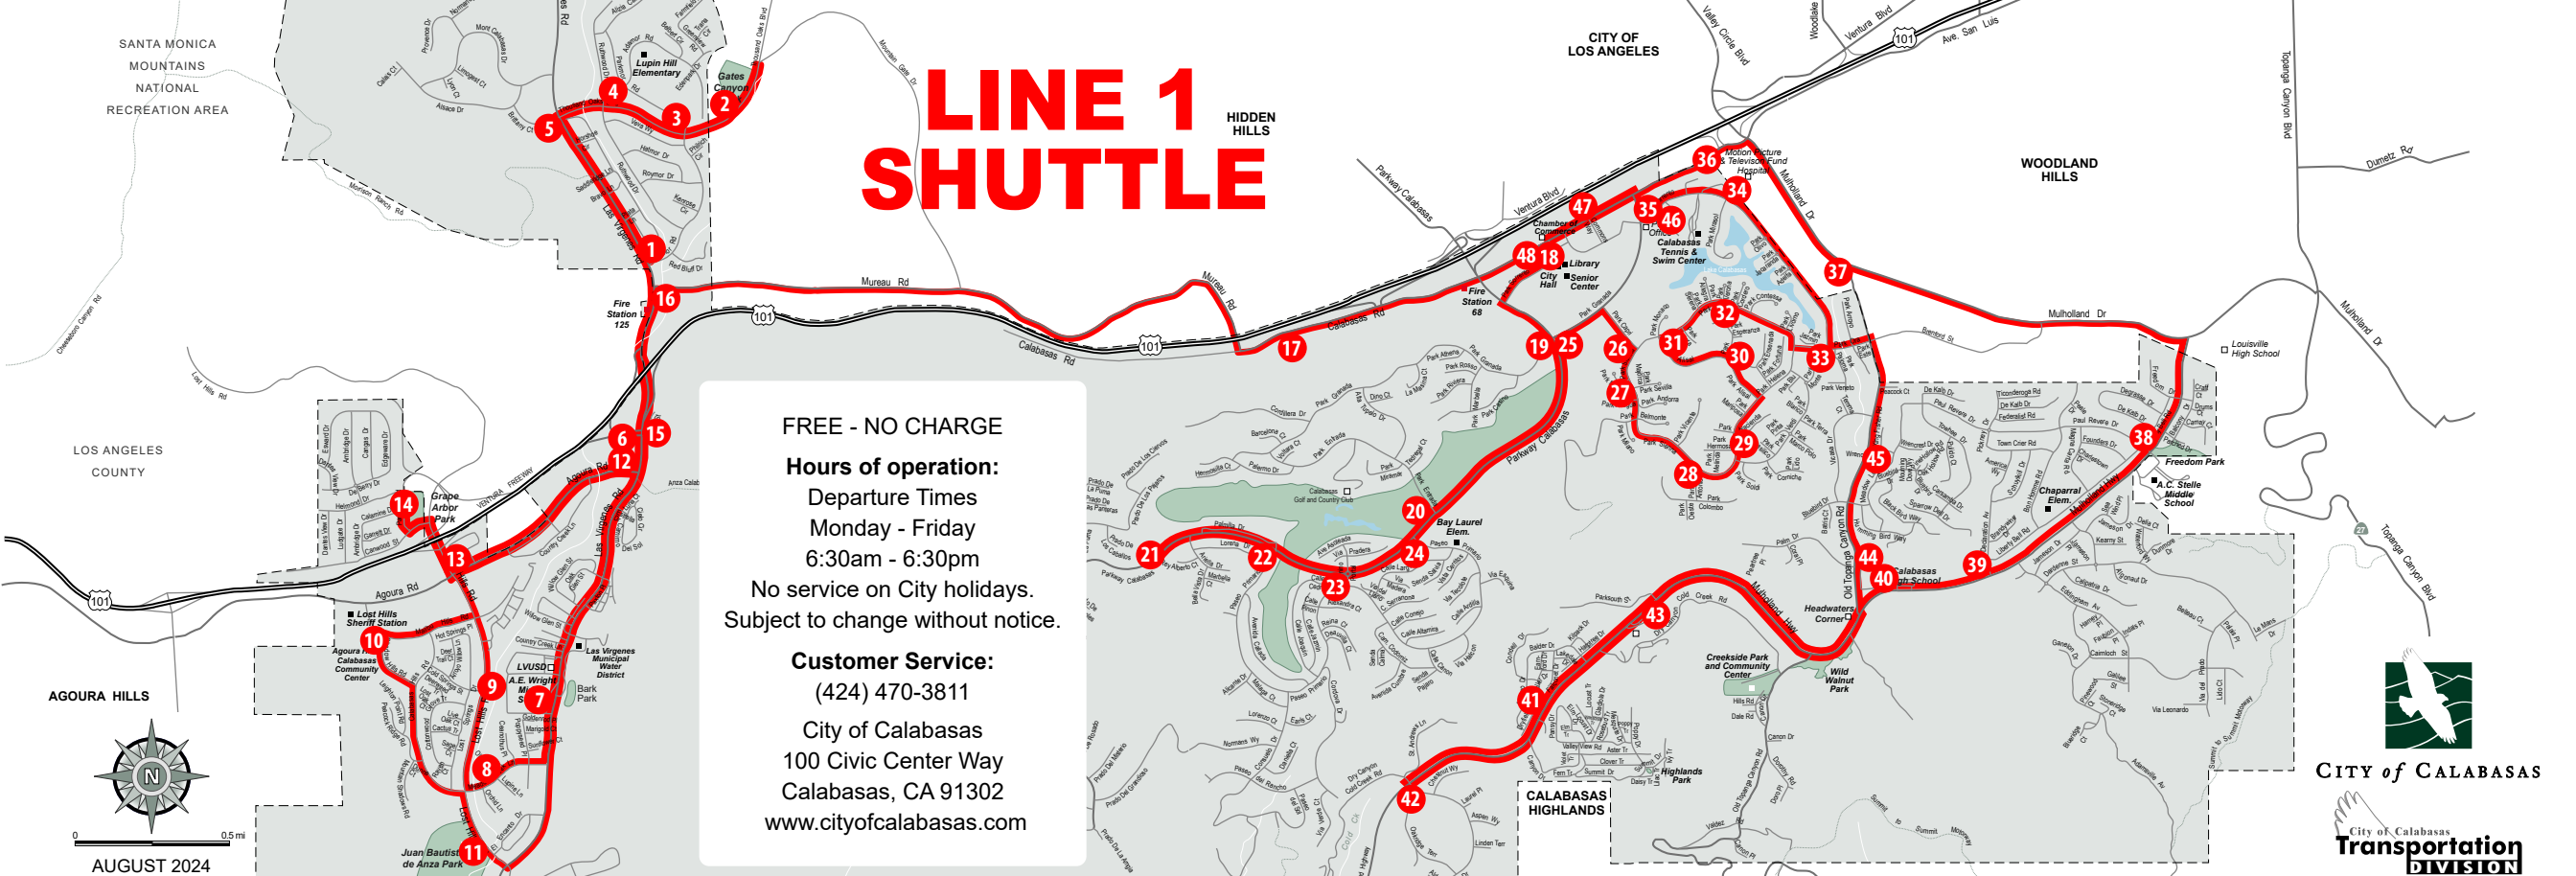

CITY of CALABASAS
 City of Calabasas
Transportation DIVISION

STOP	LOCATION	TIME	TIME	TIME	TIME	TIME	TIME	
1	Las Virgenes	Parkmor	6:30 AM	8:23 AM	10:32 AM	12:30 PM	2:34 PM	4:32 PM
2	Thousand Oaks	Gates Canyon	6:34 AM	8:27 AM	10:36 AM	12:34 PM	2:38 PM	4:36 PM
3	Thousand Oaks	Parkmor	6:35 AM	8:28 AM	10:37 AM	12:35 PM	2:39 PM	4:37 PM
4	Thousand Oaks	Ruthwood	6:36 AM	8:29 AM	10:38 AM	12:36 PM	2:40 PM	4:38 PM
5	Las Virgenes	Thousand Oaks	6:38 AM	8:31 AM	10:40 AM	12:38 PM	2:42 PM	4:40 PM
6	Las Virgenes	Shell	6:41 AM	8:34 AM	10:43 AM	12:41 PM	2:45 PM	4:43 PM
7	Las Virgenes	AE Wright	6:44 AM	8:37 AM	10:46 AM	12:44 PM	2:48 PM	4:46 PM
8	Meadow Creek	Oleander	6:45 AM	8:38 AM	10:47 AM	12:45 PM	2:49 PM	4:47 PM
9	Lost Hills	Cold Springs	6:46 AM	8:39 AM	10:48 AM	12:46 PM	2:50 PM	4:48 PM
10	Malibu Hills	Community Center	6:49 AM	8:53 AM	10:51 AM	1:00 PM	2:53 PM	4:51 PM
11	Lost Hills	de Anza	6:52 AM	8:56 AM	10:54 AM	1:03 PM	2:56 PM	4:54 PM
12	Agoura Road	Las Virgenes	6:57 AM	9:01 AM	10:59 AM	1:08 PM	3:01 PM	4:59 PM
13	Agoura Road	Lost Hills	6:59 AM	9:03 AM	11:01 AM	1:10 PM	3:03 PM	5:01 PM
14	Parkville	Grape Arbor	7:01 AM	9:05 AM	11:03 AM	1:12 PM	3:05 PM	5:03 PM
15	Las Virgenes	SB 101	7:05 AM	9:09 AM	11:07 AM	1:16 PM	3:09 PM	5:07 PM
16	Mureau	Las Virgenes	7:07 AM	9:11 AM	11:09 AM	1:18 PM	3:11 PM	5:09 PM
17	Calabasas Road	Auto Dealerships	7:17 AM	9:21 AM	11:19 AM	1:28 PM	3:21 PM	5:19 PM
18	Park Sorrento	Civic Center	7:18 AM	9:22 AM	11:25 AM	1:29 PM	3:22 PM	5:25 PM
19	Parkway Calabasas	Park Granada	7:19 AM	9:23 AM	11:26 AM	1:30 PM	3:23 PM	5:26 PM
20	Parkway Calabasas	Park Entrada	7:21 AM	9:25 AM	11:28 AM	1:32 PM	3:25 PM	5:28 PM
21	Parkway Calabasas	The Oaks Gate	7:25 AM	9:29 AM	11:32 AM	1:36 PM	3:29 PM	5:32 PM
22	Parkway Calabasas	Paseo Primario (S)	7:26 AM	9:30 AM	11:33 AM	1:37 PM	3:30 PM	5:33 PM
23	Parkway Calabasas	Camino Portal	7:27 AM	9:31 AM	11:34 AM	1:38 PM	3:31 PM	5:34 PM
24	Parkway Calabasas	Paseo Primario (N)	7:28 AM	9:32 AM	11:35 AM	1:39 PM	3:32 PM	5:35 PM