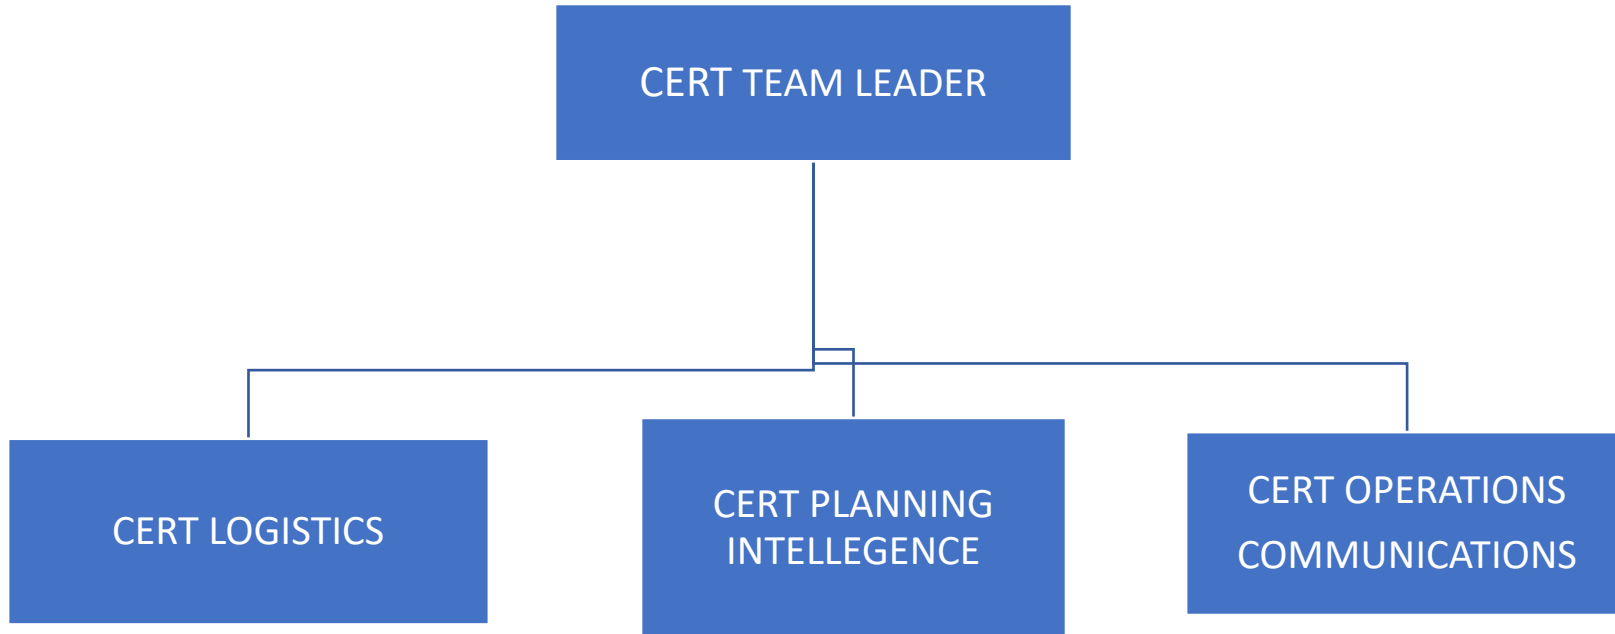

City of Calabasas  
CERT Emergency/Disaster  
ICS Command Function Organizational Chart  
CERT Team Leader is responsible for  
handling or delegating each function

Provides communications, food and medical support to team, manages supplies and facilities

Tracks number of members, tracks situation, prepares action plan, alternative strategies, and documentation

Directs tactical operations for Communications Team