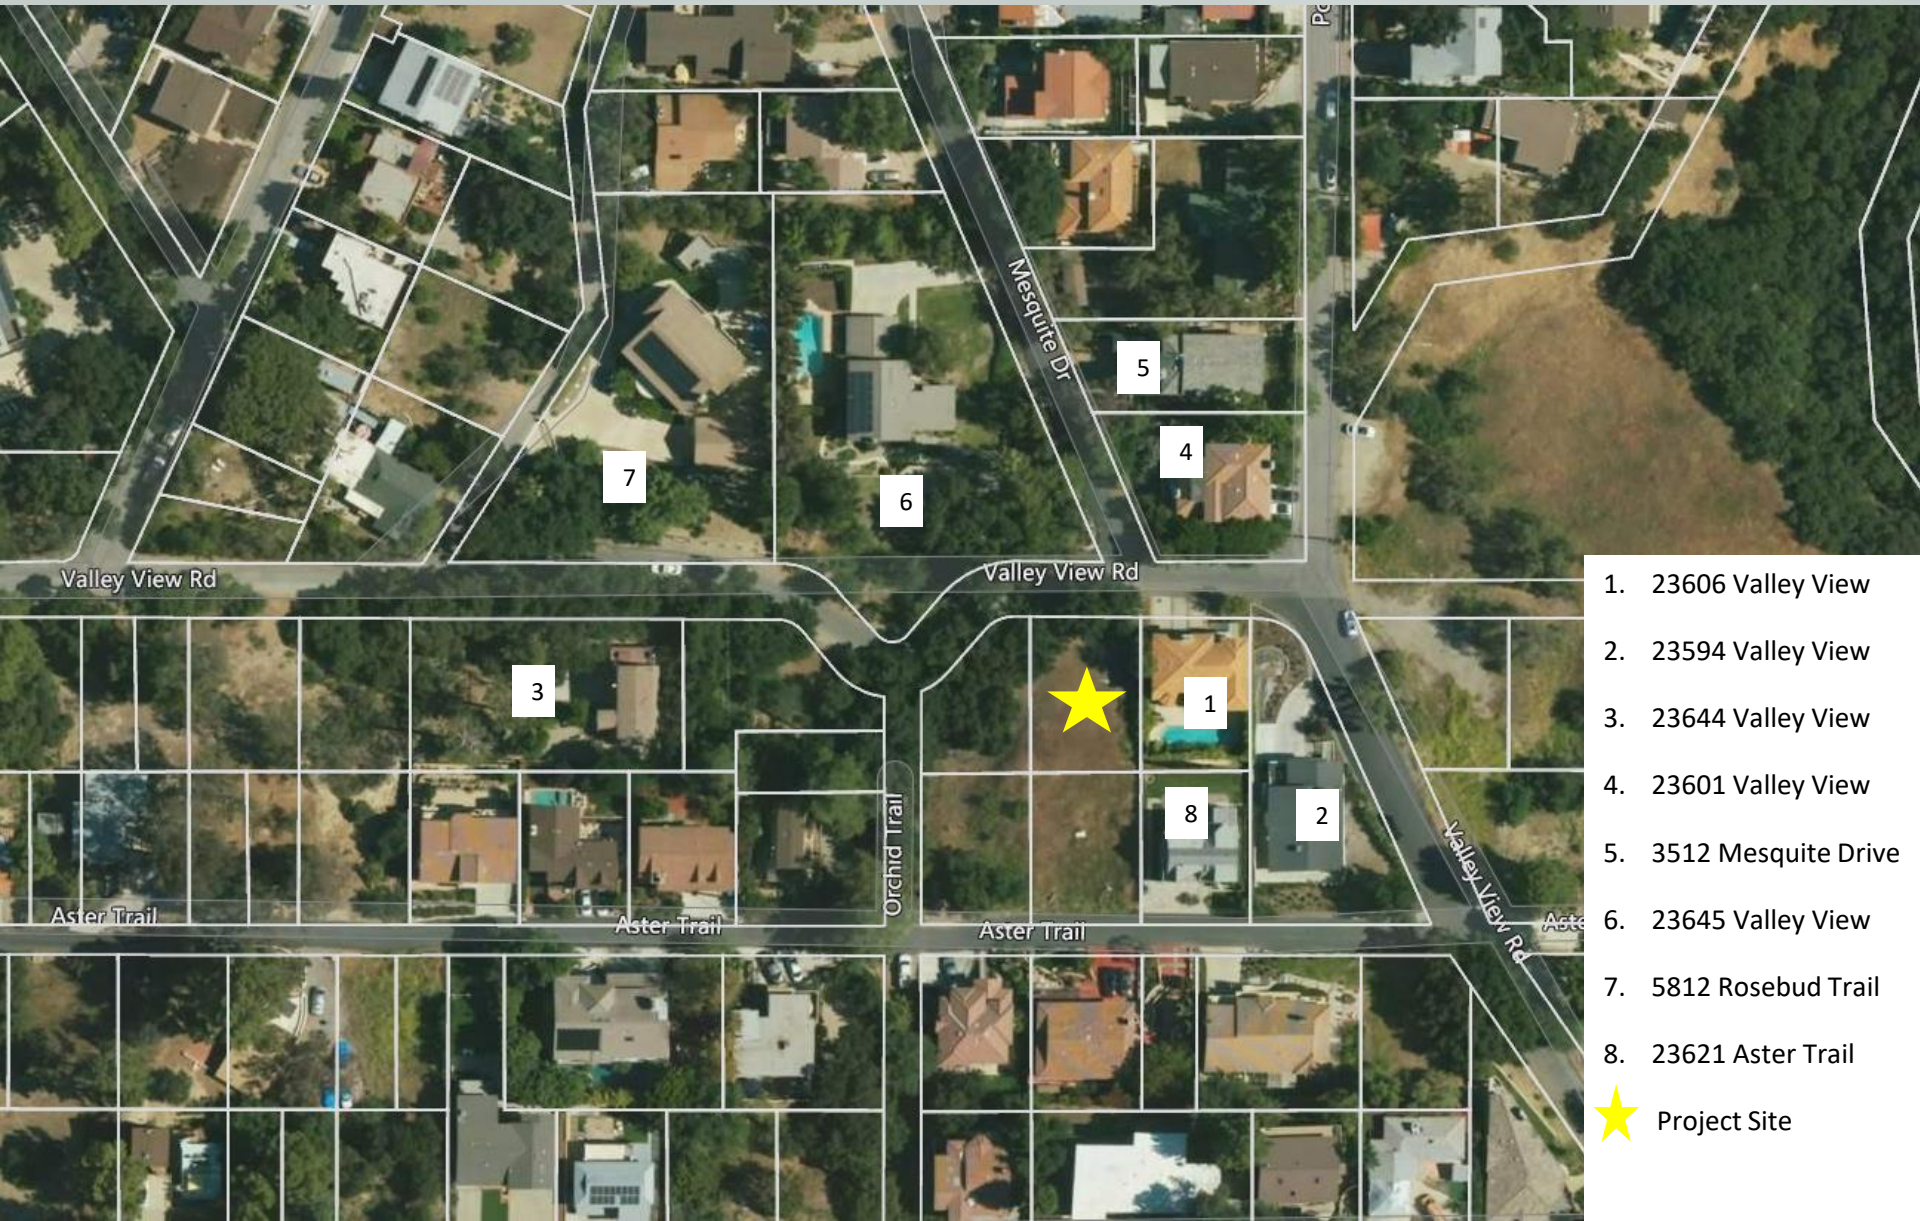

23616 Valley View

CITY *of* CALABASAS

Neighborhood Comparison

EXHIBIT E

Photo Key

- 1. 23606 Valley View
- 2. 23594 Valley View
- 3. 23644 Valley View
- 4. 23601 Valley View
- 5. 3512 Mesquite Drive
- 6. 23645 Valley View
- 7. 5812 Rosebud Trail
- 8. 23621 Aster Trail
- ★ Project Site

1

2

4

34°07'51.52" N 118°38'36.23" W elev 1399 ft eye alt 1398 ft

6

© 2024 Google

© 2024 Google

34°07'49.57" N 118°38'36.62" W elev. 1471