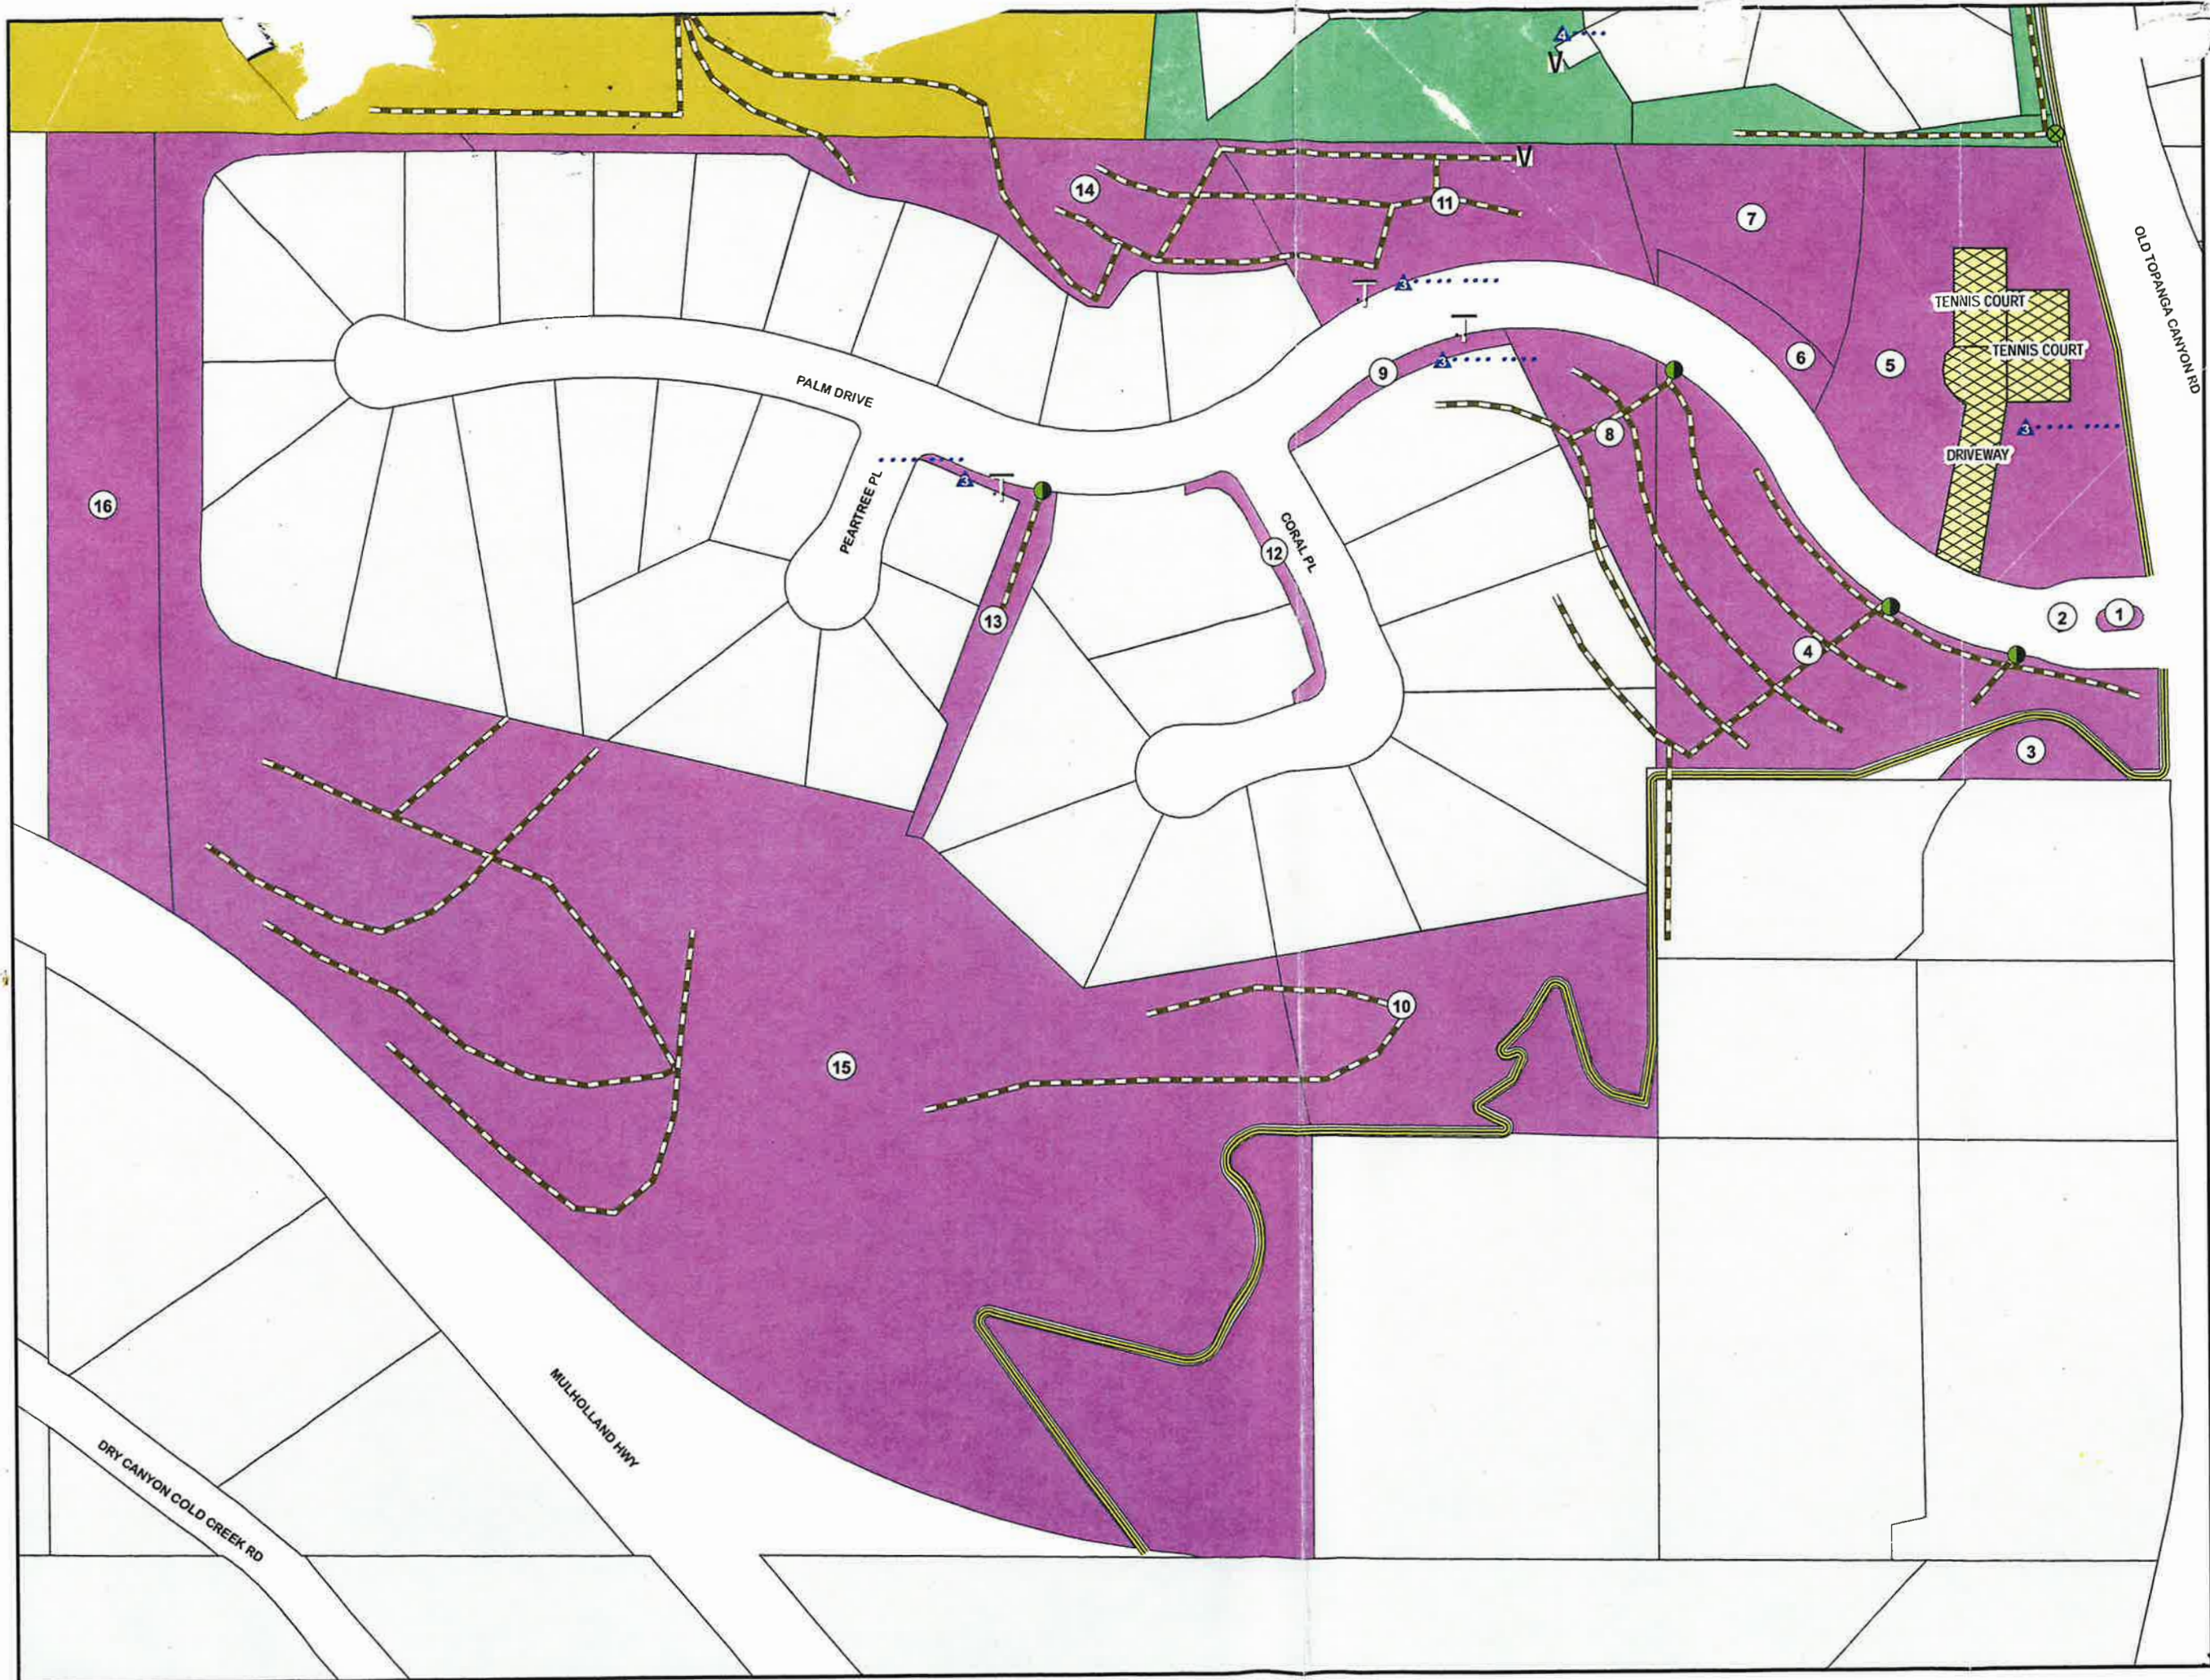

CITY of CALABASAS
 LANDSCAPE LIGHTING ACT
 DISTRICT 22
 REVISED AREAS ONLY
 JANUARY 2009

ZONE 10

CLAIRIDGE

LEGEND/KEY

- ⊗ CURB DRAIN
- CATCHBASIN INLET
- V STORM DRAIN INLET
- IRRIGATION CONTROLLERS/DEVICES**
- ▲ CALSENSE
- ▲ DIG
- ▲ IRRI-TROL
- ▲ LEIT
- ▲ RAIN BIRD
- ▲ STERLING
- ↓ WATER METER
- ▨ STRUCTURES
- - - V_DITCHES
- ≡ Horse Trails
- LANDSCAPE MAINTENANCE AREAS**
- PARCELS/PRIVATE PROPERTY
- CALABASAS COUNTRY ESTATES HOA
- CALABASAS PARK ESTATES HOA
- CLAIRIDGE HOA
- OAK PARK HOA
- PALATINO HOA
- PARK SORRENTO HOA
- THE RIDGE HOA
- VISTA POINTE HOA
- CALABASAS LAKE

NOT TO SCALE