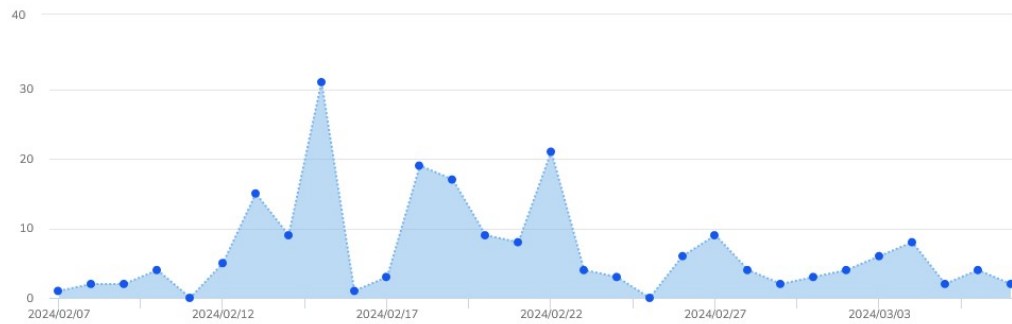

75%

0% since last period

Session Time

3:43

-3% since last period

Statistics Feb 8 - Mar 8, 2024

Unique visitors

Visits

Page Views

Bounce Rate

Avg visit duration

Visitors Map Feb 8 - Mar 8, 2024