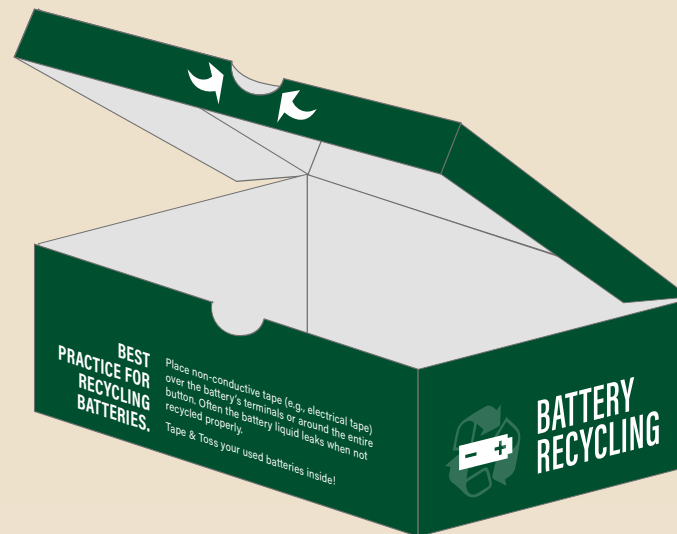

BOX TOP/LID (LAYED FLAT)

**FLIP-TOP BOX
W/ HOLE ON EDGE**

BOX SIDES/BOTTOM (LAYED FLAT)

**BOX DIMENSIONS
8.5" (L) X 6" (W) X 3" (D)**

BOX TOP/LID (LAYED FLAT)

**STANDARD LID BOX
W/ FLAP SLOT**

BOX SIDES/BOTTOM (LAYED FLAT)

**BOX DIMENSIONS
8.5" (L) X 6" (W) X 3" (D)**

BOX DIMENSIONS
8.5" (L) X 6" (W) X 3" (D)

BOX TOP

BOX BOTTOM AND SIDES

FRONT PANEL OPTION

FLIP-TOP BOX

STANDARD LID BOX

BOX TOP
PERFORATED HOLE