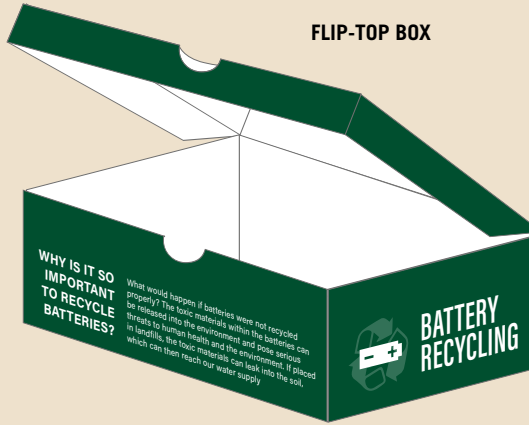

BOX TOP/LID (LAYED FLAT)

**FLIP-TOP BOX
W/ HOLE ON EDGE**

BOX SIDES/BOTTOM (LAYED FLAT)

**BOX DIMENSIONS
8.5" (L) X 6" (W) X 3" (D)**

BOX TOP/LID (LAYED FLAT)

**STANDARD LID BOX
W/ FLAP SLOT**

BOX SIDES/BOTTOM (LAYED FLAT)

**BOX DIMENSIONS
8.5" (L) X 6" (W) X 3" (D)**

BOX DIMENSIONS
8.5" (L) X 6" (W) X 3" (D)

BOX TOP

BOX BOTTOM AND SIDES

FRONT PANEL OPTION

FLIP-TOP BOX

STANDARD LID BOX

BOX TOP
PERFORATED HOLE