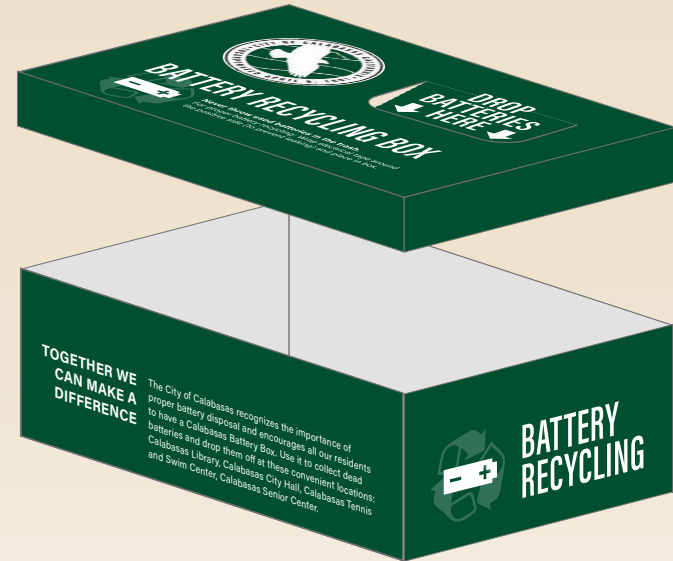

BOX TOP/LID (LAYED FLAT)

**FLIP-TOP BOX
W/ HOLE ON EDGE**

BOX SIDES/BOTTOM (LAYED FLAT)

**BOX DIMENSIONS
8.5" (L) X 6" (W) X 3" (D)**

BOX TOP/LID (LAYED FLAT)

**STANDARD LID BOX
W/ FLAP SLOT**

BOX SIDES/BOTTOM (LAYED FLAT)

**BOX DIMENSIONS
8.5" (L) X 6" (W) X 3" (D)**

BOX DIMENSIONS
8.5" (L) X 6" (W) X 3" (D)

BOX TOP

BOX BOTTOM AND SIDES

FRONT PANEL OPTION

FLIP-TOP BOX

STANDARD LID BOX

BOX TOP
PERFORATED HOLE