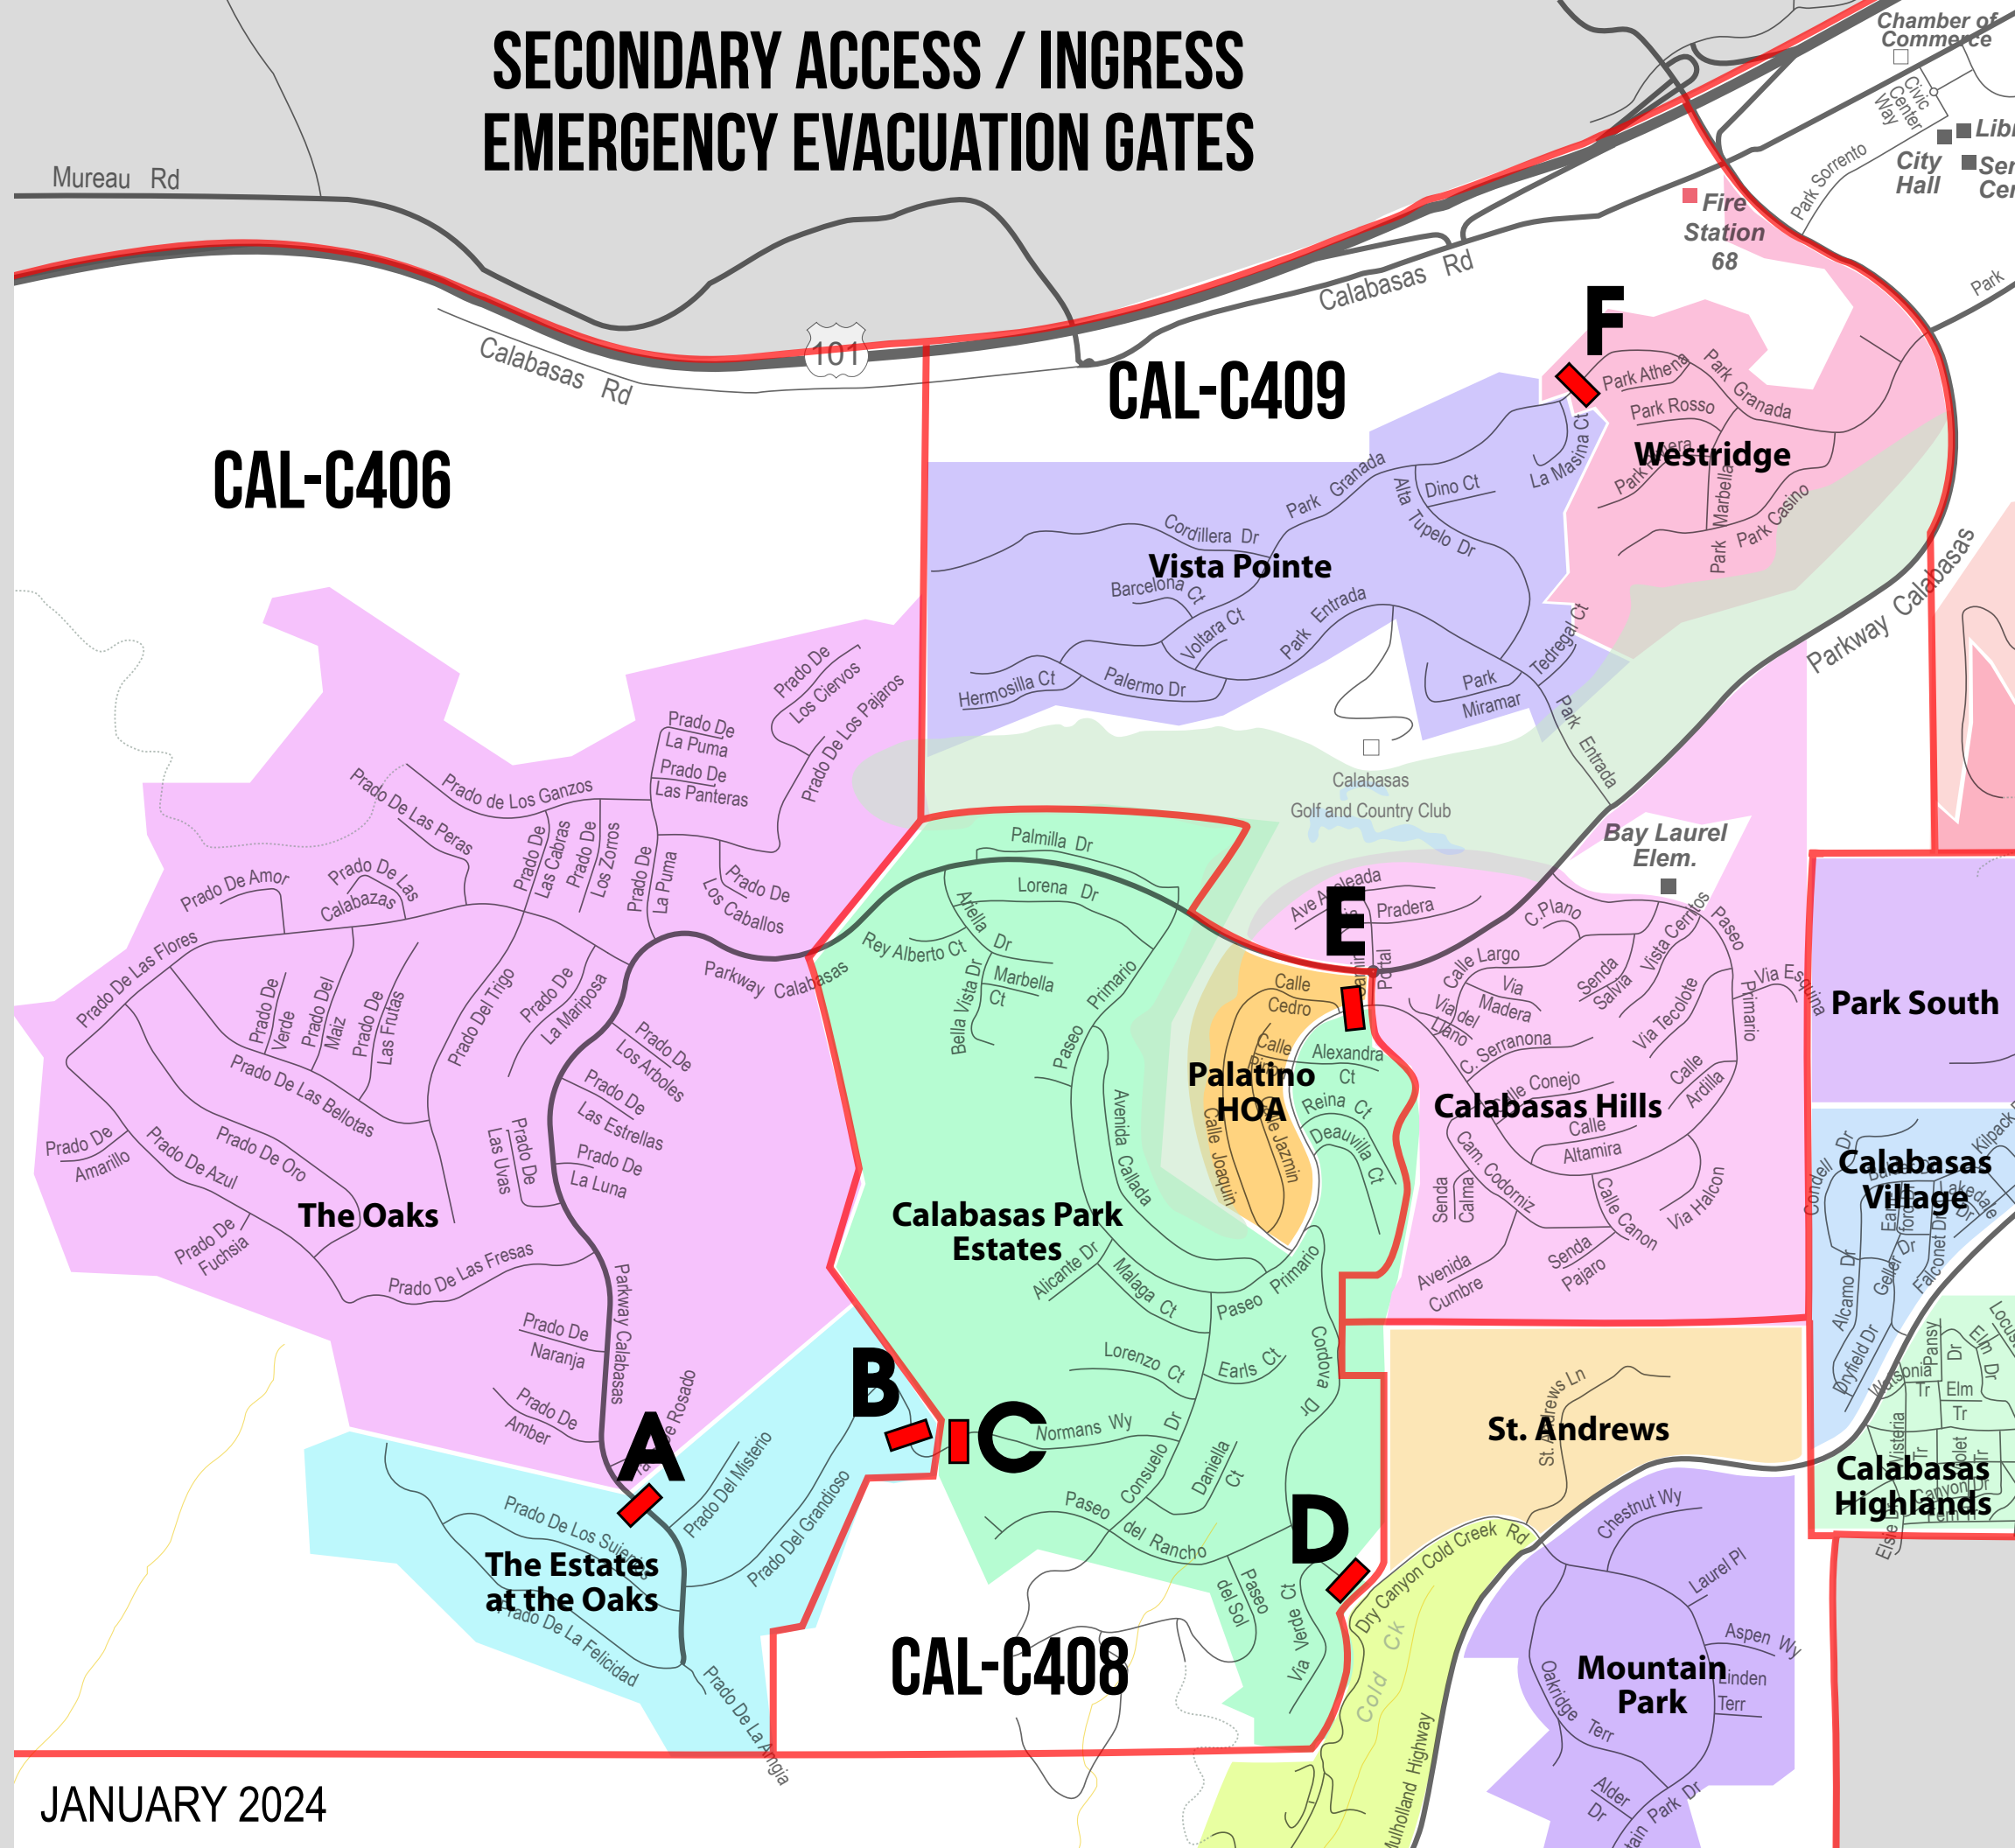

SECONDARY ACCESS / INGRESS EMERGENCY EVACUATION GATES

A - Parkway Calabasas Gate

B - Prado del Grandioso Gate

C - Normans Way Gate

D - Cordova Gate

E - Paseo Primario Gate

F - Park Granada Gate

JANUARY 2024