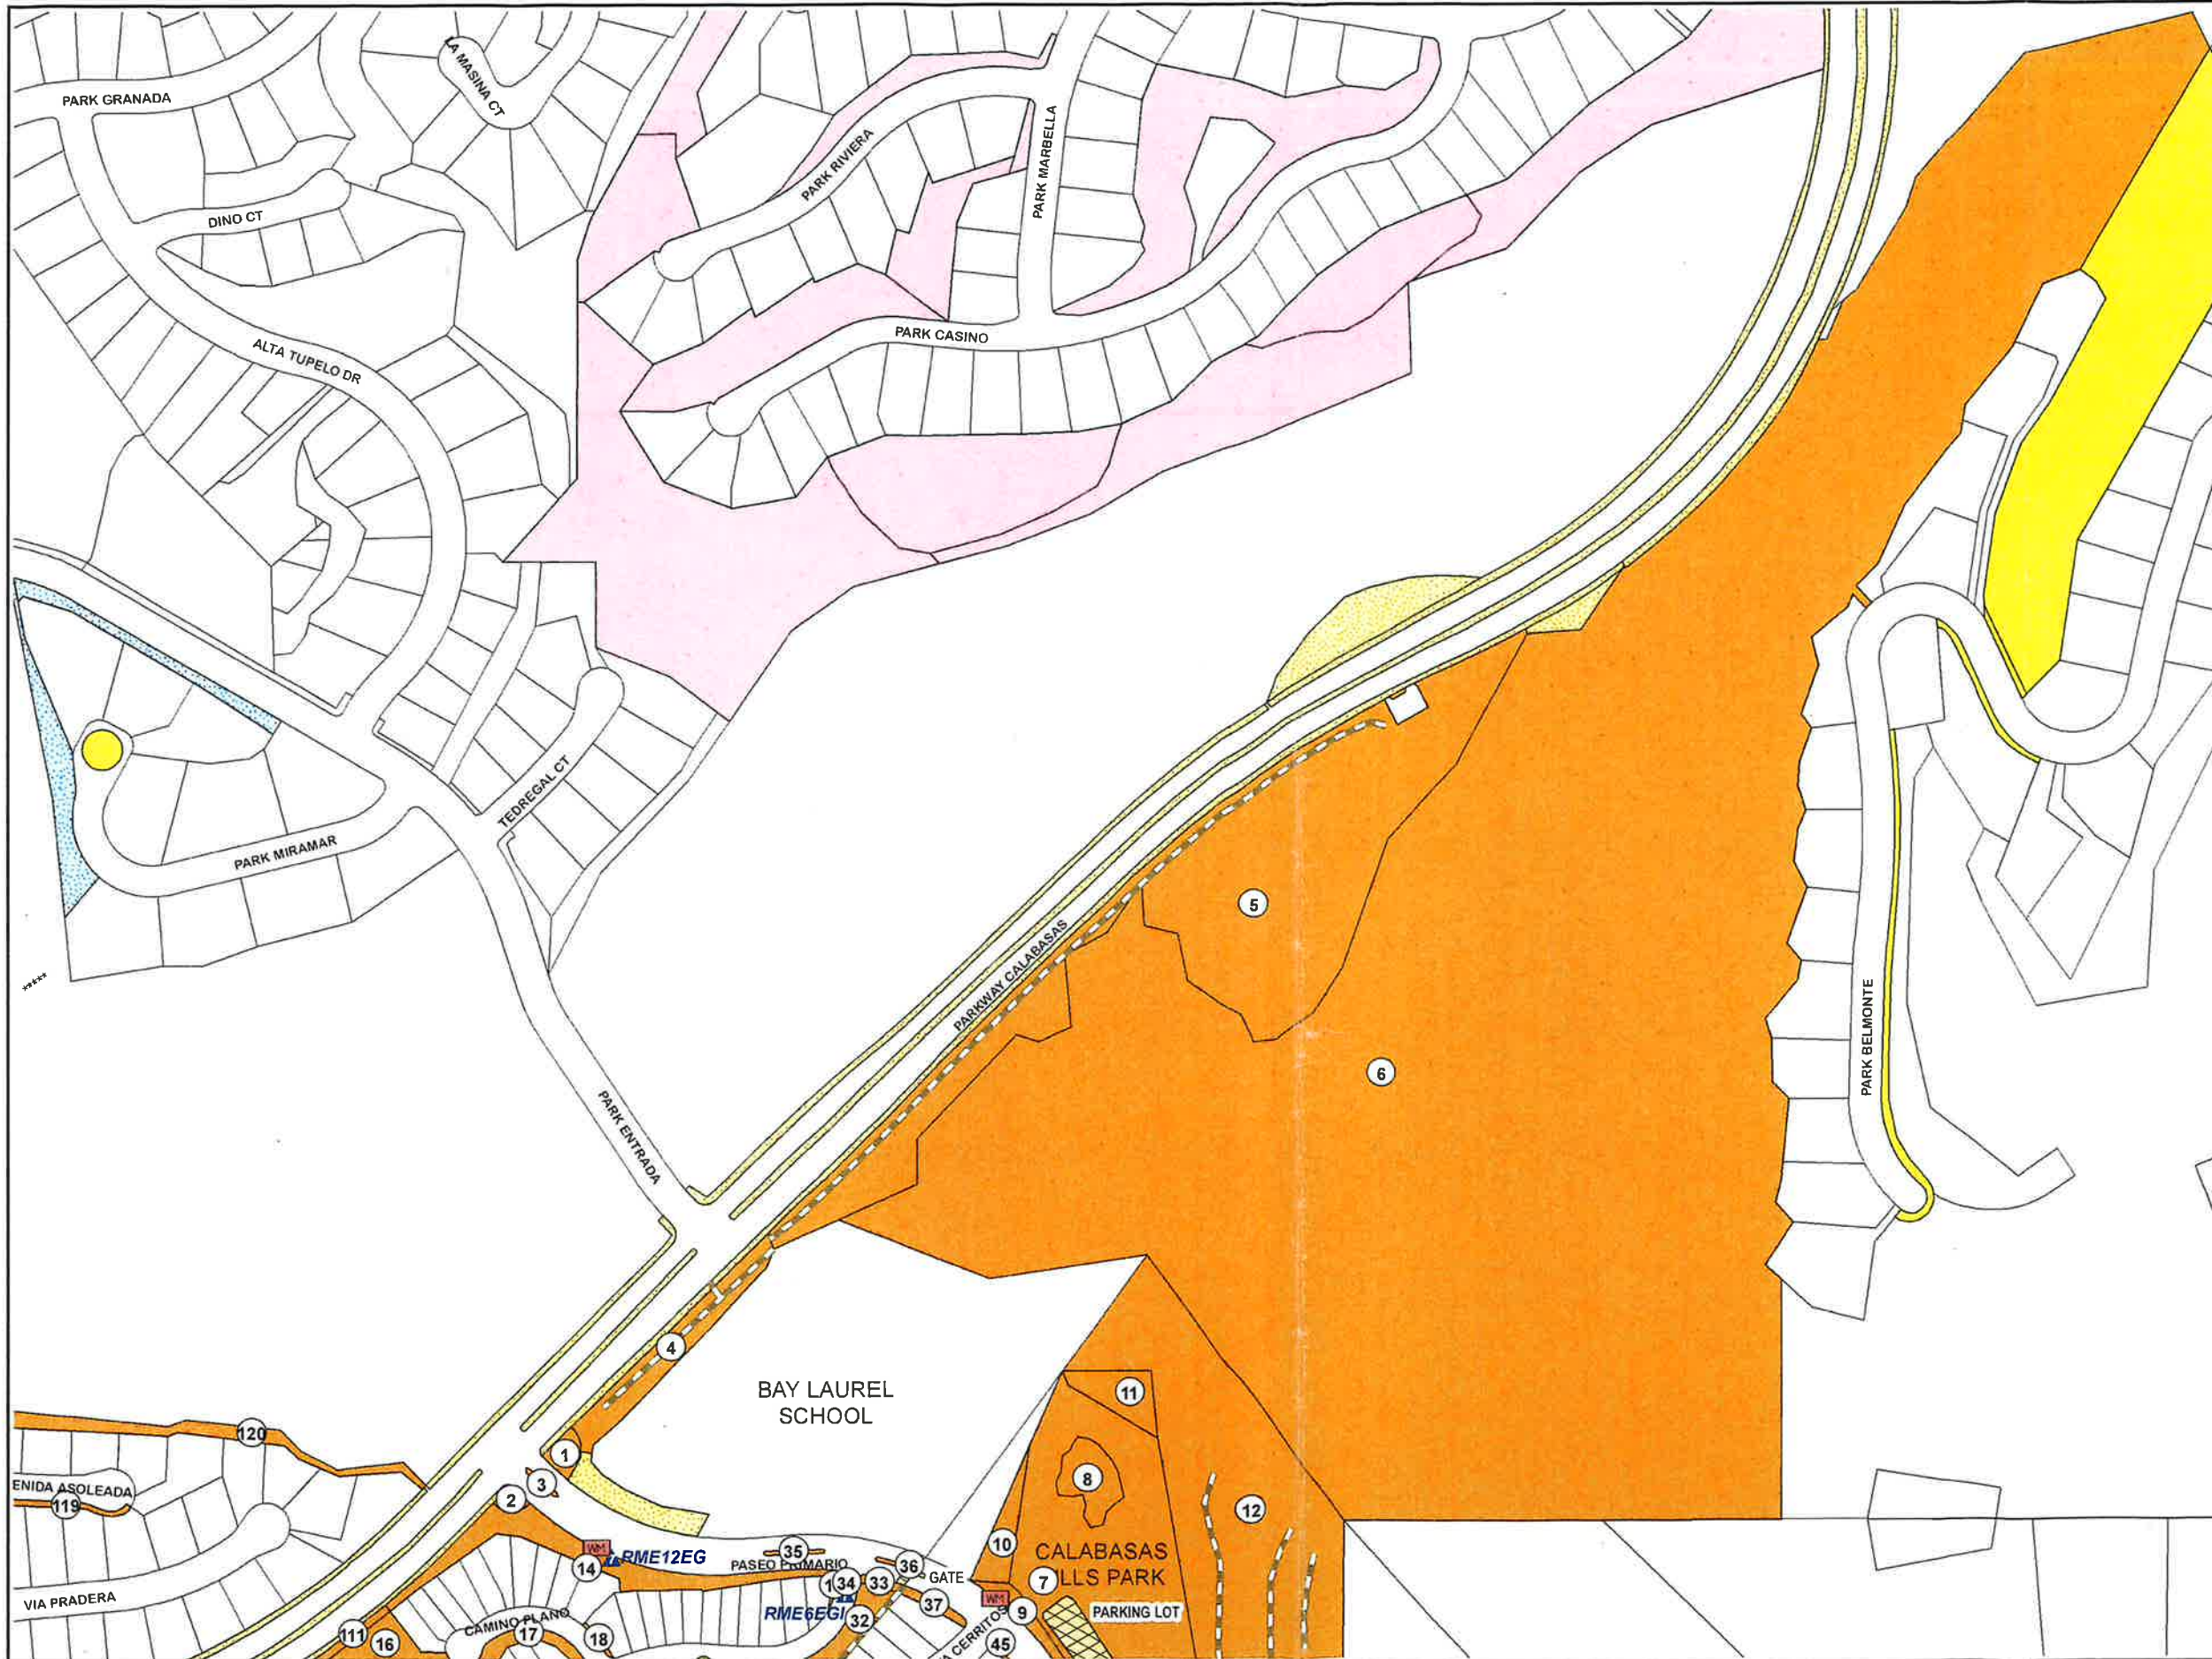

CITY of CALABASAS

**LANDSCAPE
MAINTENANCE
DISTRICT 22**

ZONE 6

**CALABASAS HILLS
AND CALABASAS
HILLS ESTATES**

OVERVIEW MAP

LEGEND/KEY

- CURB DRAIN
- CATCHBASIN INLET
- STORM DRAIN INLET
- IRRIGATION CONTROLLERS/DEVICES**
- CALSENSE
- DIG
- HUNTER
- IIRRI-TROL
- LEIT
- RAIN BIRD
- RAIN MASTER
- STERLING
- WATER METER - POTABLE
- WATER METER - NON-POTABLE
- STRUCTURES
- V_DITCHES
- HORSE TRAIL
- LANDSCAPE MAINTENANCE AREAS**
- PARCELS/PRIVATE PROPERTY
- BELLAGIO HOA
- CALABASAS HILLS AND ESTATES HOA
- CALABASAS PARK HOA
- LAS VILLAS HOA
- WESTRIDGE HOA
- CBA-1 - ASSOCIATION PARK & McCOY CREEK
- CBA-4 - VARIOUS PARKWAYS
- CBA-5 - PARKWAY CALABASAS
- CBA-6 - CRCD, OTCD, CCW & CCS-ZONE 28
- CALABASAS LAKE

NOT TO SCALE

12/27/10
PAGE 1 OF 3

CITY of CALABASAS

**LANDSCAPE
MAINTENANCE
DISTRICT 22**

ZONE 6

**CALABASAS HILLS
AND CALABASAS
HILLS ESTATES**

LEGEND/KEY

- CURB DRAIN
- CATCHBASIN INLET
- STORM DRAIN INLET
- IRRIGATION CONTROLLERS/DEVICES**
- CALSENSE
- DIG
- HUNTER
- IRRI-TROL
- LEIT
- RAIN BIRD
- RAIN MASTER
- STERLING
- WATER METER - POTABLE
- WATER METER - NON-POTABLE
- STRUCTURES
- V_DITCHES
- HORSE TRAIL
- LANDSCAPE MAINTENANCE AREAS**
- PARCELS/PRIVATE PROPERTY
- BELLAGIO HOA
- CALABASAS HILLS AND ESTATES HOA
- CALABASAS PARK HOA
- LAS VILLAS HOA
- WESTRIDGE HOA
- CBA-1 - ASSOCIATION PARK & McCOY CREEK
- CBA-4 - VARIOUS PARKWAYS
- CBA-5 - PARKWAY CALABASAS
- CBA-6 - CRCD, OTCD, CCW & CCS-ZONE 2B
- CALABASAS LAKE

NOT TO SCALE

12/27/10

PAGE 2 OF 3

extending
your reach

CITY of CALABASAS

**LANDSCAPE
MAINTENANCE
DISTRICT 22**

ZONE 6

**CALABASAS HILLS
AND CALABASAS
HILLS ESTATES**