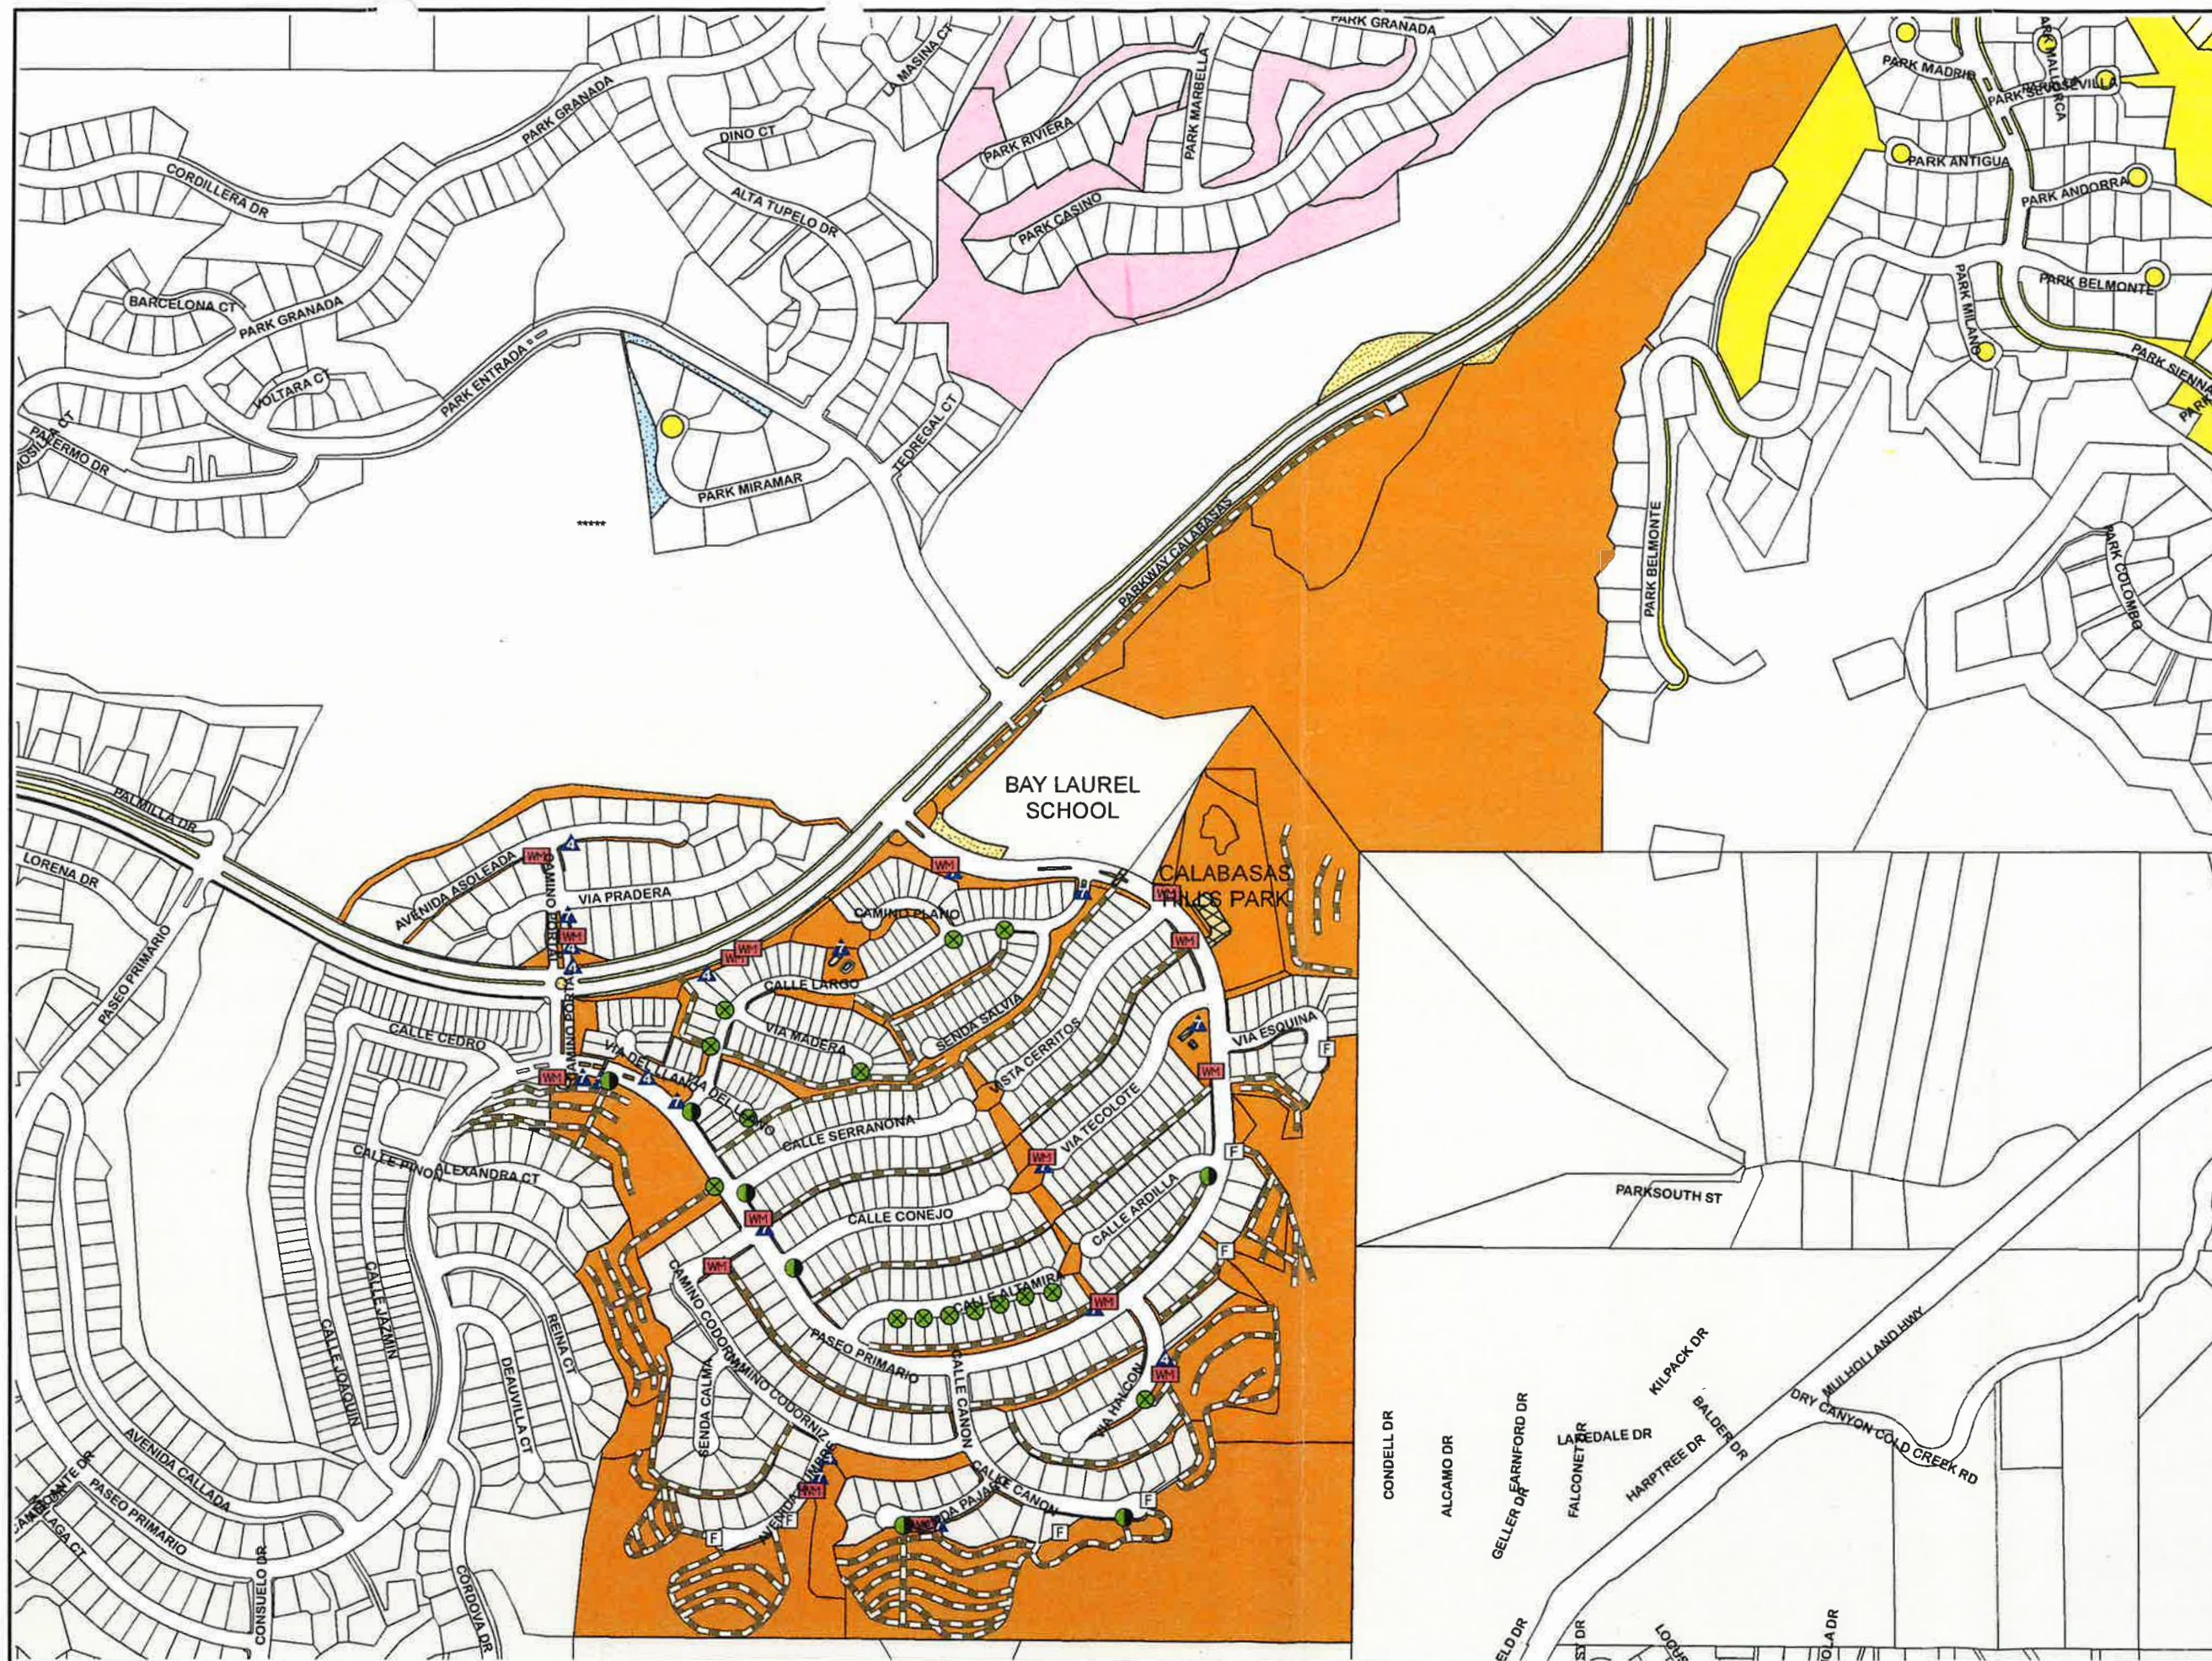

CITY of CALABASAS

**LANDSCAPE
MAINTENANCE
DISTRICT 22**

ZONE 6

**CALABASAS HILLS
AND CALABASAS
HILLS ESTATES**

OVERVIEW MAP

LEGEND/KEY

- CURB DRAIN
- CATCHBASIN INLET
- STORM DRAIN INLET
- IRRIGATION CONTROLLERS/DEVICES**
- CALSENSE
- DIG
- HUNTER
- IIRRI-TROL
- LEIT
- RAIN BIRD
- RAIN MASTER
- STERLING
- WATER METER - POTABLE
- WATER METER - NON-POTABLE
- STRUCTURES
- V_DITCHES
- HORSE TRAIL
- LANDSCAPE MAINTENANCE AREAS**
- PARCELS/PRIVATE PROPERTY
- BELLAGIO HOA
- CALABASAS HILLS AND ESTATES HOA
- CALABASAS PARK HOA
- LAS VILLAS HOA
- WESTRIDGE HOA
- CBA-1 - ASSOCIATION PARK & McCOY CREEK
- CBA-4 - VARIOUS PARKWAYS
- CBA-5 - PARKWAY CALABASAS
- CBA-6 - CRCD, OTCD, CCW & CCS-ZONE 28
- CALABASAS LAKE

NOT TO SCALE

12/27/10
PAGE 1 OF 3

CITY of CALABASAS

**LANDSCAPE
MAINTENANCE
DISTRICT 22**

ZONE 6

**CALABASAS HILLS
AND CALABASAS
HILLS ESTATES**

LEGEND/KEY

- CURB DRAIN
- CATCHBASIN INLET
- STORM DRAIN INLET
- IRRIGATION CONTROLLERS/DEVICES**
- CALSENSE
- DIG
- HUNTER
- IRRI-TROL
- LEIT
- RAIN BIRD
- RAIN MASTER
- STERLING
- WATER METER - POTABLE
- WATER METER - NON-POTABLE
- STRUCTURES
- V_DITCHES
- HORSE TRAIL
- LANDSCAPE MAINTENANCE AREAS**
- PARCELS/PRIVATE PROPERTY
- BELLAGIO HOA
- CALABASAS HILLS AND ESTATES HOA
- CALABASAS PARK HOA
- LAS VILLAS HOA
- WESTRIDGE HOA
- CBA-1 - ASSOCIATION PARK & McCOY CREEK
- CBA-4 - VARIOUS PARKWAYS
- CBA-5 - PARKWAY CALABASAS
- CBA-6 - CRCD, OTCD, CCW & CCS-ZONE 2B
- CALABASAS LAKE

NOT TO SCALE

12/27/10

PAGE 2 OF 3

extending
your reach

CITY of CALABASAS

**LANDSCAPE
MAINTENANCE
DISTRICT 22**

ZONE 6

**CALABASAS HILLS
AND CALABASAS
HILLS ESTATES**

NOT TO SCALE