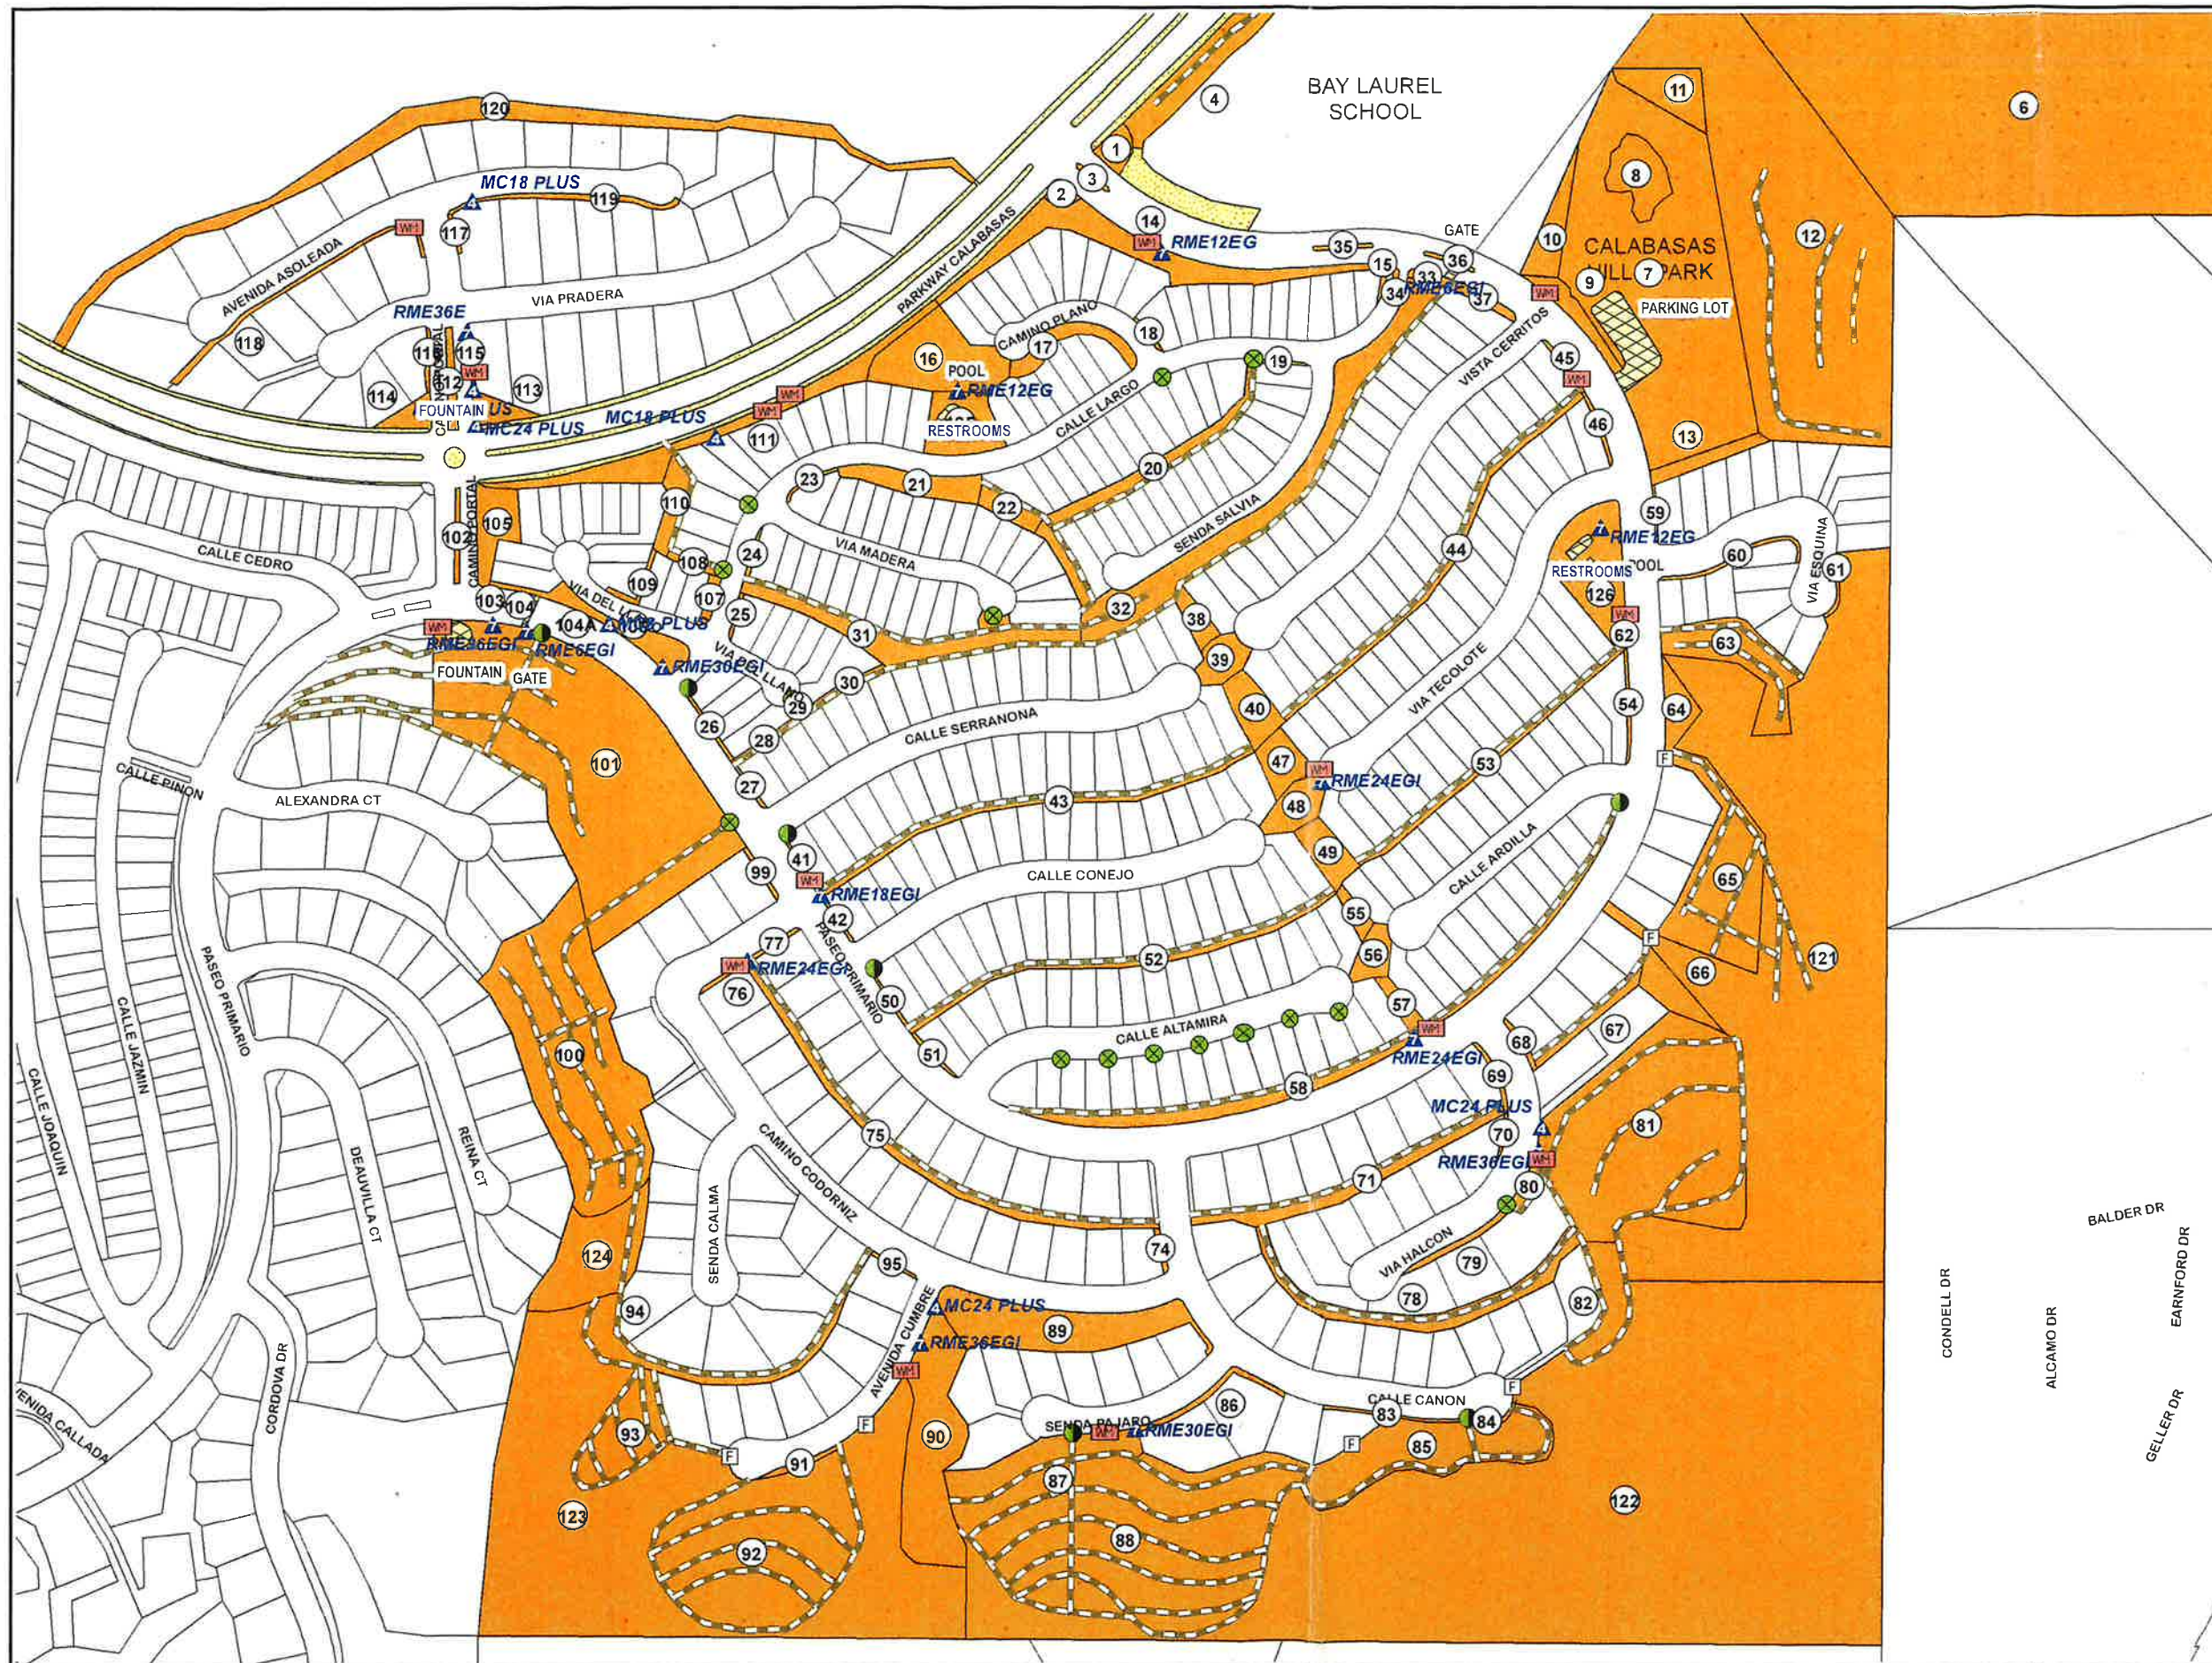

CITY of CALABASAS

**LANDSCAPE
MAINTENANCE
DISTRICT 22**

ZONE 6

**CALABASAS HILLS
AND CALABASAS
HILLS ESTATES**

OVERVIEW MAP

LEGEND/KEY

- CURB DRAIN
- CATCHBASIN INLET
- STORM DRAIN INLET
- IRRIGATION CONTROLLERS/DEVICES**
- CALSENSE
- DIG
- HUNTER
- IIRRI-TROL
- LEIT
- RAIN BIRD
- RAIN MASTER
- STERLING
- WATER METER - POTABLE
- WATER METER - NON-POTABLE
- STRUCTURES
- V_DITCHES
- HORSE TRAIL
- LANDSCAPE MAINTENANCE AREAS**
- PARCELS/PRIVATE PROPERTY
- BELLAGIO HOA
- CALABASAS HILLS AND ESTATES HOA
- CALABASAS PARK HOA
- LAS VILLAS HOA
- WESTRIDGE HOA
- CBA-1 - ASSOCIATION PARK & McCOY CREEK
- CBA-4 - VARIOUS PARKWAYS
- CBA-5 - PARKWAY CALABASAS
- CBA-6 - CRCD, OTCD, CCW & CCS-ZONE 28
- CALABASAS LAKE

NOT TO SCALE

12/27/10
PAGE 1 OF 3

CITY of CALABASAS

**LANDSCAPE
MAINTENANCE
DISTRICT 22**

ZONE 6

**CALABASAS HILLS
AND CALABASAS
HILLS ESTATES**

LEGEND/KEY

- CURB DRAIN
- CATCHBASIN INLET
- STORM DRAIN INLET
- IRRIGATION CONTROLLERS/DEVICES**
- CALSENSE
- DIG
- HUNTER
- IRRI-TROL
- LEIT
- RAIN BIRD
- RAIN MASTER
- STERLING
- WATER METER - POTABLE
- WATER METER - NON-POTABLE
- STRUCTURES
- V_DITCHES
- HORSE TRAIL
- LANDSCAPE MAINTENANCE AREAS**
- PARCELS/PRIVATE PROPERTY
- BELLAGIO HOA
- CALABASAS HILLS AND ESTATES HOA
- CALABASAS PARK HOA
- LAS VILLAS HOA
- WESTRIDGE HOA
- CBA-1 - ASSOCIATION PARK & McCOY CREEK
- CBA-4 - VARIOUS PARKWAYS
- CBA-5 - PARKWAY CALABASAS
- CBA-6 - CRCD, OTCD, CCW & CCS-ZONE 2B
- CALABASAS LAKE

NOT TO SCALE

12/27/10

PAGE 2 OF 3

extending
your reach

CITY of CALABASAS

**LANDSCAPE
MAINTENANCE
DISTRICT 22**

ZONE 6

**CALABASAS HILLS
AND CALABASAS
HILLS ESTATES**