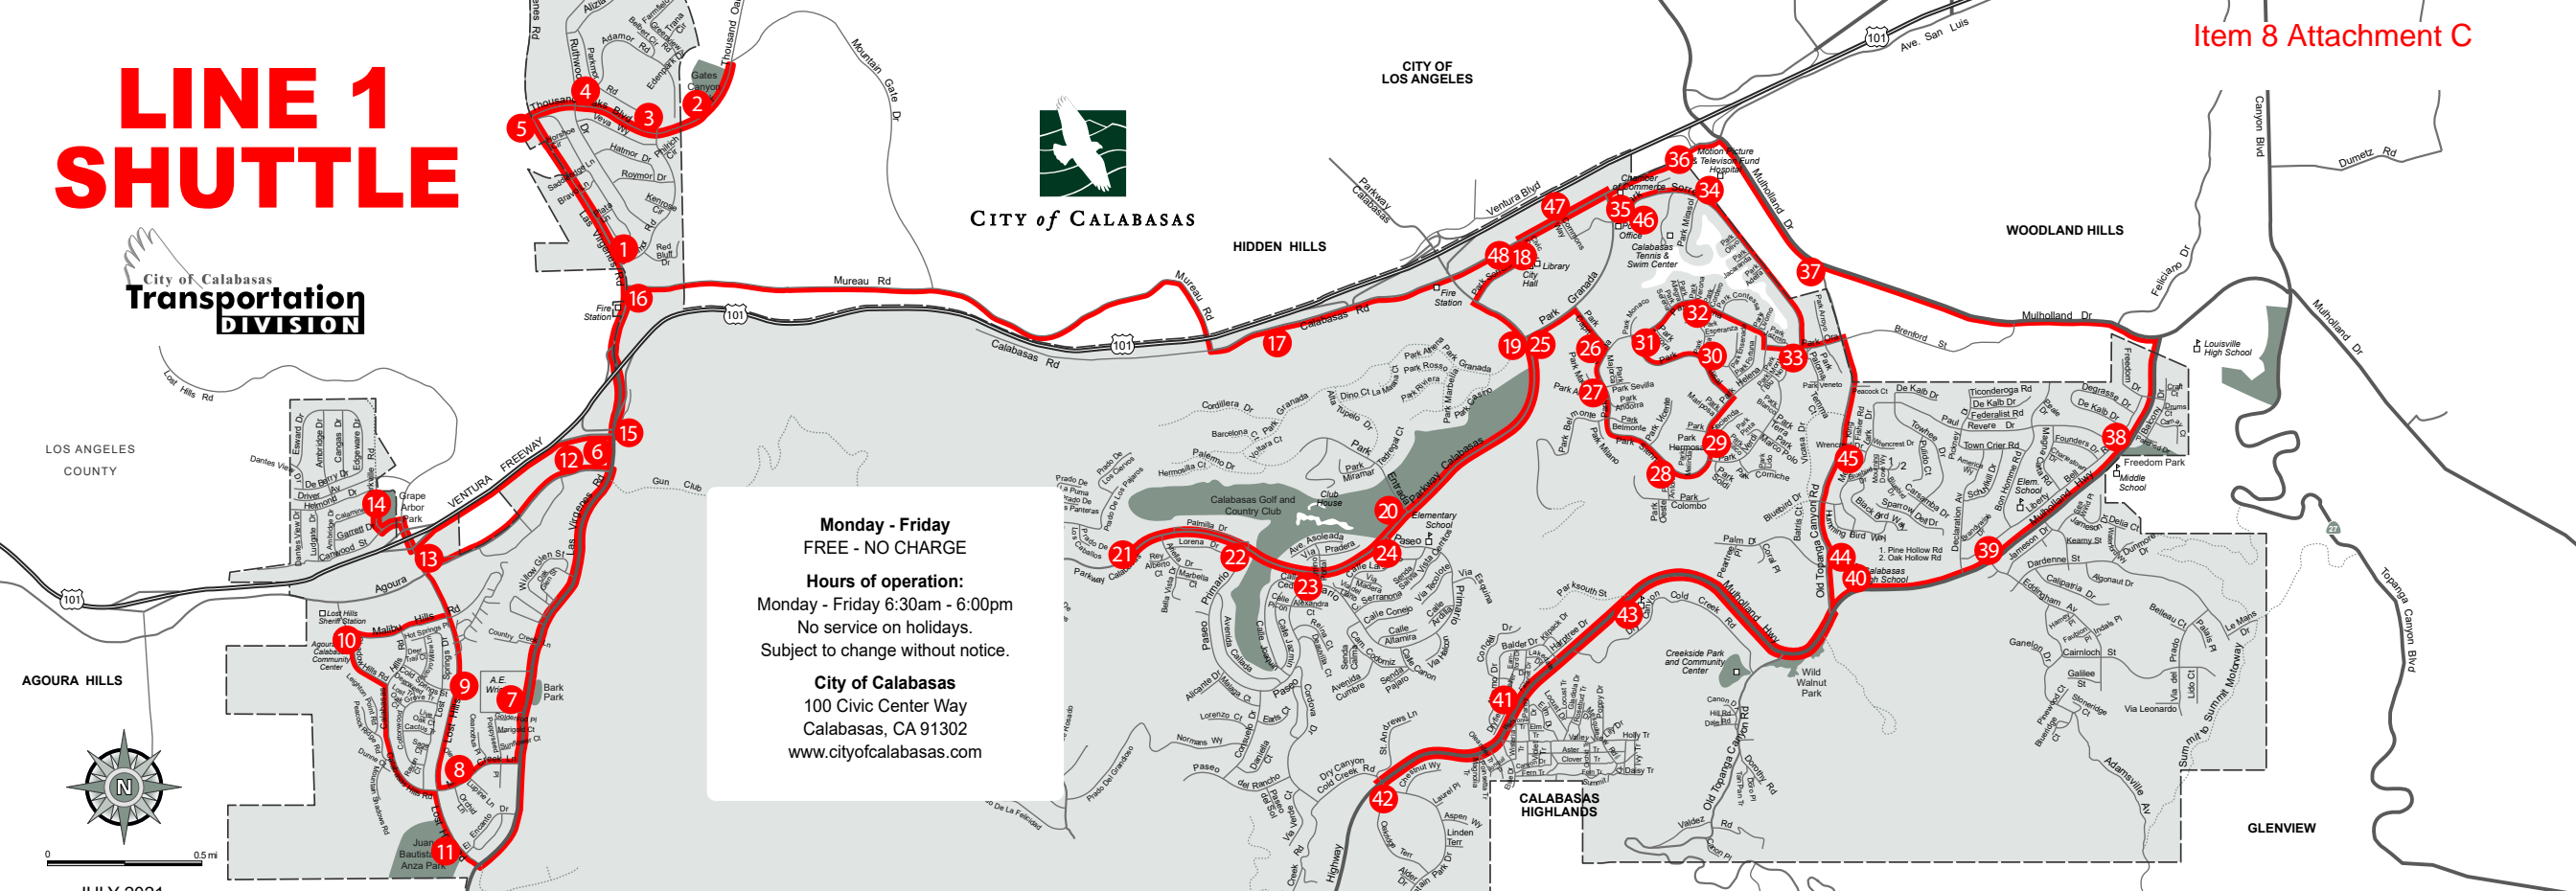

LINE 1 SHUTTLE

CITY of CALABASAS

City of Calabasas
**Transportation
DIVISION**

**Monday - Friday
FREE - NO CHARGE**

Hours of operation:
Monday - Friday 6:30am - 6:00pm
No service on holidays.
Subject to change without notice.

City of Calabasas
100 Civic Center Way
Calabasas, CA 91302
www.cityofcalabasas.com

JULY 2021

STOP	LOCATION	TIMES	TIMES	TIMES	TIMES	TIMES	TIMES
1	Las Virgenes Road at Parkmor Road	6:30 AM	8:22 AM	10:12 AM	12:14 PM	2:06 PM	3:58 PM
2	Thousand Oaks Boulevard at Gates Canyon Park	6:34 AM	8:26 AM	10:16 AM	12:18 PM	2:10 PM	4:02 PM
3	Thousand Oaks Boulevard at Parkmor Road	6:35 AM	8:27 AM	10:17 AM	12:19 PM	2:11 PM	4:03 PM
4	Thousand Oaks Boulevard at Ruthwood Drive	6:36 AM	8:28 AM	10:18 AM	12:20 PM	2:12 PM	4:04 PM
5	Las Virgenes Road at Thousand Oaks Boulevard	6:38 AM	8:30 AM	10:20 AM	12:22 PM	2:14 PM	4:06 PM
6	Las Virgenes Road at Shell Station	6:41 AM	8:33 AM	10:23 AM	12:25 PM	2:17 PM	4:09 PM
7	Las Virgenes Road at A.E. Wright Middle School	6:44 AM	8:35 AM	10:36 AM	12:28 PM	2:20 PM	4:22 PM
8	Meadow Creek Lane at Oleander Court	6:45 AM	8:36 AM	10:37 AM	12:29 PM	2:21 PM	4:23 PM
9	Lost Hills Road at Cold Springs Street	6:46 AM	8:37 AM	10:38 AM	12:30 PM	2:22 PM	4:24 PM
10	Malibu Hills Road at Agoura Hills/Calabasas Community Center	6:49 AM	8:40 AM	10:41 AM	12:33 PM	2:25 PM	4:27 PM
11	Lost Hills Road at Juan Bautista de Anza Park	6:52 AM	8:43 AM	10:44 AM	12:36 PM	2:28 PM	4:30 PM
12	Agoura Road at Las Virgenes Road (Metro)	6:57 AM	8:48 AM	10:49 AM	12:41 PM	2:33 PM	4:35 PM
13	Agoura Road at Lost Hills Road (Metro - Summit)	6:59 AM	8:50 AM	10:51 AM	12:43 PM	2:35 PM	4:37 PM
14	Parkville Rd. at Grape Arbor Park	7:01 AM	8:52 AM	10:53 AM	12:45 PM	2:37 PM	4:39 PM
15	Las Virgenes Road at Southbound US 101	7:05 AM	8:56 AM	10:57 AM	12:49 PM	2:41 PM	4:43 PM
16	Las Virgenes Road at Mureau Road	7:07 AM	8:58 AM	10:59 AM	12:51 PM	2:43 PM	4:45 PM
17	Calabasas Road between BMW/Acura Dealerships	7:17 AM	9:05 AM	11:06 AM	12:58 PM	2:50 PM	4:52 PM
18	Park Sorrento at Civic Center Way (City Hall)	7:16 AM	9:07 AM	11:08 AM	1:00 PM	2:52 PM	4:54 PM
19	Parkway Calabasas at Park Granada	7:17 AM	9:08 AM	11:09 AM	1:01 PM	2:53 PM	4:55 PM
20	Parkway Calabasas at Park Entrada	7:19 AM	9:10 AM	11:11 AM	1:03 PM	2:55 PM	4:57 PM
21	Parkway Calabasas at the Oaks Gate	7:23 AM	9:14 AM	11:15 AM	1:07 PM	2:59 PM	5:01 PM
22	Parkway Calabasas at Paseo Primario (South)	7:24 AM	9:15 AM	11:16 AM	1:08 PM	3:00 PM	5:02 PM
23	Parkway Calabasas at Camino Portal	7:25 AM	9:16 AM	11:17 AM	1:09 PM	3:01 PM	5:03 PM
24	Parkway Calabasas at Paseo Primario (North)	7:26 AM	9:17 AM	11:18 AM	1:10 PM	3:02 PM	5:04 PM