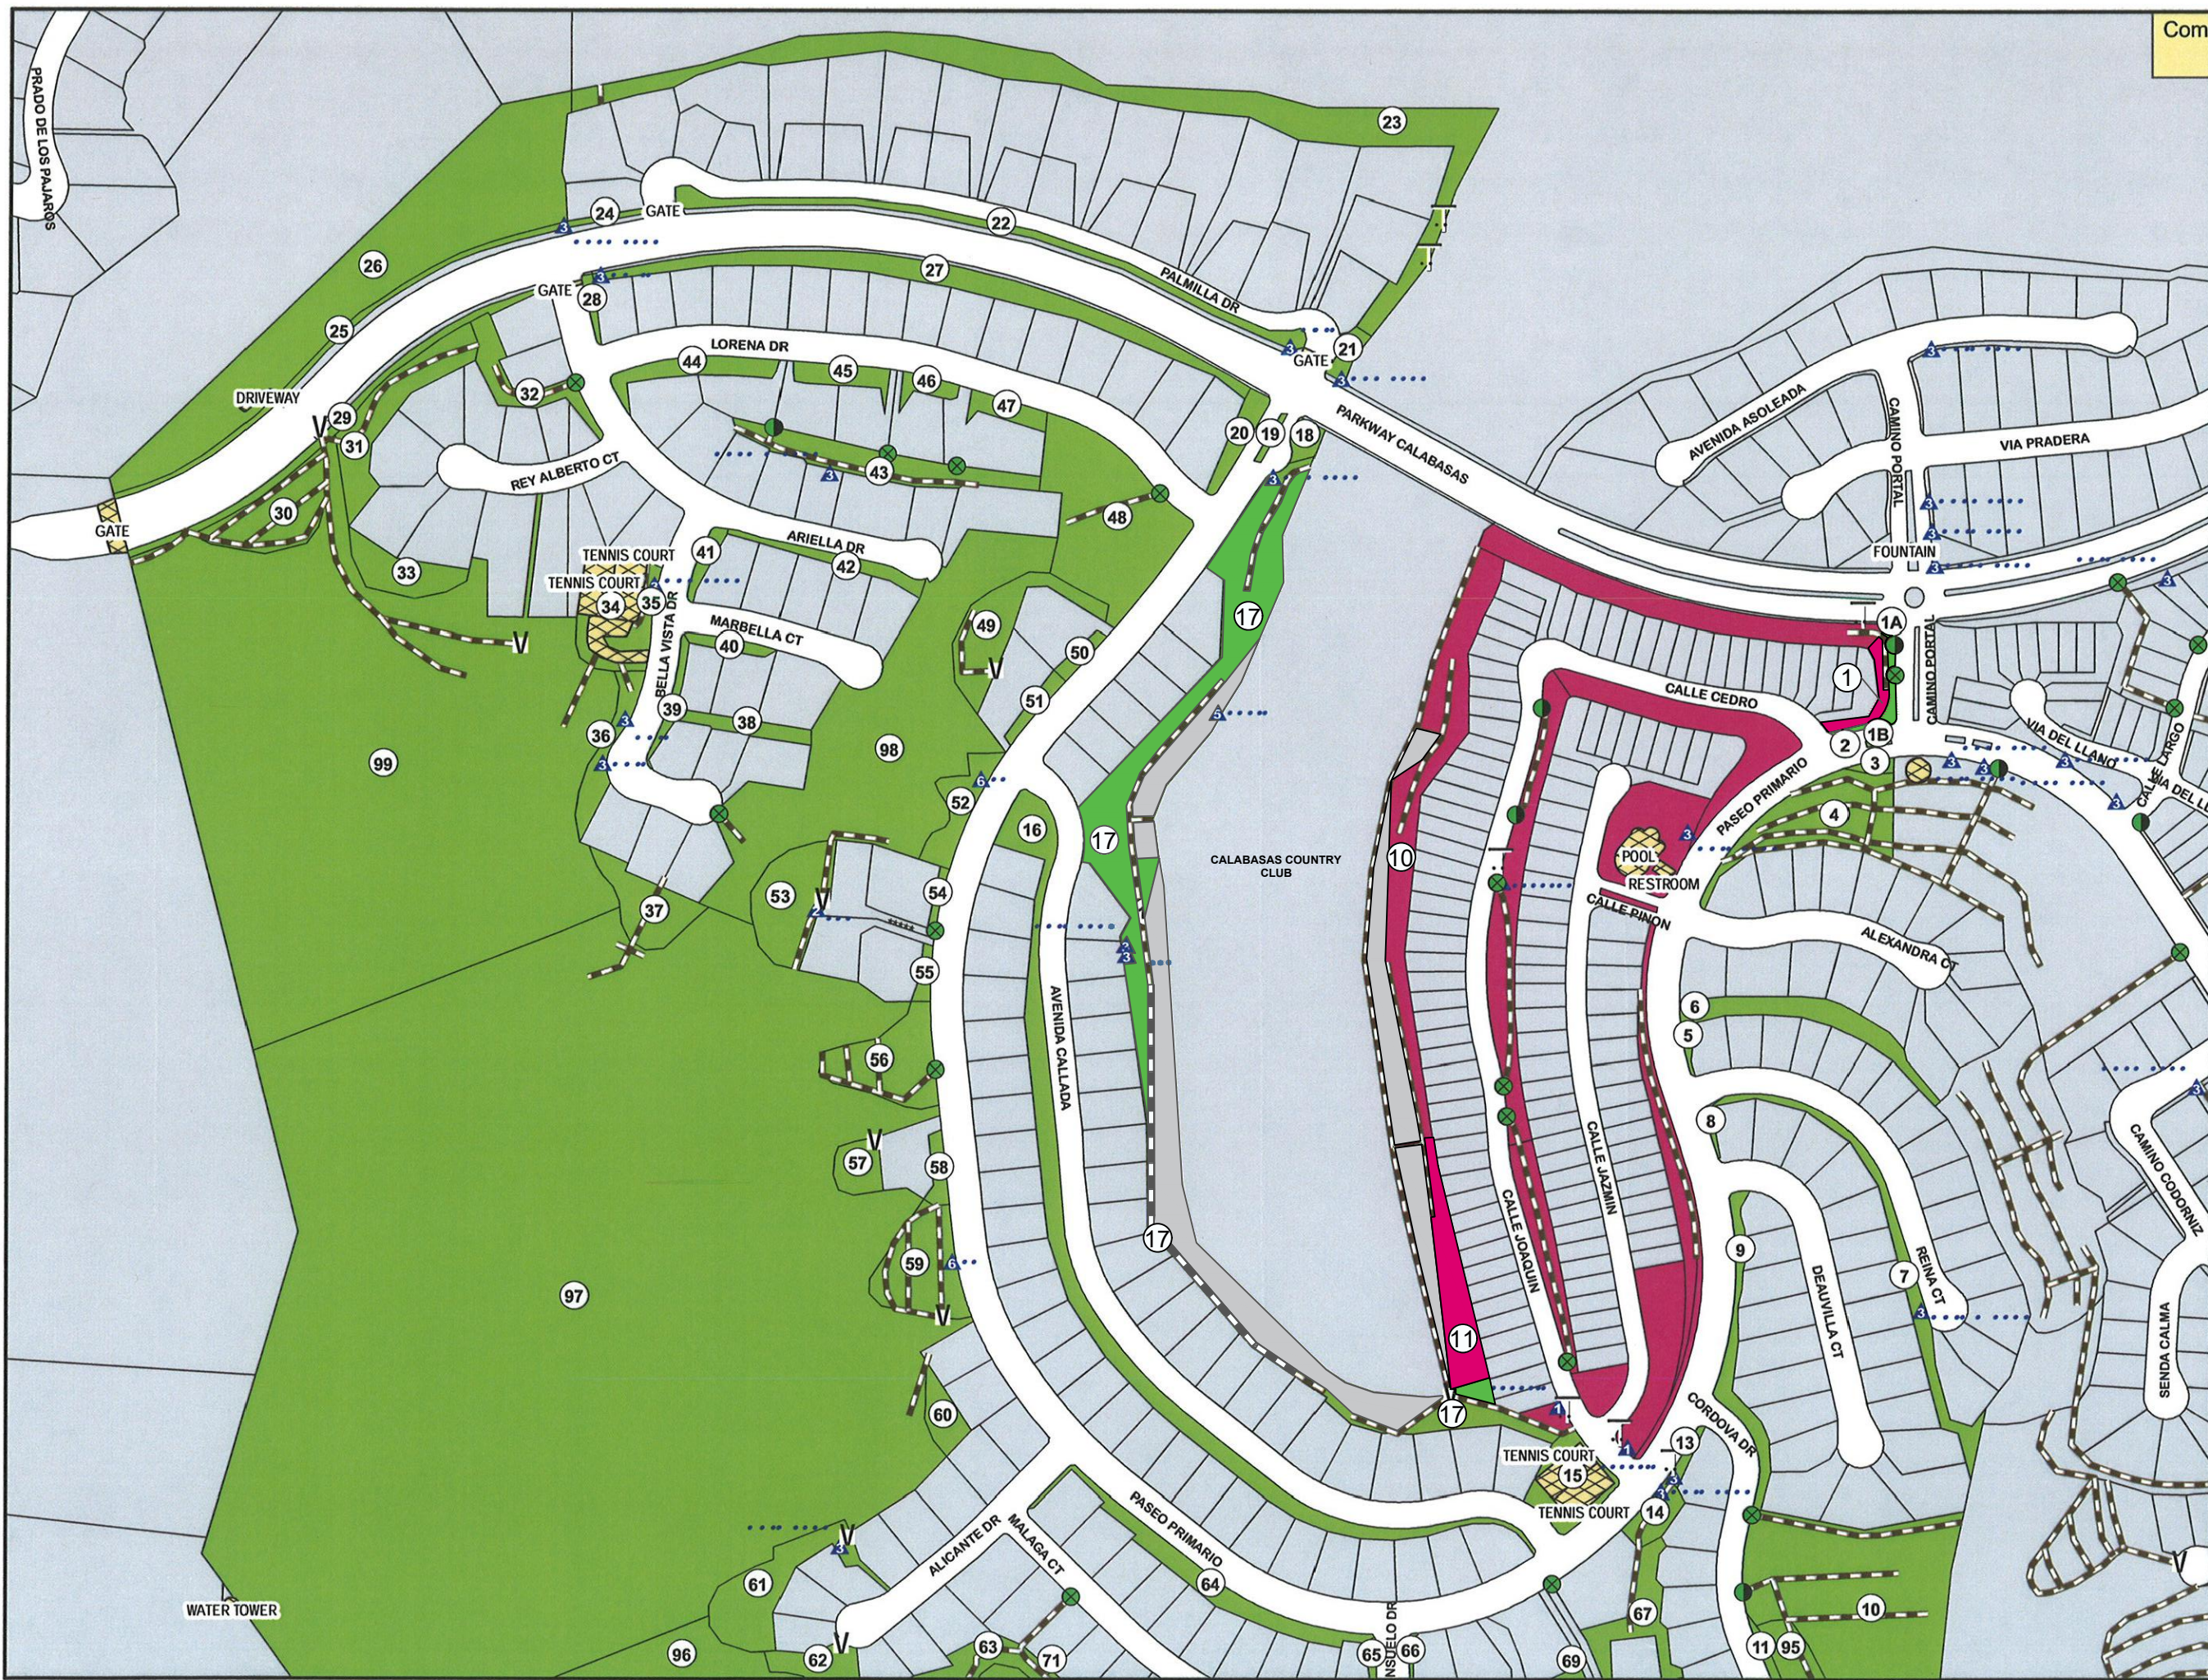

CITY of CALABASAS

**LANDSCAPE LIGHTING ACT  
DISTRICT 22  
REVISED AREAS ONLY  
JANUARY 2009**

**ZONE 8  
CALABASAS  
PARK ESTATES**

**LEGEND/KEY**

- CURB DRAIN
- CATCHBASIN INLET
- STORM DRAIN INLET
- IRRIGATION CONTROLLERS/DEVICES**
- CALSENSE
- DIG
- IRRI-TROL
- LEIT
- RAIN BIRD
- STERLING
- WATER METER
- STRUCTURES
- V\_DITCHES
- Horse Trails
- LANDSCAPE MAINTENANCE AREAS**
- PARCELS/PRIVATE PROPERTY
- CALABASAS COUNTRY ESTATES HOA
- CALABASAS PARK ESTATES HOA
- CLAIRIDGE HOA
- OAK PARK HOA
- PALATINO HOA
- PARK SORRENTO HOA
- THE RIDGE HOA
- VISTA POINTE HOA
- CALABASAS LAKE

NOT TO SCALE

CITY of CALABASAS

LANDSCAPE LIGHTING ACT  
DISTRICT 22  
REVISED AREAS ONLY  
JANUARY 2009

ZONE 8  
CALABASAS  
PARK ESTATES

LEGEND/KEY

- CURB DRAIN
- CATCHBASIN INLET
- STORM DRAIN INLET
- IRRIGATION CONTROLLERS/DEVICES
- CALSENSE
- DIG
- IRRI-TROL
- LEIT
- RAIN BIRD
- STERLING
- WATER METER
- STRUCTURES
- V\_DITCHES
- Horse Trails
- LANDSCAPE MAINTENANCE AREAS
- PARCELS/PRIVATE PROPERTY
- CALABASAS COUNTRY ESTATES HOA
- CALABASAS PARK ESTATES HOA
- CLAIRIDGE HOA
- OAK PARK HOA
- PALATINO HOA
- PARK SORRENTO HOA
- THE RIDGE HOA
- VISTA POINTE HOA
- CALABASAS LAKE

NOT TO SCALE