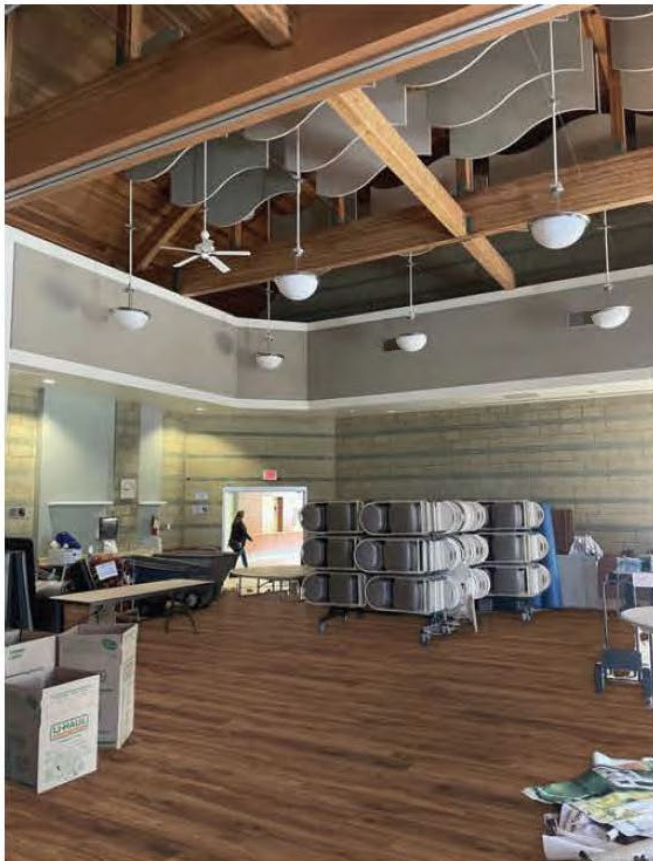

BANQUET ROOMS

CURRENT
VINYL FLOORING

CORETEC PRO PLUS XL BERLIN PINE

SHERWIN WILLIAMS PURE WHITE

RECEPTION AREA/HALLWAYS/ACTIVITY ROOM

CURRENT TILE

ARMSTRONG VINYL TILE 18"x18"
EBONY GRAY

SHERWIN WILLIAMS
SNOWBOUND

RECEPTION AREA/HALLWAYS/ACTIVITY ROOM

CURRENT TILE

ARMSTRONG VINYL TILE 18"x18"
HAVANA TOAST

SHERWIN WILLIAMS
EIDER WHITE

BANQUET ROOMS

CURRENT
VINYL FLOORING

CORETEC PRO PLUS XL BERLIN PINE

SHERWIN WILLIAMS PURE WHITE