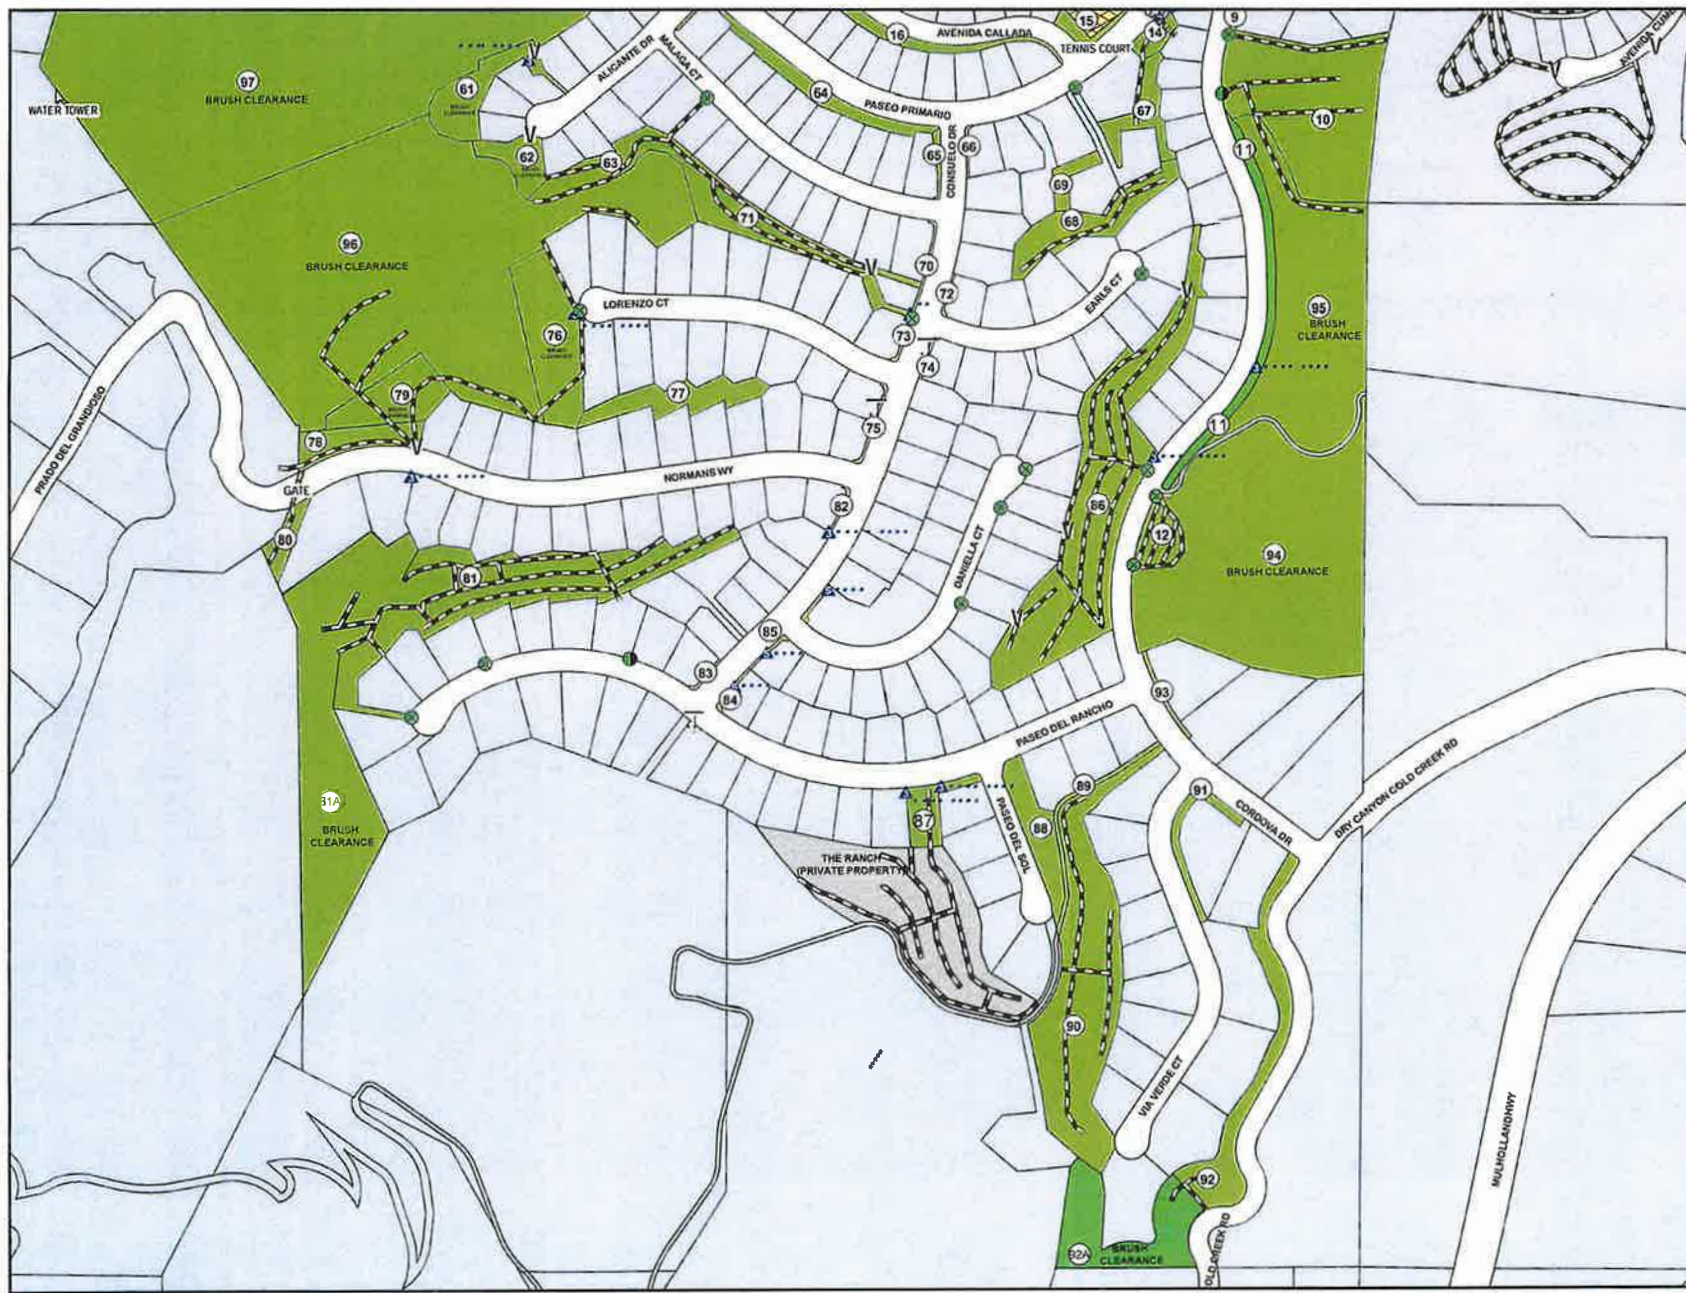

as part of
Common Benefit Area Four
(CBA-4)

ITEM 7 EXHIBIT C

CITY of CALABASAS
LANDSCAPE LIGHTING ACT
DISTRICT 22
REVISED AREAS ONLY
JANUARY 2009

ZONE 8
**CALABASAS
PARK ESTATES**

LEGEND/KEY

- ⊗ CURB DRAIN
- ⊙ CATCHBASIN INLET
- ∇ STORM DRAIN INLET
- IRRIGATION CONTROLLERS/DEVICES
- ▲ CALSENSE
- ▲ DIG
- ▲ IRRI-TROL
- ▲ LEIT
- ▲ RAIN BIRD
- ▲ STERLING
- ⊕ WATER METER
- ▭ STRUCTURES
- V_DITCHES
- Horse Trails
- LANDSCAPE MAINTENANCE AREAS
- ▭ PARCELS/PRIVATE PROPERTY
- ▭ CALABASAS COUNTRY ESTATES HOA
- ▭ CALABASAS PARK ESTATES HOA
- ▭ CLAIRIDGE HOA
- ▭ OAK PARK HOA
- ▭ PALATINO HOA
- ▭ PARK SORRENTO HOA
- ▭ THE RIDGE HOA
- ▭ VISTA POINTE HOA
- ▭ CALABASAS LAKE

NOT TO
SCALE

12/23/08
PAGE 1 OF 3

Com

CITY of CALABASAS
LANDSCAPE LIGHTING ACT
DISTRICT 22
REVISED AREAS ONLY
JANUARY 2009

ZONE 8
CALABASAS
PARK ESTATES

LEGEND/KEY

- ⊗ CURB DRAIN
- ⊕ CATCHBASIN INLET
- ∇ STORM DRAIN INLET
- IRRIGATION CONTROLLERS/DEVICES**
- ▲ CALSENSE
- ▲ DIG
- ▲ IRRITROL
- ▲ LEIT
- ▲ RAIN BIRD
- ▲ STERLING
- ⋯ WATER METER
- ⊠ STRUCTURES
- V_DITCHES
- Horse Trails
- LANDSCAPE MAINTENANCE AREAS**
- ▭ PARCELS/PRIVATE PROPERTY
- ▭ CALABASAS COUNTRY ESTATES HOA
- ▭ CALABASAS PARK ESTATES HOA
- ▭ CLAIRIDGE HOA
- ▭ OAK PARK HOA
- ▭ PALATINO HOA
- ▭ PARK SORRENTO HOA
- ▭ THE RIDGE HOA
- ▭ VISTA POINTE HOA
- ▭ CALABASAS LAKE

NOT TO SCALE

CITY of CALABASAS
LANDSCAPE LIGHTING ACT
DISTRICT 22
REVISED AREAS ONLY
JANUARY 2009

ZONE 3
CALABASAS
PARK ESTATES

LEGEND/KEY

- CURB DRAIN
- CATCHBASIN INLET
- STORM DRAIN INLET
- IRRIGATION CONTROLLERS/DEVICES**
- CALSENSE
- D'G
- RR-TROL
- LEFT
- RAIN B/RD
- STERLING
- WATER METER
- STRUCTURES
- V DITCHES
- Horse Trails

- LANDSCAPE MAINTENANCE AREAS**
- PARCELS/PRIVATE PROPERTY
 - CALABASAS COUNTRY ESTATES HOA
 - CALABASAS PARK ESTATES HOA
 - CLAI/RIDGE HOA
 - OAK PARK HOA
 - PALATINO HOA
 - PARK SORRENTO HOA
 - THE RIDGE HOA
 - VISTA POINTE HOA
 - CALABASAS LAKE