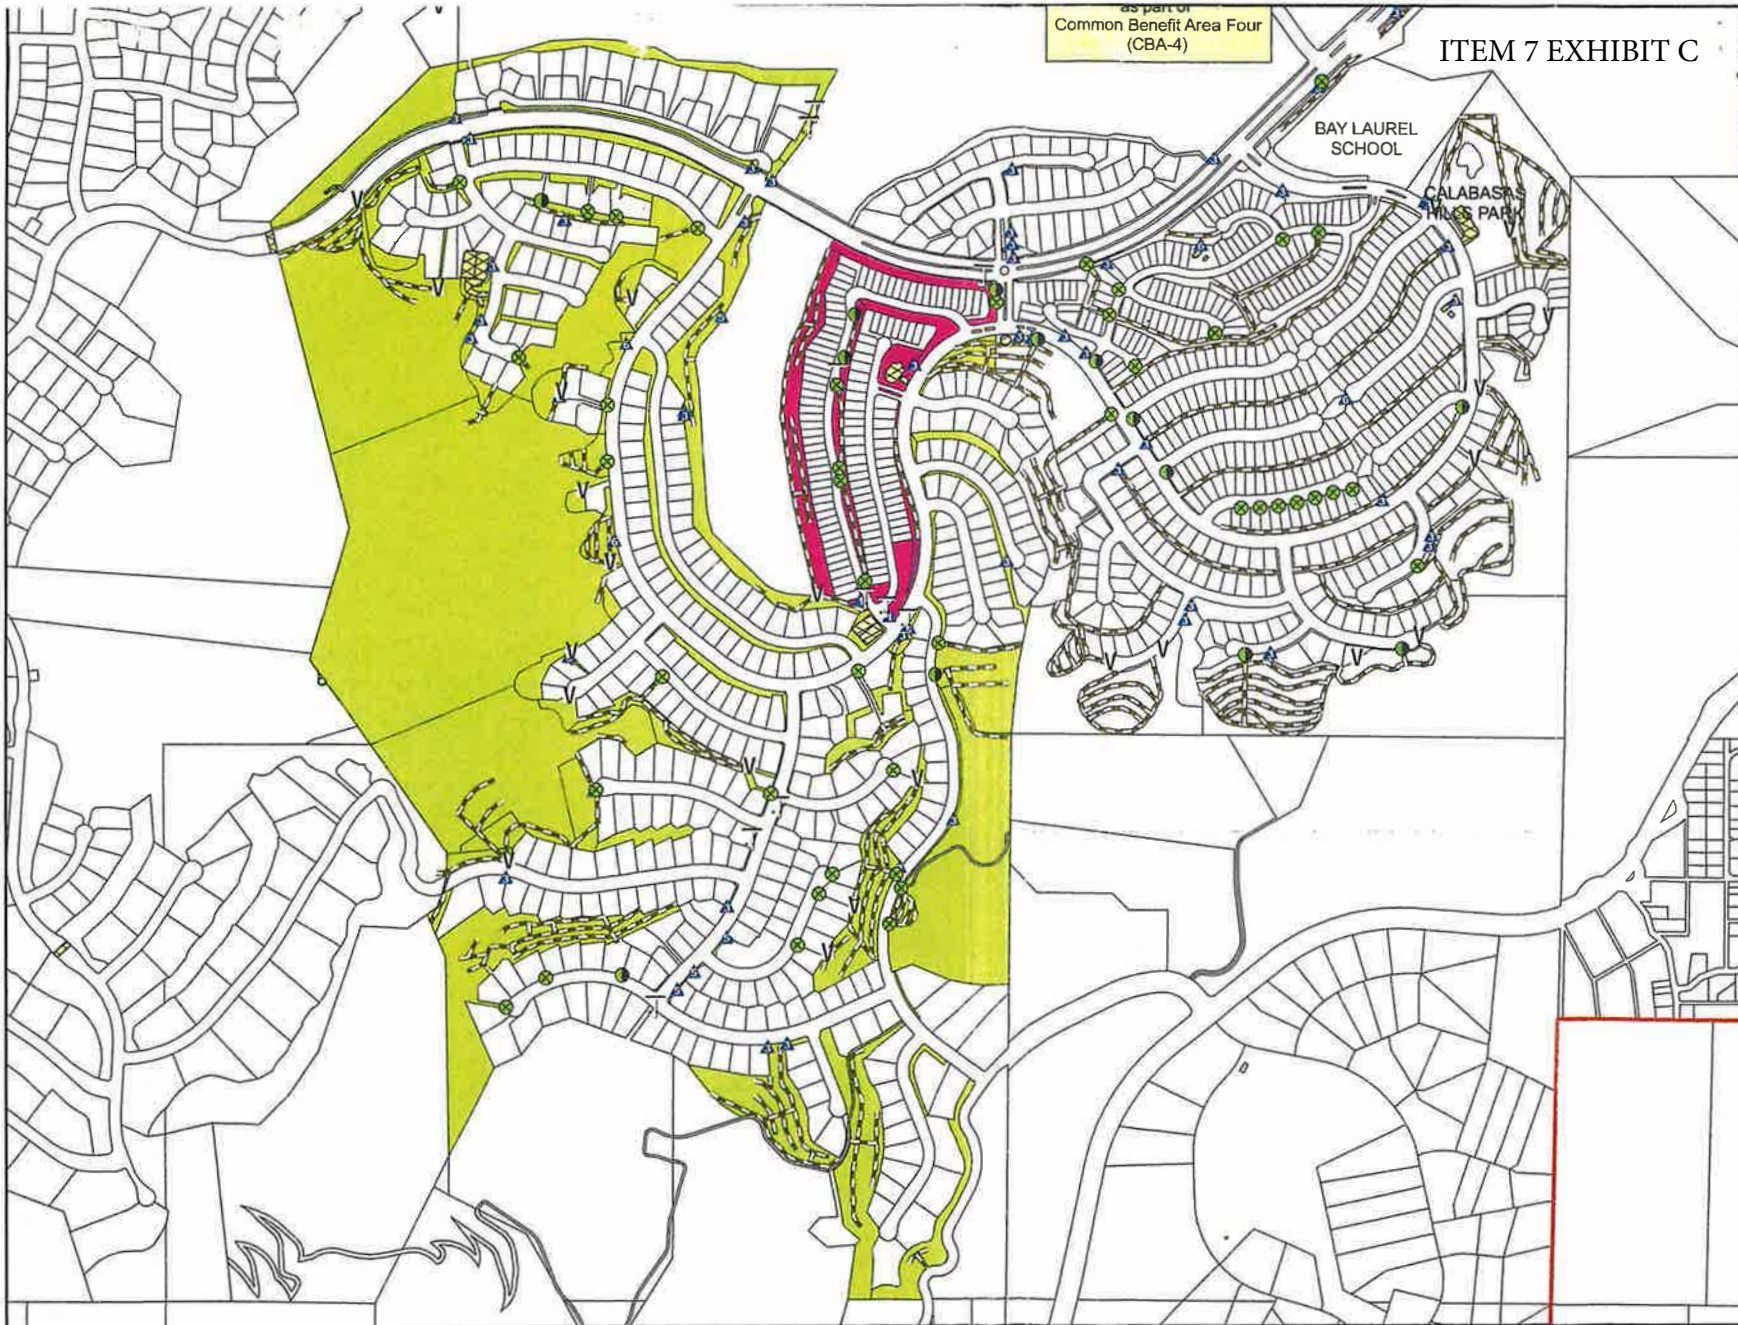

as part of
Common Benefit Area Four
(CBA-4)

ITEM 7 EXHIBIT C

CITY of CALABASAS
LANDSCAPE LIGHTING ACT
DISTRICT 22
REVISED AREAS ONLY
JANUARY 2009

ZONE 8
**CALABASAS
PARK ESTATES**

LEGEND/KEY

- ⊗ CURB DRAIN
- ⊙ CATCHBASIN INLET
- ∇ STORM DRAIN INLET
- IRRIGATION CONTROLLERS/DEVICES
- ▲ CALSENSE
- ▲ DIG
- ▲ IRRI-TROL
- ▲ LEIT
- ▲ RAIN BIRD
- ▲ STERLING
- ⊕ WATER METER
- ▭ STRUCTURES
- V_DITCHES
- Horse Trails
- LANDSCAPE MAINTENANCE AREAS
- ▭ PARCELS/PRIVATE PROPERTY
- ▭ CALABASAS COUNTRY ESTATES HOA
- ▭ CALABASAS PARK ESTATES HOA
- ▭ CLAIRIDGE HOA
- ▭ OAK PARK HOA
- ▭ PALATINO HOA
- ▭ PARK SORRENTO HOA
- ▭ THE RIDGE HOA
- ▭ VISTA POINTE HOA
- ▭ CALABASAS LAKE

NOT TO
SCALE

12/23/08
PAGE 1 OF 3

Com

CITY of CALABASAS
LANDSCAPE LIGHTING ACT
DISTRICT 22
REVISED AREAS ONLY
JANUARY 2009

ZONE 8
CALABASAS
PARK ESTATES

LEGEND/KEY

- ⊗ CURB DRAIN
- ⊕ CATCHBASIN INLET
- ∇ STORM DRAIN INLET
- IRRIGATION CONTROLLERS/DEVICES**
- ▲ CALSENSE
- ▲ DIG
- ▲ IRRITROL
- ▲ LEIT
- ▲ RAIN BIRD
- ▲ STERLING
- ⋯ WATER METER
- ⊠ STRUCTURES
- V_DITCHES
- Horse Trails
- LANDSCAPE MAINTENANCE AREAS**
- ▭ PARCELS/PRIVATE PROPERTY
- ▭ CALABASAS COUNTRY ESTATES HOA
- ▭ CALABASAS PARK ESTATES HOA
- ▭ CLAIRIDGE HOA
- ▭ OAK PARK HOA
- ▭ PALATINO HOA
- ▭ PARK SORRENTO HOA
- ▭ THE RIDGE HOA
- ▭ VISTA POINTE HOA
- ▭ CALABASAS LAKE

- LANDSCAPE MAINTENANCE AREAS**
- PARCELS/PRIVATE PROPERTY
 - CALABASAS COUNTRY ESTATES HOA
 - CALABASAS PARK ESTATES HOA
 - CLAI/RIDGE HOA
 - OAK PARK HOA
 - PALATINO HOA
 - PARK SORRENTO HOA
 - THE RIDGE HOA
 - VISTA POINTE HOA
 - CALABASAS LAKE

NOT TO SCALE