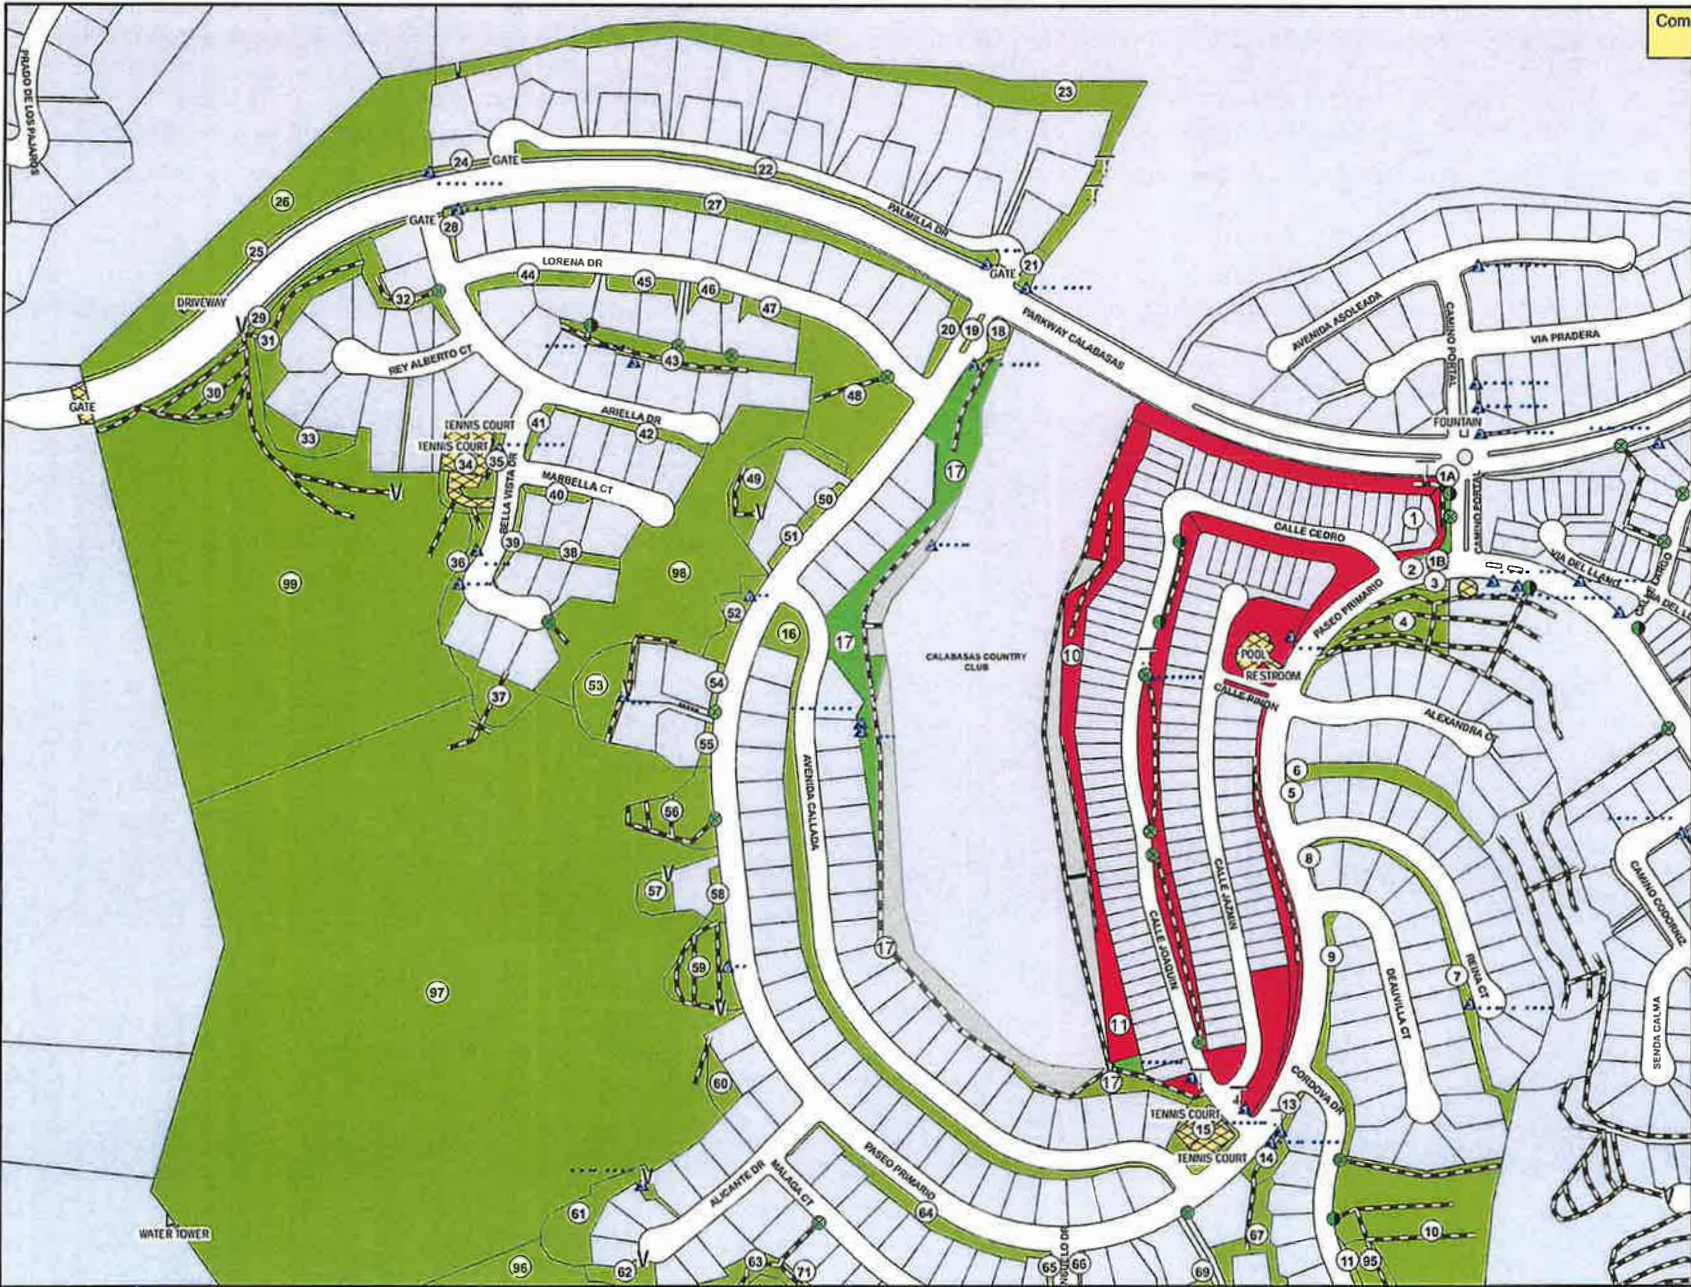

as part of
Common Benefit Area Four
(CBA-4)

ITEM 7 EXHIBIT C

CITY of CALABASAS
LANDSCAPE LIGHTING ACT
DISTRICT 22
REVISED AREAS ONLY
JANUARY 2009

ZONE 8
**CALABASAS
PARK ESTATES**

LEGEND/KEY

- ⊗ CURB DRAIN
- ⊙ CATCHBASIN INLET
- ∇ STORM DRAIN INLET
- IRRIGATION CONTROLLERS/DEVICES
- ▲ CALSENSE
- ▲ DIG
- ▲ IRRI-TROL
- ▲ LEIT
- ▲ RAIN BIRD
- ▲ STERLING
- ⊕ WATER METER
- ▭ STRUCTURES
- V_DITCHES
- Horse Trails
- LANDSCAPE MAINTENANCE AREAS
- ▭ PARCELS/PRIVATE PROPERTY
- ▭ CALABASAS COUNTRY ESTATES HOA
- ▭ CALABASAS PARK ESTATES HOA
- ▭ CLAIRIDGE HOA
- ▭ OAK PARK HOA
- ▭ PALATINO HOA
- ▭ PARK SORRENTO HOA
- ▭ THE RIDGE HOA
- ▭ VISTA POINTE HOA
- ▭ CALABASAS LAKE

NOT TO
SCALE

12/23/08
PAGE 1 OF 3

Com

CITY of CALABASAS
LANDSCAPE LIGHTING ACT
DISTRICT 22
REVISED AREAS ONLY
JANUARY 2009

ZONE 8
CALABASAS
PARK ESTATES

LEGEND/KEY

- ⊗ CURB DRAIN
- ⊕ CATCHBASIN INLET
- ∇ STORM DRAIN INLET
- IRRIGATION CONTROLLERS/DEVICES**
- ▲ CALSENSE
- ▲ DIG
- ▲ IRRITROL
- ▲ LEIT
- ▲ RAIN BIRD
- ▲ STERLING
- ⋯ WATER METER
- ⊠ STRUCTURES
- V_DITCHES
- Horse Trails
- LANDSCAPE MAINTENANCE AREAS**
- ▭ PARCELS/PRIVATE PROPERTY
- ▭ CALABASAS COUNTRY ESTATES HOA
- ▭ CALABASAS PARK ESTATES HOA
- ▭ CLAIRIDGE HOA
- ▭ OAK PARK HOA
- ▭ PALATINO HOA
- ▭ PARK SORRENTO HOA
- ▭ THE RIDGE HOA
- ▭ VISTA POINTE HOA
- ▭ CALABASAS LAKE

- LANDSCAPE MAINTENANCE AREAS**
- PARCELS/PRIVATE PROPERTY
 - CALABASAS COUNTRY ESTATES HOA
 - CALABASAS PARK ESTATES HOA
 - CLAI/RIDGE HOA
 - OAK PARK HOA
 - PALATINO HOA
 - PARK SORRENTO HOA
 - THE RIDGE HOA
 - VISTA POINTE HOA
 - CALABASAS LAKE

NOT TO SCALE