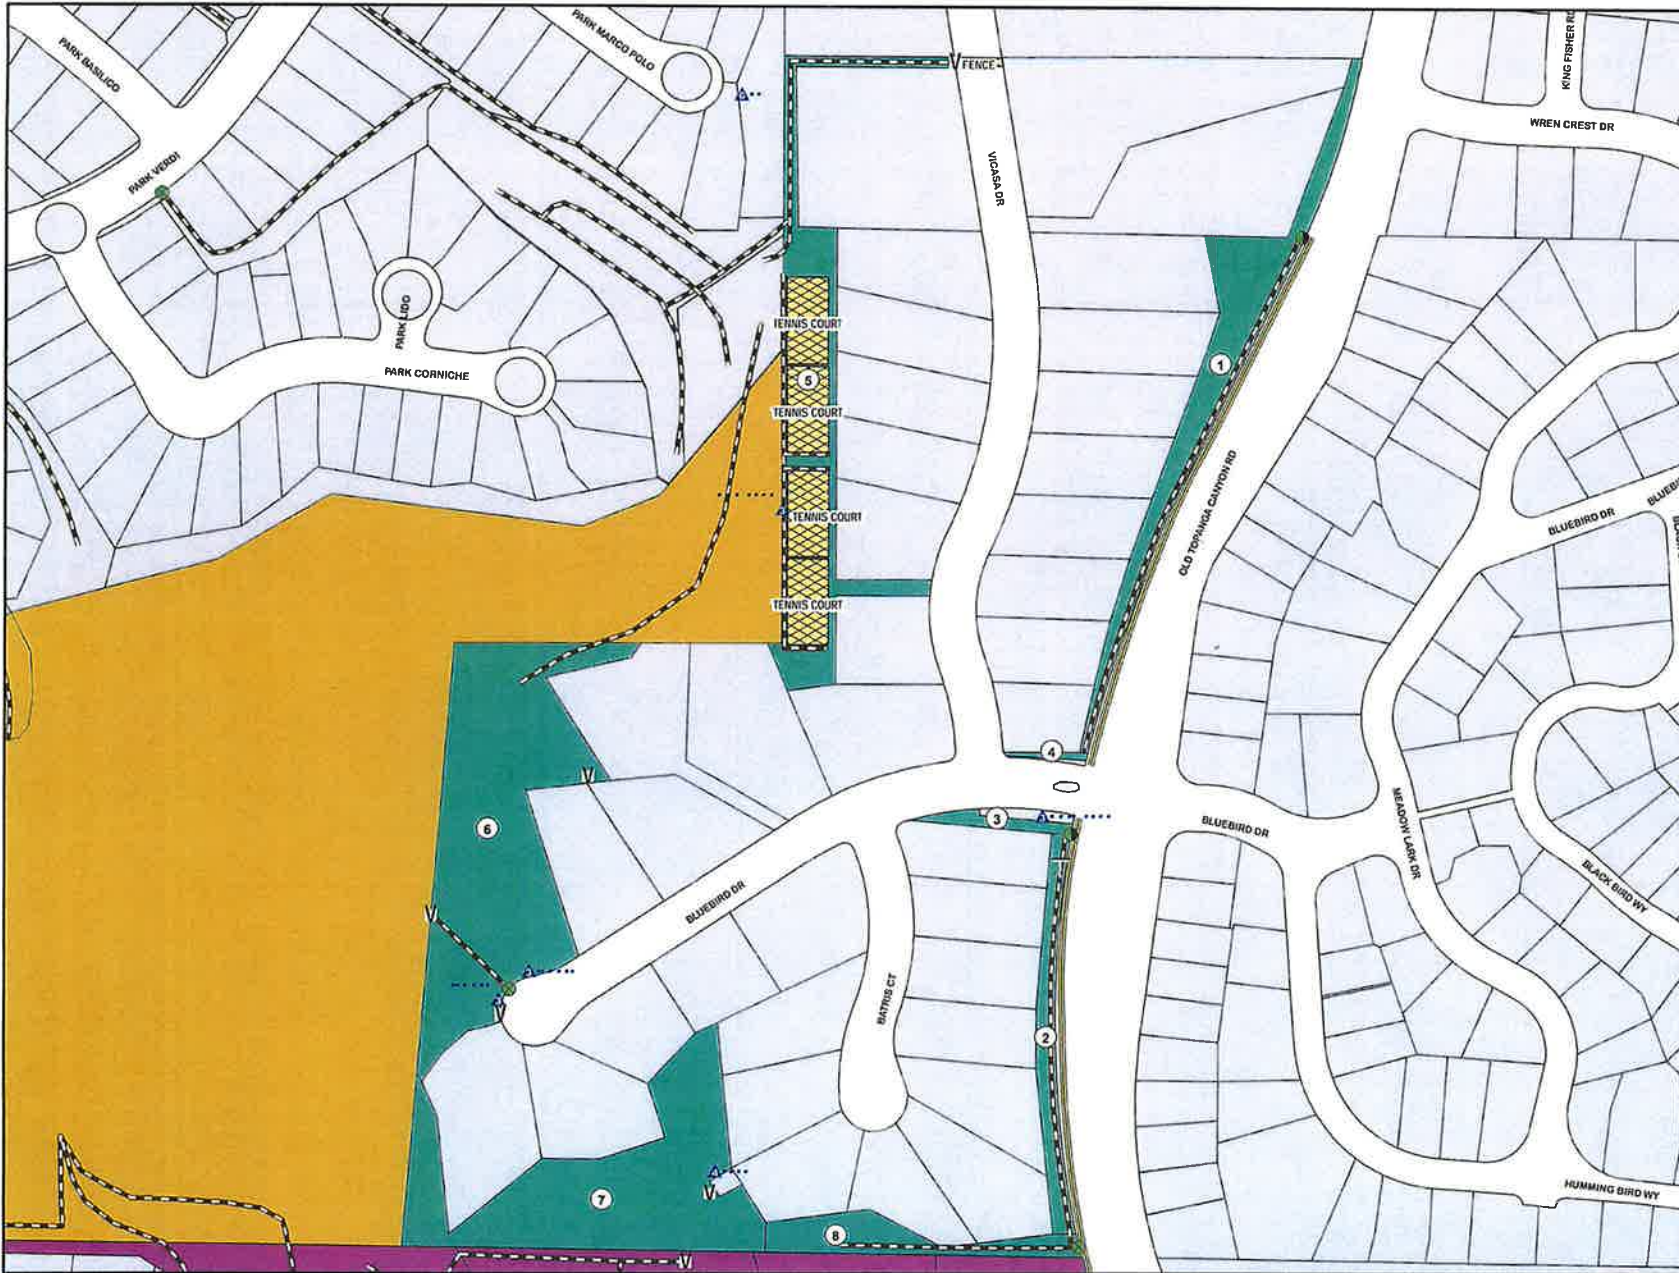

CITY of CALABASAS

**LANDSCAPE
MAINTENANCE
DISTRICT 22**

**ZONE 4
BELLAGIO**

- LEGEND/KEY**
- CURB DRAIN
 - CATCHBASIN INLET
 - STORM DRAIN INLET
 - IRRIGATION CONTROLLERS/DEVICES**
 - CALSENSE
 - DIG
 - HUNTER
 - RRI-TROL
 - LEIT
 - RAIN BIRD
 - RAIN MASTER
 - STERLING
 - WATER METER - POTABLE
 - WATER METER - NON-POTABLE
 - STRUCTURES
 - V-DITCHES
 - HORSE TRAIL
 - LANDSCAPE MAINTENANCE AREAS**
 - PARCELS/PRIVATE PROPERTY
 - BELLAGIO HOA
 - CALABASAS HILLS AND ESTATES HOA
 - CALABASAS PARK HOA
 - LAS VILLAS HOA
 - WESTRIDGE HOA
 - CBA-1 - ASSOCIATION PARK & McCOY CREEK
 - CBA-4 - VARIOUS PARKWAYS
 - CBA-5 - PARKWAY CALABASAS
 - CBA-6 - CRCD, OTC, CCW & CCS-ZONE 26
 - CALABASAS LAKE

NOT TO SCALE
12/27/10
PAGE 1 OF 1

CITY of CALABASAS
LANDSCAPE LIGHTING ACT
DISTRICT 22
REVISED AREAS ONLY
JANUARY 2009

ZONE 5
CALABASAS
COUNTRY ESTATES

- LEGEND/KEY**
- CURB DRAIN
 - CATCHBASIN INLET
 - V STORM DRAIN INLET
 - IRRIGATION CONTROLLER/DEVICES**
 - ▲ CALSENSE
 - ▲ DIG
 - ▲ IRRI-TROL
 - ▲ LEFT
 - ▲ RAIN BIRD
 - ▲ STERLING
 - ↓ WATER METER
 - ▨ STRUCTURES
 - V_DITCHES
 - Horse Trails
 - LANDSCAPE MAINTENANCE AREAS**
 - ▭ PARCELS/PRIVATE PROPERTY
 - ▭ CALABASAS COUNTRY ESTATES HOA
 - ▭ CALABASAS PARK ESTATES HOA
 - ▭ CLAIRIDGE HOA
 - ▭ OAK PARK HOA
 - ▭ PALATINO HOA
 - ▭ PARK SORRENTO HOA
 - ▭ THE RIDGE HOA
 - ▭ VISTA POINTE HOA
 - ▭ CALABASAS LAKE