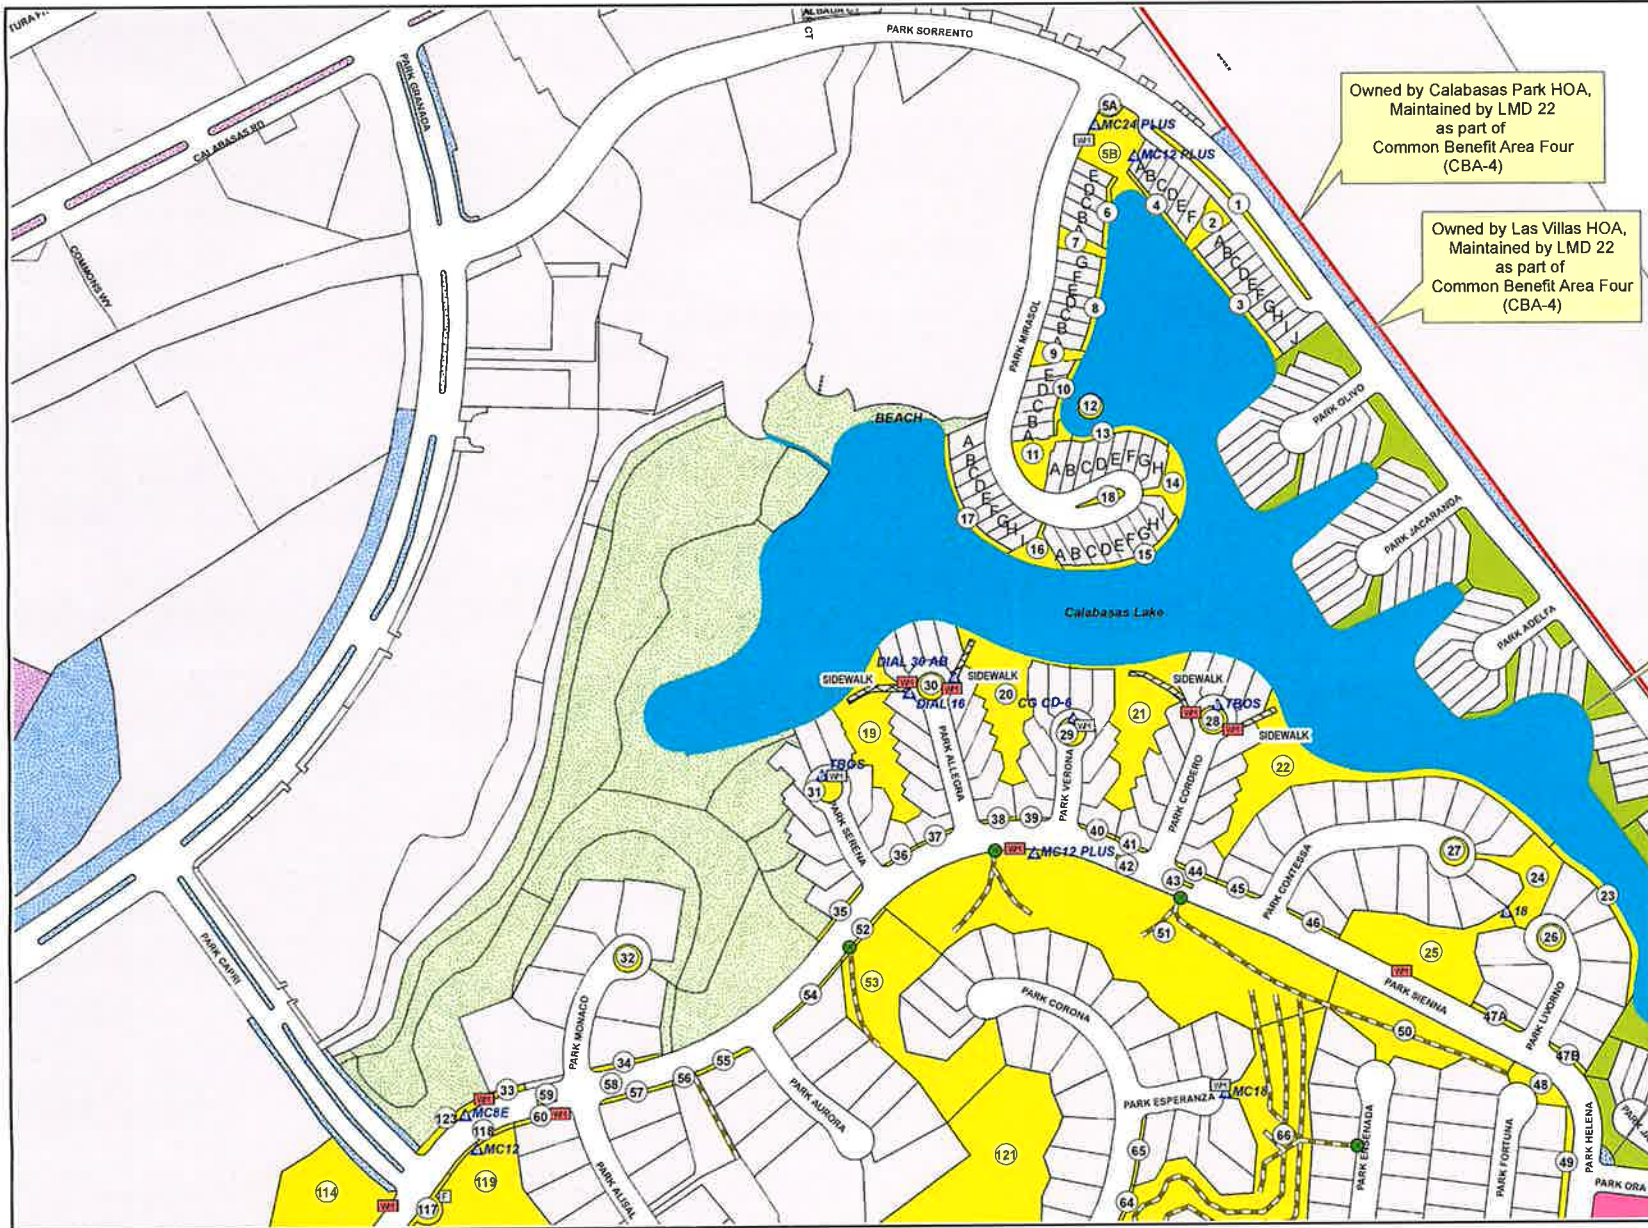

NOT TO SCALE
12/27/10
PAGE 1 OF 1

CITY of CALABASAS

**LANDSCAPE
MAINTENANCE
DISTRICT 22**

**ZONE 7
CALABASAS
PARK**

OVERVIEW MAP

- LEGEND/KEY**
- CURB DRAIN
 - CATCHBASIN INLET
 - STORM DRAIN INLET
 - IRRIGATION CONTROLLERS/DEVICES**
 - CALSENSE
 - DIG
 - HUNTER
 - IRRI-TROL
 - LEIT
 - RAIN BIRD
 - RAIN MASTER
 - STERLING
 - WATER METER - POTABLE
 - WATER METER - NON-POTABLE
 - STRUCTURES
 - V_DITCHES
 - HORSE TRAIL
 - LANDSCAPE MAINTENANCE AREAS**
 - PARCEL/PRIVATE PROPERTY
 - BELLAGIO HOA
 - CALABASAS HILLS AND ESTATES HOA
 - CALABASAS PARK HOA
 - LAS VILLAS HOA
 - WESTRIDGE HOA
 - CBA-1 - ASSOCIATION PARK & MCCOY CREEK
 - CBA-4 - VARIOUS PARKWAYS
 - CBA-5 - PARKWAY CALABASAS
 - CBA-5 - CRCD, OTCD, CCW & CCS-ZONE 26
 - CALABASAS LAKE

Island owned by
Calabasas Park HOA

NOT TO SCALE
12/27/10
PAGE 1 OF 4

CITY of CALABASAS

LANDSCAPE MAINTENANCE DISTRICT 22

**ZONE 7
CALABASAS PARK**

LEGEND/KEY

- CURB DRAIN
- CATCHBASIN INLET
- STORM DRAIN INLET
- IRRIGATION CONTROLLERS/DEVICES**
- CALSENSE
- DIG
- HUNTER
- IRRITROL
- LEIT
- RAIN BIRD
- RAIN MASTER
- STERLING
- WATER METER - POTABLE
- WATER METER - NON-POTABLE
- STRUCTURES
- V_DITCHES
- HORSE TRAIL
- LANDSCAPE MAINTENANCE AREAS**
- PARCELS/PRIVATE PROPERTY
- BELLAGIO HOA
- CALABASAS HILLS AND ESTATES HOA
- CALABASAS PARK HOA
- LAS VILLAS HOA
- WESTRIDGE HOA
- CBA-1 - ASSOCIATION PARK & MCCOY CREEK
- CBA-4 - VARIOUS PARKWAYS
- CBA-5 - PARKWAY CALABASAS
- CBA-6 - CRCD, DTCD, CCW & CCS-ZONE 26
- CALABASAS LAKE