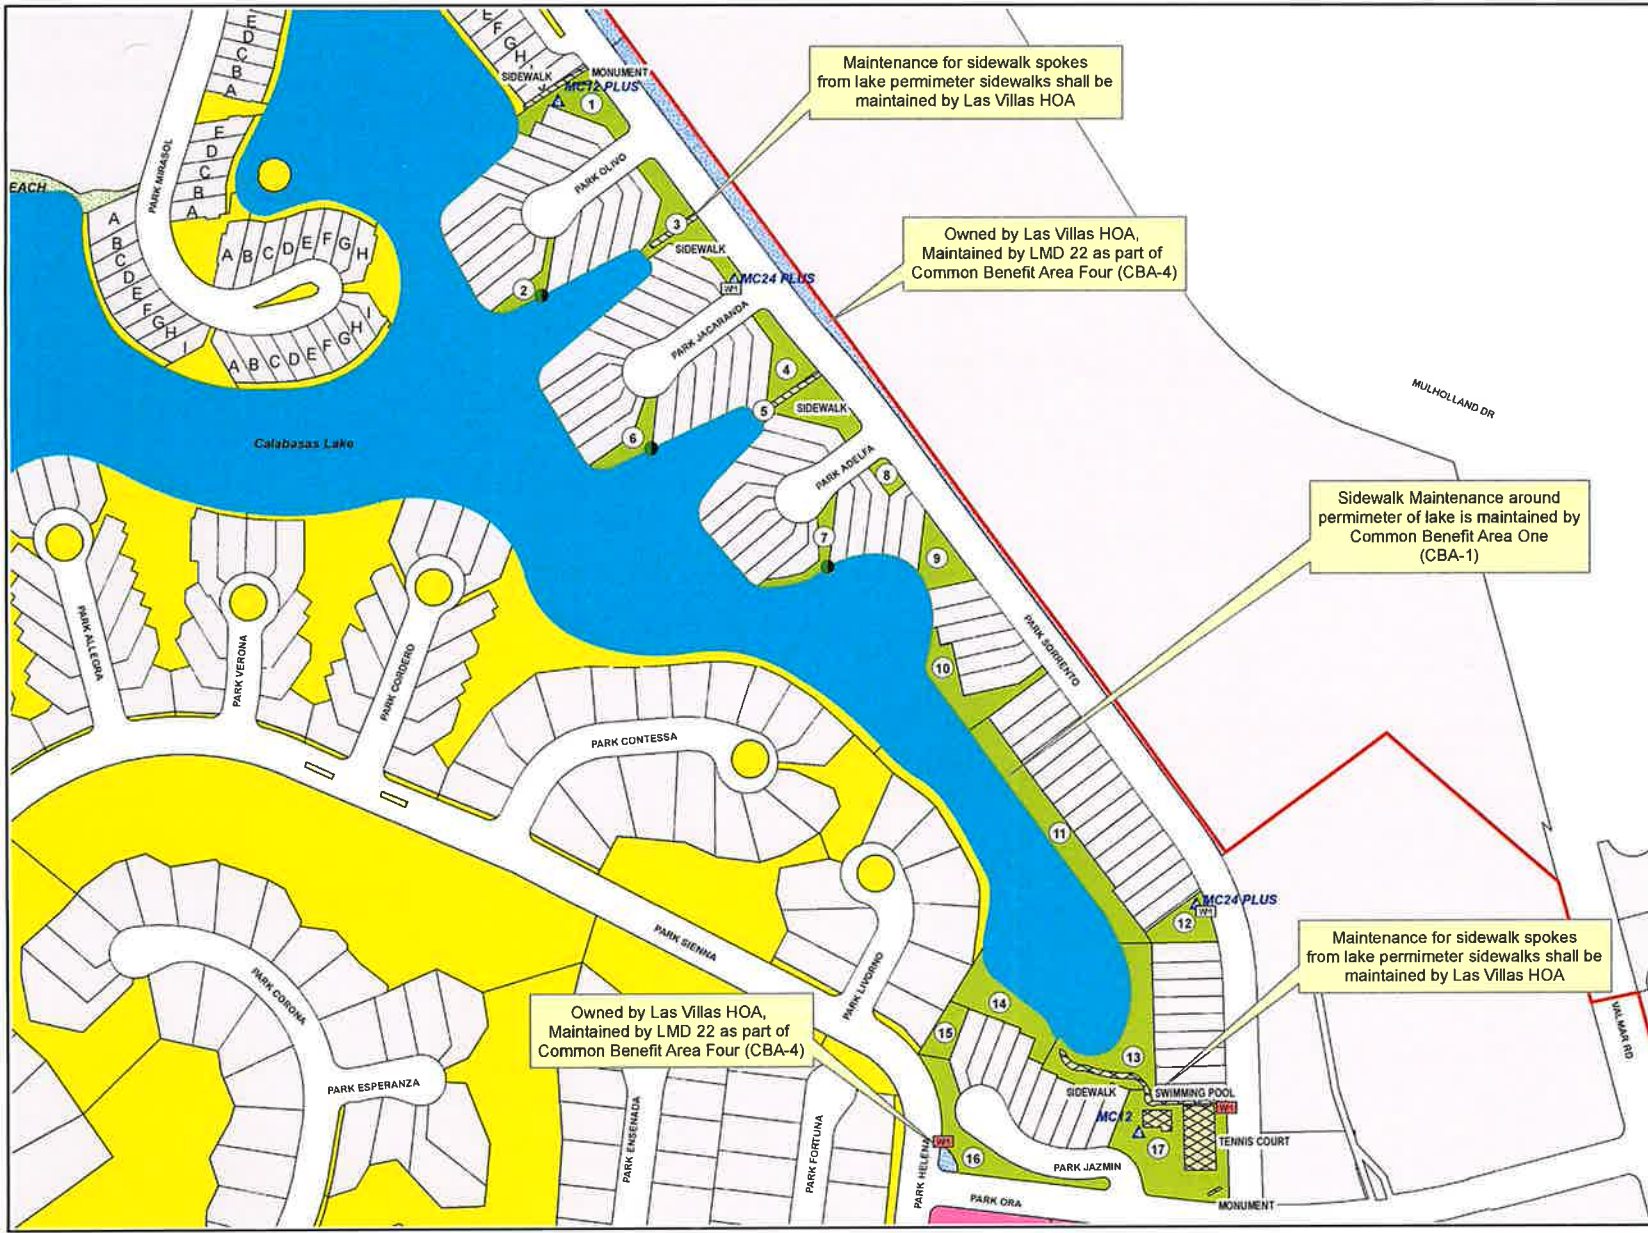

NOT TO
SCALE

CITY of CALABASAS

**LANDSCAPE
MAINTENANCE
DISTRICT 22**

**ZONE 11
LAS VILLAS**

- LEGEND/KEY**
- CURB DRAIN
 - CATCHBASIN INLET
 - STORM DRAIN INLET
 - IRRIGATION CONTROLLERS/DEVICES**
 - ▲ CALSENSE
 - ▲ DIG
 - ▲ HUNTER
 - ▲ IRRI-TROL
 - ▲ LEIT
 - ▲ RAIN BIRD
 - ▲ RAIN MASTER
 - ▲ STERLING
 - WM WATER METER - POTABLE
 - WM WATER METER - NON-POTABLE
 - STRUCTURES
 - V_DITCHES
 - HORSE TRAIL
 - LANDSCAPE MAINTENANCE AREAS**
 - PARCELS/PRIVATE PROPERTY
 - BELLAGIO HOA
 - CALABASAS HILLS AND ESTATES HOA
 - CALABASAS PARK HOA
 - LAS VILLAS HOA
 - WESTRIDGE HOA
 - CBA-1 - ASSOCIATION PARK & McCOY CREEK
 - CBA-4 - VARIOUS PARKWAYS
 - CBA-5 - PARKWAY CALABASAS
 - CBA-6 - CRCD, OTCO, CCW & CCS-ZONE 26
 - CALABASAS LAKE

NOT TO SCALE
12/27/10
PAGE 1 OF 1

CITY of CALABASAS

**LANDSCAPE
MAINTENANCE
DISTRICT 22**

**ZONE 7
CALABASAS
PARK**

OVERVIEW MAP

- LEGEND/KEY**
- CURB DRAIN
 - CATCHBASIN INLET
 - STORM DRAIN INLET
 - IRRIGATION CONTROLLERS/DEVICES**
 - CALSENSE
 - DIG
 - HUNTER
 - IRRI-TROL
 - LEIT
 - RAIN BIRD
 - RAIN MASTER
 - STERLING
 - WATER METER - POTABLE
 - WATER METER - NON-POTABLE
 - STRUCTURES
 - V_DITCHES
 - HORSE TRAIL
 - LANDSCAPE MAINTENANCE AREAS**
 - PARCEL/PRIVATE PROPERTY
 - BELLAGIO HOA
 - CALABASAS HILLS AND ESTATES HOA
 - CALABASAS PARK HOA
 - LAS VILLAS HOA
 - WESTRIDGE HOA
 - CBA-1 - ASSOCIATION PARK & MCCOY CREEK
 - CBA-4 - VARIOUS PARKWAYS
 - CBA-5 - PARKWAY CALABASAS
 - CBA-5 - CRCD, OTCD, CCW & CCS-ZONE 26
 - CALABASAS LAKE