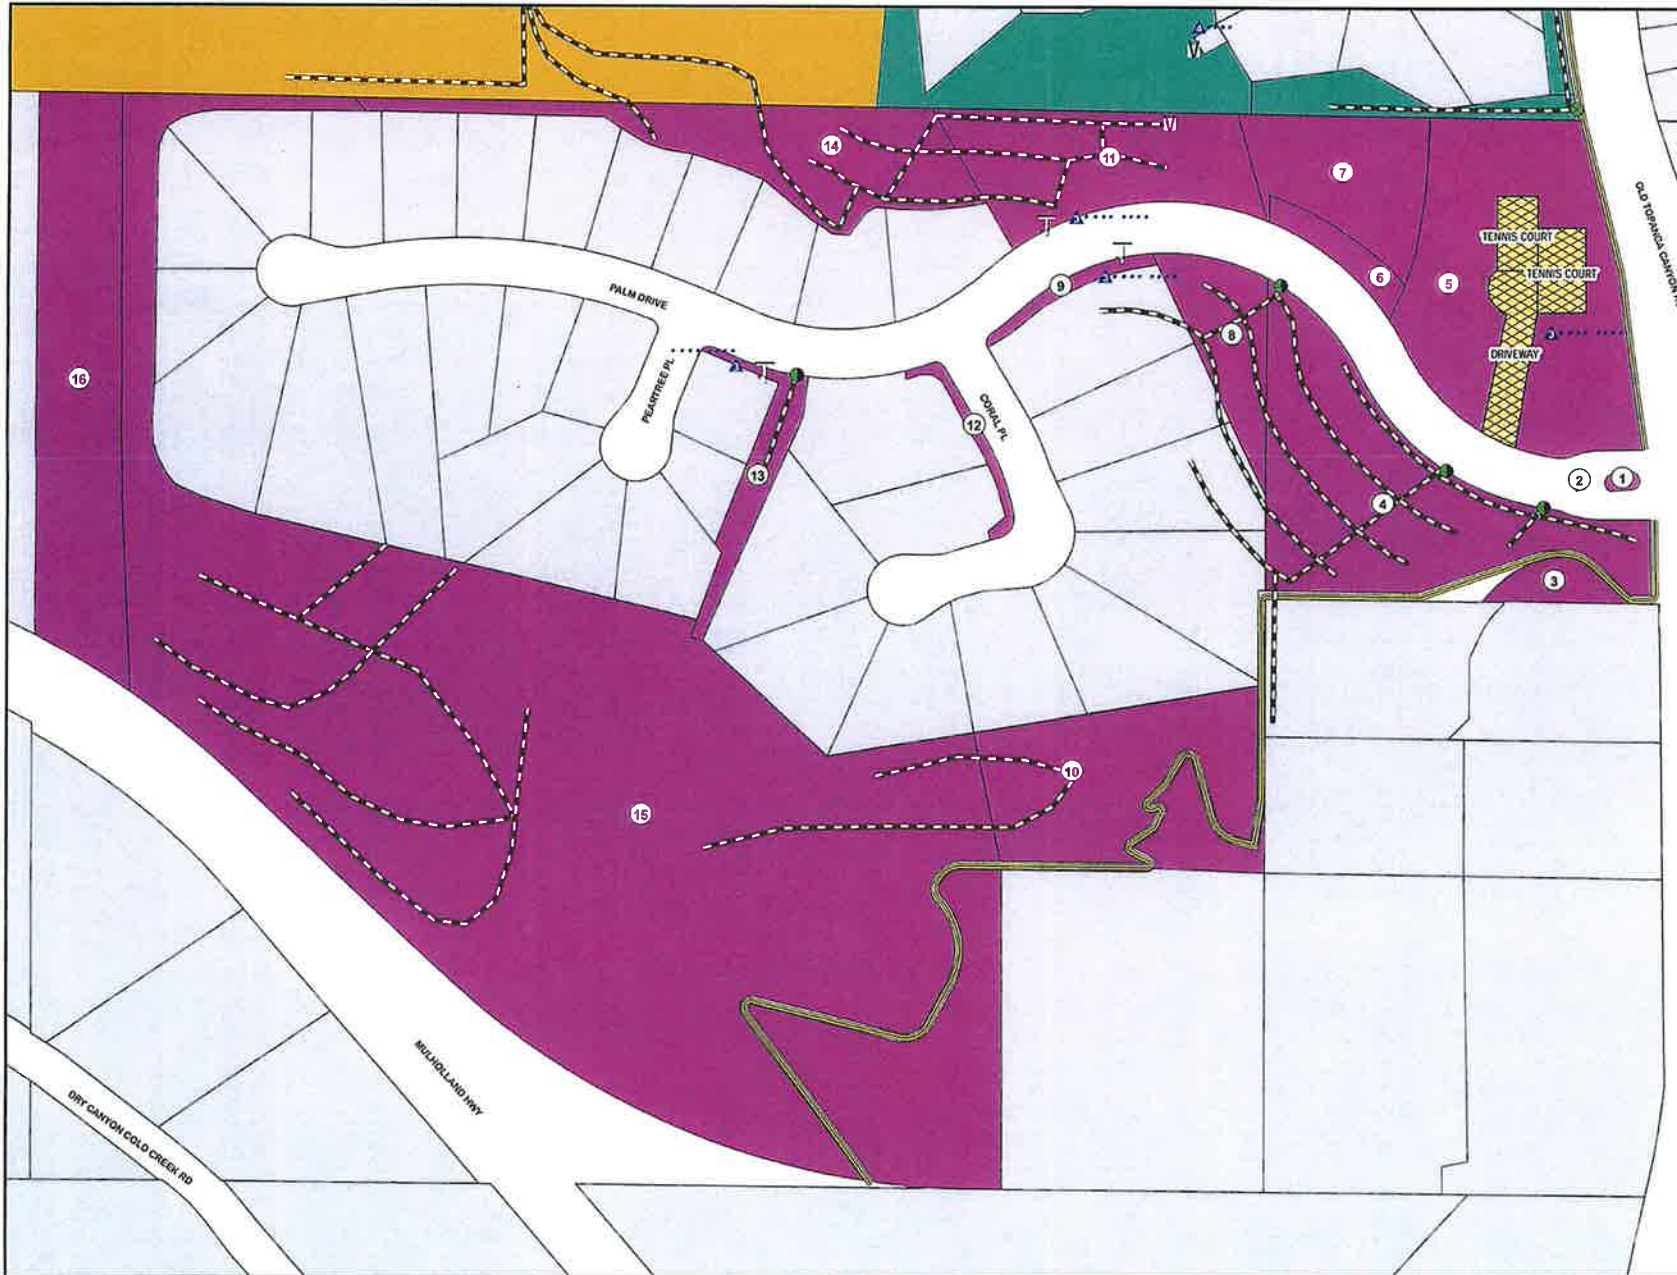

NOT TO SCALE
12/27/10
PAGE 3 OF 3

CITY of CALABASAS
LANDSCAPE LIGHTING ACT
DISTRICT 22
REVISED AREAS ONLY
JANUARY 2009

LEGEND/KEY

- CURB DRAIN
- Ⓢ CATCHBASIN INLET
- V STORM DRAIN INLET
- IRRIGATION CONTROLLERS/DEVICES
- ▲ CALSENSE
- ▲ DIG
- ▲ IRRI-TROL
- ▲ LEIT
- ▲ RAIN BIRD
- ▲ STERLING
- ⋮ WATER METER
- ▨ STRUCTURES
- V- DITCHES
- Horse Trails
- LANDSCAPE MAINTENANCE AREAS
- PARCELS/PRIVATE PROPERTY
- CALABASAS COUNTRY ESTATES HOA
- CALABASAS PARK ESTATES HOA
- CLAIRIDGE HOA
- OAK PARK HOA
- PALATINO HOA
- PARK SORRENTO HOA
- THE RIDGE HOA
- VISTA POINTE HOA
- CALABASAS LAKE

NOT TO
SCALE

CITY of CALABASAS

**LANDSCAPE
MAINTENANCE
DISTRICT 22**

**ZONE 11
LAS VILLAS**

- LEGEND/KEY**
- CURB DRAIN
 - CATCHBASIN INLET
 - STORM DRAIN INLET
 - IRRIGATION CONTROLLERS/DEVICES**
 - ▲ CALSENSE
 - ▲ DIG
 - ▲ HUNTER
 - ▲ IRRI-TROL
 - ▲ LEIT
 - ▲ RAIN BIRD
 - ▲ RAIN MASTER
 - ▲ STERLING
 - WM WATER METER - POTABLE
 - WM WATER METER - NON-POTABLE
 - STRUCTURES
 - V_DITCHES
 - HORSE TRAIL
 - LANDSCAPE MAINTENANCE AREAS**
 - PARCELS/PRIVATE PROPERTY
 - BELLAGIO HOA
 - CALABASAS HILLS AND ESTATES HOA
 - CALABASAS PARK HOA
 - LAS VILLAS HOA
 - WESTRIDGE HOA
 - CBA-1 - ASSOCIATION PARK & McCOY CREEK
 - CBA-4 - VARIOUS PARKWAYS
 - CBA-5 - PARKWAY CALABASAS
 - CBA-6 - CRCD, OTCO, CCW & CCS-ZONE 26
 - CALABASAS LAKE