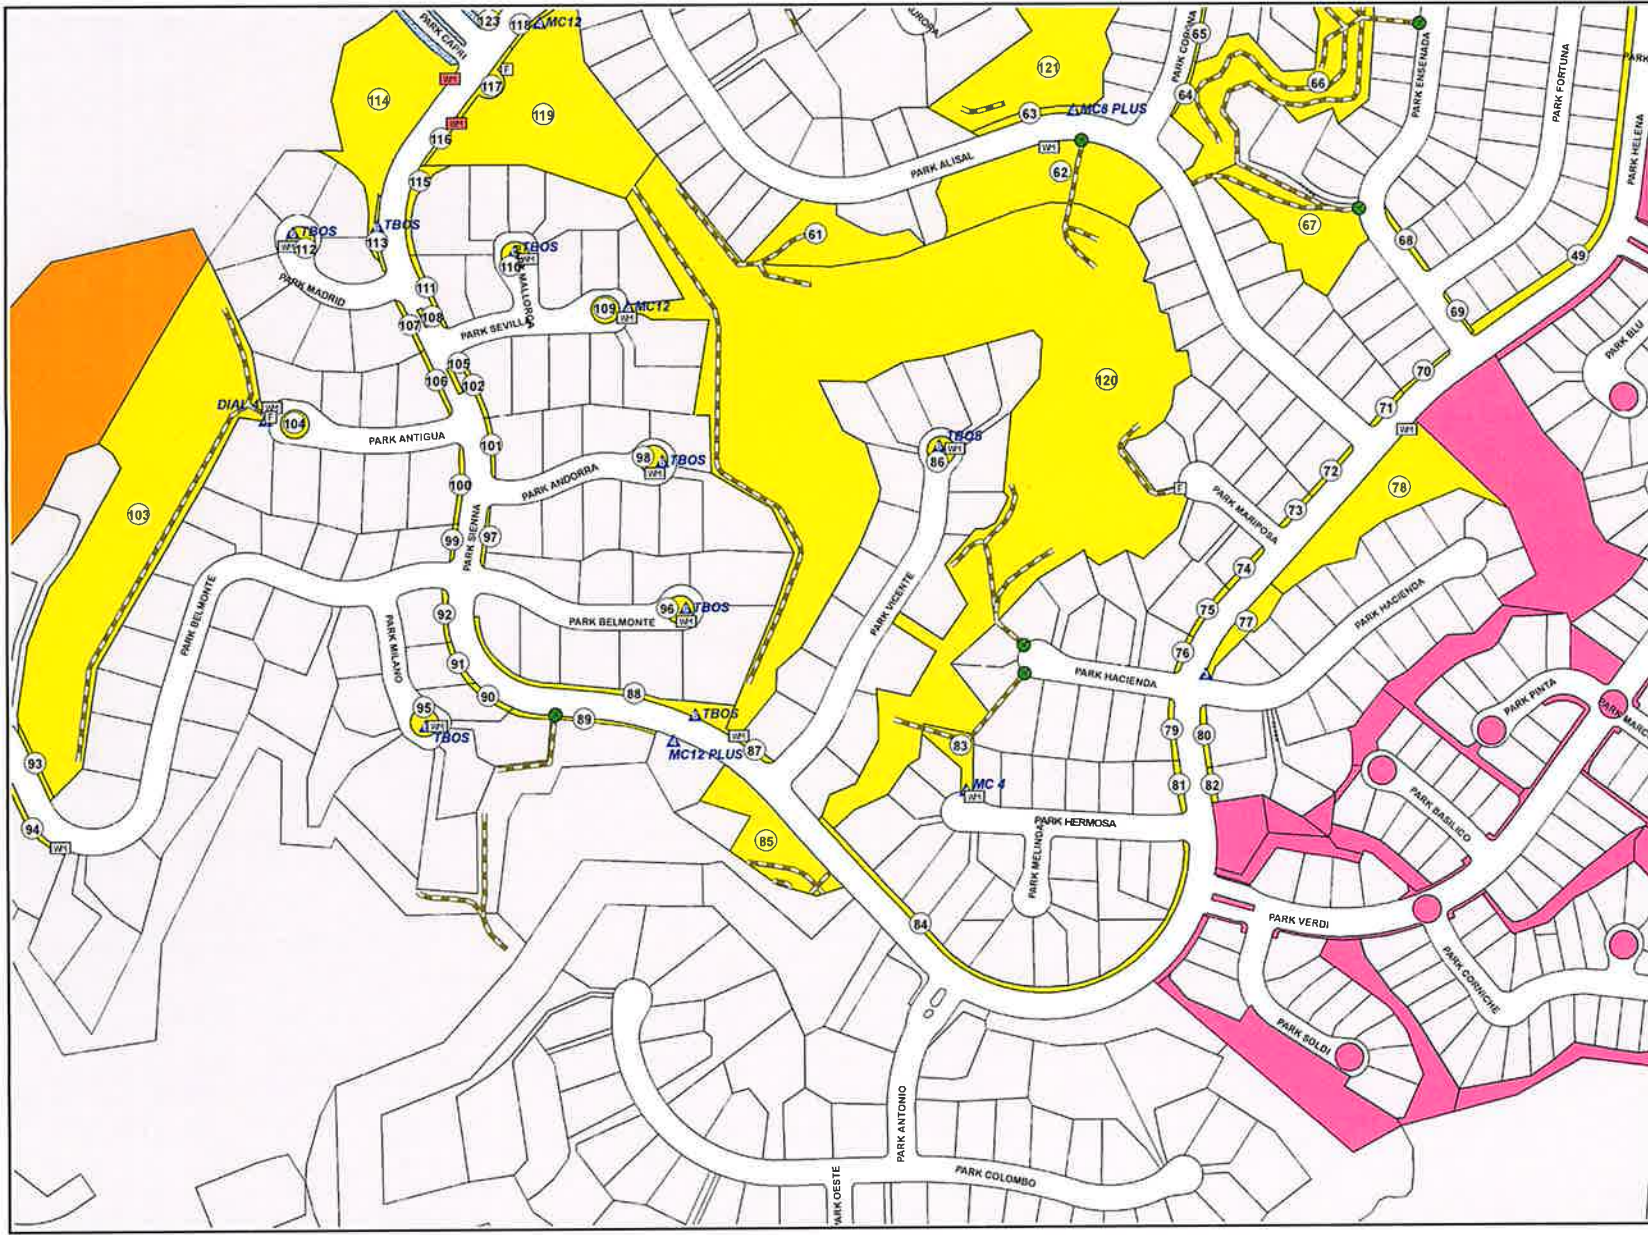

CITY of CALABASAS

**LANDSCAPE
MAINTENANCE
DISTRICT 22**

**ZONE 7
CALABASAS
PARK**

1. **LEGEND/KEY**
2. CURB DRAIN
   - CATCHBASIN INLET
   - STORM DRAIN INLET
   - **IRRIGATION CONTROLLERS/DEVICES**
   - CALSENSE
   - DIG
   - HUNTER
   - IRRI-TROL
   - LEIT
   - RAIN BIRD
   - RAIN MASTER
   - STERLING
   - WATER METER - POTABLE
   - WATER METER - NON-POTABLE
   - STRUCTURES
   - V_DITCHES
   - HORSE TRAIL
   - **LANDSCAPE MAINTENANCE AREAS**
   - PARCELS/PRIVATE PROPERTY
   - BELLAGIO HOA
   - CALABASAS HILLS AND ESTATES HOA
   - CALABASAS PARK HOA
   - LAS VILLAS HOA
   - WESTRIDGE HOA
   - CBA-1 - ASSOCIATION PARK & MCCOY CREEK
   - CBA-4 - VARIOUS PARKWAYS
   - CBA-5 - PARKWAY CALABASAS
   - CBA-6 - CRCD, OTCD, CCW & CCS-ZONE 26
   - CALABASAS LAKE

NOT TO SCALE
12/27/10
PAGE 3 OF 4