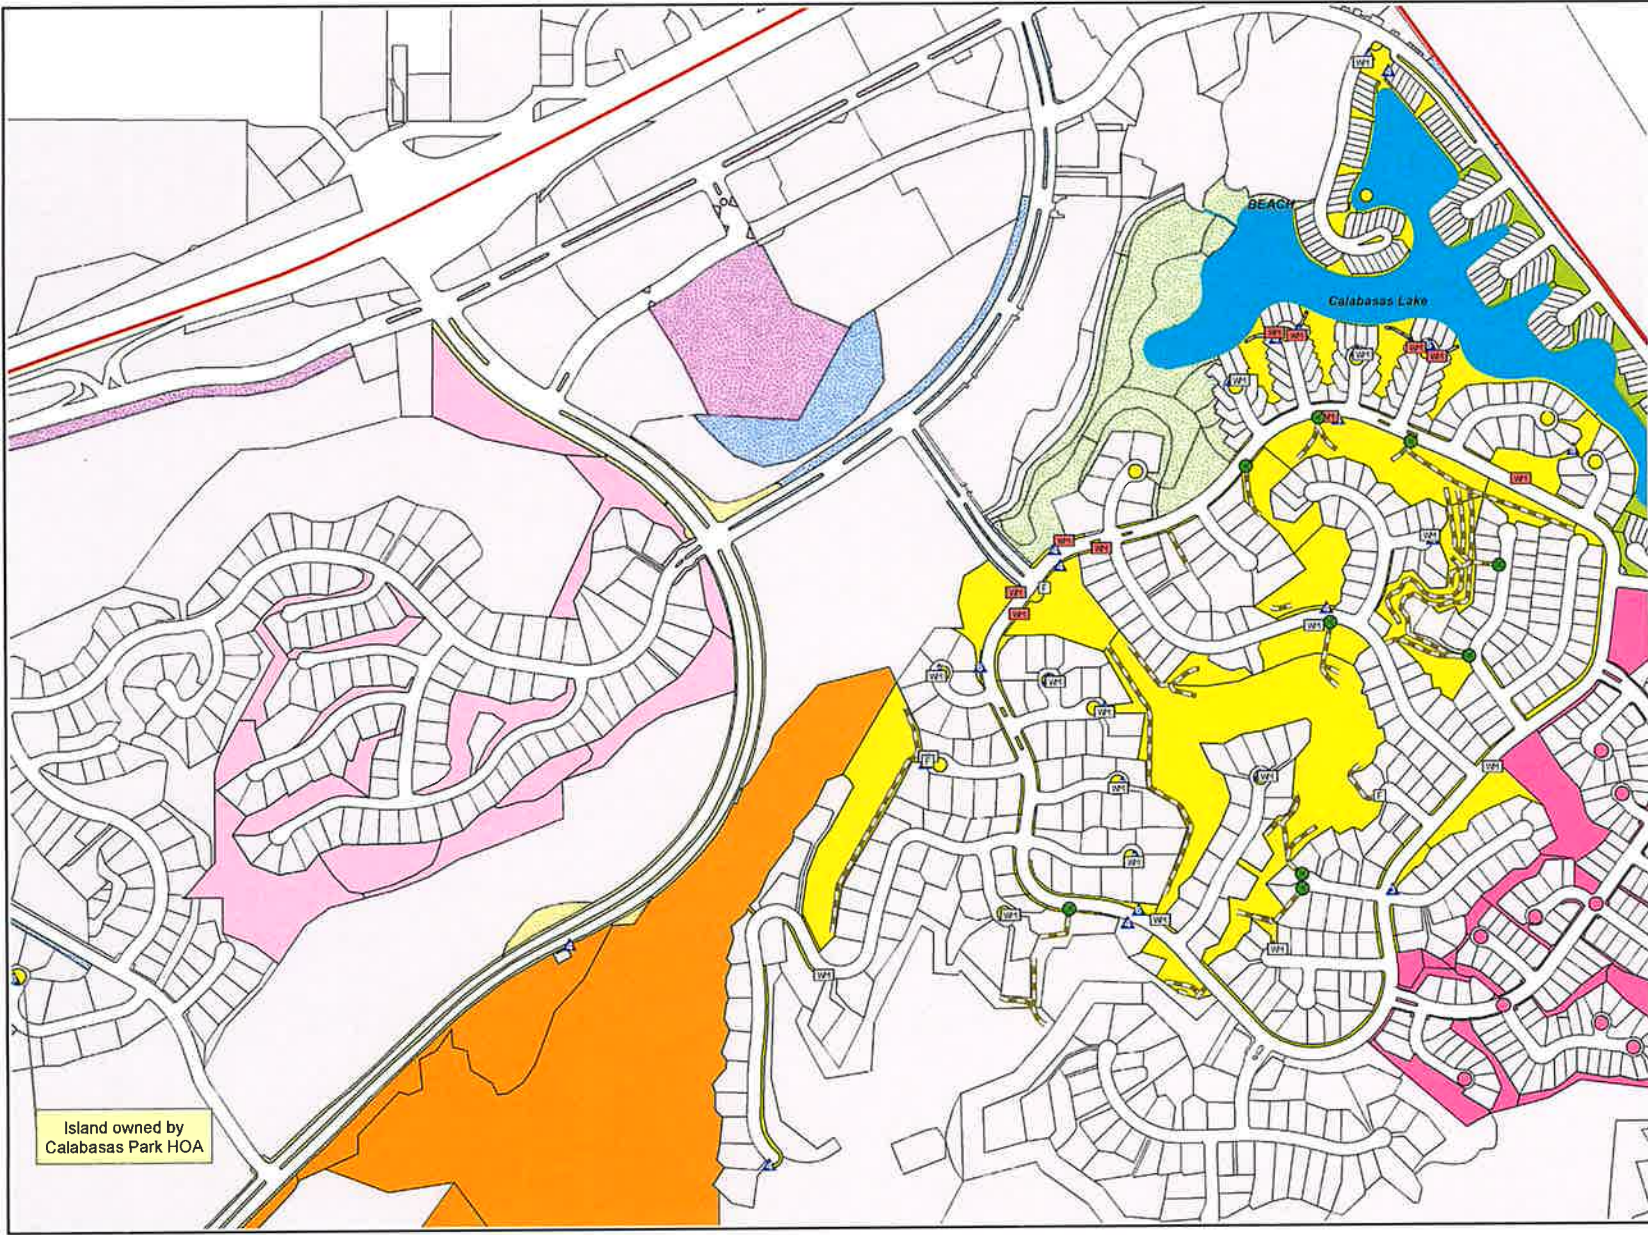

NOT TO
SCALE

CITY of CALABASAS

**LANDSCAPE
MAINTENANCE
DISTRICT 22**

**ZONE 11
LAS VILLAS**

- LEGEND/KEY**
- CURB DRAIN
 - CATCHBASIN INLET
 - STORM DRAIN INLET
 - IRRIGATION CONTROLLERS/DEVICES**
 - ▲ CALSENSE
 - ▲ DIG
 - ▲ HUNTER
 - ▲ IRRI-TROL
 - ▲ LEIT
 - ▲ RAIN BIRD
 - ▲ RAIN MASTER
 - ▲ STERLING
 - WM WATER METER - POTABLE
 - WM WATER METER - NON-POTABLE
 - STRUCTURES
 - V_DITCHES
 - HORSE TRAIL
 - LANDSCAPE MAINTENANCE AREAS**
 - PARCELS/PRIVATE PROPERTY
 - BELLAGIO HOA
 - CALABASAS HILLS AND ESTATES HOA
 - CALABASAS PARK HOA
 - LAS VILLAS HOA
 - WESTRIDGE HOA
 - CBA-1 - ASSOCIATION PARK & McCOY CREEK
 - CBA-4 - VARIOUS PARKWAYS
 - CBA-5 - PARKWAY CALABASAS
 - CBA-6 - CRCD, OTCO, CCW & CCS-ZONE 26
 - CALABASAS LAKE

NOT TO SCALE
12/27/10
PAGE 1 OF 1

CITY of CALABASAS

**LANDSCAPE
MAINTENANCE
DISTRICT 22**

**ZONE 7
CALABASAS
PARK**

OVERVIEW MAP

- LEGEND/KEY**
- CURB DRAIN
 - CATCHBASIN INLET
 - STORM DRAIN INLET
 - IRRIGATION CONTROLLERS/DEVICES**
 - CALSENSE
 - DIG
 - HUNTER
 - IRRI-TROL
 - LEIT
 - RAIN BIRD
 - RAIN MASTER
 - STERLING
 - WATER METER - POTABLE
 - WATER METER - NON-POTABLE
 - STRUCTURES
 - V_DITCHES
 - HORSE TRAIL
 - LANDSCAPE MAINTENANCE AREAS**
 - PARCEL/PRIVATE PROPERTY
 - BELLAGIO HOA
 - CALABASAS HILLS AND ESTATES HOA
 - CALABASAS PARK HOA
 - LAS VILLAS HOA
 - WESTRIDGE HOA
 - CBA-1 - ASSOCIATION PARK & MCCOY CREEK
 - CBA-4 - VARIOUS PARKWAYS
 - CBA-5 - PARKWAY CALABASAS
 - CBA-5 - CRCD, OTCD, CCW & CCS-ZONE 26
 - CALABASAS LAKE