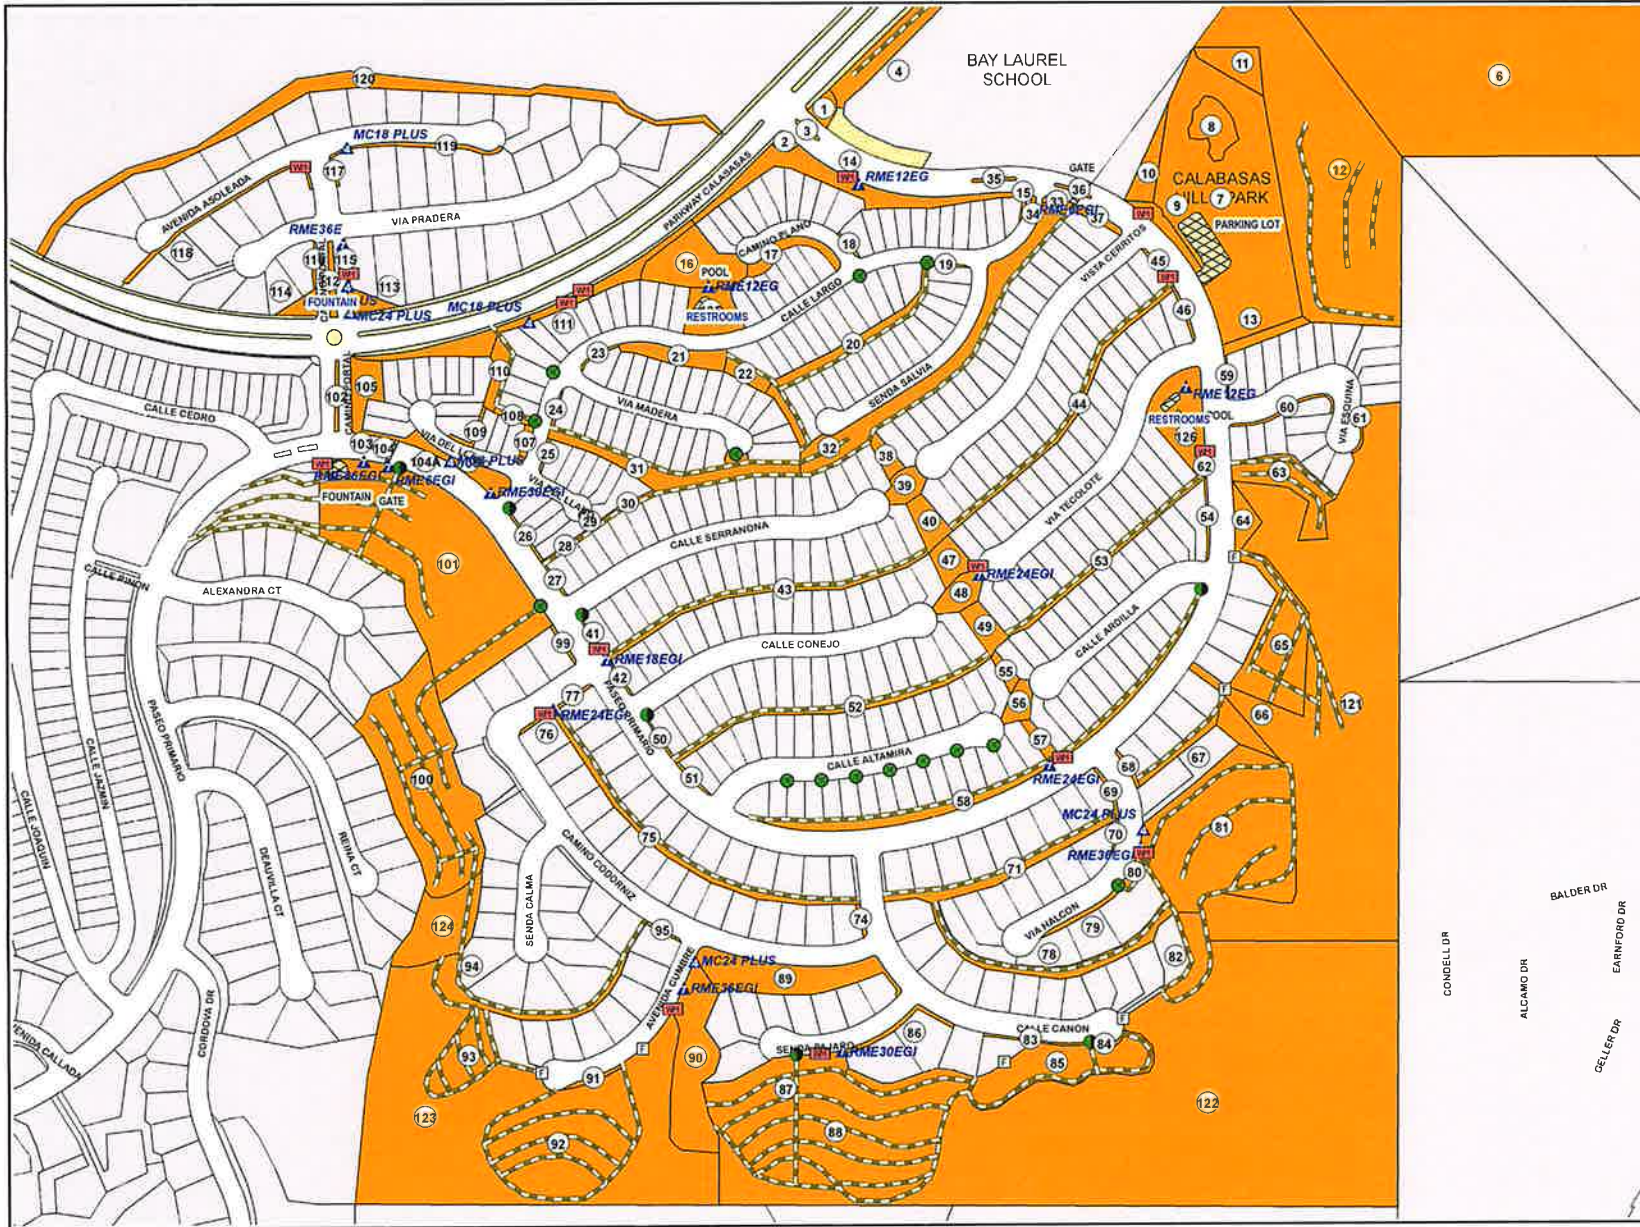

NOT TO
SCALE

12/27/10
PAGE 2 OF 3

CITY of CALABASAS

LANDSCAPE MAINTENANCE DISTRICT 22

**ZONE 6
CALABASAS HILLS AND CALABASAS HILLS ESTATES**

- LEGEND/KEY**
- CURB DRAIN
 - CATCH-BASIN INLET
 - STORM DRAIN INLET
 - IRRIGATION CONTROLLERS/DEVICES**
 - CALSENSE
 - DIG
 - HUNTER
 - IRRIG-TROL
 - LEIT
 - RAIN BIRD
 - RAIN MASTER
 - STERLING
 - WATER METER - POTABLE
 - WATER METER - NON-POTABLE
 - STRUCTURES
 - V_DITCHES
 - HORSE TRAIL
 - LANDSCAPE MAINTENANCE AREAS**
 - PARCELS/PRIVATE PROPERTY
 - BELLAGIO HOA
 - CALABASAS HILLS AND ESTATES HOA
 - CALABASAS PARK HOA
 - LAS VILLAS HOA
 - WESTRIDGE HOA
 - CBA-1 - ASSOCIATION PARK & MCCOY CREEK
 - CBA-4 - VARIOUS PARKWAYS
 - CBA-5 - PARKWAY CALABASAS
 - CBA-6 - CRCD, OTCD, CGW & CCS-ZONE 28
 - CALABASAS LAKE

NOT TO SCALE
12/27/10
PAGE 3 OF 3

CITY of CALABASAS
LANDSCAPE LIGHTING ACT
DISTRICT 22
REVISED AREAS ONLY
JANUARY 2009

LEGEND/KEY

- CURB DRAIN
- Ⓢ CATCHBASIN INLET
- V STORM DRAIN INLET
- IRRIGATION CONTROLLERS/DEVICES
- ▲ CALSENSE
- ▲ DIG
- ▲ IRRI-TROL
- ▲ LEIT
- ▲ RAIN BIRD
- ▲ STERLING
- ⋮ WATER METER
- ▨ STRUCTURES
- V- DITCHES
- Horse Trails
- LANDSCAPE MAINTENANCE AREAS
- PARCELS/PRIVATE PROPERTY
- CALABASAS COUNTRY ESTATES HOA
- CALABASAS PARK ESTATES HOA
- CLAIRIDGE HOA
- OAK PARK HOA
- PALATINO HOA
- PARK SORRENTO HOA
- THE RIDGE HOA
- VISTA POINTE HOA
- CALABASAS LAKE