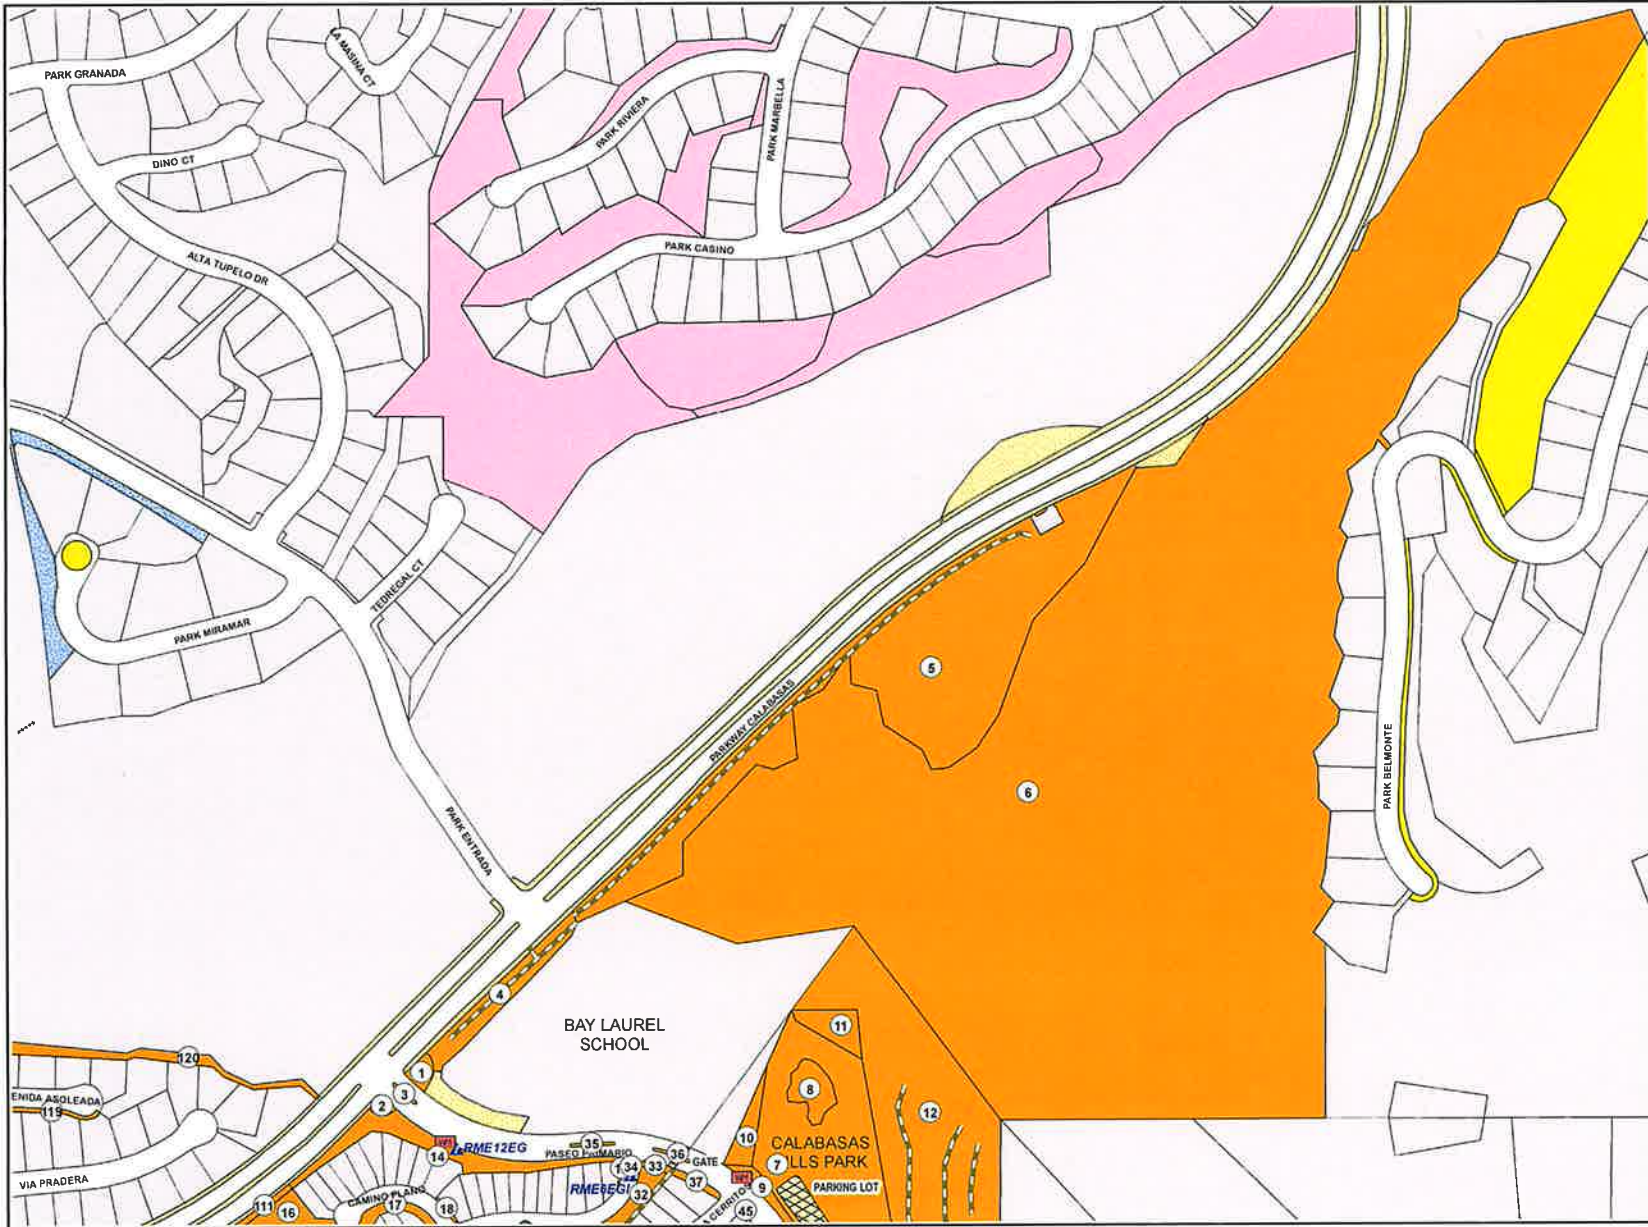

CITY of CALABASAS

**LANDSCAPE
MAINTENANCE
DISTRICT 22**

ZONE 6

**CALABASAS HILLS
AND CALABASAS
HILLS ESTATES**

LEGEND/KEY

- CURB DRAIN
- CATCHBASIN INLET
- STORM DRAIN INLET
- **IRRIGATION CONTROLLERS/DEVICES**
- CALSENSE
- DIG
- HUNTER
- IRRI-TROL
- LEIT
- RAIN BIRD
- RAIN MASTER
- STERLING
- WATER METER - POTABLE
- WATER METER - NON-POTABLE
- STRUCTURES
- V. DITCHES
- HORSE TRAIL
- **LANDSCAPE MAINTENANCE AREAS**
- PARCELS/PRIVATE PROPERTY
- BELLAGIO HOA
- CALABASAS HILLS AND ESTATES HOA
- CALABASAS PARK HOA
- LAS VILLAS HOA
- WESTRIDGE HOA
- CBA-1 - ASSOCIATION PARK & MCCOY CREEK
- CBA-4 - VARIOUS PARKWAYS
- CBA-5 - PARKWAY CALABASAS
- CBA-8 - CRCD, OTCD, CCW & CCS-ZONE 26
- CALABASAS LAKE

NOT TO
SCALE

12/27/10
PAGE 2 OF 3