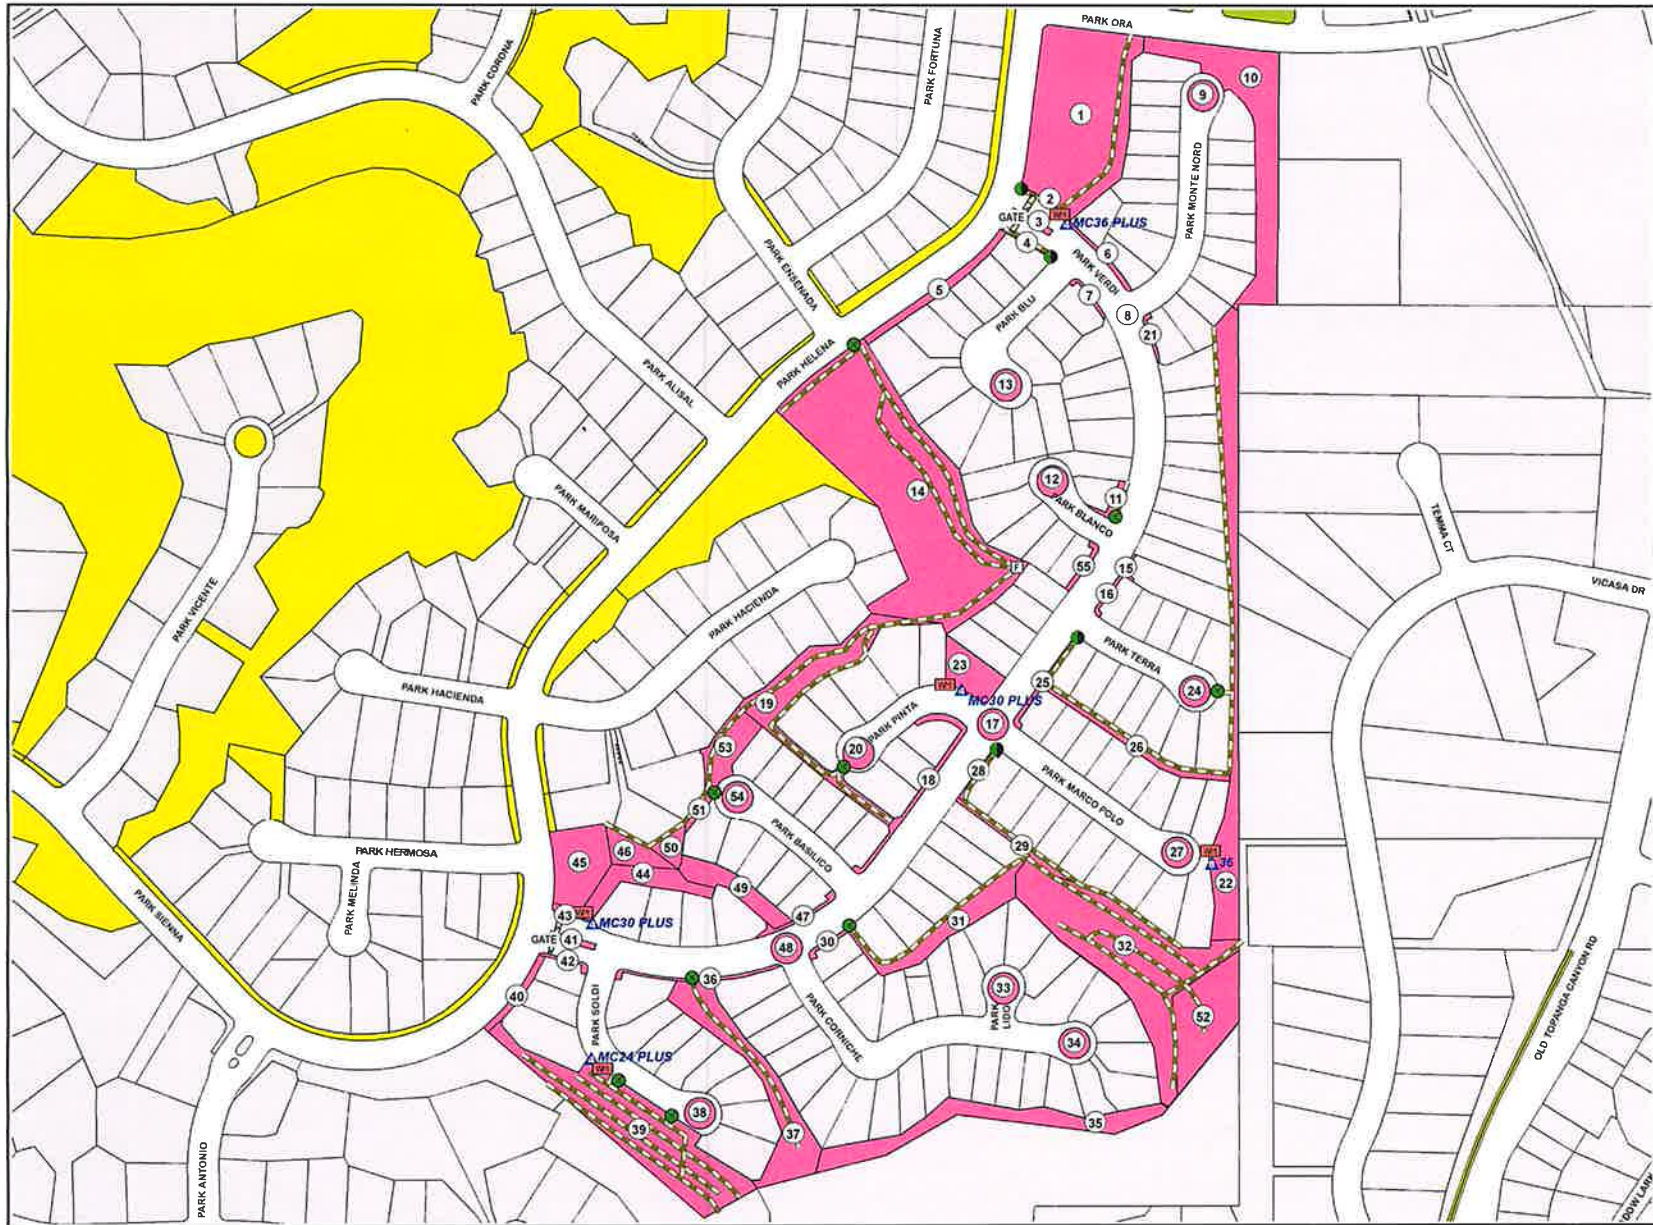

CITY of CALABASAS

**LANDSCAPE
MAINTENANCE
DISTRICT 22**

**ZONE 4
BELLAGIO**

- LEGEND/KEY**
- CURB DRAIN
 - CATCHBASIN INLET
 - STORM DRAIN INLET
 - IRRIGATION CONTROLLERS/DEVICES**
 - CALSENSE
 - DIG
 - HUNTER
 - RRI-TROL
 - LEIT
 - RAIN BIRD
 - RAIN MASTER
 - STERLING
 - WATER METER - POTABLE
 - WATER METER - NON-POTABLE
 - STRUCTURES
 - V-DITCHES
 - HORSE TRAIL
 - LANDSCAPE MAINTENANCE AREAS**
 - PARCELS/PRIVATE PROPERTY
 - BELLAGIO HOA
 - CALABASAS HILLS AND ESTATES HOA
 - CALABASAS PARK HOA
 - LAS VILLAS HOA
 - WESTRIDGE HOA
 - CBA-1 - ASSOCIATION PARK & McCOY CREEK
 - CBA-4 - VARIOUS PARKWAYS
 - CBA-5 - PARKWAY CALABASAS
 - CBA-6 - CRCD, OTC, CCW & CCS-ZONE 26
 - CALABASAS LAKE

NOT TO SCALE
12/27/10
PAGE 1 OF 1

CITY of CALABASAS
LANDSCAPE LIGHTING ACT
DISTRICT 22
REVISED AREAS ONLY
JANUARY 2009

ZONE 5
CALABASAS
COUNTRY ESTATES

- LEGEND/KEY**
- CURB DRAIN
 - CATCHBASIN INLET
 - V STORM DRAIN INLET
 - IRRIGATION CONTROLLER/DEVICES**
 - ▲ CALSENSE
 - ▲ DIG
 - ▲ IRRI-TROL
 - ▲ LEFT
 - ▲ RAIN BIRD
 - ▲ STERLING
 - ↓ WATER METER
 - ▨ STRUCTURES
 - V_DITCHES
 - Horse Trails
 - LANDSCAPE MAINTENANCE AREAS**
 - ▭ PARCELS/PRIVATE PROPERTY
 - ▭ CALABASAS COUNTRY ESTATES HOA
 - ▭ CALABASAS PARK ESTATES HOA
 - ▭ CLAIRIDGE HOA
 - ▭ OAK PARK HOA
 - ▭ PALATINO HOA
 - ▭ PARK SORRENTO HOA
 - ▭ THE RIDGE HOA
 - ▭ VISTA POINTE HOA
 - ▭ CALABASAS LAKE