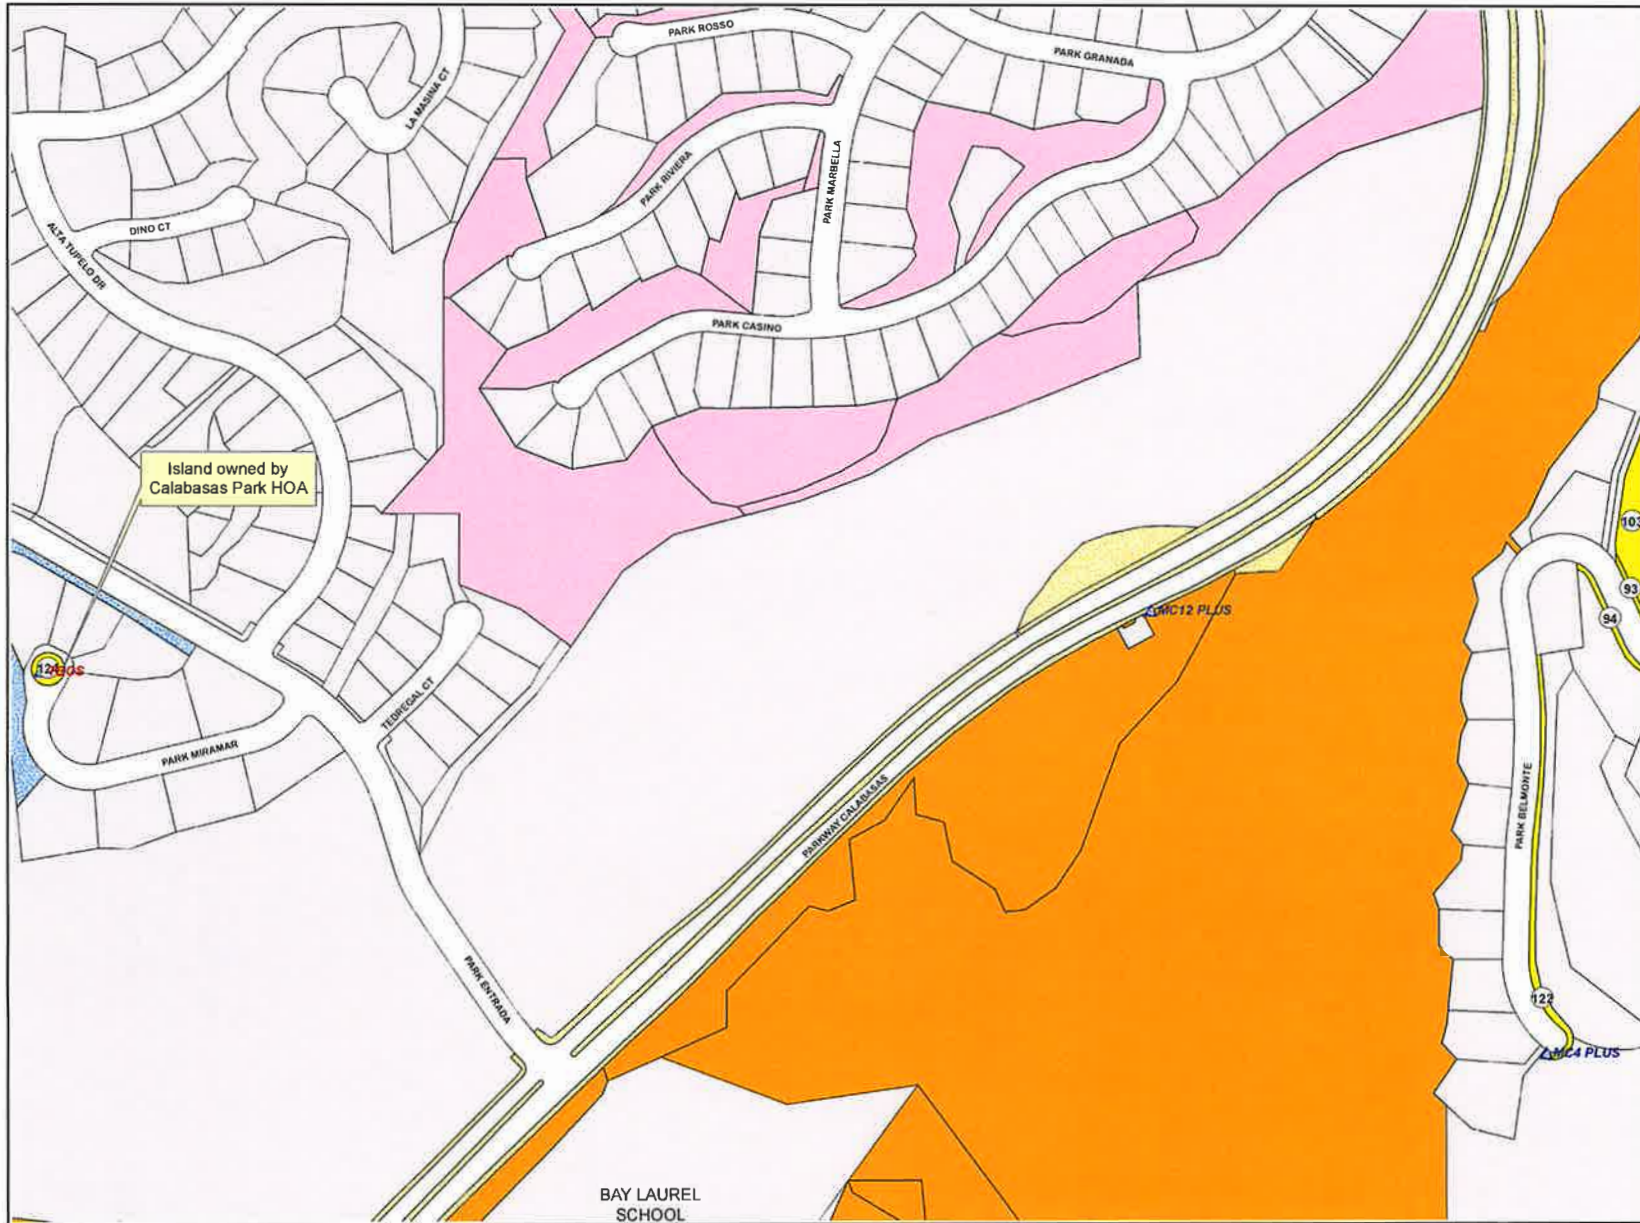

CITY of CALABASAS

LANDSCAPE MAINTENANCE DISTRICT 22

ZONE 7

CALABASAS PARK

LEGEND/KEY

- CURB DRAIN
- CATCH-BASIN INLET
- STORM DRAIN INLET
- IRRIGATION CONTROLLERS/DEVICES
- CALSENSE
- DIG
- HUNTER
- IRRI-TROL
- LEIT
- RAIN BIRD
- RAIN MASTER
- STERLING
- WATER METER - POTABLE
- WATER METER - NON-POTABLE
- STRUCTURES
- V_DITCHES
- HORSE TRAIL

LANDSCAPE MAINTENANCE AREAS

- PARCELS/PRIVATE PROPERTY
- BELLAGIO HOA
- CALABASAS HILLS AND ESTATES HOA
- CALABASAS PARK HOA
- LAS VILLAS HOA
- WESTRIDGE HOA
- CBA-1 - ASSOCIATION PARK & McCOY CREEK
- CBA-4 - VARIOUS PARKWAYS
- CBA-5 - PARKWAY CALABASAS
- CBA-6 - CRCD, OTCD, CCW & CCS-ZONE 26
- CALABASAS LAKE

NOT TO SCALE

12/27/10
PAGE 4 OF 4

extending your reach