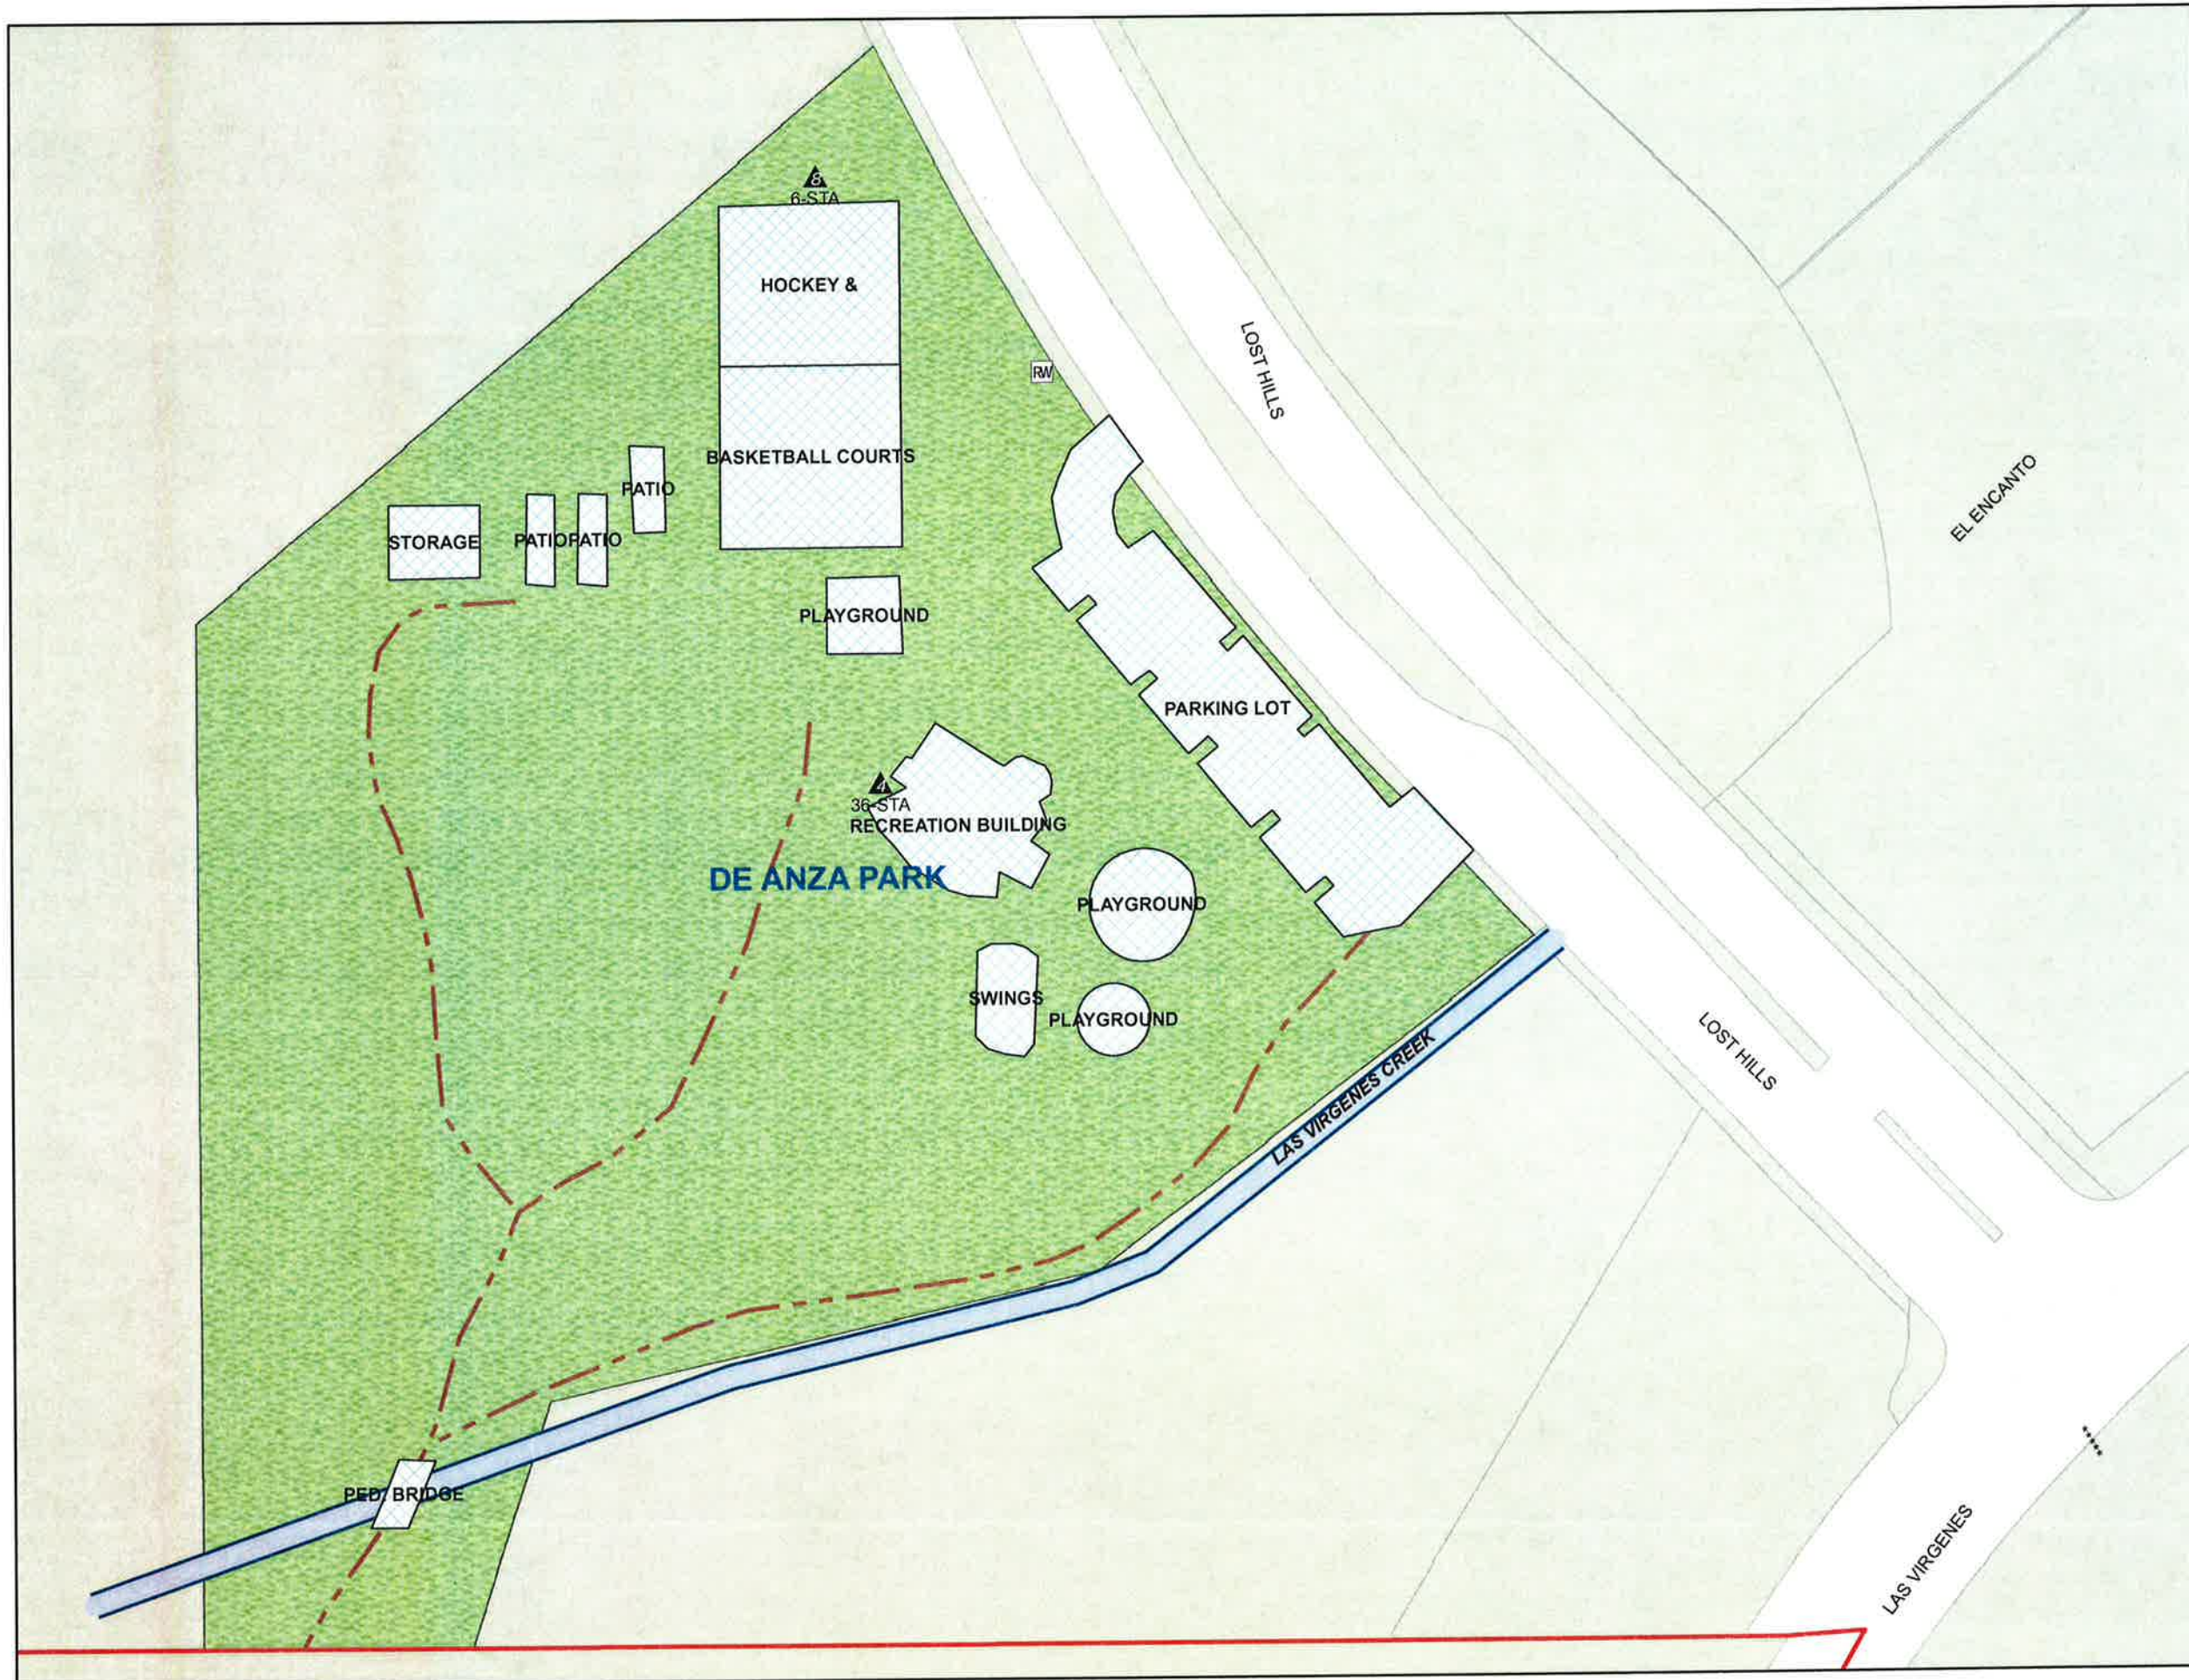

CITY of CALABASAS

DE ANZA PARK LANDSCAPE MAINTENANCE

LEGEND

- PARK
- STRUCTURES
- SIDEWALK
- TRAILS
- FENCING
- V_DITCHES
- CREEK

IRRIGATION CONTROLLERS/DEVICES

- CALSENSE
- CHAMPION
- DIG
- IRRITROL
- LEIT
- RAIN BIRD
- RAINMASTER
- RAINDIAL
- TORO
- BACK FLOW PREVENTOR
- ELECTRIC METER
- WATER METER
- WATER METER - RECLAIMED