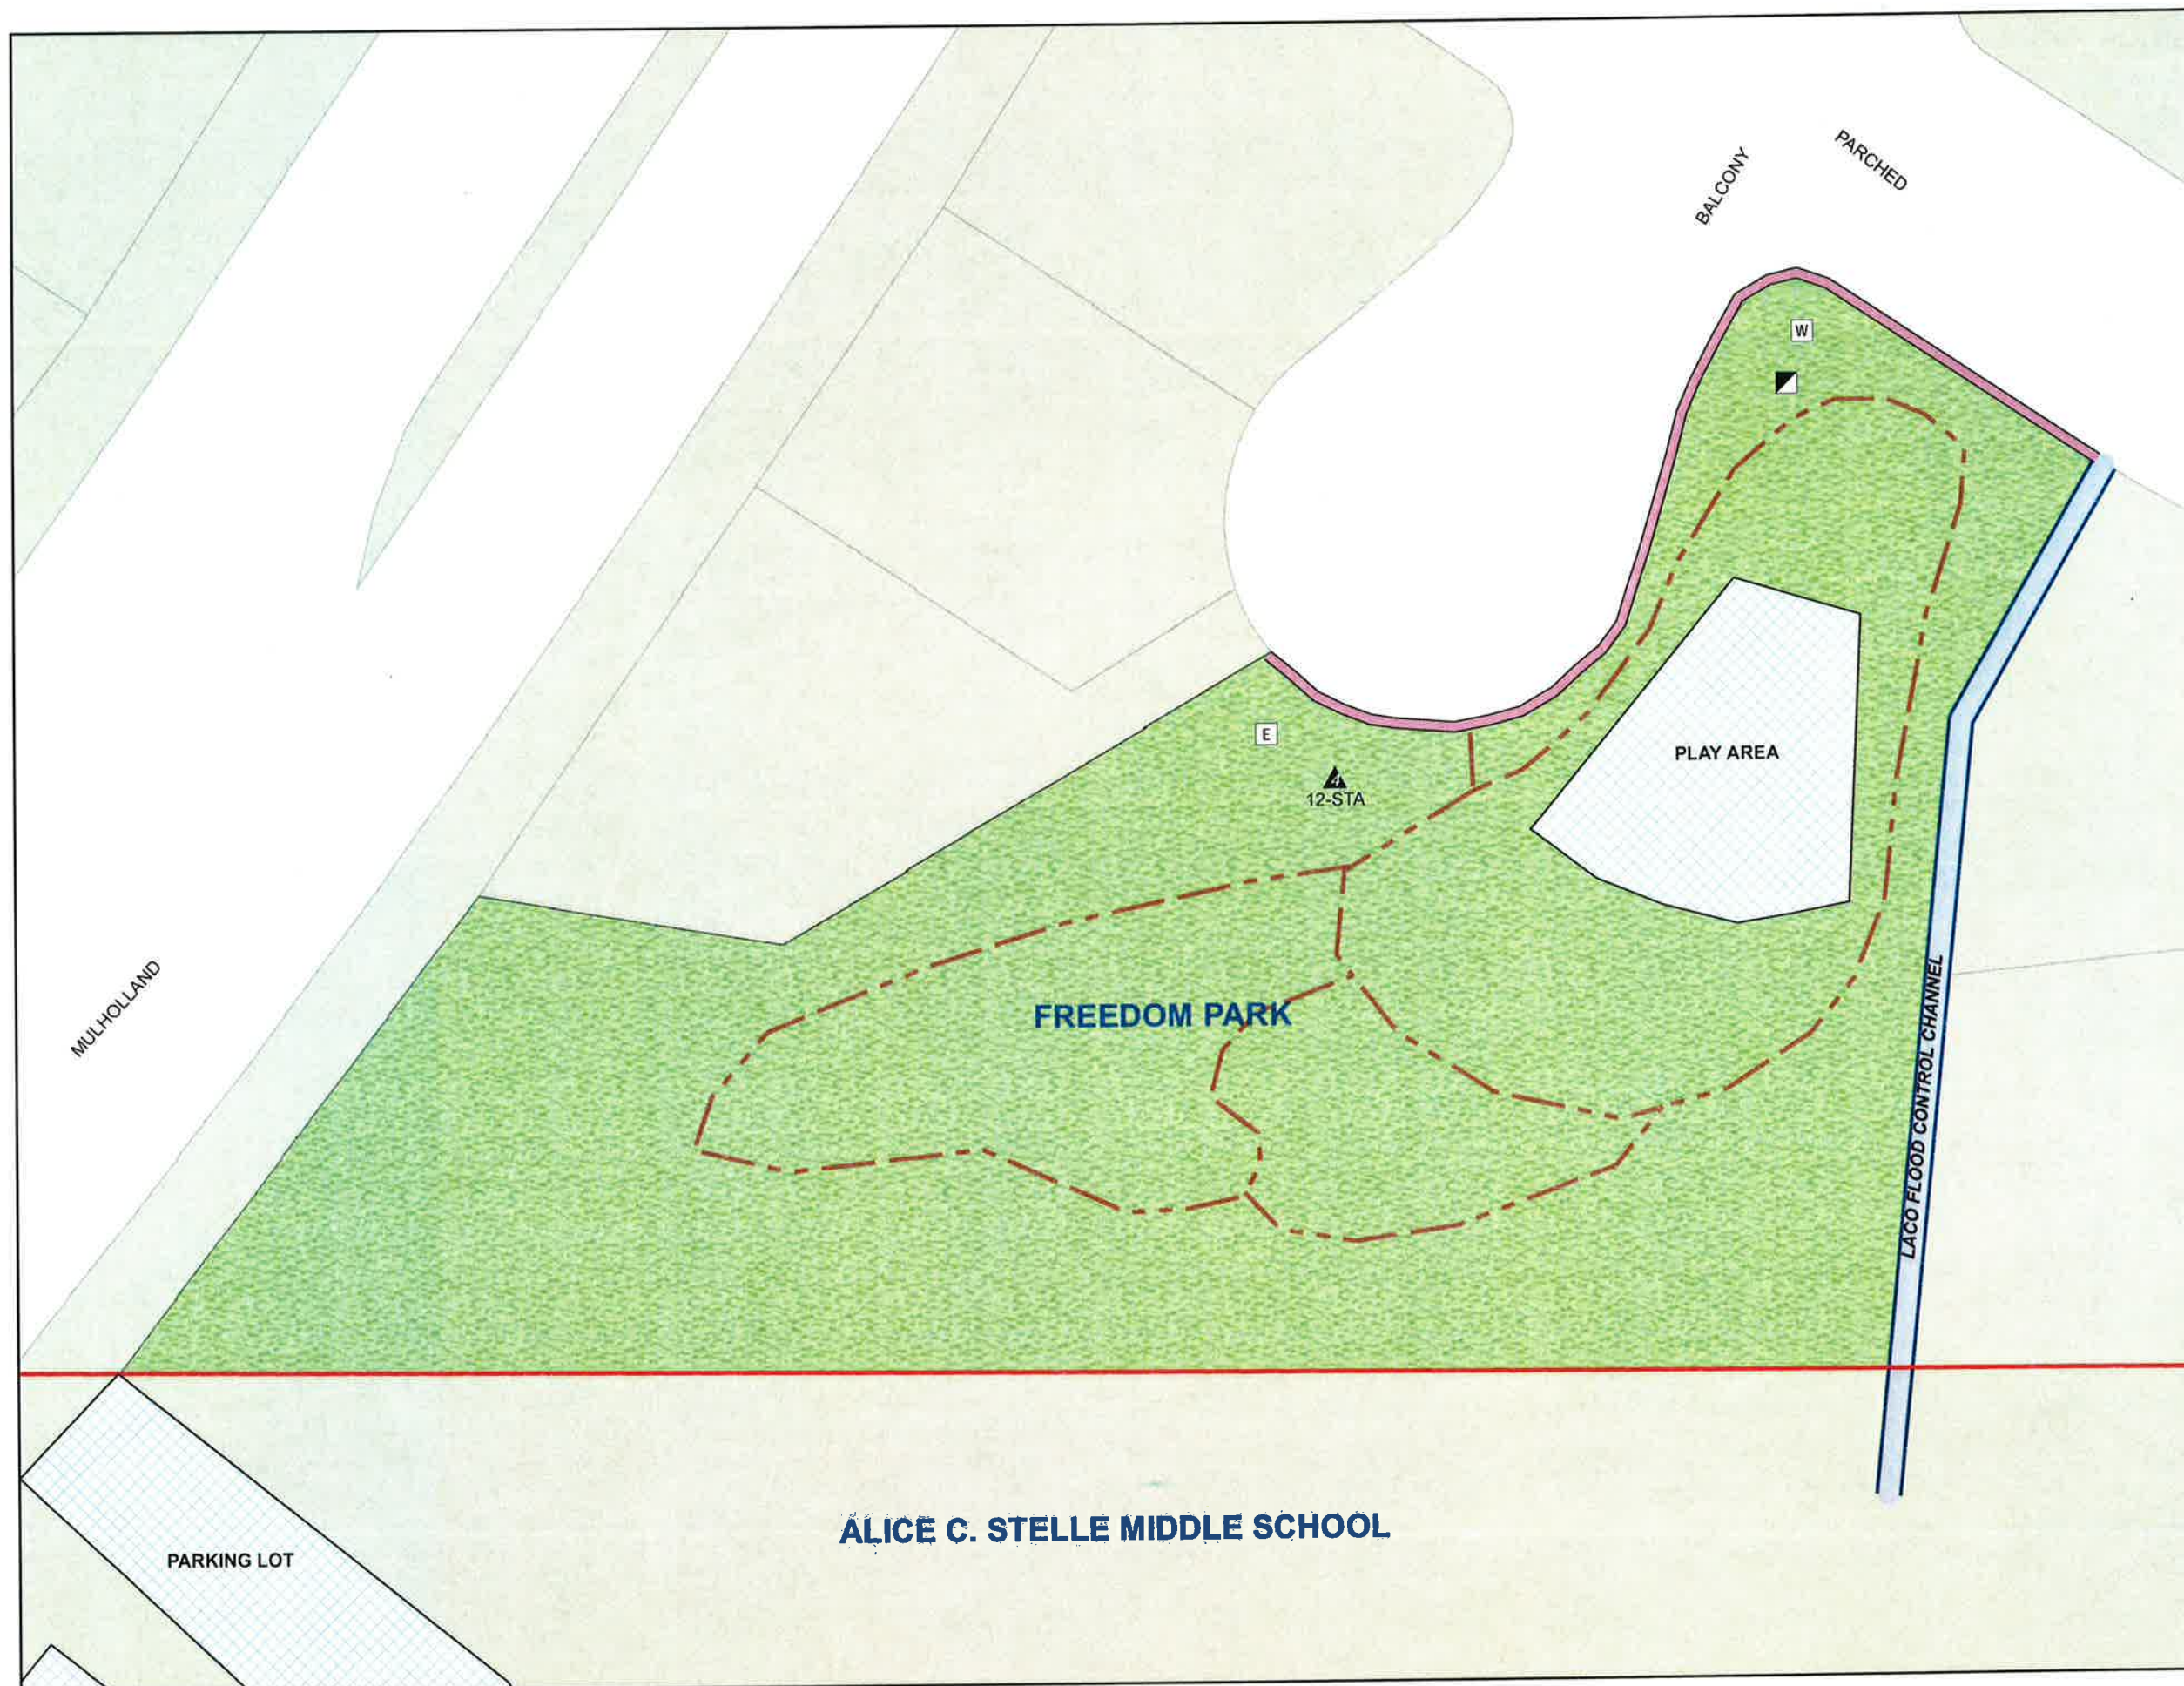

CITY of CALABASAS

FREEDOM PARK LANDSCAPE MAINTENANCE

LEGEND

- PARK
- STRUCTURES
- SIDEWALK
- TRAILS
- FENCING
- V_DITCHES
- CREEK

IRRIGATION CONTROLLERS/DEVICES

- CALSENSE
- CHAMPION
- DIG
- IRRITROL
- LEIT
- RAIN BIRD
- RAINMASTER
- RAINDIAL
- TORO
- BACK FLOW PREVENTOR
- ELECTRIC METER
- WATER METER
- WATER METER - RECLAIMED