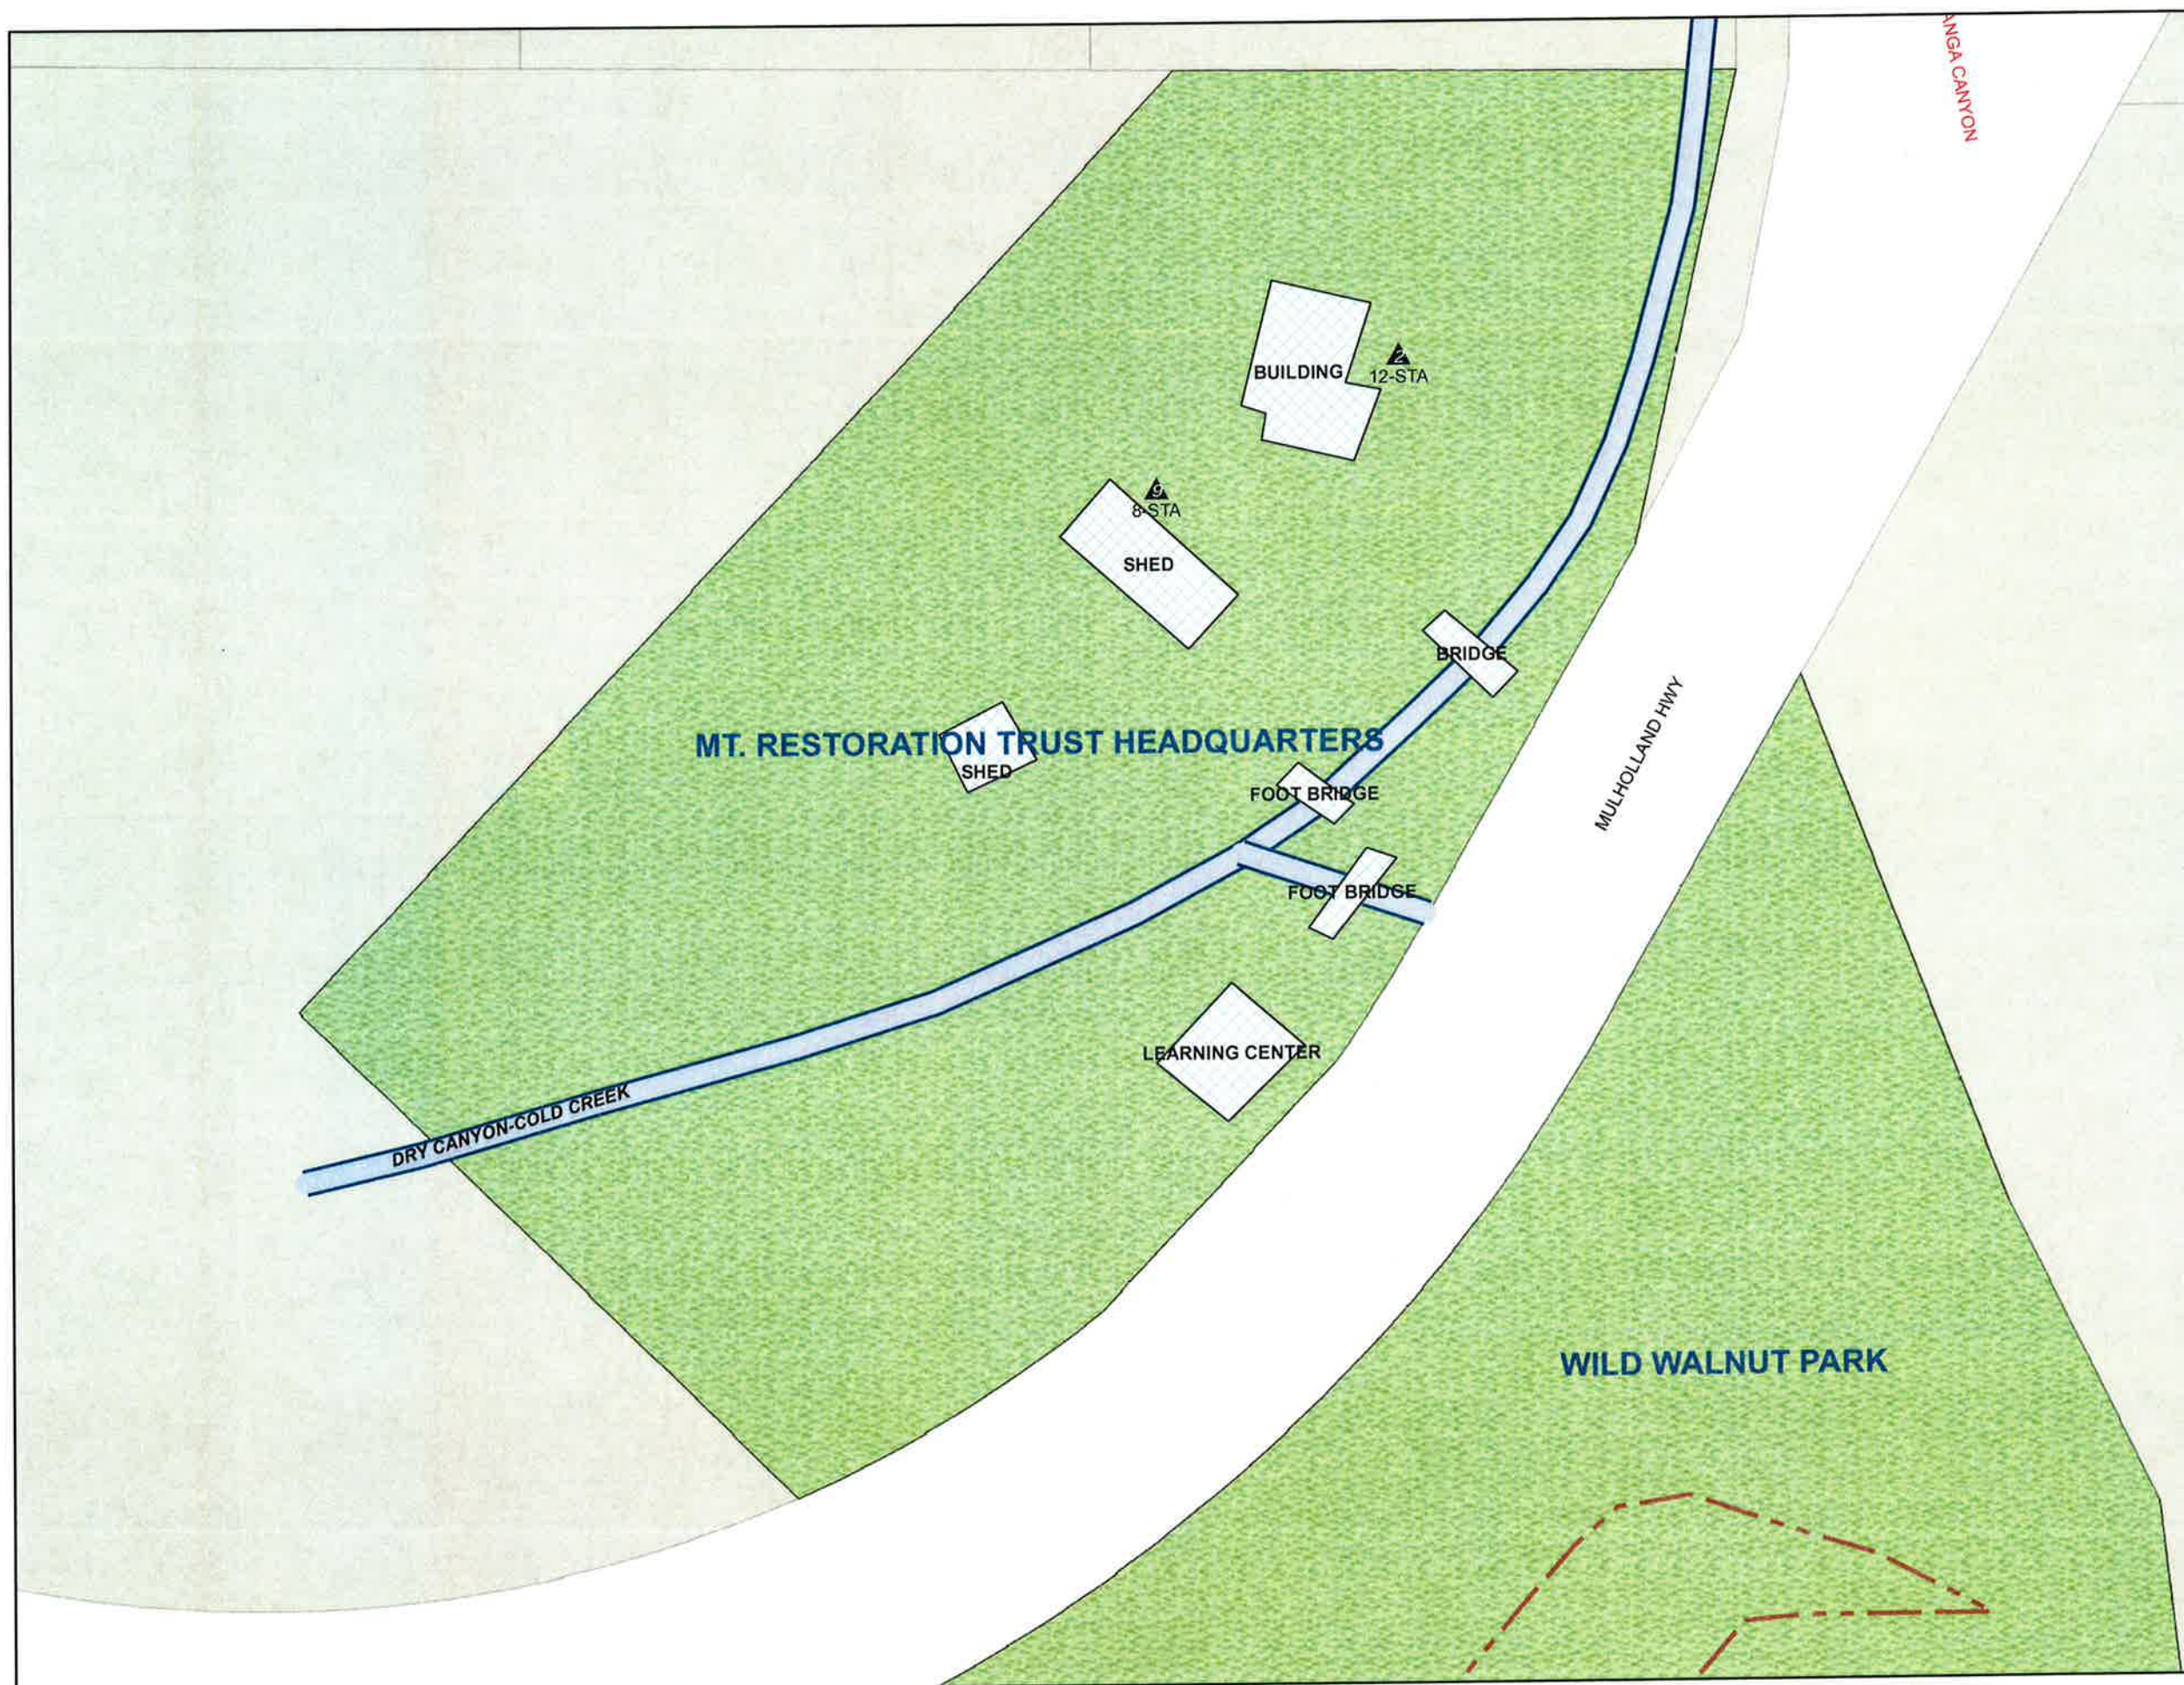

CITY of CALABASAS

MT. RESTORATION TRUST HEADQUARTERS LANDSCAPE MAINTENANCE

LEGEND

- PARK
- STRUCTURES
- SIDEWALK
- TRAILS
- FENCING
- V_DITCHES
- CREEK

IRRIGATION CONTROLLERS/DEVICES

- CALSENSE
- CHAMPION
- DIG
- IRRITROL
- LEIT
- RAIN BIRD
- RAINMASTER
- RAINDIAL
- TORO
- BACK FLOW PREVENTOR
- ELECTRIC METER
- WATER METER
- WATER METER - RECLAIMED