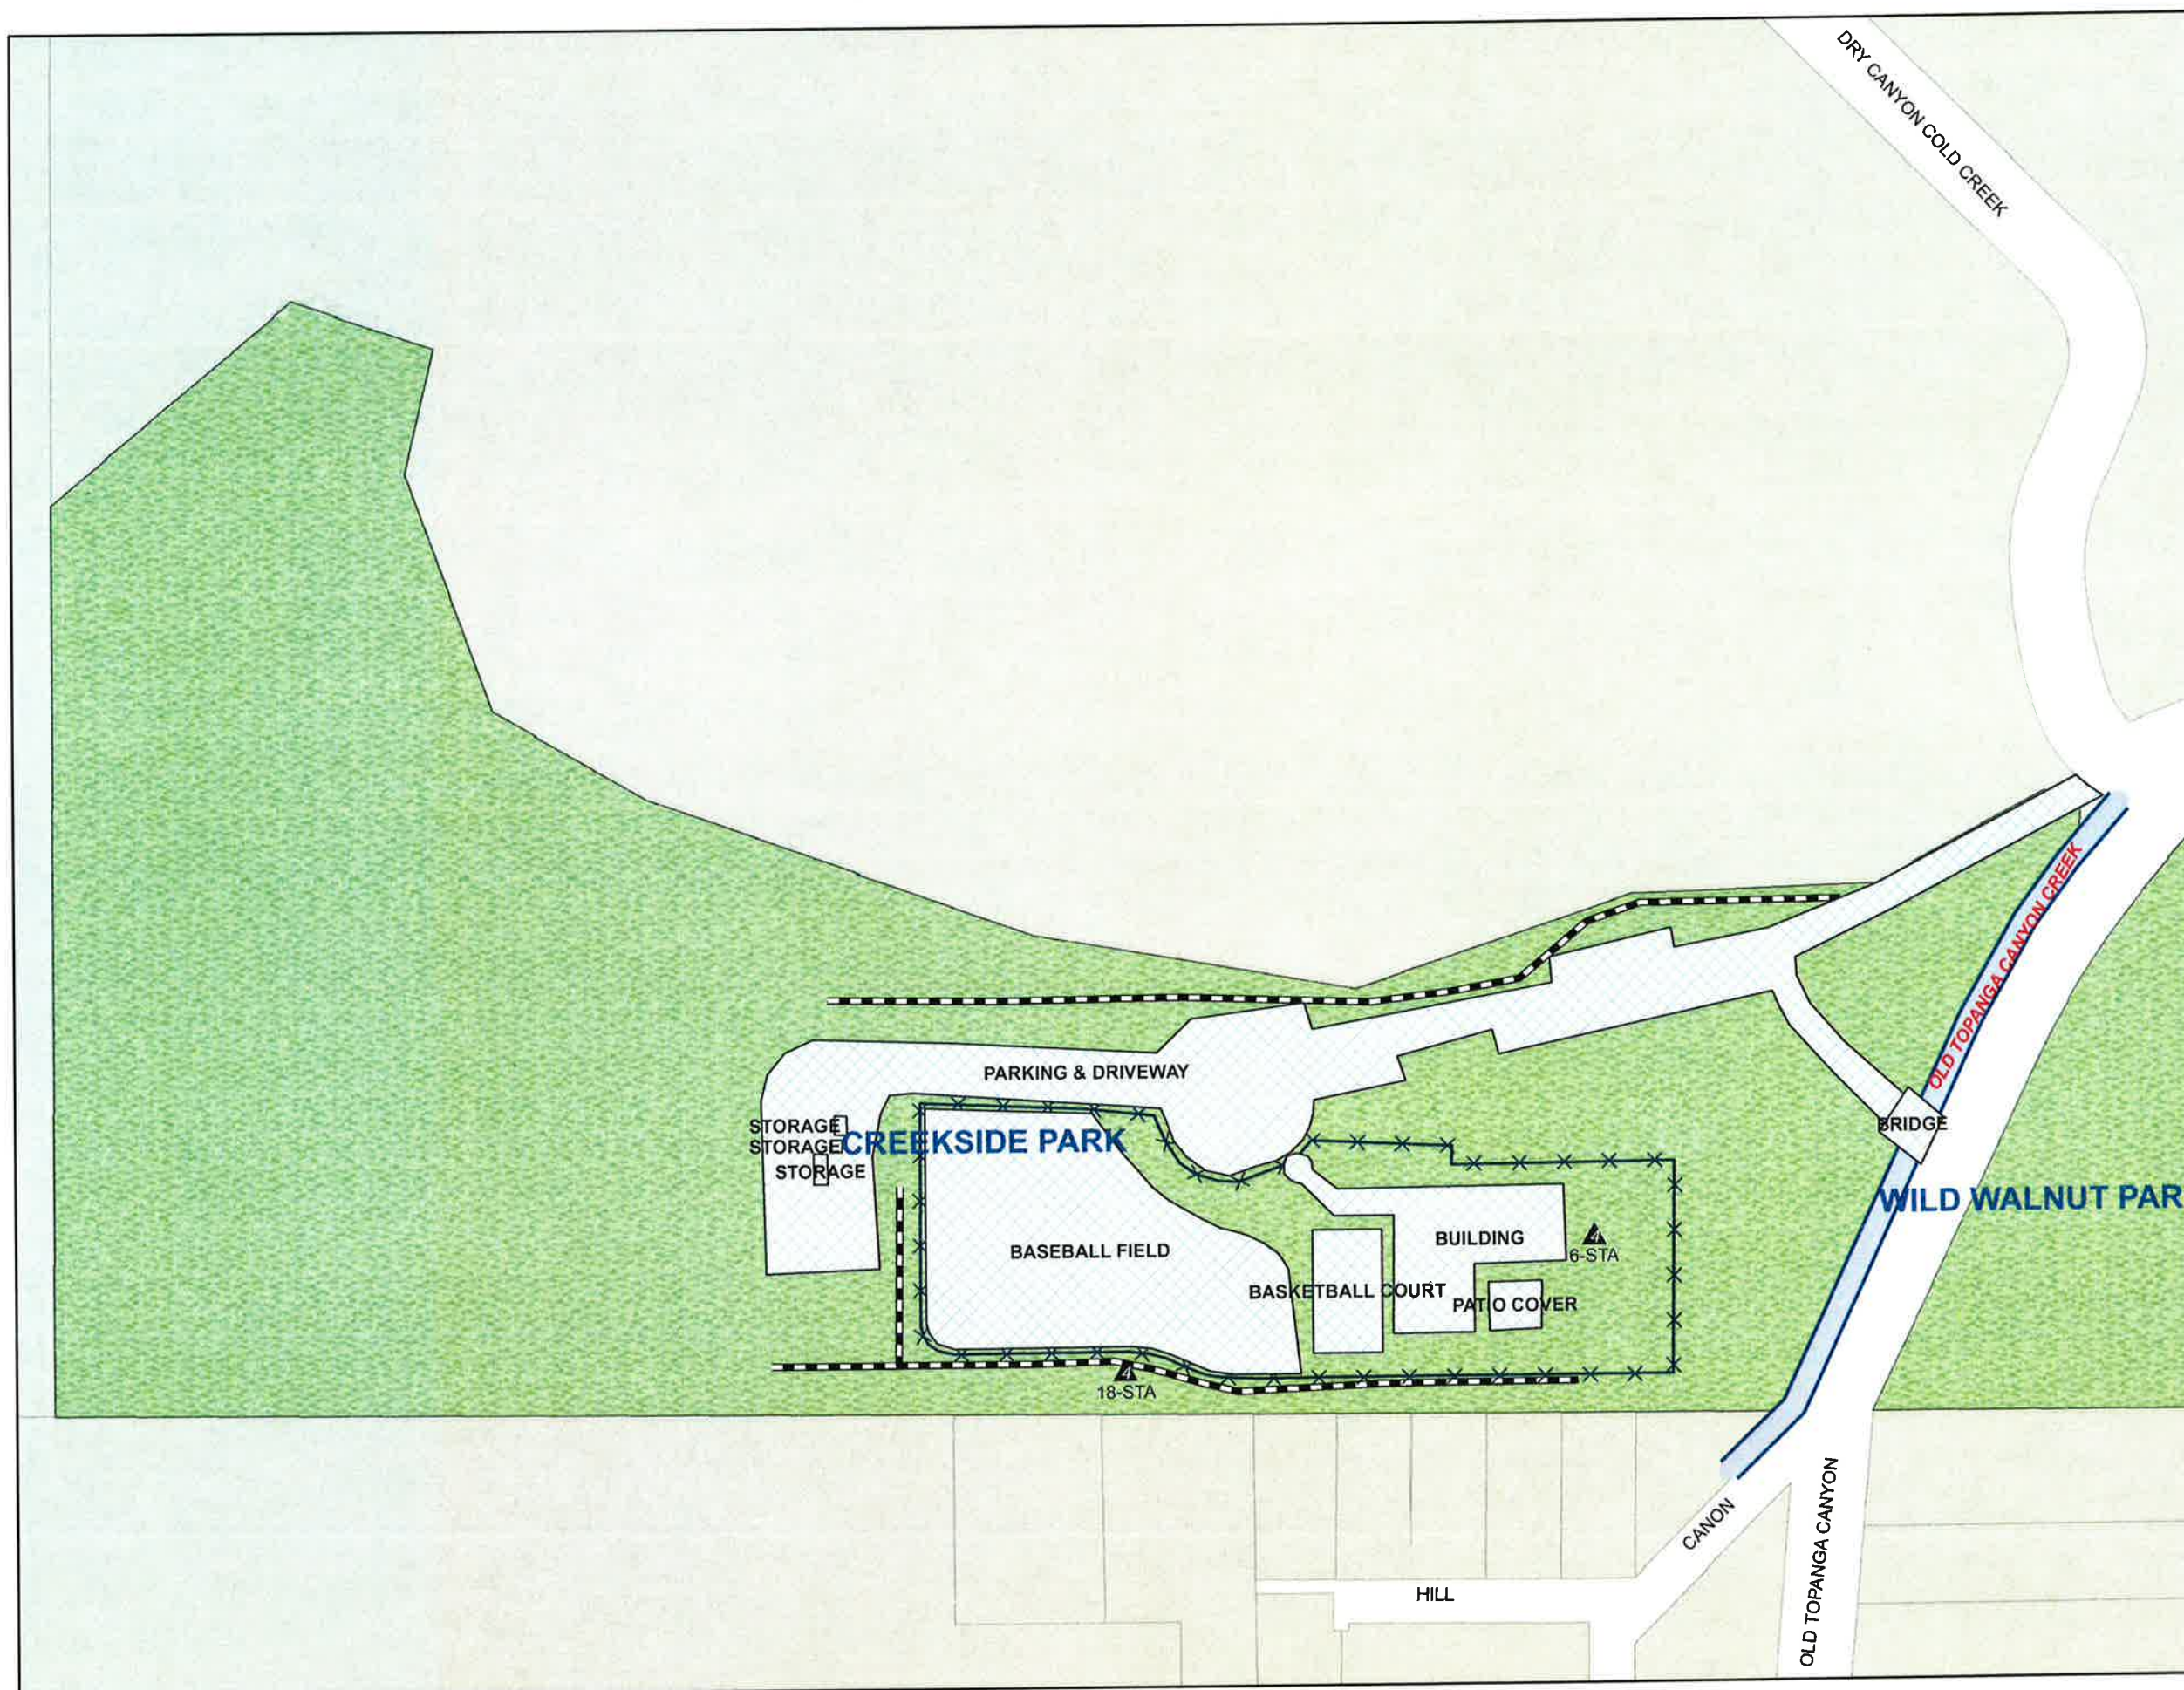

CITY of CALABASAS

BARK PARK LANDSCAPE MAINTENANCE

LEGEND

- PARK
- STRUCTURES
- SIDEWALK
- TRAILS
- FENCING
- V_DITCHES
- CREEK

IRRIGATION CONTROLLERS/DEVICES

- CALSENSE
- CHAMPION
- DIG
- IRRITROL
- LEIT
- RAIN BIRD
- RAINMASTER
- RAINDIAL
- TORO
- BACK FLOW PREVENTOR
- ELECTRIC METER
- WATER METER
- WATER METER - RECLAIMED

CITY of CALABASAS

CREEKSIDE PARK LANDSCAPE MAINTENANCE

LEGEND

- PARK
- STRUCTURES
- SIDEWALK
- TRAILS
- FENCING
- V_DITCHES
- CREEK

IRRIGATION CONTROLLERS/DEVICES

- CALSENSE
- CHAMPION
- DIG
- IRRITROL
- LEIT
- RAIN BIRD
- RAINMASTER
- RAINDIAL
- TORO
- BACK FLOW PREVENTOR
- ELECTRIC METER
- WATER METER
- WATER METER - RECLAIMED

CITY of CALABASAS

DE ANZA PARK LANDSCAPE MAINTENANCE

LEGEND

- PARK
- STRUCTURES
- SIDEWALK
- TRAILS
- FENCING
- V_DITCHES
- CREEK

IRRIGATION CONTROLLERS/DEVICES

- CALSENSE
- CHAMPION
- DIG
- IRRITROL
- LEIT
- RAIN BIRD
- RAINMASTER
- RAINDIAL
- TORO
- BACK FLOW PREVENTOR
- ELECTRIC METER
- WATER METER
- WATER METER - RECLAIMED