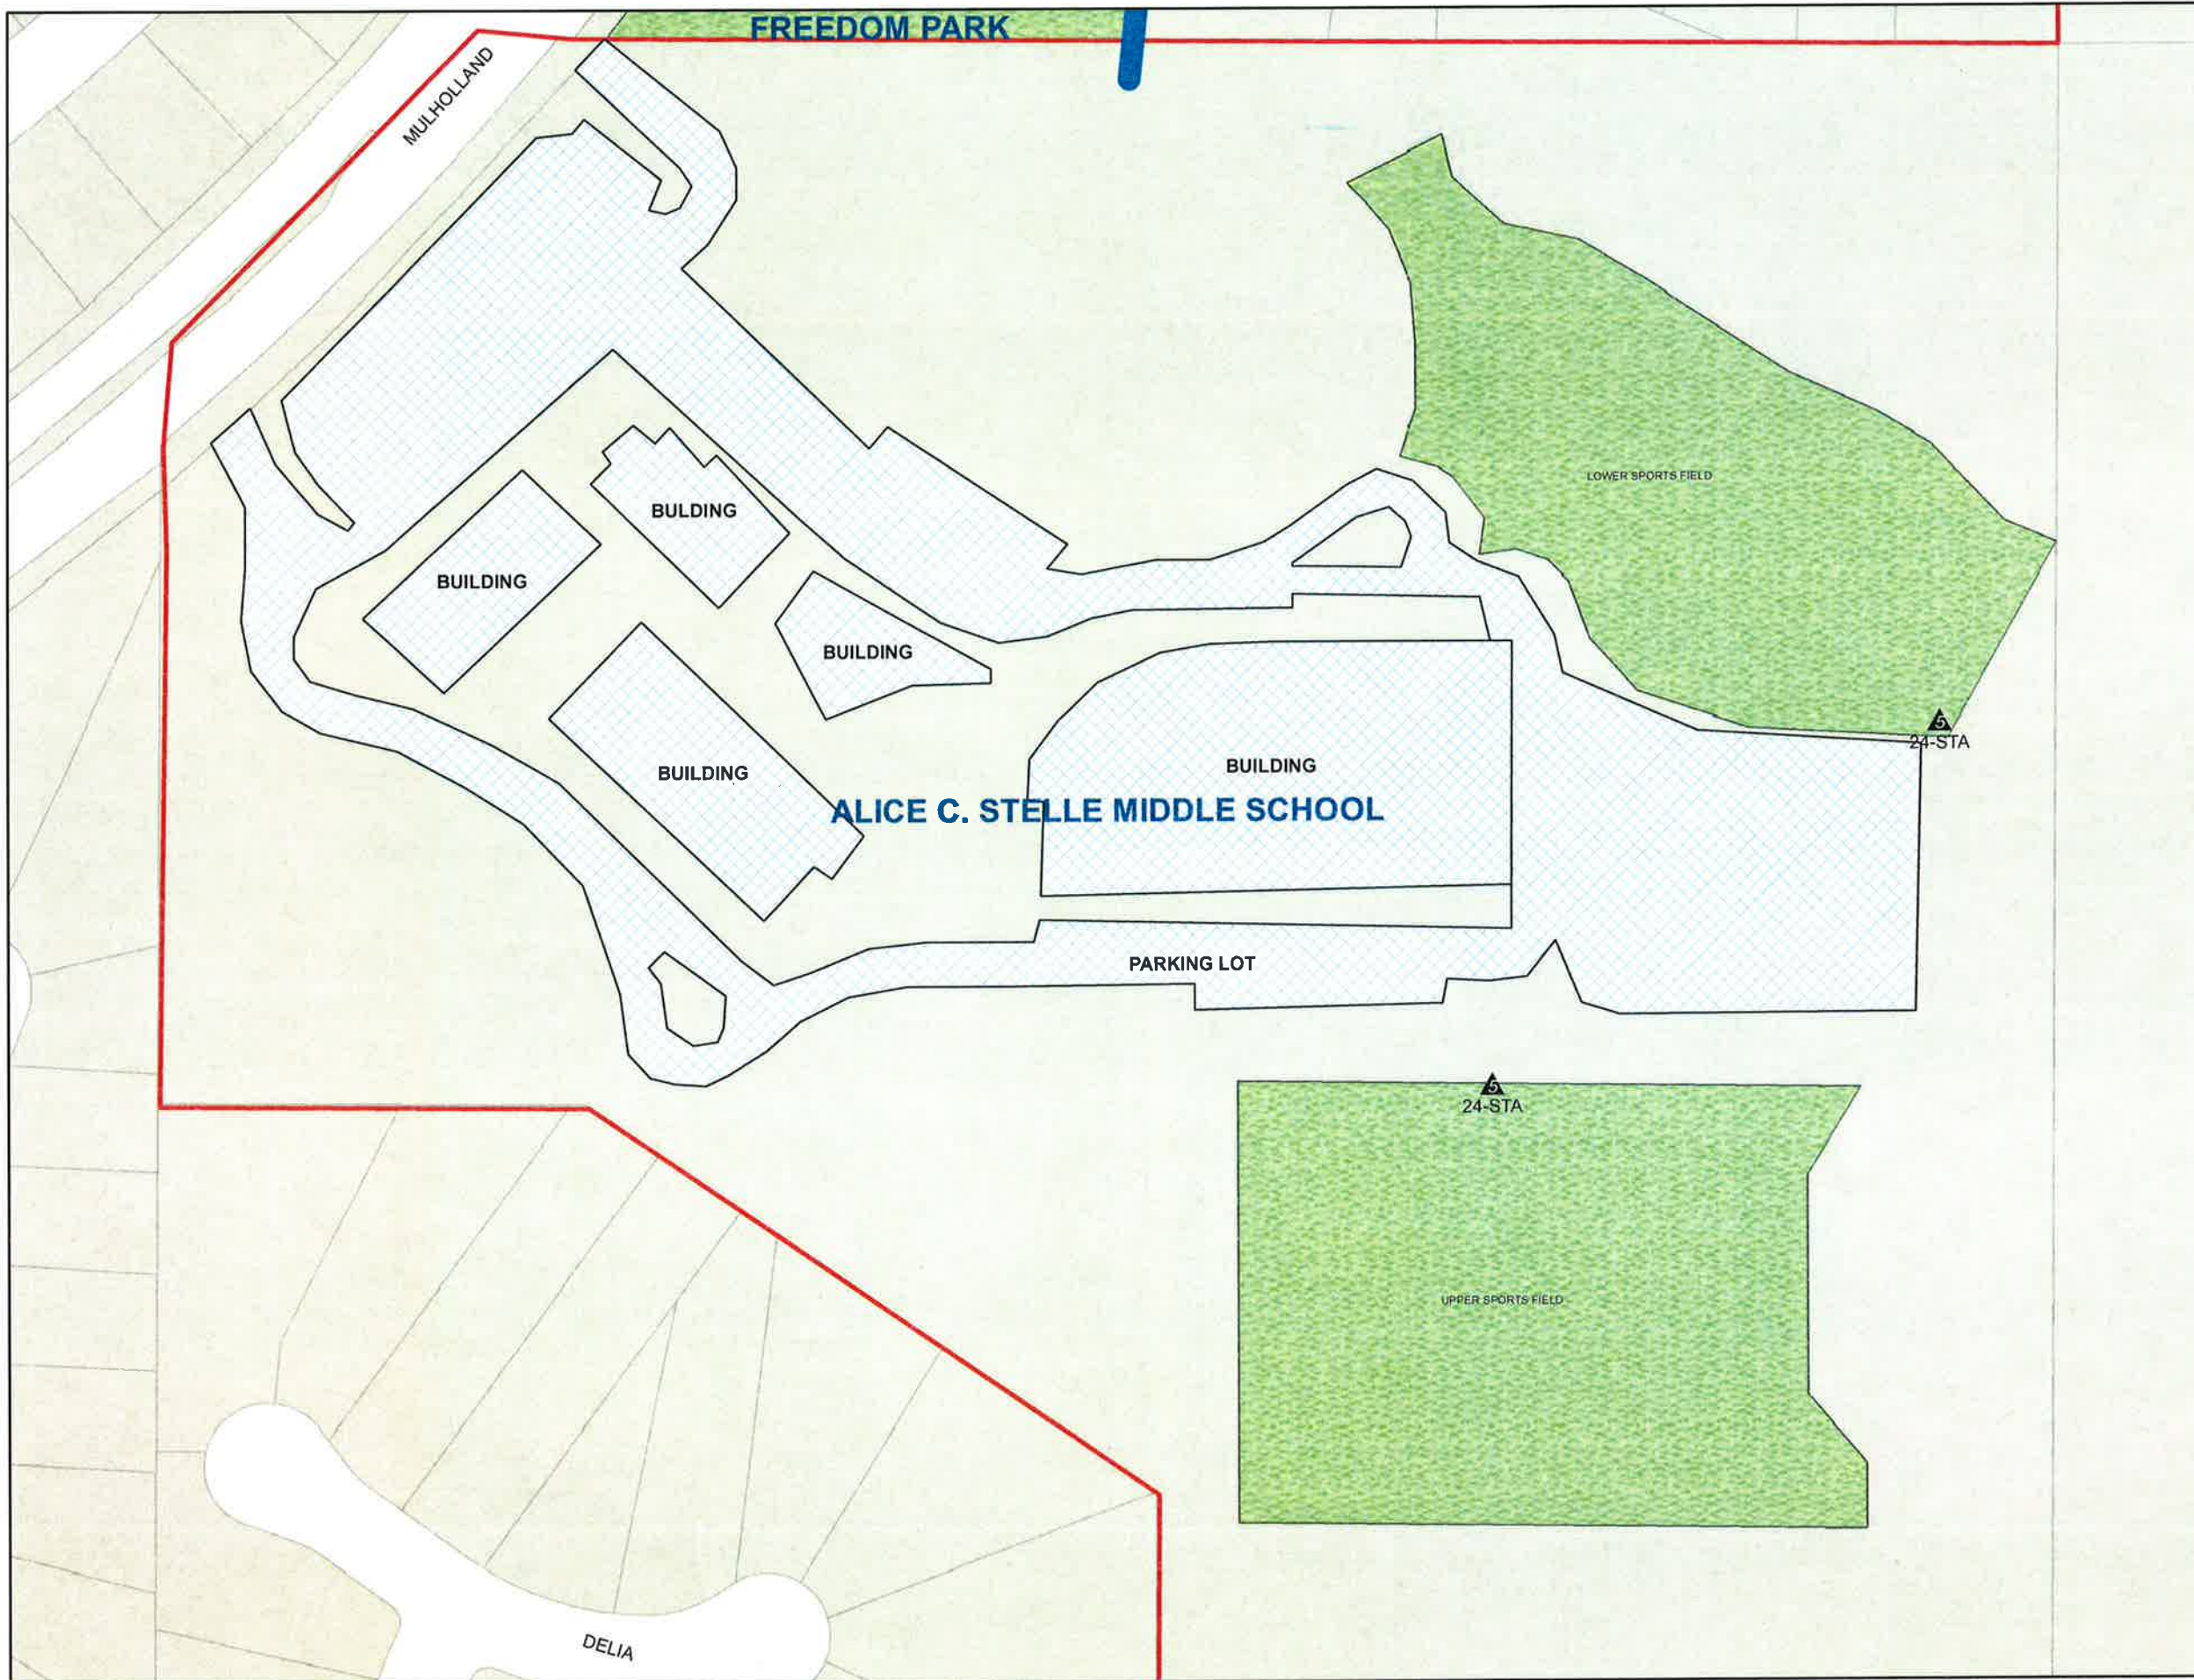

CITY of CALABASAS

**ALICE C. STELLE
MIDDLE SCHOOL
LANDSCAPE
MAINTENANCE**

LEGEND

- PARK
- STRUCTURES
- SIDEWALK
- TRAILS
- FENCING
- V_DITCHES
- CREEK

IRRIGATION CONTROLLERS/DEVICES

- CALSENSE
- DIG
- IRRITROL
- LEIT
- RAIN BIRD
- RAINMASTER
- RAINDIAL
- BACK FLOW PREVENTOR
- ELECTRIC METER
- WATER METER
- WATER METER - RECLAIMED