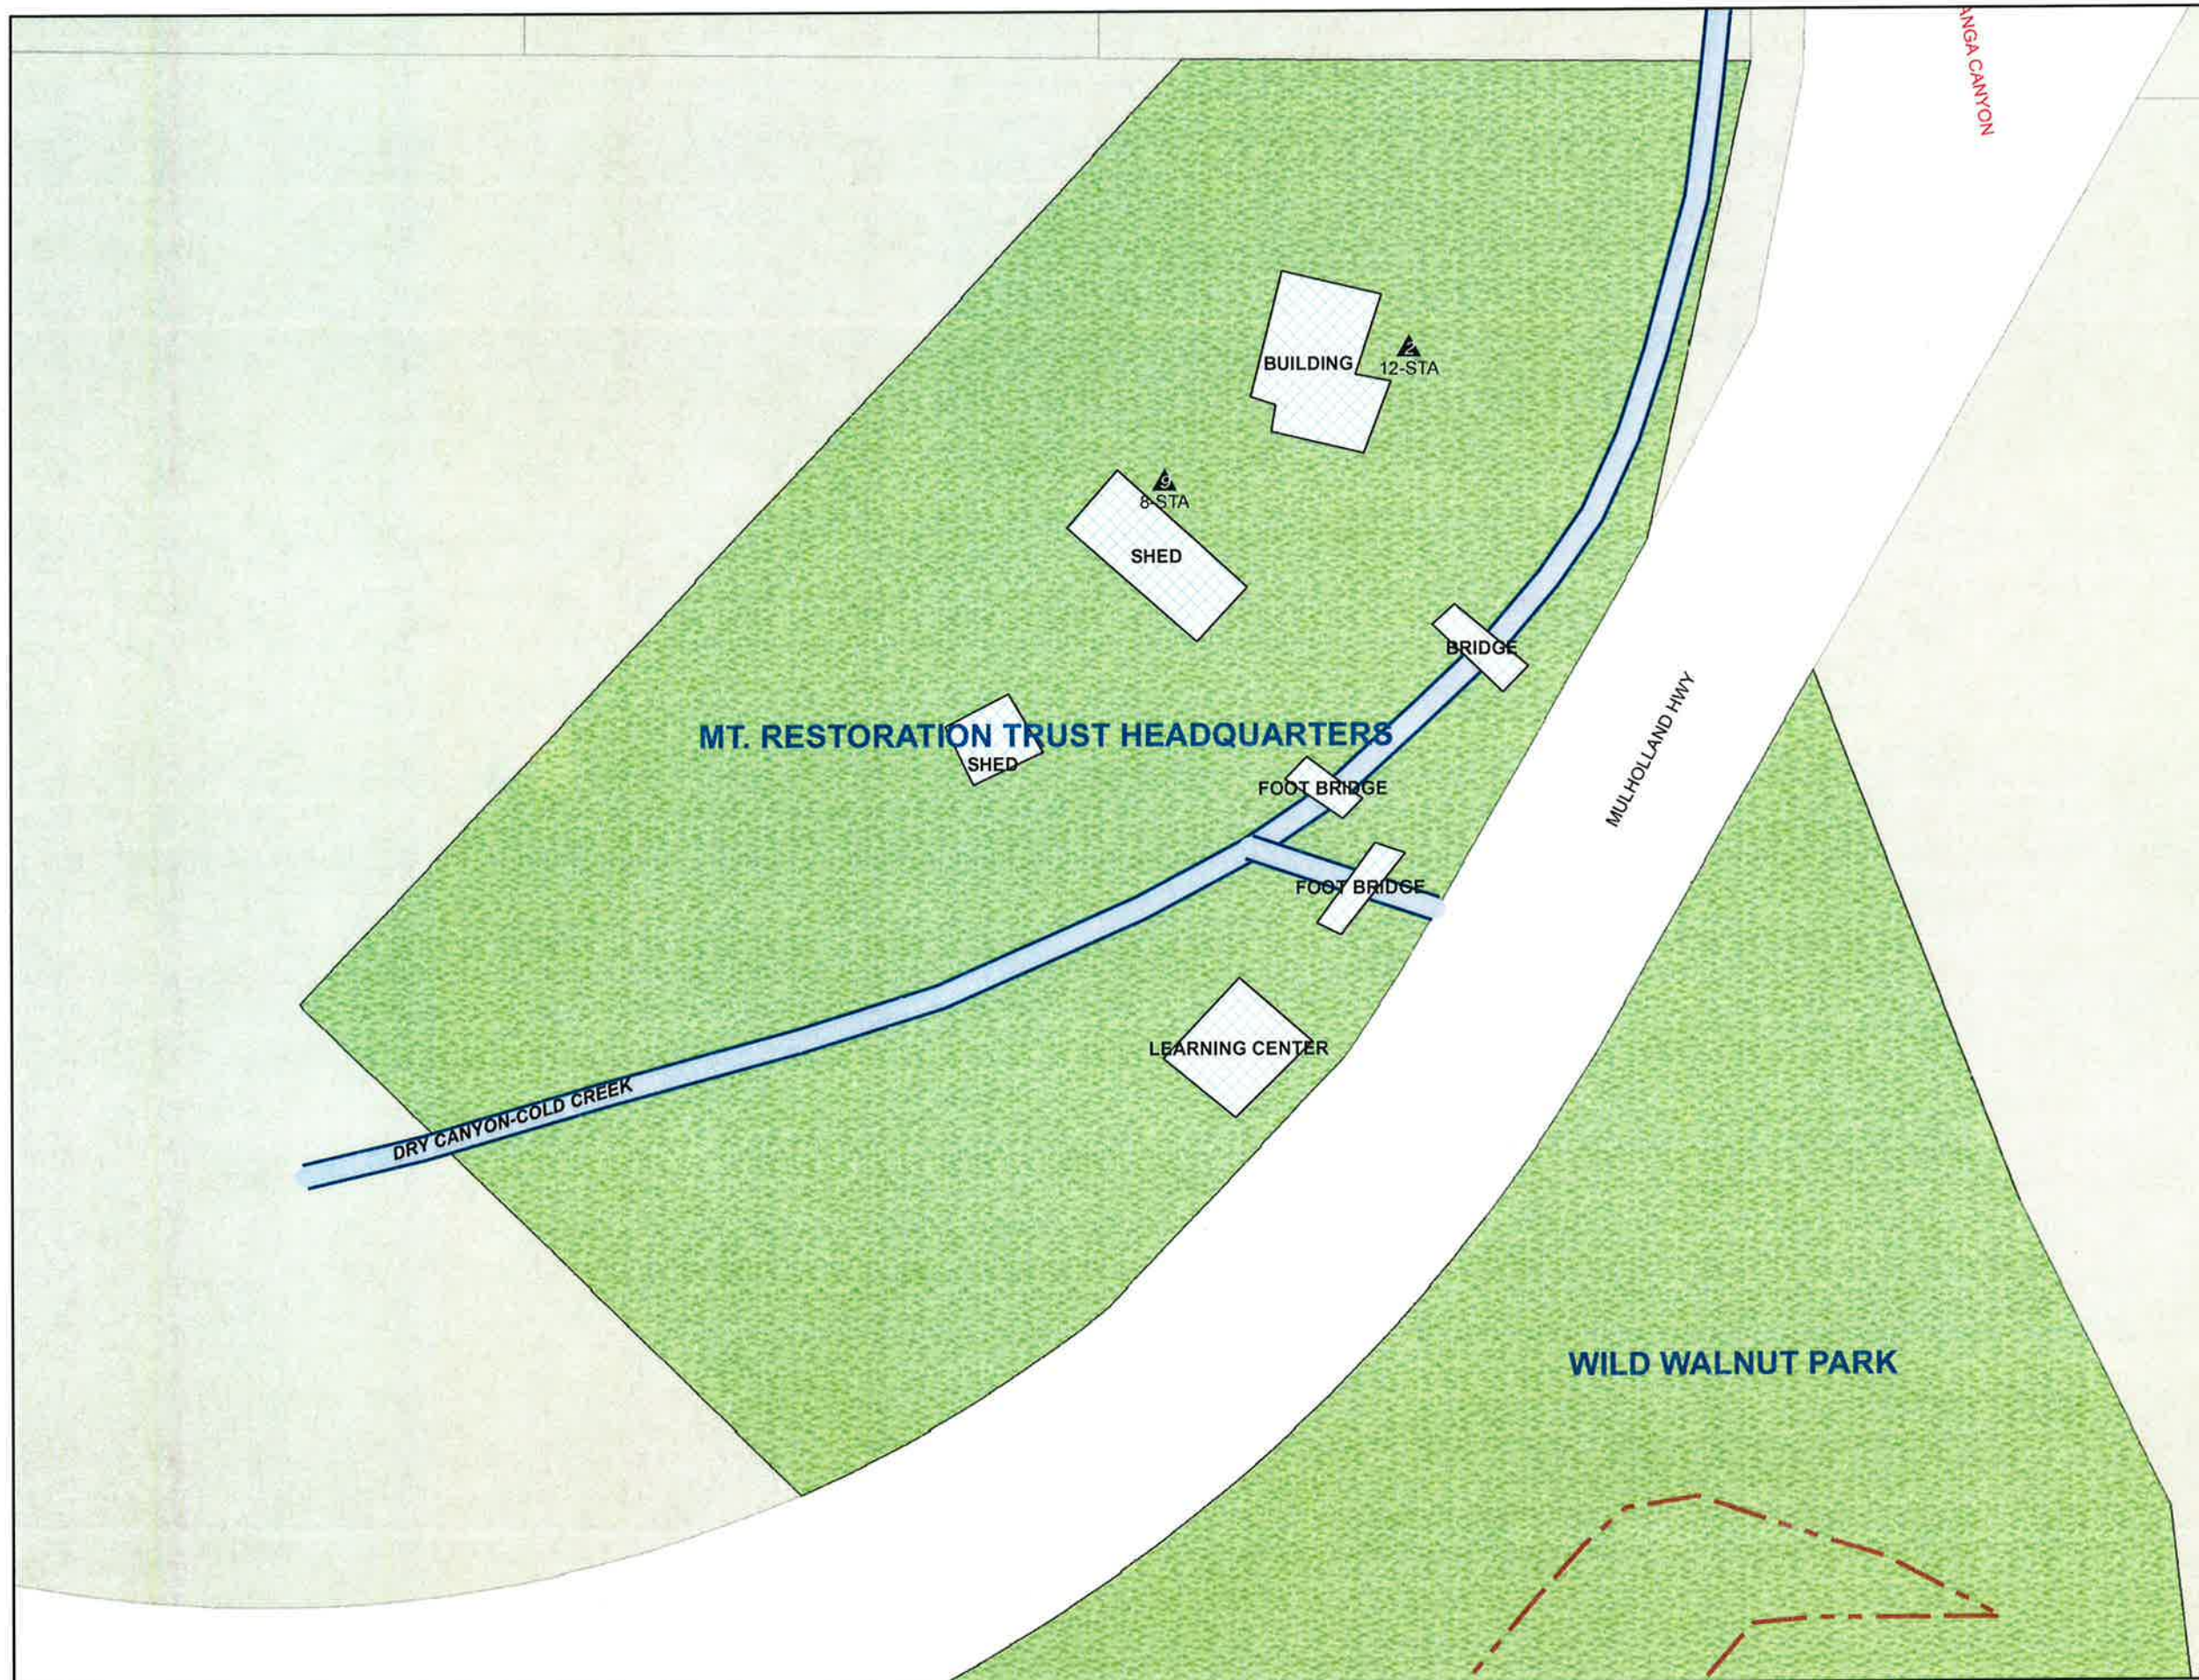

CITY of CALABASAS

WILD WALNUT PARK LANDSCAPE MAINTENANCE

LEGEND

- PARK
- STRUCTURES
- SIDEWALK
- TRAILS
- FENCING
- V_DITCHES
- CREEK

IRRIGATION CONTROLLERS/DEVICES

- CALSENSE
- CHAMPION
- DIG
- IRRITROL
- LEIT
- RAIN BIRD
- RAINMASTER
- RAINDIAL
- TORO
- BACK FLOW PREVENTOR
- ELECTRIC METER
- WATER METER
- WATER METER - RECLAIMED