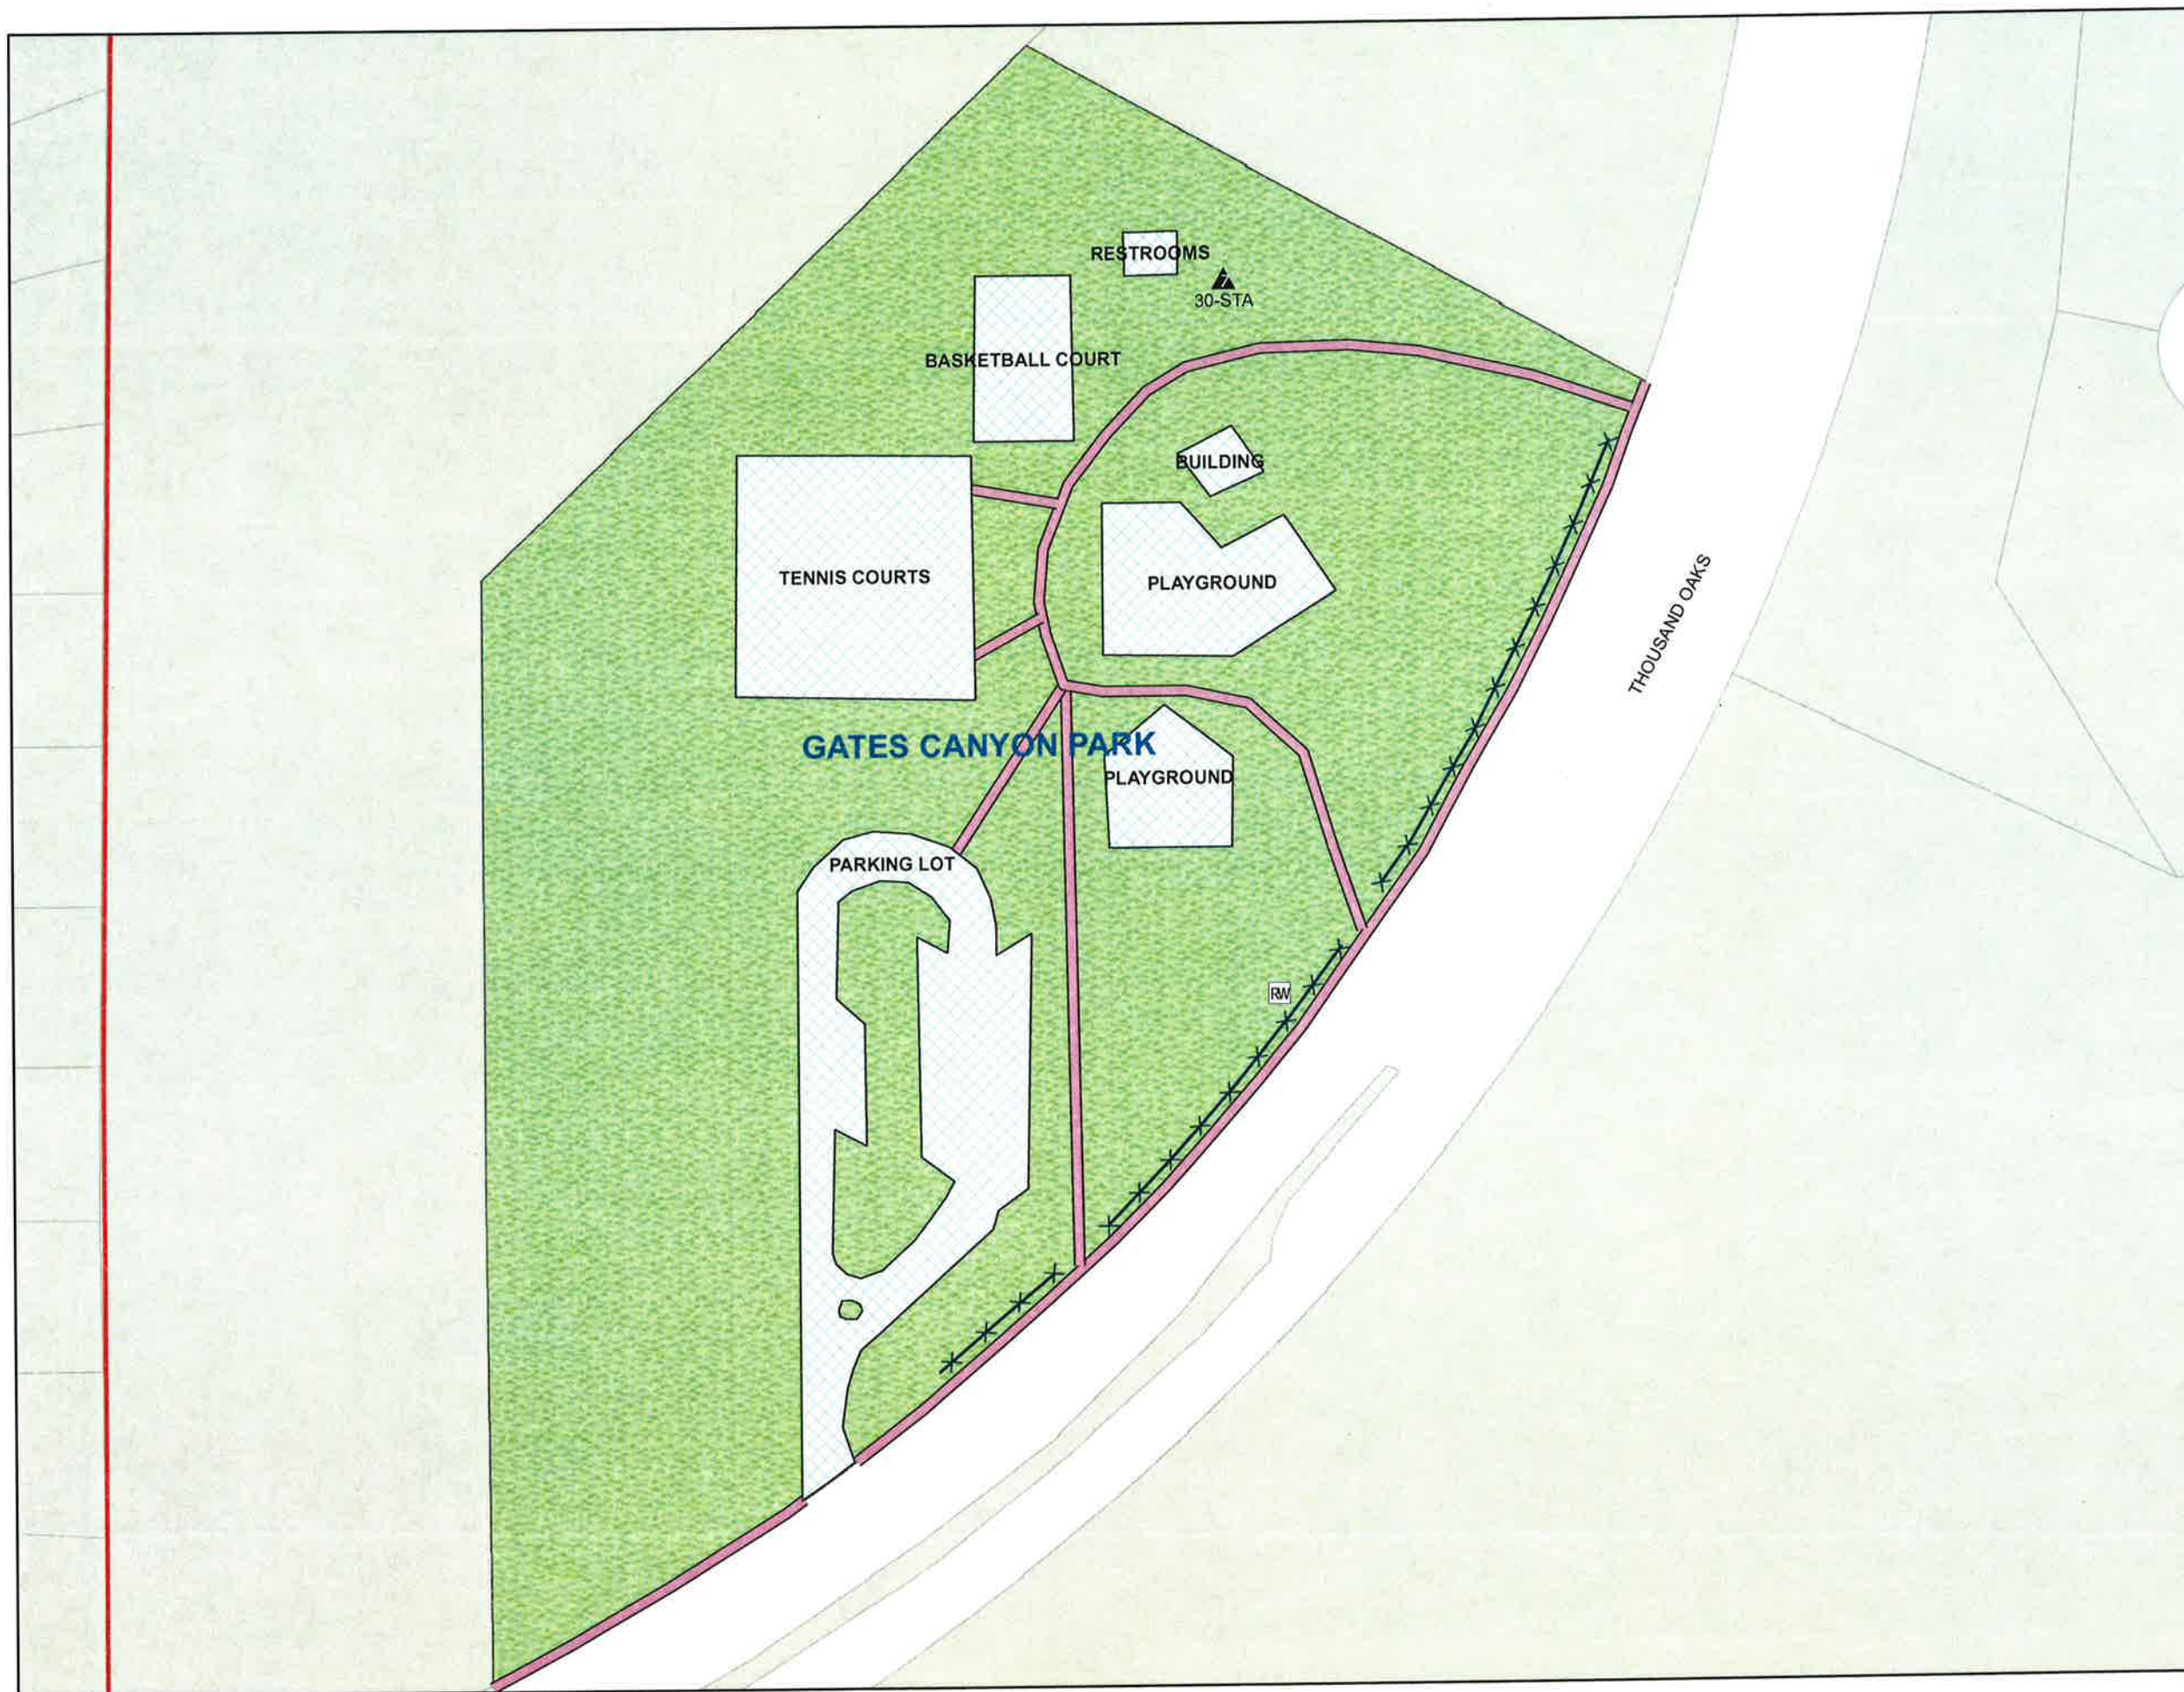

CITY of CALABASAS

GATES CANYON PARK LANDSCAPE MAINTENANCE

LEGEND

- PARK
- STRUCTURES
- SIDEWALK
- TRAILS
- FENCING
- V_DITCHES
- CREEK

IRRIGATION CONTROLLERS/DEVICES

- CALSENSE
- CHAMPION
- DIG
- IRRITROL
- LEIT
- RAIN BIRD
- RAINMASTER
- RAINDIAL
- TORO
- BACK FLOW PREVENTOR
- ELECTRIC METER
- WATER METER
- WATER METER - RECLAIMED

CITY of CALABASAS

**GRAPE ARBOR
PARK
LANDSCAPE
MAINTENANCE**

LEGEND

- PARK
- STRUCTURES
- SIDEWALK
- TRAILS
- FENCING
- V_DITCHES
- CREEK

IRRIGATION CONTROLLERS/DEVICES

- CALSENSE
- CHAMPION
- DIG
- IRRITROL
- LEIT
- RAIN BIRD
- RAINMASTER
- RAINDIAL
- TORO
- BACK FLOW PREVENTOR
- ELECTRIC METER
- WATER METER
- WATER METER - RECLAIMED