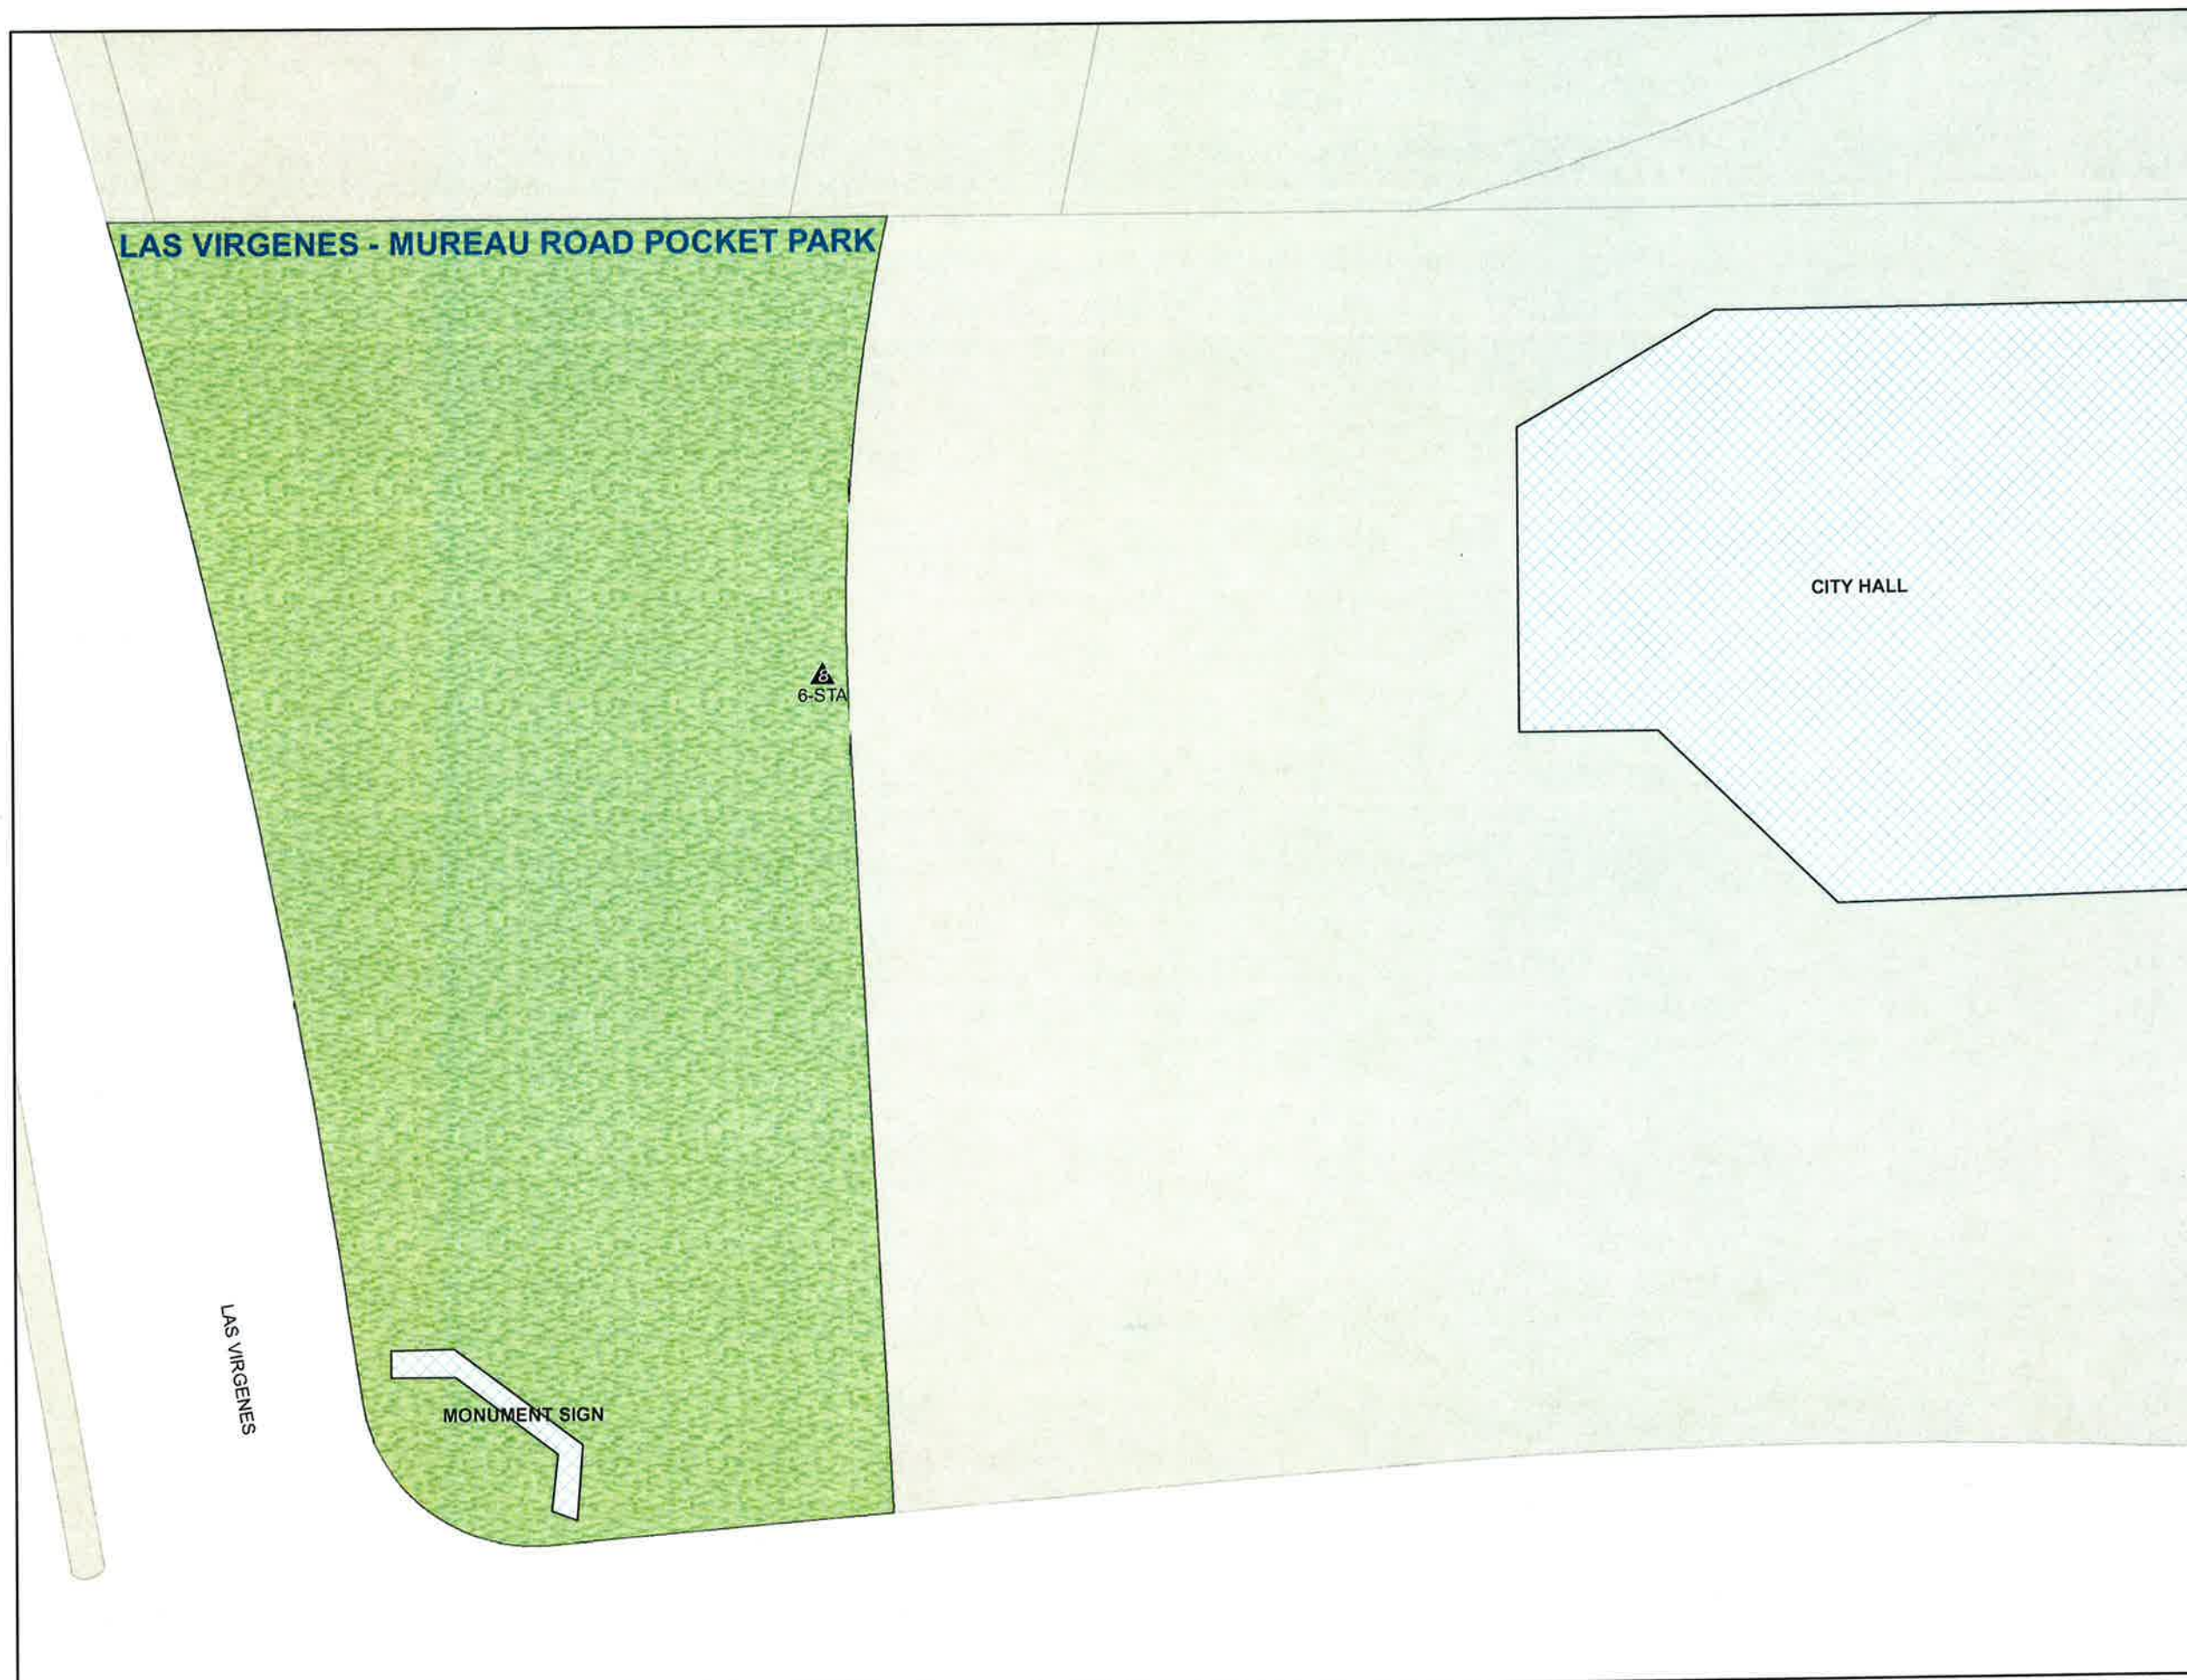

CITY of CALABASAS

**LAS VIRGENES ROAD/
MUREAU ROAD
POCKET PARK
LANDSCAPE
MAINTENANCE**

LEGEND

-  PARK
-  STRUCTURES
-  SIDEWALK
-  TRAILS
-  FENCING
-  V_DITCHES
-  CREEK

IRRIGATION CONTROLLERS/DEVICES

-  CALSENSE
-  CHAMPION
-  DIG
-  IRRITROL
-  LEIT
-  RAIN BIRD
-  RAINMASTER
-  RAINDIAL
-  TORO
-  BACK FLOW PREVENTOR
-  ELECTRIC METER
-  WATER METER
-  WATER METER - RECLAIMED