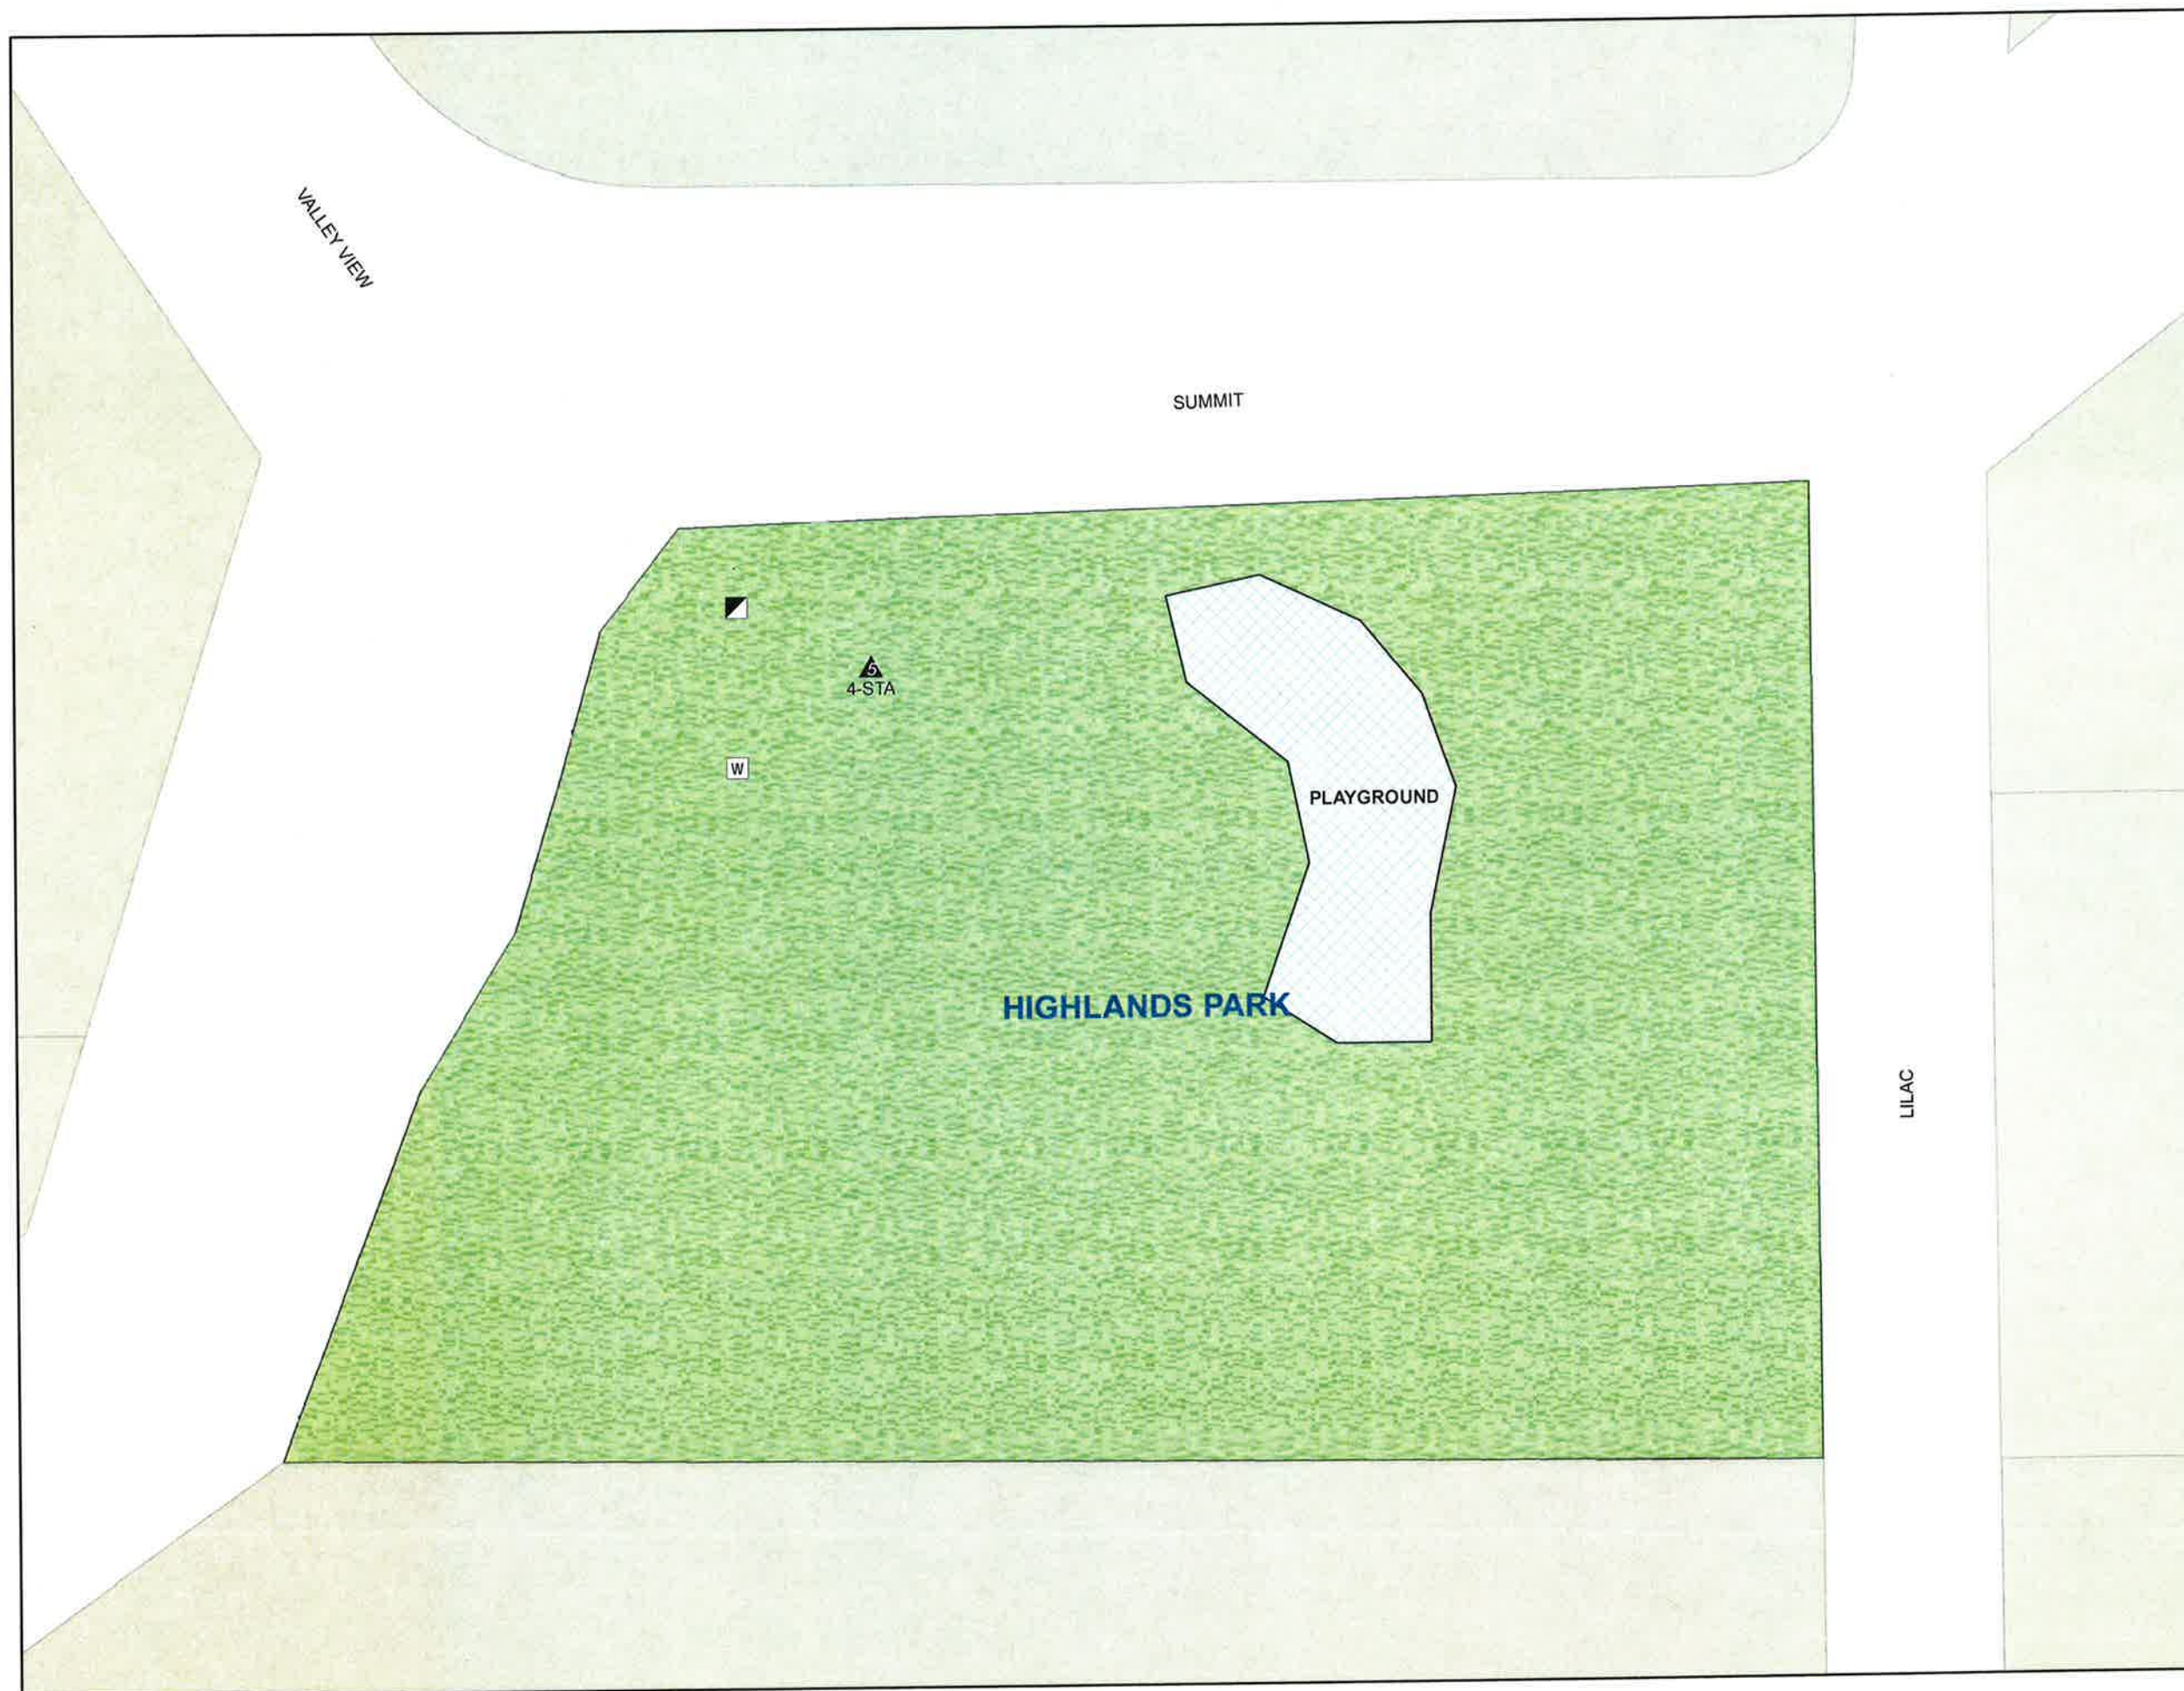

CITY of CALABASAS

HIGHLANDS PARK LANDSCAPE MAINTENANCE

LEGEND

- PARK
- STRUCTURES
- SIDEWALK
- TRAILS
- FENCING
- V_DITCHES
- CREEK

IRRIGATION CONTROLLERS/DEVICES

- CALSENSE
- CHAMPION
- DIG
- IRRITROL
- LEIT
- RAIN BIRD
- RAINMASTER
- RAINDIAL
- TORO
- BACK FLOW PREVENTOR
- ELECTRIC METER
- WATER METER
- WATER METER - RECLAIMED