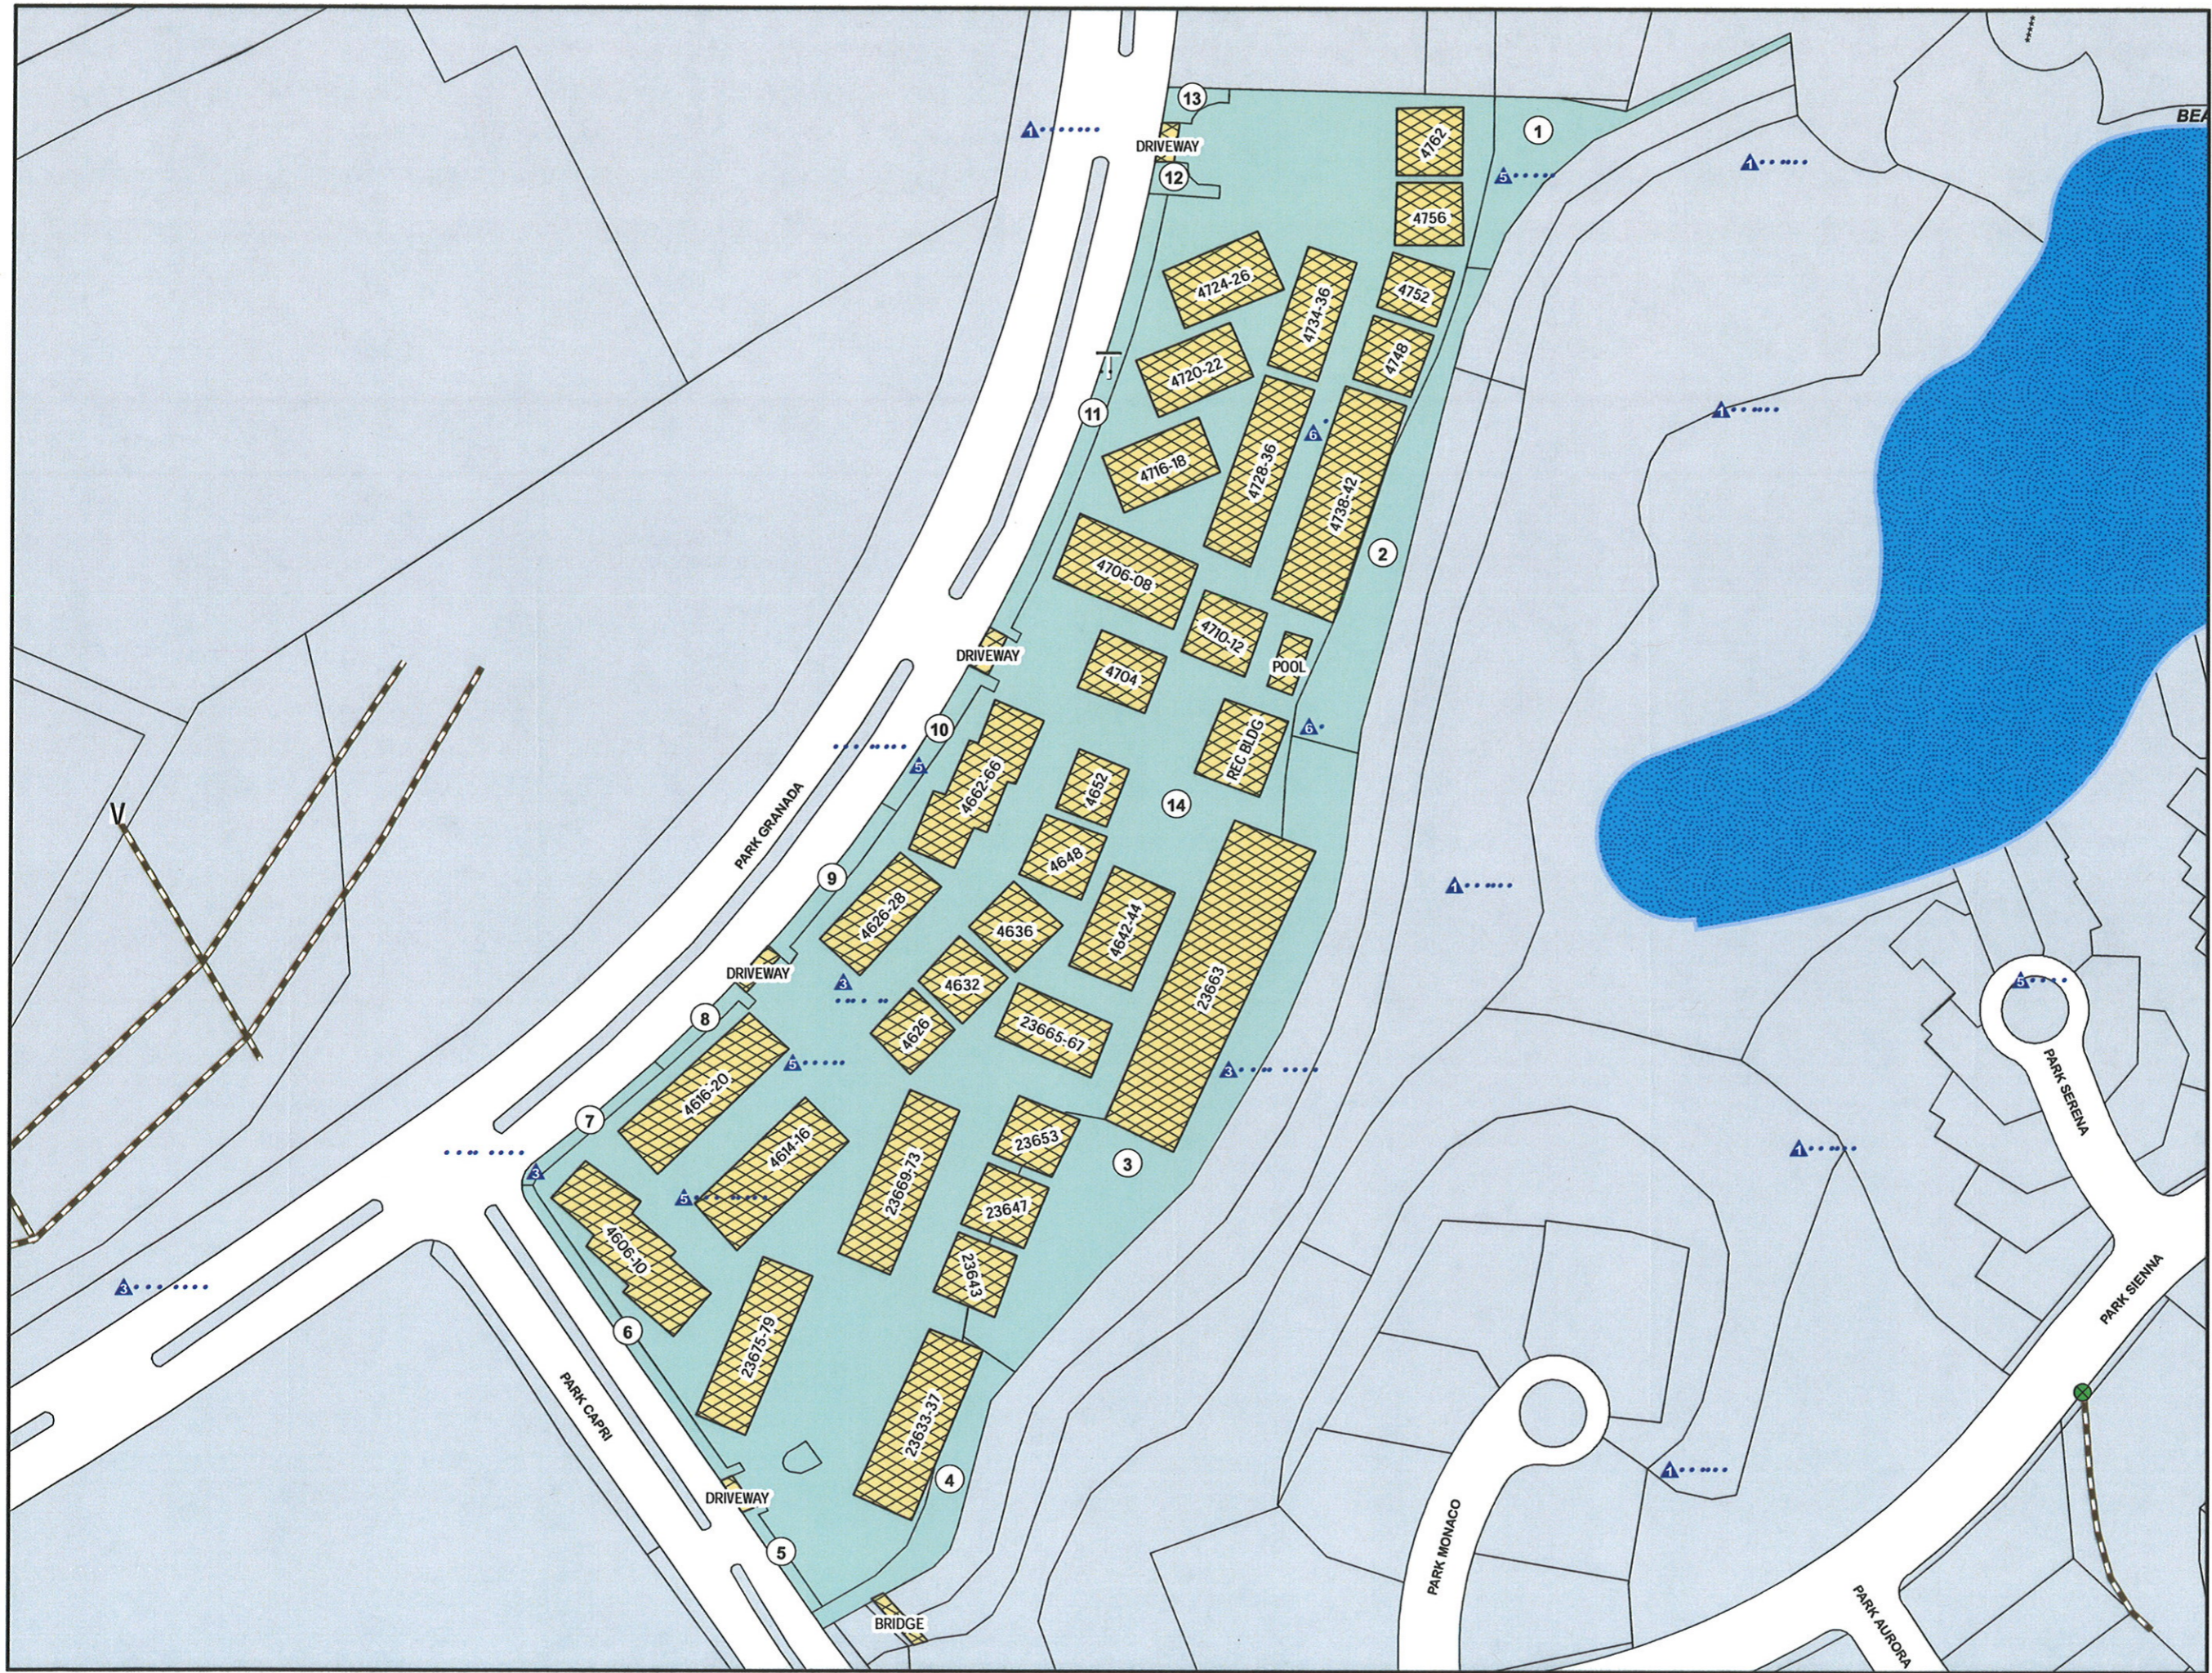

CITY of CALABASAS

**LANDSCAPE LIGHTING ACT
DISTRICT 22
REVISED AREAS ONLY
JANUARY 2009**

ZONE 13

OAK PARK

LEGEND/KEY

- CURB DRAIN
- CATCHBASIN INLET
- STORM DRAIN INLET
- IRRIGATION CONTROLLERS/DEVICES**
- CALSENSE
- DIG
- IRRI-TROL
- LEIT
- RAIN BIRD
- STERLING
- WATER METER
- STRUCTURES
- V_DITCHES
- Horse Trails
- LANDSCAPE MAINTENANCE AREAS**
- PARCELS/PRIVATE PROPERTY
- CALABASAS COUNTRY ESTATES HOA
- CALABASAS PARK ESTATES HOA
- CLAIRIDGE HOA
- OAK PARK HOA
- PALATINO HOA
- PARK SORRENTO HOA
- THE RIDGE HOA
- VISTA POINTE HOA
- CALABASAS LAKE