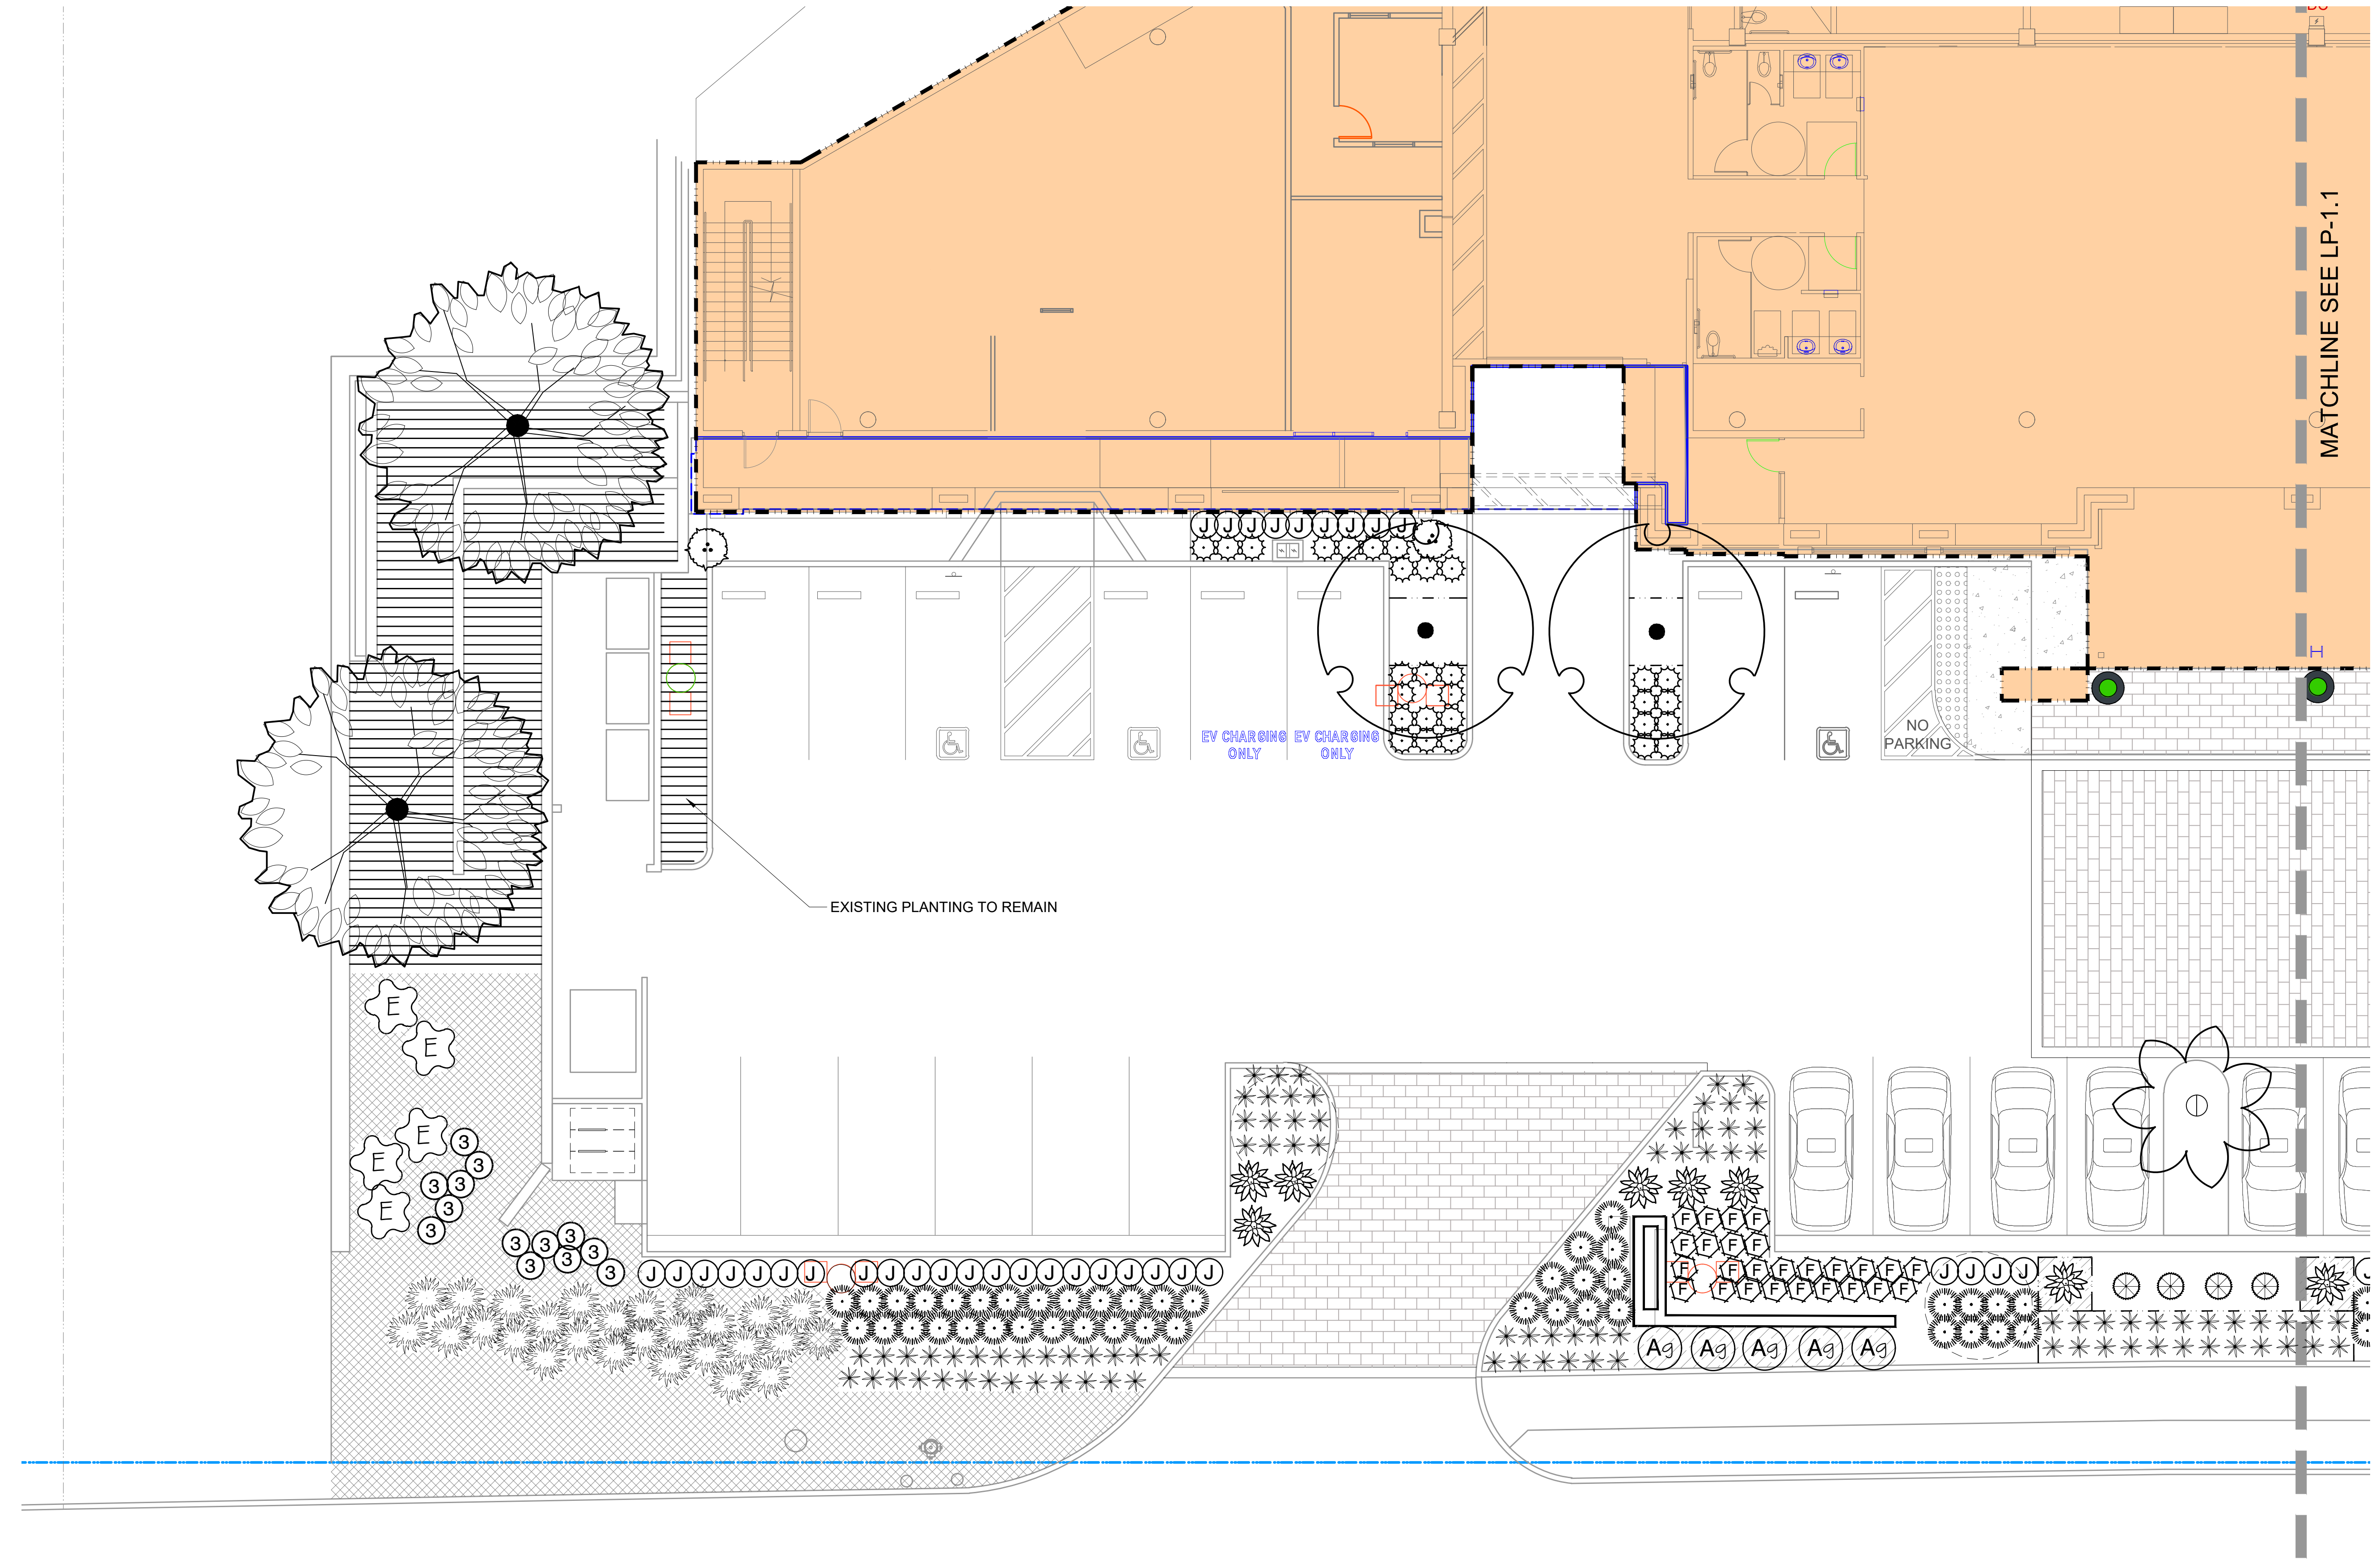

L.A. GROUP

Design Works

Landscape Architecture
24013 Ventura Blvd. Suite 201
Calabasas, CA 91302
p 818.251-0718 f 818.251-0719
email: DesignWorks@lagroupinc.net

CADILLAC OF CALABASAS

24400 Calabasas Road
Calabasas, CA 91302

PLANT SCHEDULE					
EXISTING TREES	BOTANICAL / COMMON NAME	CONT	QTY	REMARKS	
	Cupaniopsis anacardioides Carrot Wood	Existing	3		
	Quercus agrifolia Coast Live Oak Multi-Trunk	Existing	2		
	Washingtonia robusta Mexican Fan Palm	Existing	3		
SHRUBS	BOTANICAL / COMMON NAME	CONT	QTY	REMARKS	
	Agave attenuata 'Nova' Blue Clone	15 gal	10	Low	
	Anigozanthos flavidus 'Big Red' Red Kangaroo Paw	5 gal	53	LOW	
	Carex divulsa Berkeley Sedge	5 gal	151	MOD	
	Dianella tasmanica 'Variegata' Flax Lily	5 gal	54	Mod	
	Echium fastuosum Pride Of Madeira	5 gal	5		
	Juncus patens 'Elk Blue' Spreading Rush	5 gal	68	LOW	
	Lomandra longifolia 'Breeze' Dwarf Mat Rush	5 gal	125	LOW	
	Muhlenbergia capillaris 'Pink Cloud' Pink Muhly	5 gal	27	LOW	
	Phormium tenax 'Atropurpureum' Purple New Zealand Flax	15 gal	31	LOW	
	Salvia leucantha Mexican Bush Sage	5 gal	13		
EXISTING SHRUBS	BOTANICAL / COMMON NAME	CONT	QTY	REMARKS	
	Agave x 'Blue Glow' Blue Glow Agave	Existing	8	Low	
	Bambusa multiplex 'Golden Goddess' Golden Goddess Bamboo	Existing	3		
GROUND COVERS	BOTANICAL / COMMON NAME	CONT	SPACING	QTY	REMARKS
	Myoporum parvifolium Trailing Myoporum	flats	16" o.c.	753	
	Senecio serpens Blue Chalksticks	4" pot	18" o.c.	126	LOW

Issue	Description	Date
1	REVISION	02-17-2022

Date *
Drawn By

Sheet Title
PLANTING PLAN

Job No. 4749
Sheet No.

LP-1.2
of Sheet