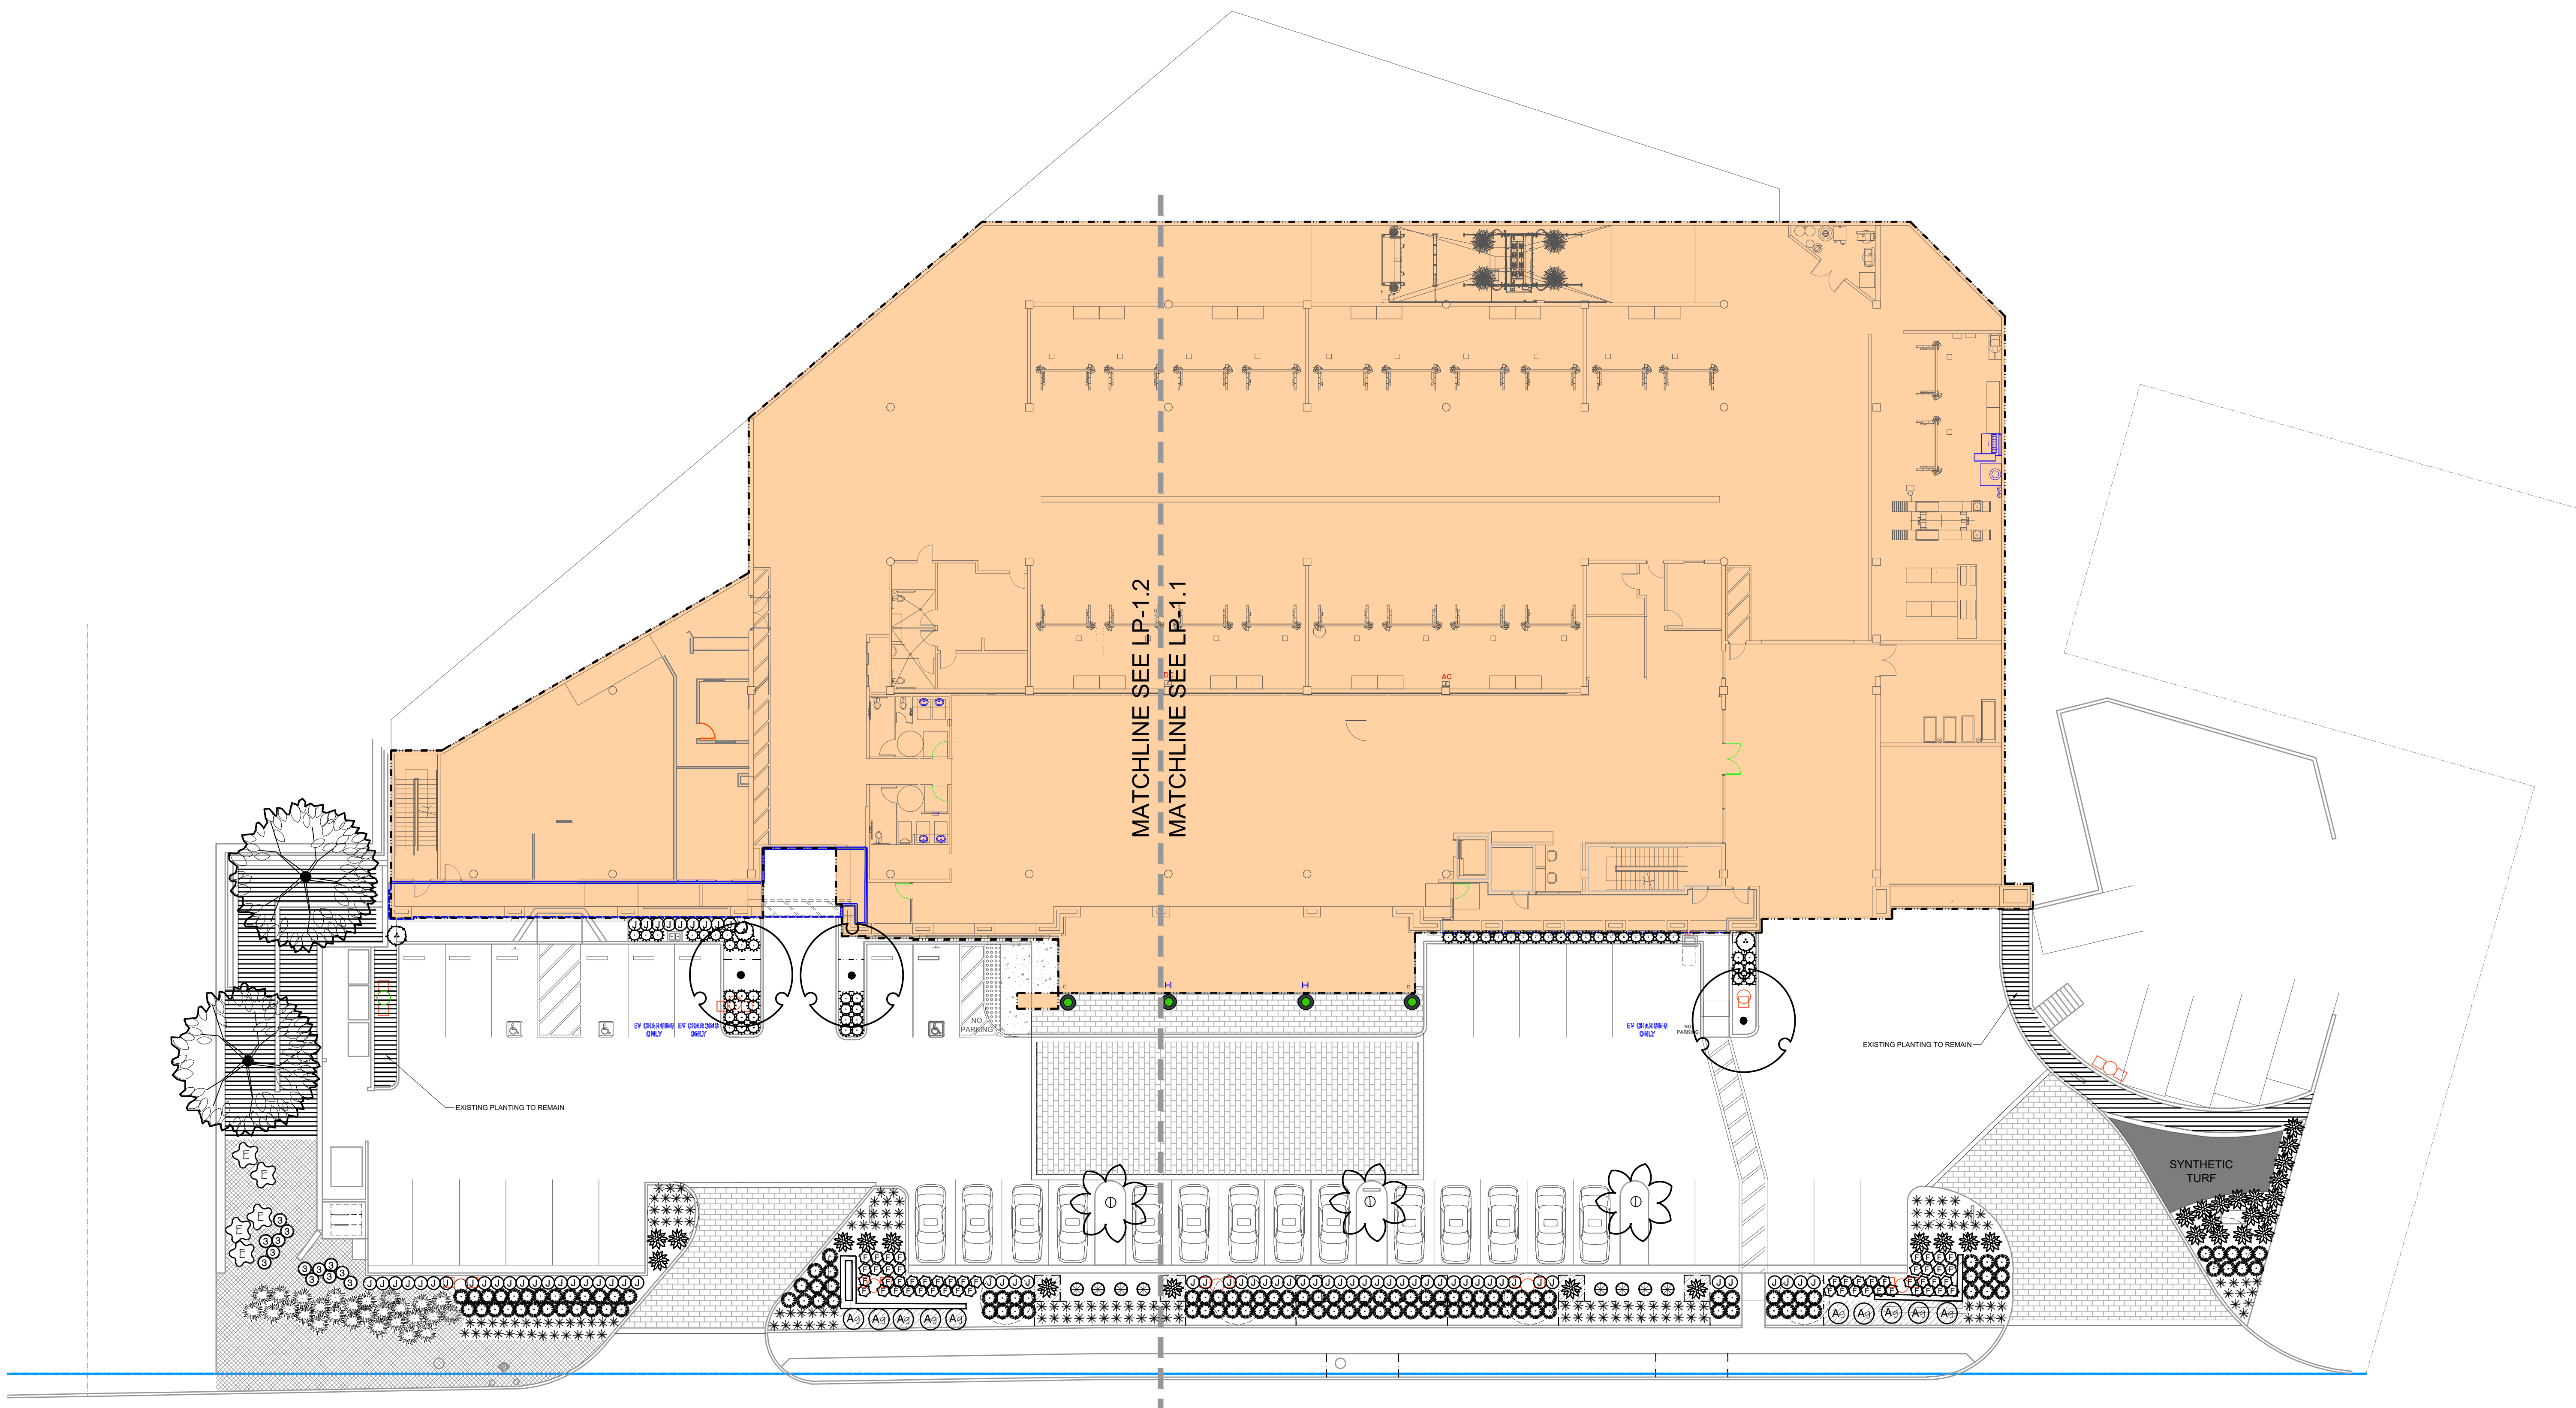

L.A. GROUP

Design Works

Landscape Architecture
24013 Ventura Blvd. Suite 201
Calabasas, CA 91302
p 818.251-0718 f 818.251-0719
email: DesignWorks@lagroupinc.net

PLANT SCHEDULE					
EXISTING TREES	BOTANICAL / COMMON NAME	CONT		QTY	REMARKS
	Cupaniopsis anacardioides Carrot Wood	Existing		3	
	Quercus agrifolia Coast Live Oak Multi-Trunk	Existing		2	
	Washingtonia robusta Mexican Fan Palm	Existing		3	
SHRUBS	BOTANICAL / COMMON NAME	CONT		QTY	REMARKS
	Agave attenuata 'Nova' Blue Clone	15 gal		10	Low
	Anigozanthos flavidus 'Big Red' Red Kangaroo Paw	5 gal		53	LOW
	Carex divisa Berkeley Sedge	5 gal		151	MOD
	Dianella tasmanica 'Variegata' Flax Lily	5 gal		54	Mod
	Echium fastuosum Pride Of Madeira	5 gal		5	
	Juncus patens 'Elk Blue' Spreading Rush	5 gal		68	LOW
	Lomandra longifolia 'Breeze' Dwarf Mat Rush	5 gal		125	LOW
	Muhlenbergia capillaris 'Pink Cloud' Pink Mutily	5 gal		27	LOW
	Phormium tenax 'Atropurpureum' Purple New Zealand Flax	15 gal		31	LOW
	Salvia leucantha Mexican Bush Sage	5 gal		13	
EXISTING SHRUBS	BOTANICAL / COMMON NAME	CONT		QTY	REMARKS
	Agave x 'Blue Glow' Blue Glow Agave	Existing		8	Low
	Bambusa multiplex 'Golden Goddess' Golden Goddess Bamboo	Existing		3	
GROUND COVERS	BOTANICAL / COMMON NAME	CONT	SPACING	QTY	REMARKS
	Myoporum parvifolium Trailing Myoporum	flats	16" o.c.	753	
	Senecio serpens Blue Chalksticks	4" pot	18" o.c.	126	LOW

CADILLAC OF CALABASAS

24400 Calabasas Road
Calabasas, CA 91302

Issue	Description	Date
1	REVIEW	02-17-2022

Date *

Drawn By

Sheet Title

OVERALL PLANTING PLAN

Job No. 4749

Sheet No.

LP-1.0

of Sheet