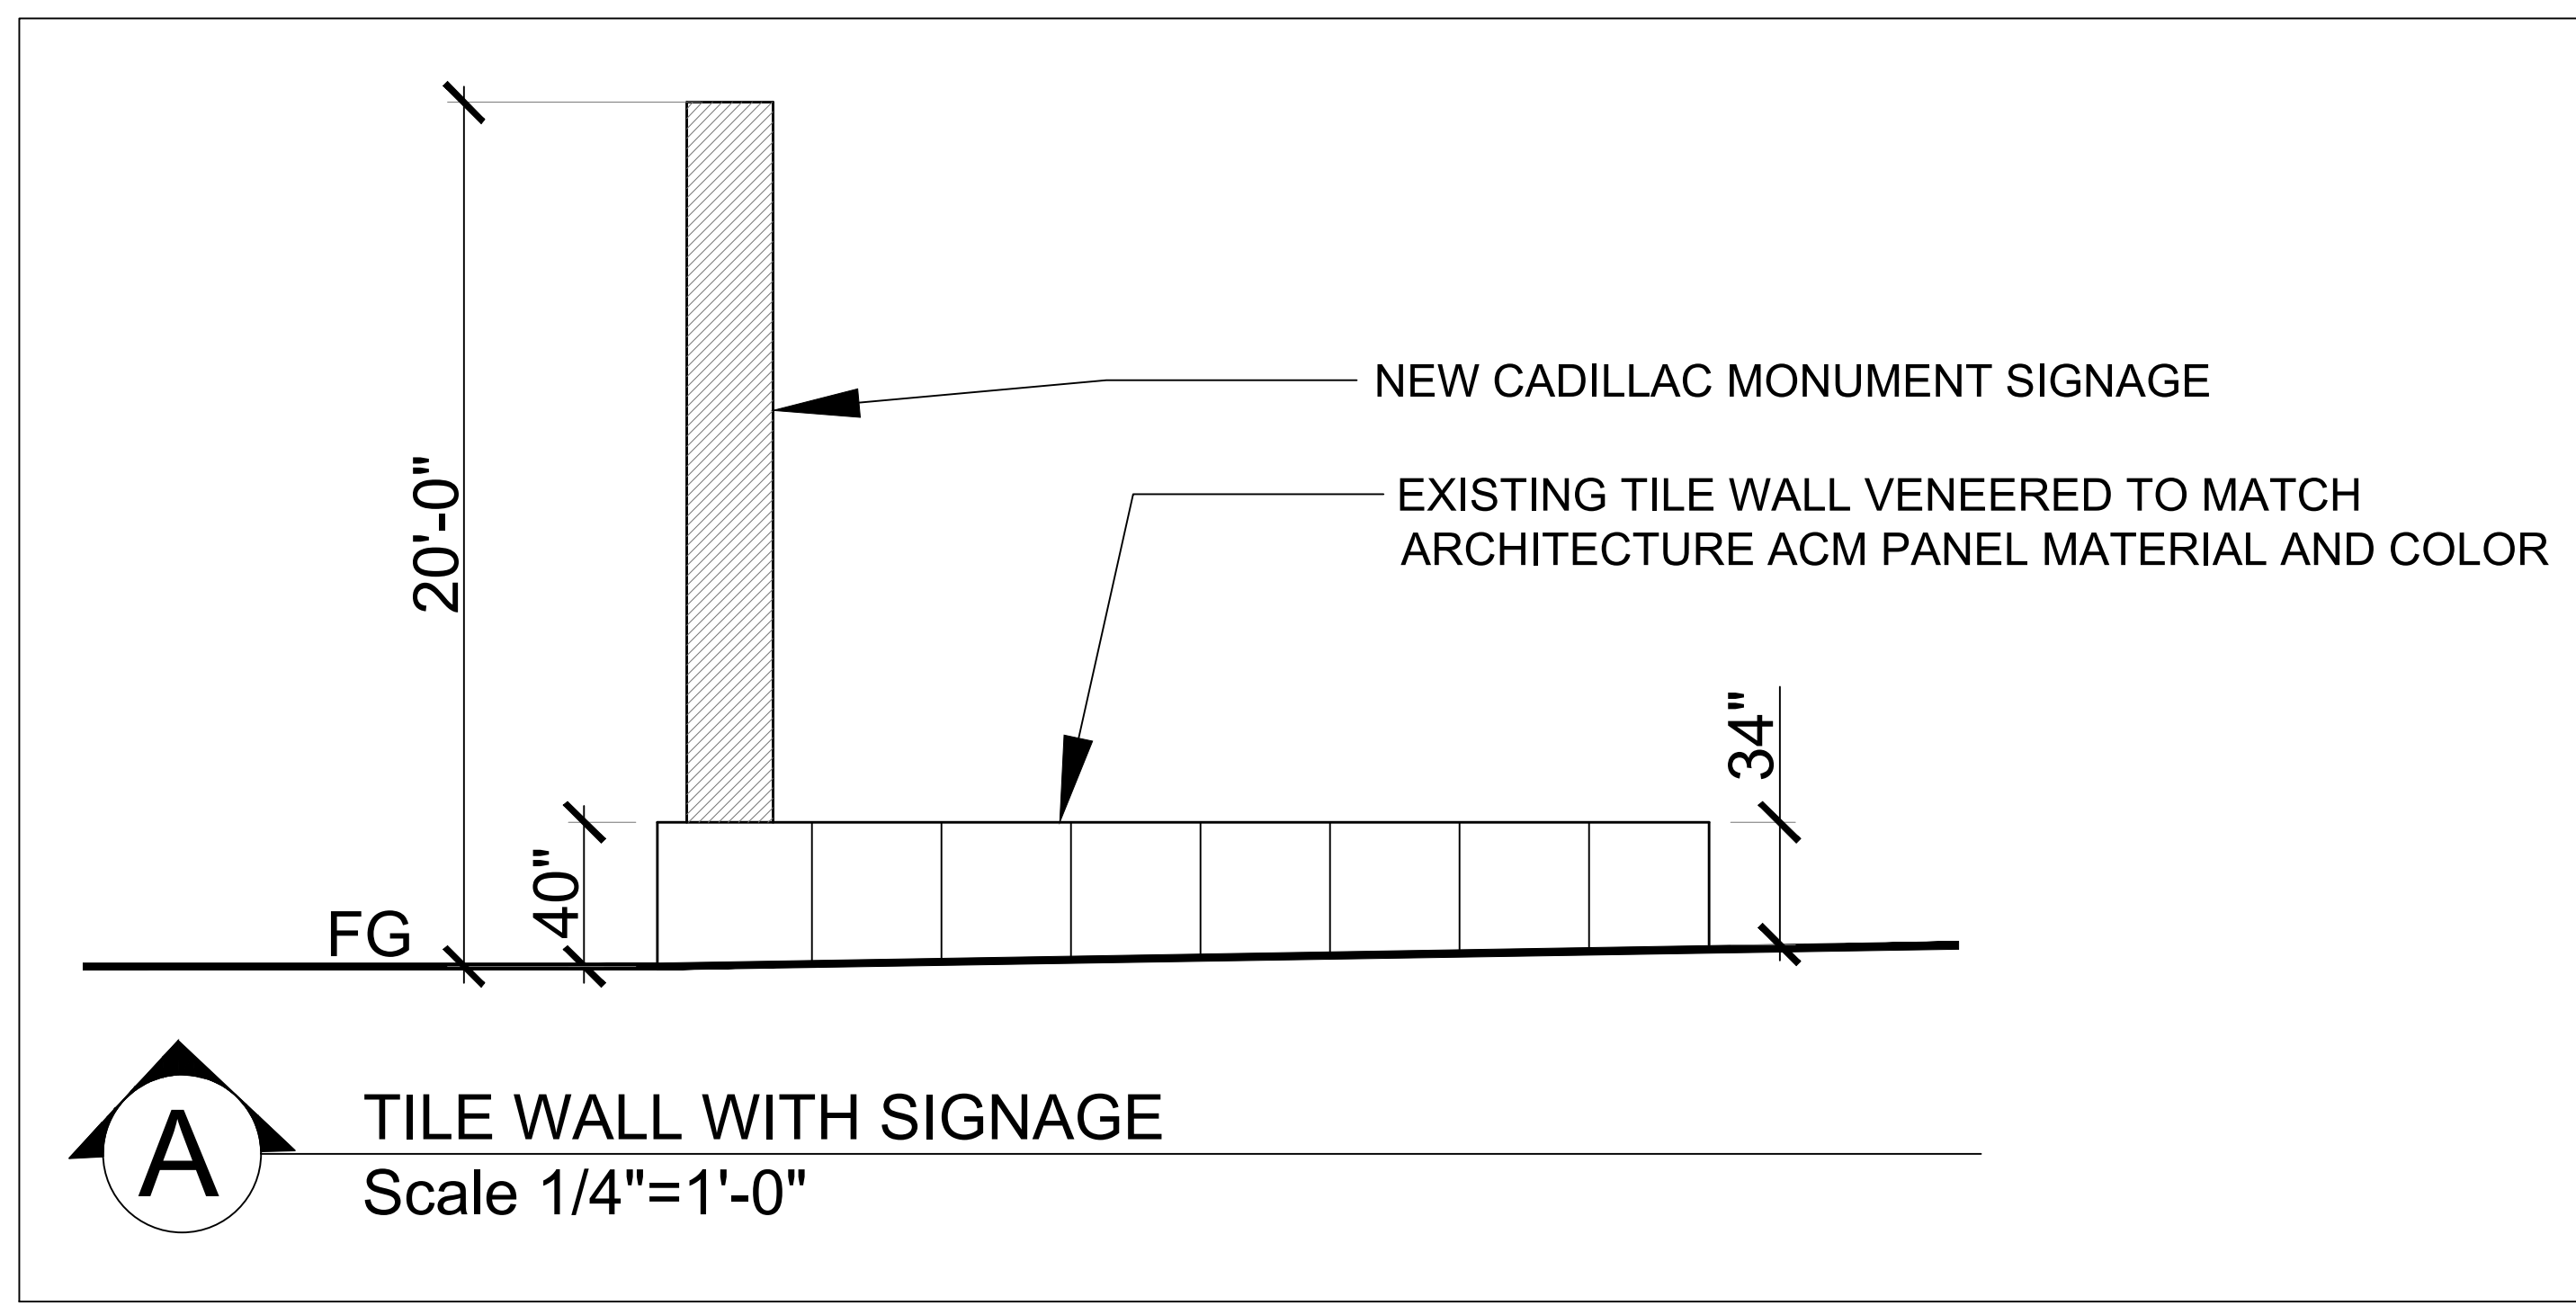

EXHIBIT D

1. **NOTES**
1. REMOVE EXISTING (4) PISTACHE TREES
  2. REMOVE EXISTING (4) CRAPE MYRTLES
  3. NO NEW LANDSCAPE LIGHTING ADDED TO PLAN

MWELO COMPLIANCE

Project will comply with the criteria of the California Model Water Efficient Landscape Ordinance and for the efficient use of water in the landscape design plan.

TOTAL LANDSCAPE AREA - 7,026 sf

Black Mexican Beach.
Size- 1/2"-1"

L.A. Group Design Works, Inc.

CADILLAC OF CALABASAS

24400 CALABASAS RD., CALABASAS, CA.

Date: 02-09-2022
Date: 02-07-2022
Date: 01-06-2022
JOB # 4749

L-I

L.A. GROUP
Design Works

Landscape Architecture
24013 Ventura Blvd, Suite 201
Calabasas, CA 91302
p 818.251-9718 f 818.251-9719
email: DesignWorks@lagroupinc.net

0 16 32 48 feet
SCALE: 1/16" = 1'-0"

Landscape Architecture