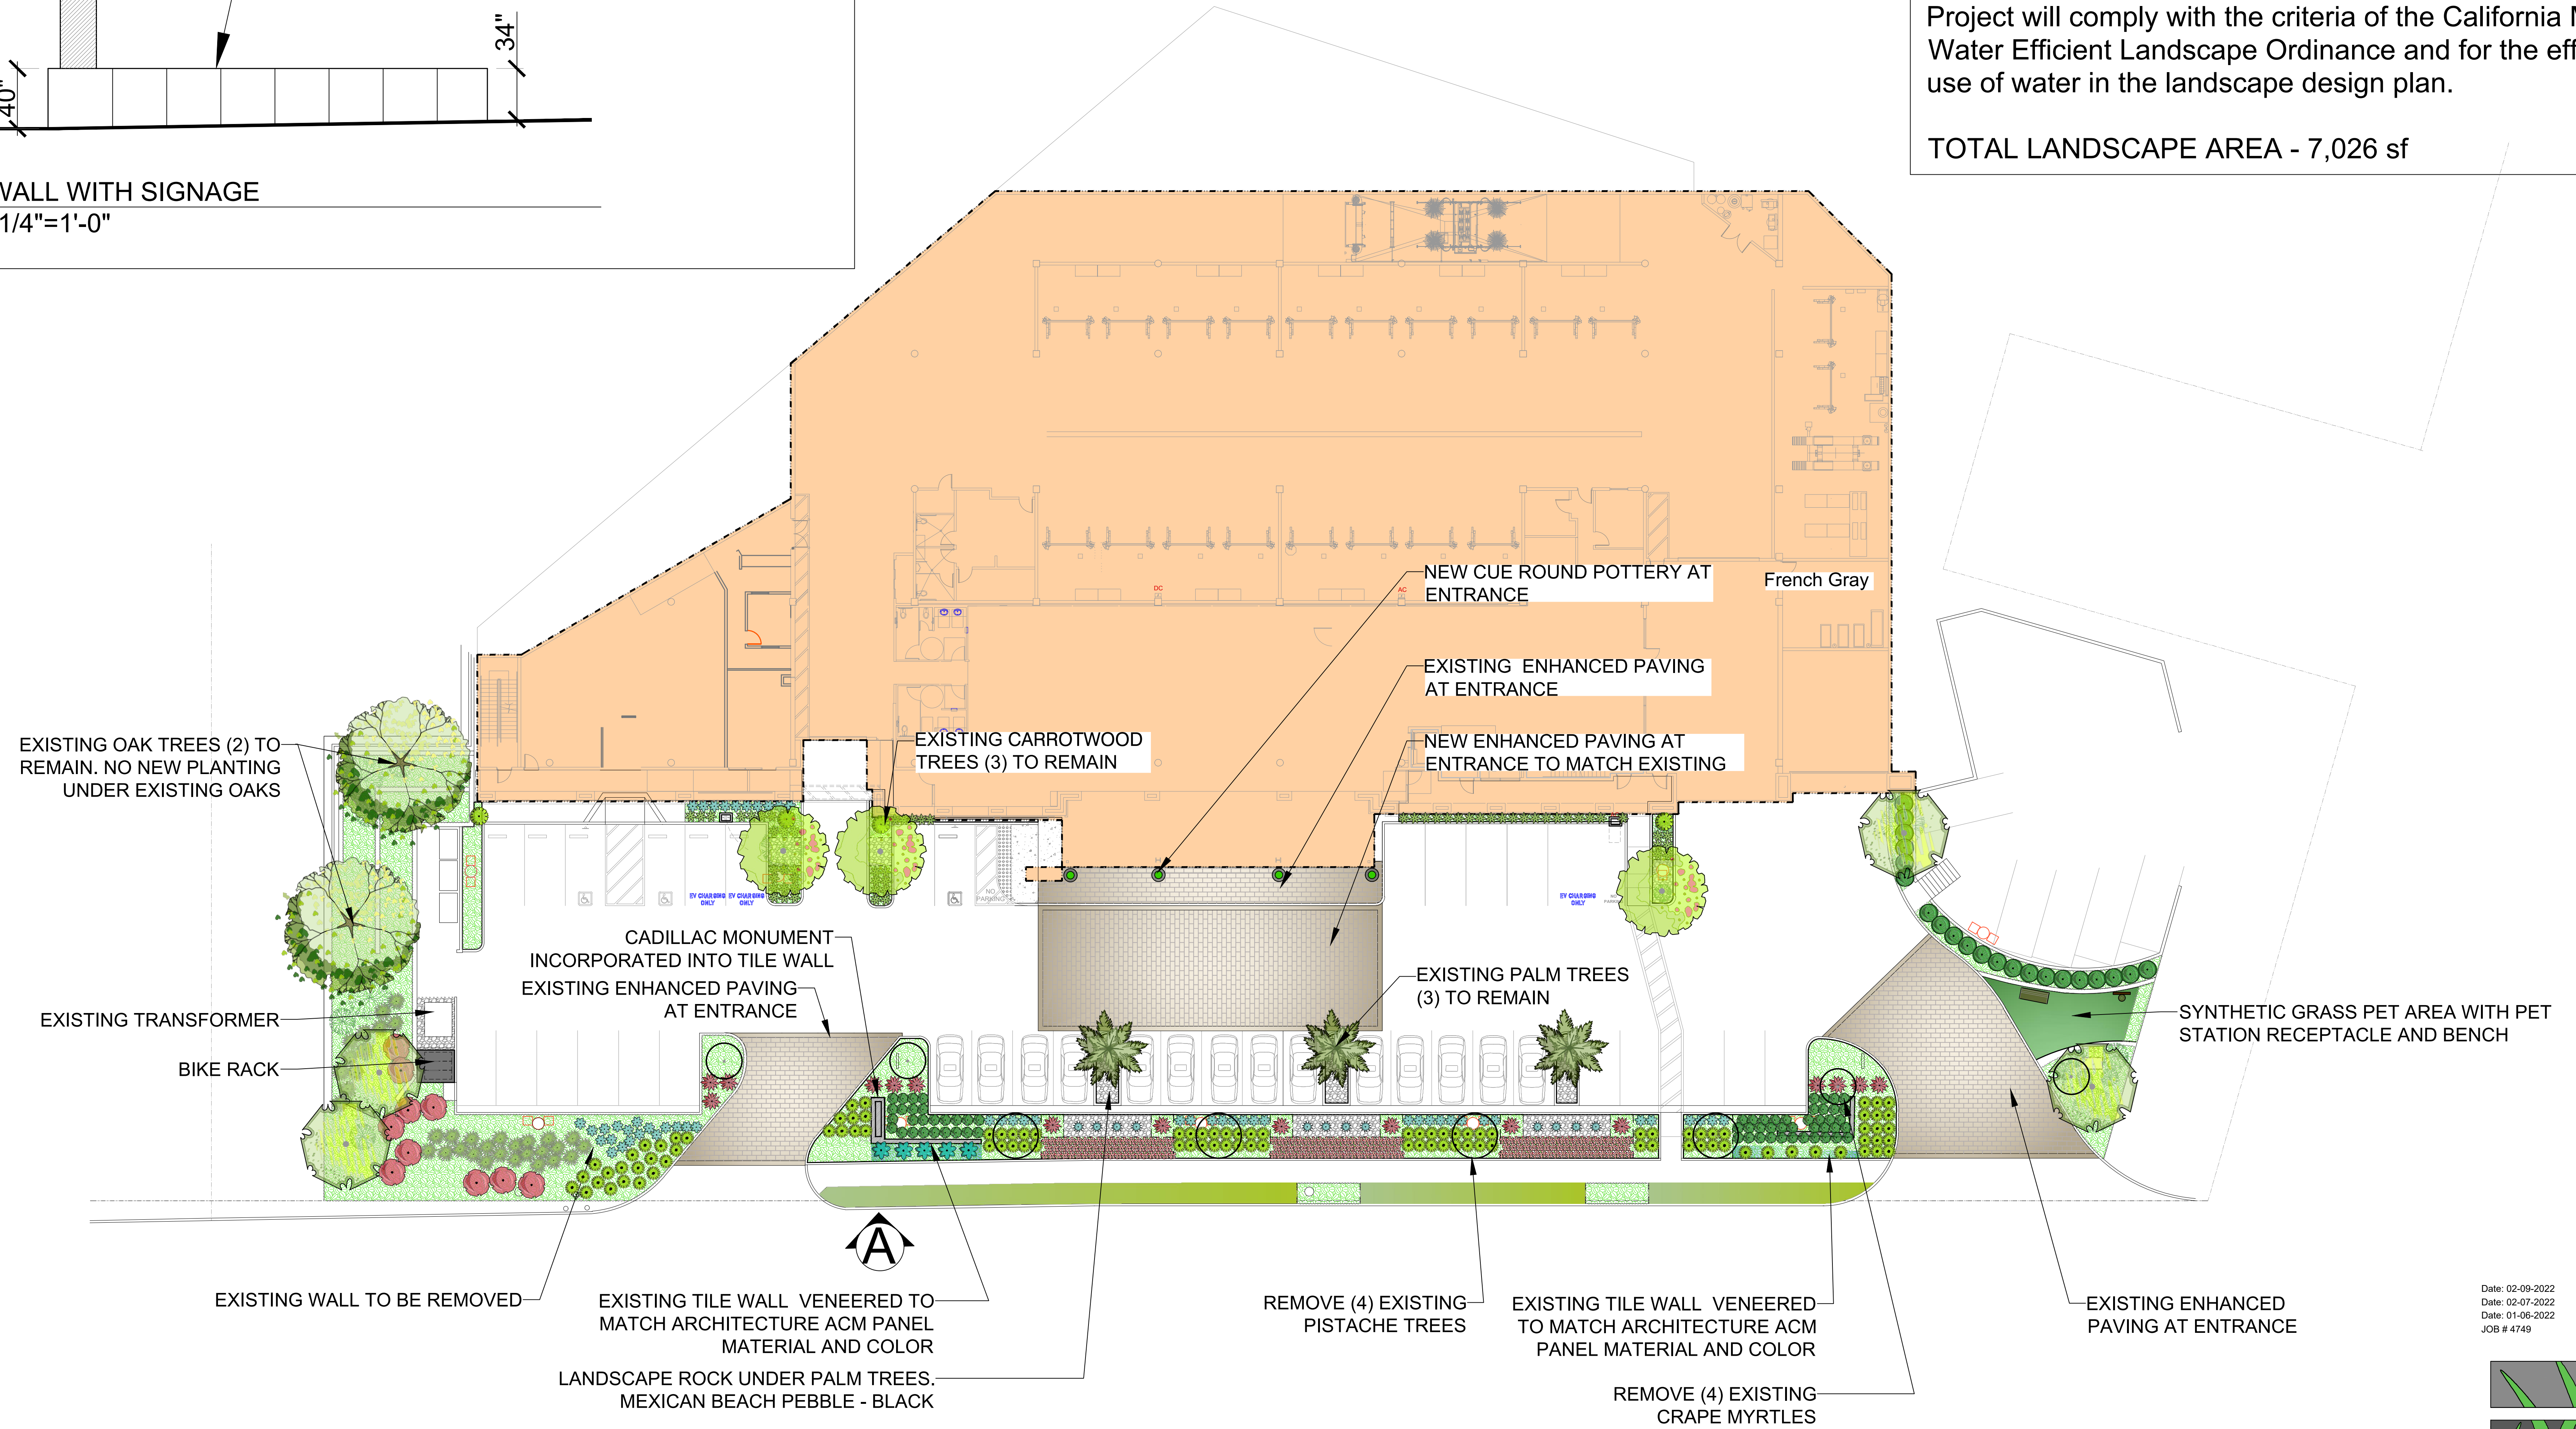

EXHIBIT D

- NOTES**
1. REMOVE EXISTING (4) PISTACHE TREES
 2. REMOVE EXISTING (4) CRAPE MYRTLES
 3. NO NEW LANDSCAPE LIGHTING ADDED TO PLAN

MWELO COMPLIANCE

Project will comply with the criteria of the California Model Water Efficient Landscape Ordinance and for the efficient use of water in the landscape design plan.

TOTAL LANDSCAPE AREA - 7,026 sf

Black Mexican Beach.
Size- 1/2"-1"

L.A. Group Design Works, Inc.

CADILLAC OF CALABASAS

24400 CALABASAS RD., CALABASAS, CA.

Date: 02-09-2022
Date: 02-07-2022
Date: 01-06-2022
JOB # 4749

L-I

L.A. GROUP
Design Works

Landscape Architecture
24013 Ventura Blvd, Suite 201
Calabasas, CA 91302
p 818.251-9718 f 818.251-9719
email: DesignWorks@lagroupinc.net

0 16 32 48 feet
SCALE: 1/16" = 1'-0"

Landscape Architecture