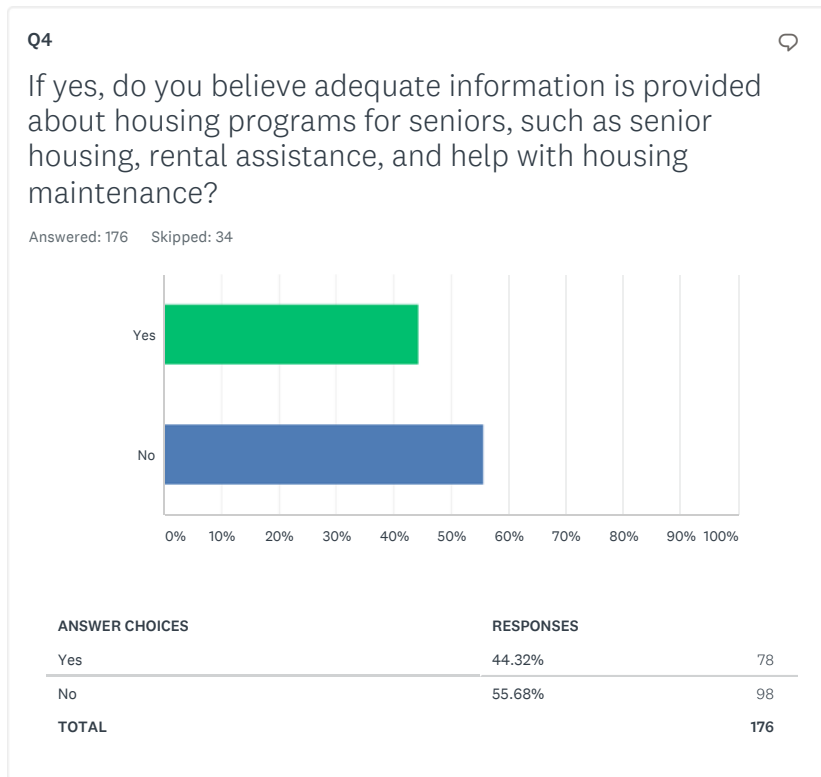

# Senior Needs Survey Calabasas 2021-2029 - Owners

All Pages ▾

▲  
Add a comment

Share Link

<https://www.surveymonkey.com/r/...>

COPY

Tweet

Share

210

210 responses

ANSWER CHOICES	RESPONSES
Other (please specify)	0.00% 0
<b>TOTAL</b>	<b>210</b>

SIGN UP FREE

**Q5**

Please indicate if you are interested in learning more about any of the following programs for seniors: