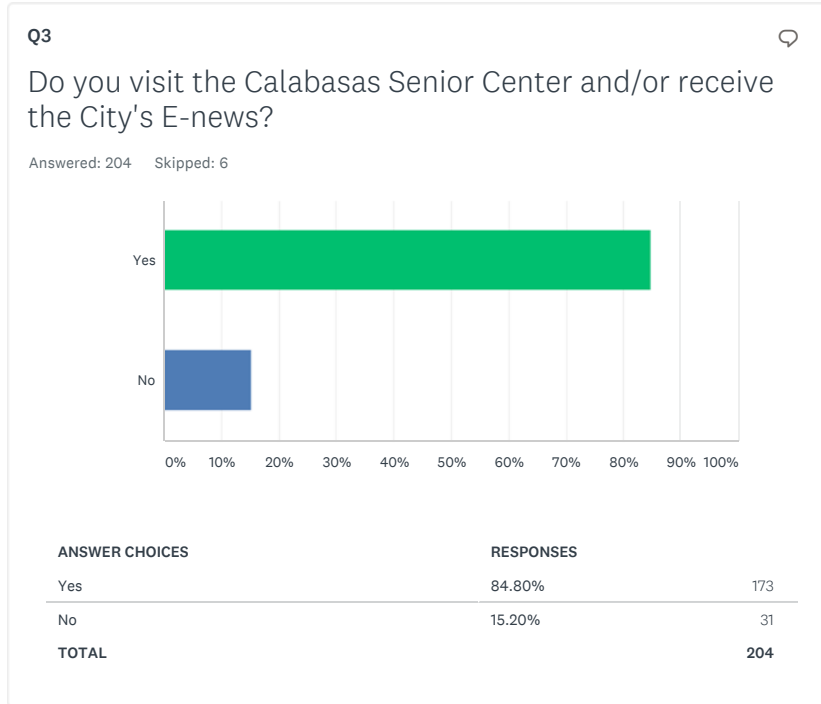

# Senior Needs Survey Calabasas 2021-2029 - Owners

All Pages ▾

▲  
Add a comment

Share Link

<https://www.surveymonkey.com/r/...>

COPY

Tweet

Share

210

210 responses

ANSWER CHOICES	RESPONSES
Other (please specify)	0.00% 0
<b>TOTAL</b>	<b>210</b>

SIGN UP FREE

**Q5**

Please indicate if you are interested in learning more about any of the following programs for seniors: