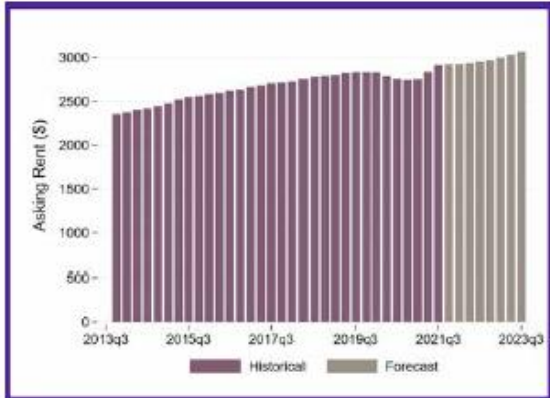

USC Casden Forecast
2021 Multifamily Report

Coastal Communities-Beverly Hills Market • Los Angeles County, 2010 to 2021