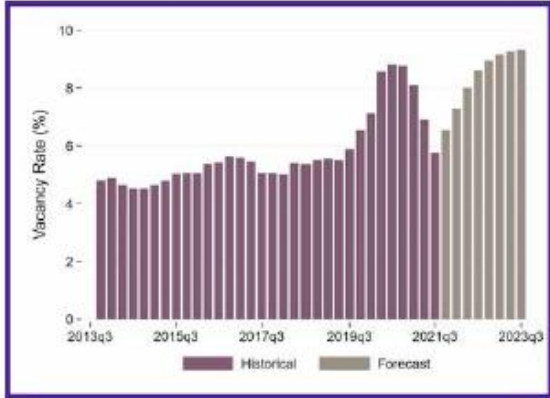

USC Casden Forecast
2021 Multifamily Report

Coastal Communities-Beverly Hills Market • Los Angeles County, 2010 to 2021