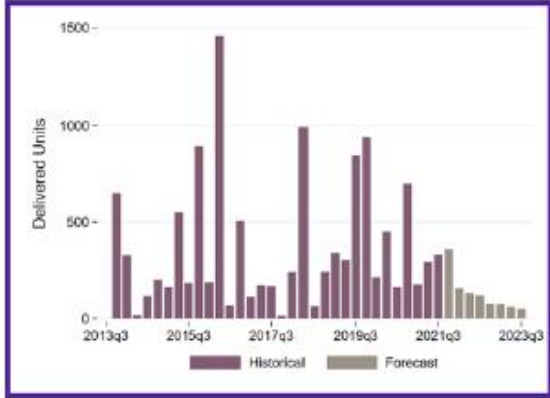

USC Casden Forecast
2021 Multifamily Report

Coastal Communities-Beverly Hills Market • Los Angeles County, 2010 to 2021