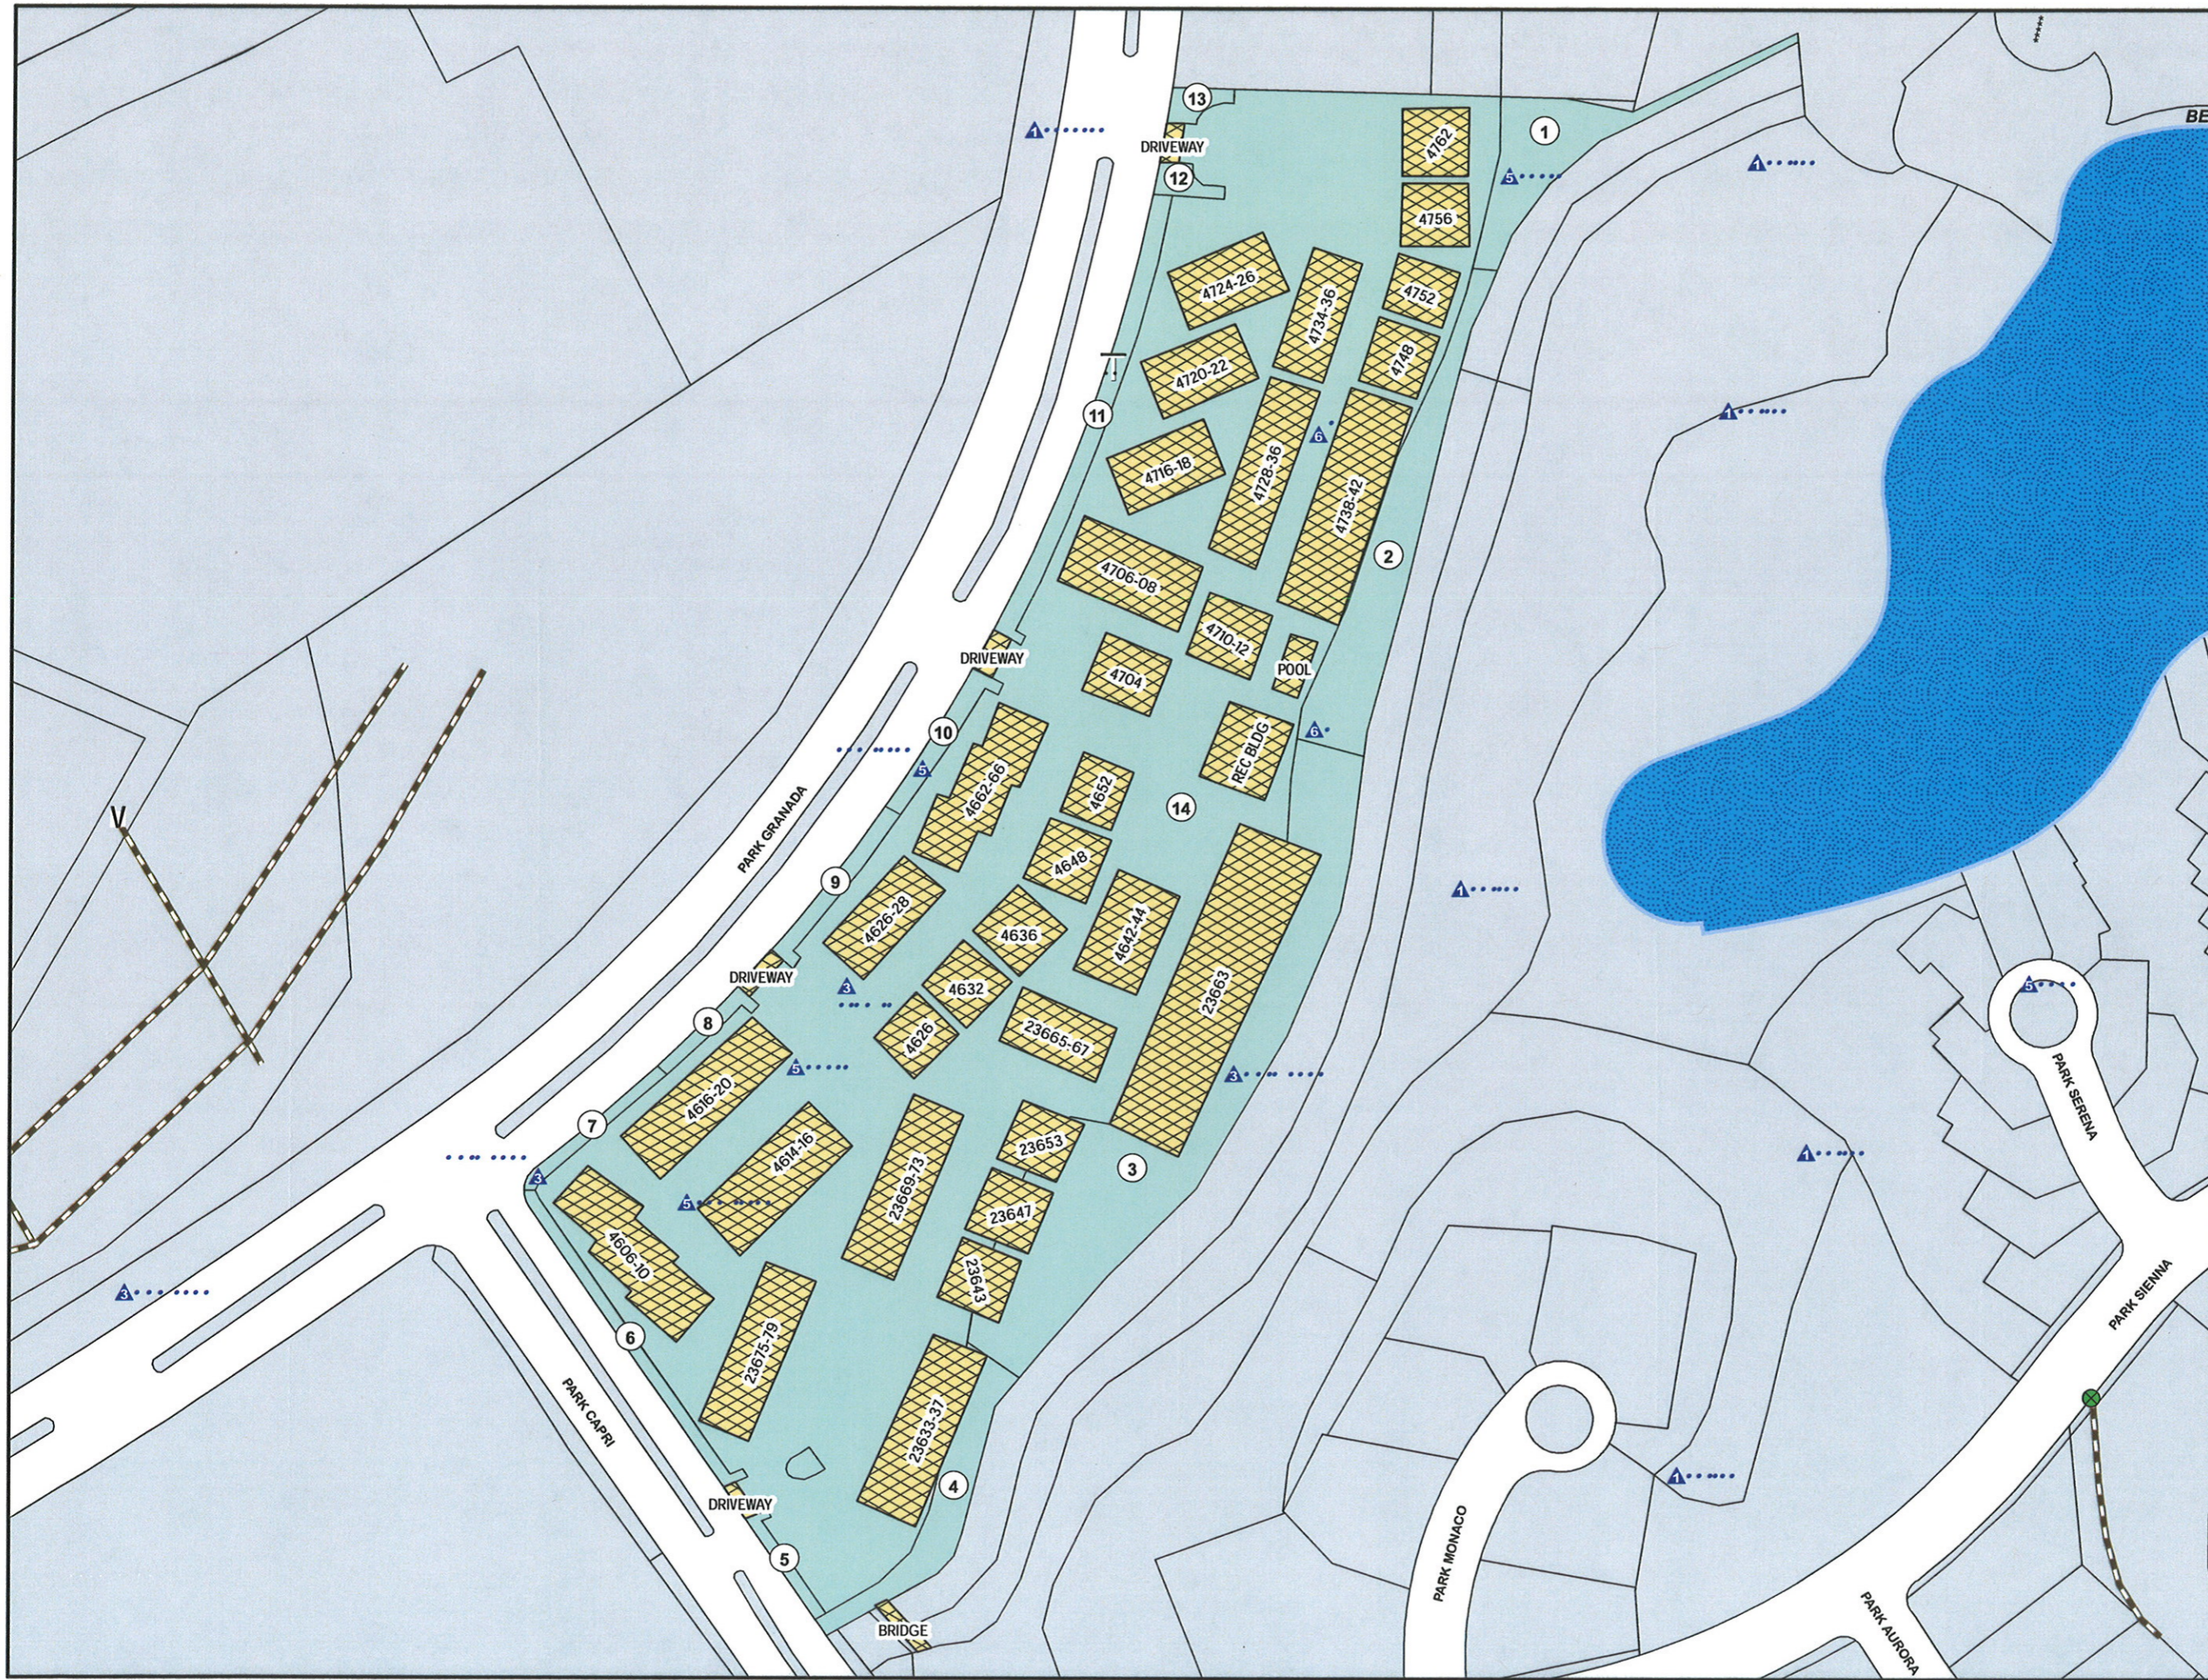

CITY of CALABASAS

**LANDSCAPE LIGHTING ACT
DISTRICT 22
REVISED AREAS ONLY
JANUARY 2009**

**ZONE 13
OAK PARK**

LEGEND/KEY

- CURB DRAIN
- CATCHBASIN INLET
- STORM DRAIN INLET
- IRRIGATION CONTROLLERS/DEVICES**
- CALSENSE
- DIG
- IRRI-TROL
- LEIT
- RAIN BIRD
- STERLING
- WATER METER
- STRUCTURES
- V_DITCHES
- Horse Trails

LANDSCAPE MAINTENANCE AREAS

- PARCELS/PRIVATE PROPERTY
- CALABASAS COUNTRY ESTATES HOA
- CALABASAS PARK ESTATES HOA
- CLAIRIDGE HOA
- OAK PARK HOA
- PALATINO HOA
- PARK SORRENTO HOA
- THE RIDGE HOA
- VISTA POINTE HOA
- CALABASAS LAKE

NOT TO SCALE