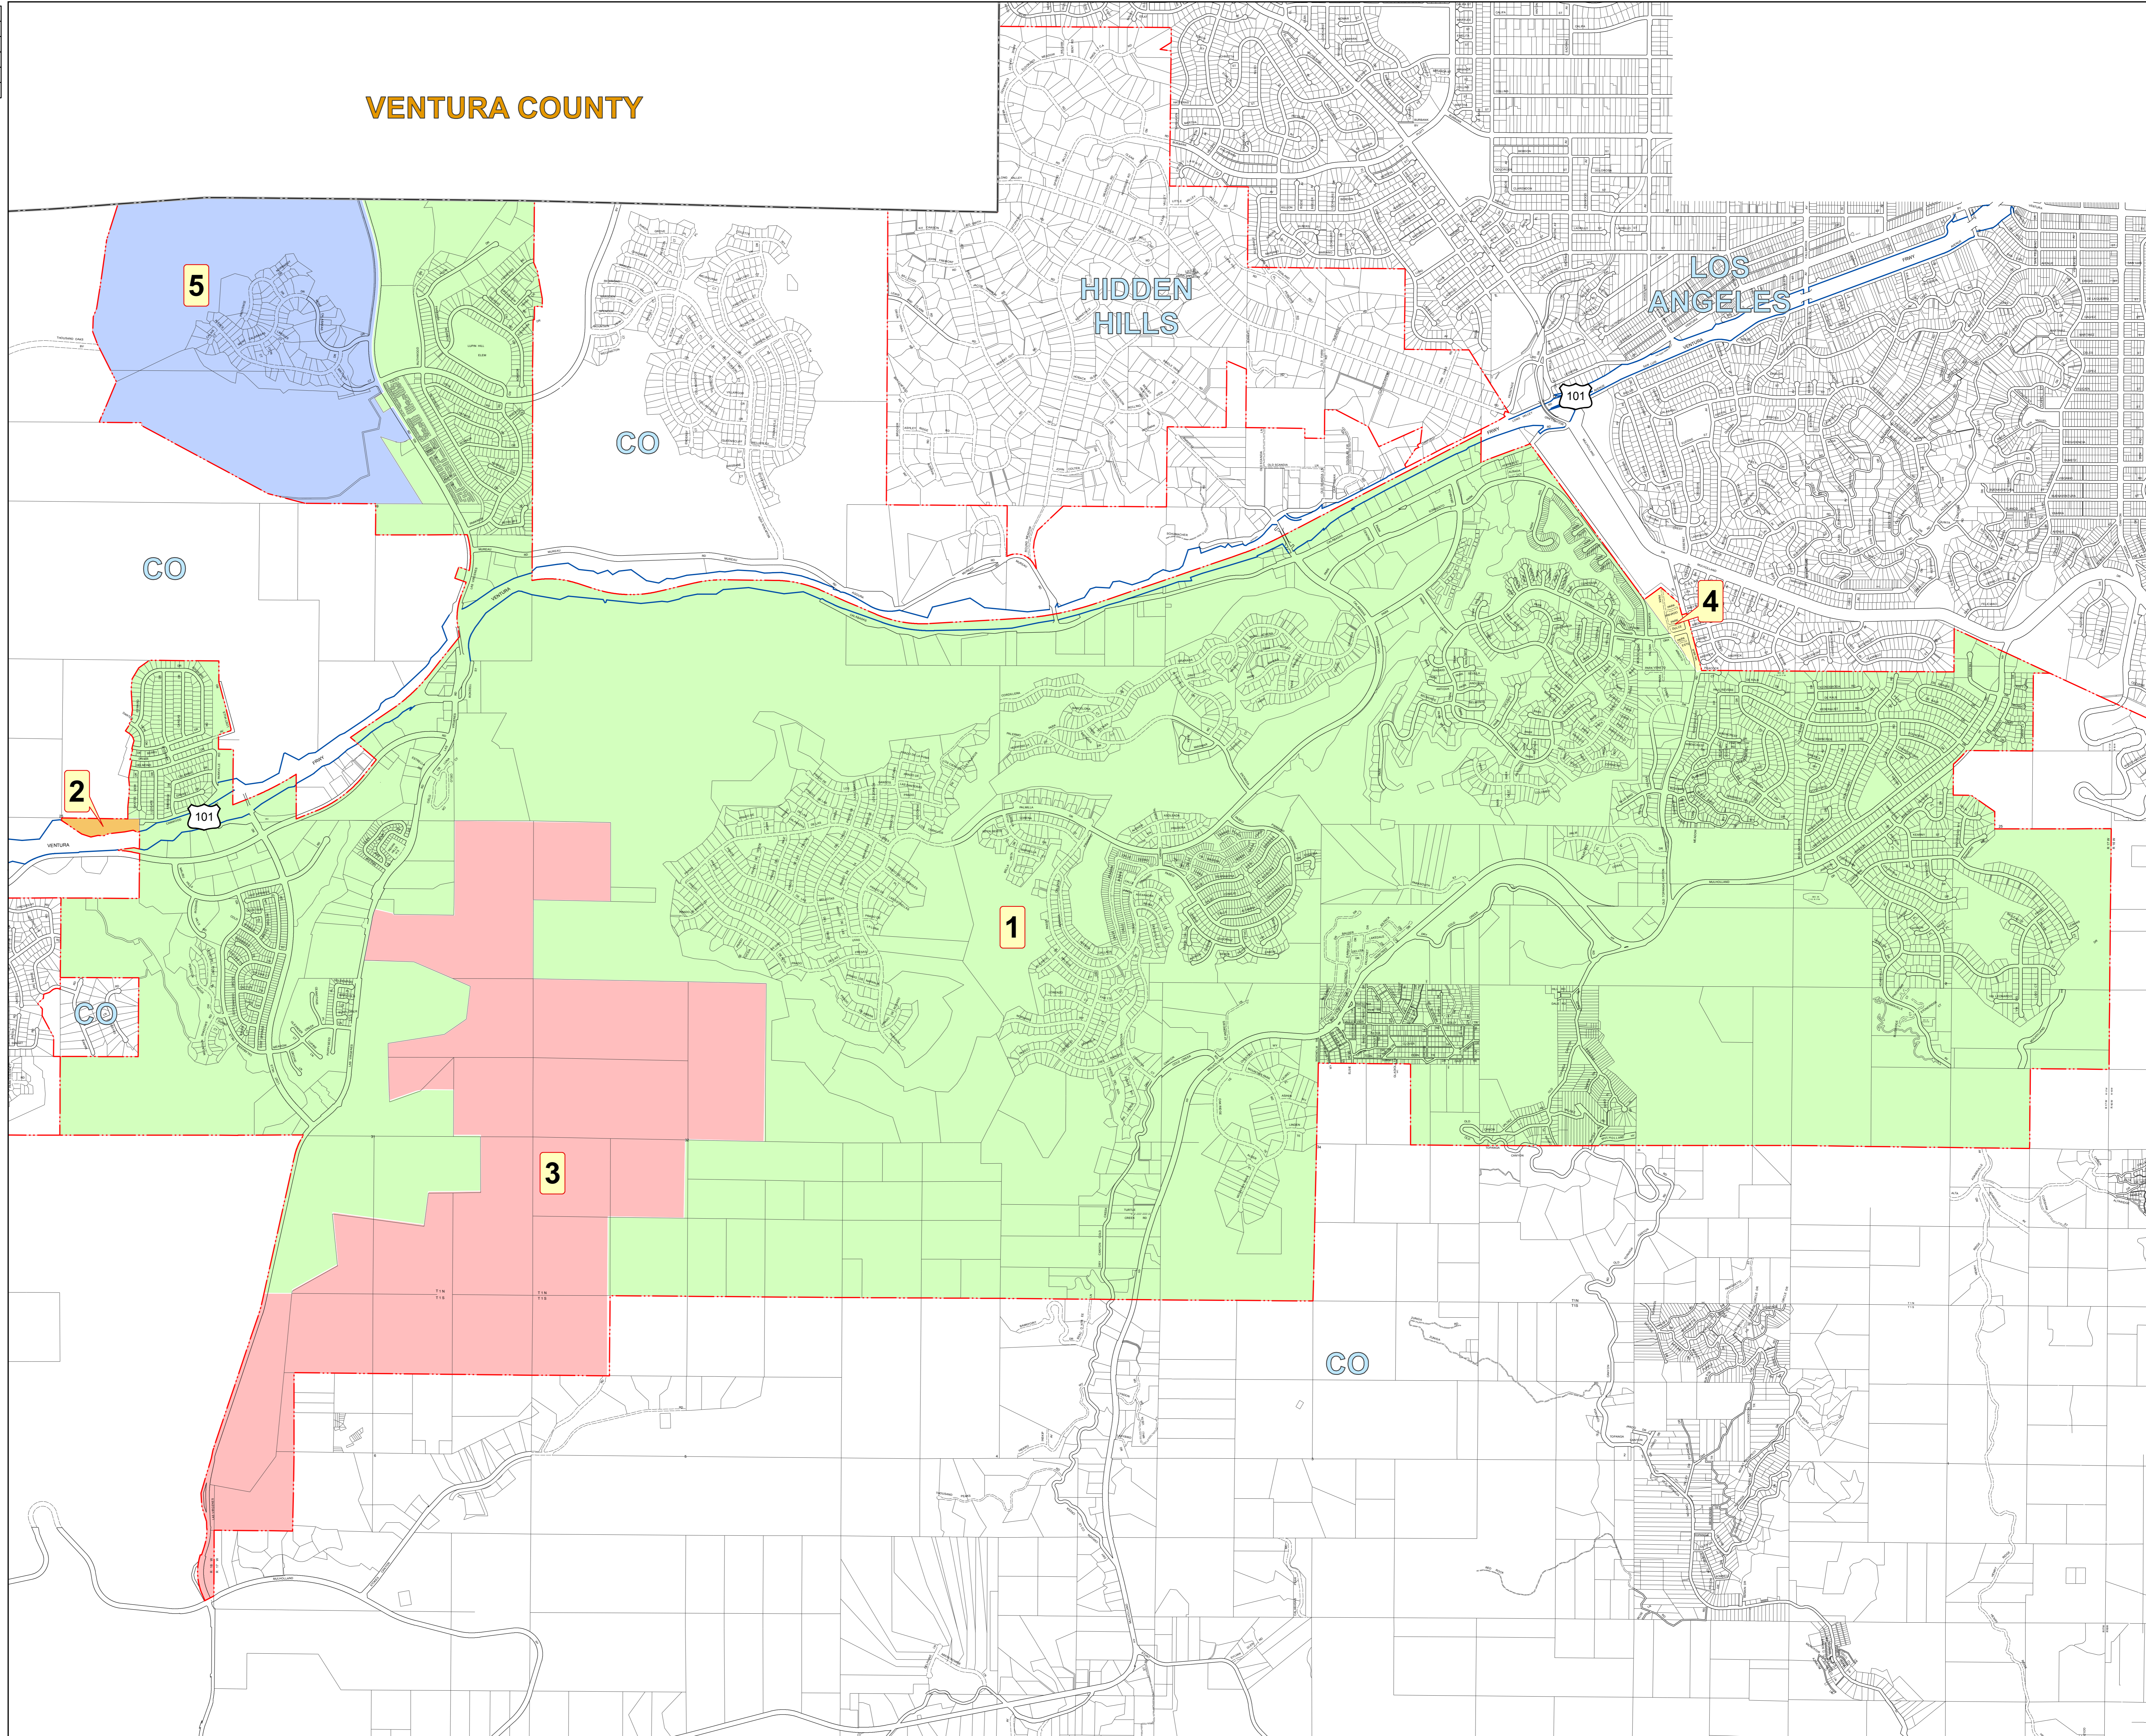

City of Calabasas Annexations

NO	TYPE	NAME	EFFECTIVE-DATE	ANNEX-AREA	TOTAL-AREA
1	A	ORIG. INCORPORATION	4-5-91	11.275	11.275
2	A	ANNEXATION 92-1	7-13-92	0.010	11.285
3	A	ANNEXATION 91-1	9-10-92	1.563	12.848
4	A	REORGANIZATION 98-01	9-6-02	0.017	12.865
5	A	ANNEXATION 2009-09	8-11-11	0.771	13.636

LEGEND:
City Boundary