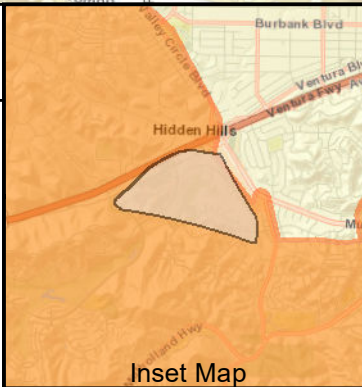

SORRENTO
Circuit Map

Los Angeles County

PSPS SEGMENTS

- 01 ■ High Fire Risk Area (shown in inset map)
- OUTAGE BOUNDARY

This circuit may be subject to a Public Safety Power Shutoff. The map was Prepared on 1/15/2021 and is subject to change. All boundaries are approximate.