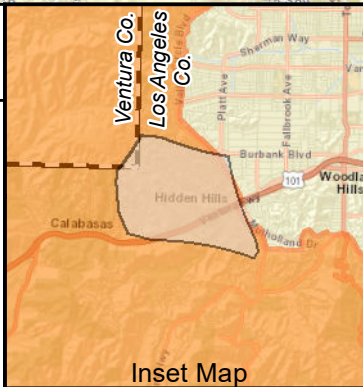

HORIZON
Circuit Map

Los Angeles County

PSPS SEGMENTS

- 01
- 03
- 02
- OUTAGE BOUNDARY

High Fire Risk Area (shown in inset map)

This circuit may be subject to a Public Safety Power Shutoff. The map was Prepared on 1/14/2021 and is subject to change. All boundaries are approximate.