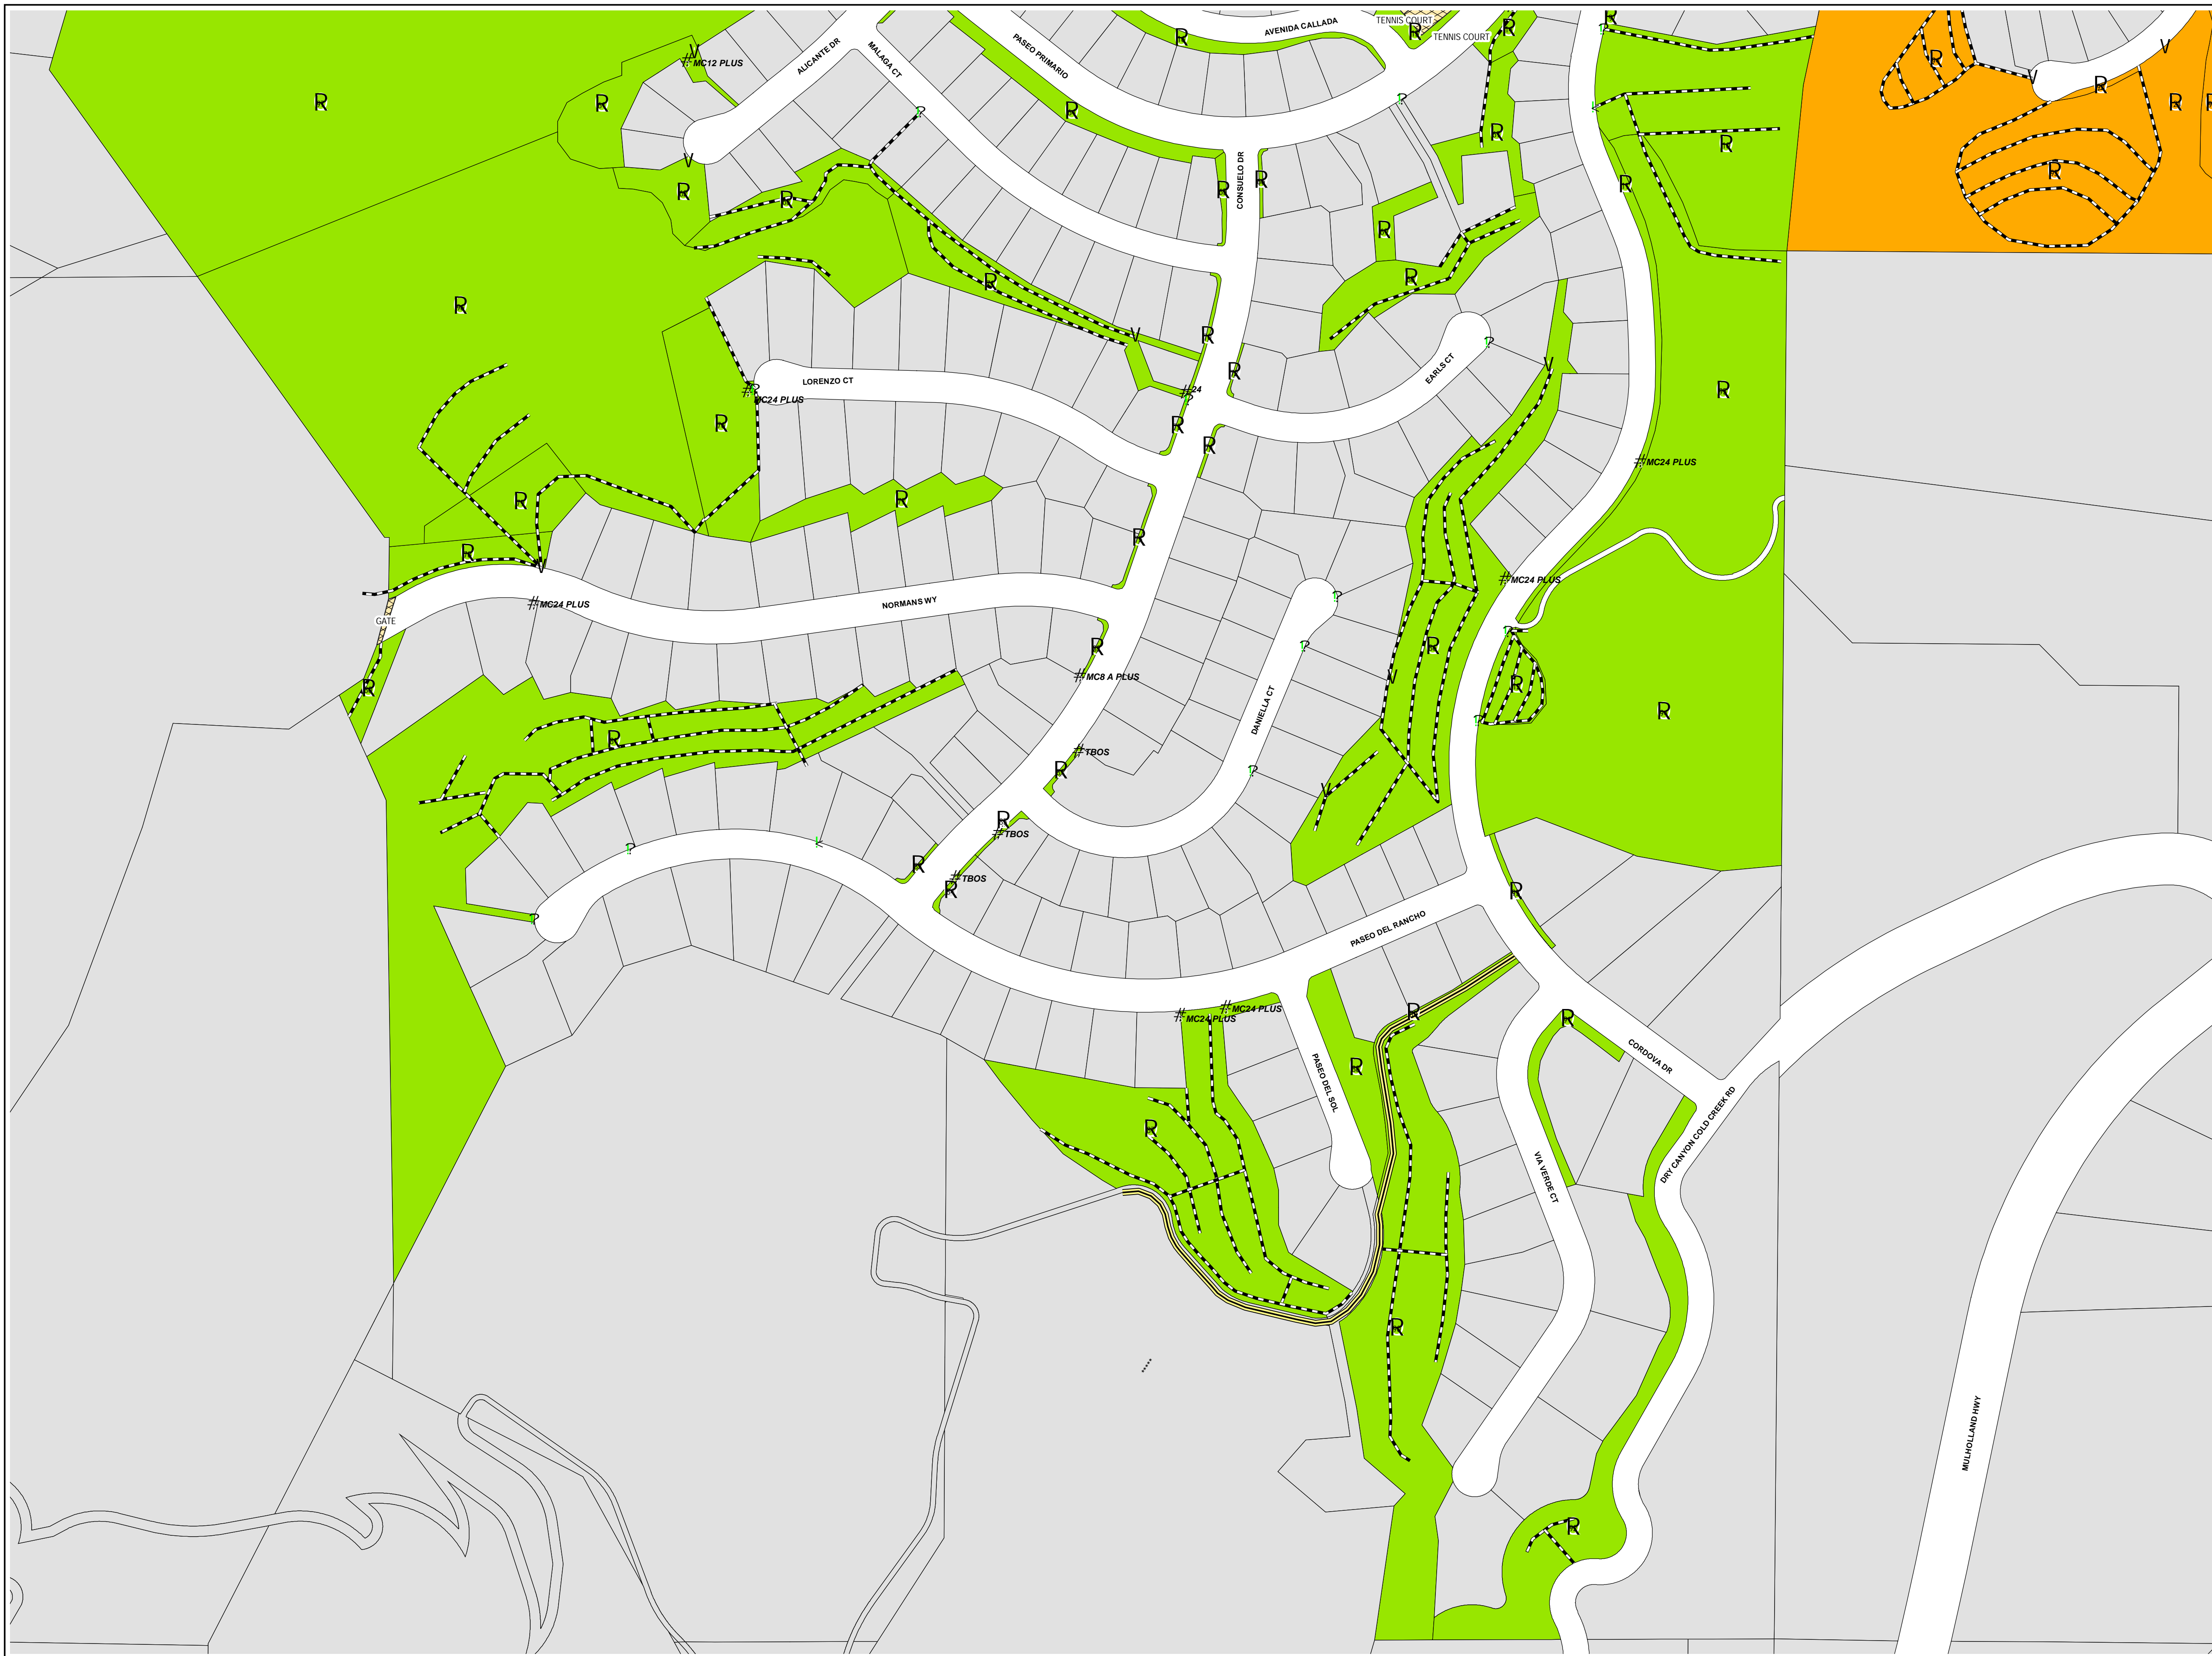

CITY of CALABASAS
 LANDSCAPE MAINTENANCE DISTRICT 22

ZONE 8
 CALABASAS PARK ESTATES

LEGEND/KEY

LANDSCAPE MAINTENANCE AREAS

- PARCELS/PRIVATE PROPERTY
- BELLAGIO HOA
- CALABASAS COUNTRY ESTATES HOA
- CALABASAS HILLS AND ESTATES HOA
- CALABASAS PARK HOA
- CALABASAS PARK ESTATES HOA
- CLAIRIDGE HOA
- LAS VILLAS HOA
- OAK CREEK HOA
- OAK PARK HOA
- PALATINO HOA
- PARK SORRENTO HOA
- THE RIDGE HOA
- VISTA POINTE HOA
- WESTRIDGE HOA
- CBA-1 - ASSOCIATION PARK
- CBA-2 - McCOY CREEK
- CBA-4 - VARIOUS PARKWAYS
- CBA-5 - PARKWAY CALABASAS
- CALABASAS ROAD - COMMERCIAL DISTRICT
- CALABASAS ROAD - OLD TOWN
- CALABASAS LAKE

IRRIGATION CONTROLLERS/DEVICES

- # CALSENSE
- # DIG
- # IRRI-TROL
- # LEIT
- # RAIN BIRD
- # STERLING
- V_DITCHES
- V STORM DRAIN INLET
- K CATCHBASIN INLET
- Q CURB DRAIN
- STRUCTURES
- HORSE TRAIL

NOT TO SCALE

EXHIBIT B - WORK MAP CALABASAS PARK ESTATES HOA

CITY of CALABASAS

LANDSCAPE
MAINTENANCE
DISTRICT 22

ZONE 8
CALABASAS
PARK ESTATES

LEGEND/KEY

LANDSCAPE MAINTENANCE AREAS

- PARCELS/PRIVATE PROPERTY
- BELLAGIO HOA
- CALABASAS COUNTRY ESTATES HOA
- CALABASAS HILLS AND ESTATES HOA
- CALABASAS PARK HOA
- CALABASAS PARK ESTATES HOA
- CLAIRIDGE HOA
- LAS VILLAS HOA
- OAK CREEK HOA
- OAK PARK HOA
- PALATINO HOA
- PARK SORRENTO HOA
- THE RIDGE HOA
- VISTA POINTE HOA
- WESTRIDGE HOA
- CBA-1 - ASSOCIATION PARK
- CBA-2 - McCOY CREEK
- CBA-4 - VARIOUS PARKWAYS
- CBA-5 - PARKWAY CALABASAS
- CALABASAS ROAD - COMMERCIAL DISTRICT
- CALABASAS ROAD - OLD TOWN
- CALABASAS LAKE