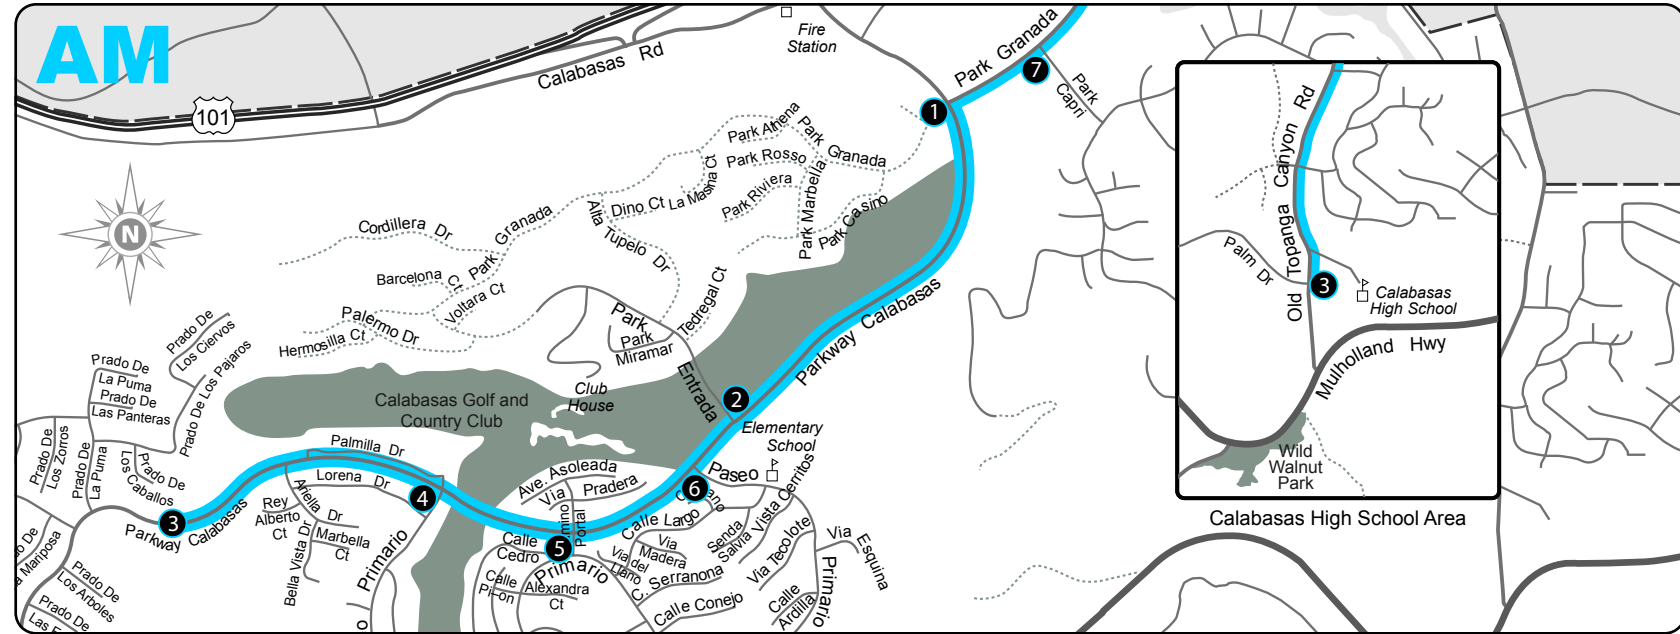

**CALABASAS PUBLIC
TRANSPORTATION
SHUTTLE SERVICE**

**SUMMER
LINE**

3

**AM
PM**

Service: June 14 – July 21

Hours of operation:

Monday - Thursday
Transit Pass required.

No service on holidays.

Subject to change without notice.

Public Information Available:

Calabasas Transportation
Customer Service
(805) 557-7372

www.cityofcalabasas.com

AM			PM		
STOP	LOCATION	TIMES	STOP	LOCATION	TIMES
1	Parkway Calabasas @ Park Granada	6:44	1	Old Topanga Canyon Rd. @ C.H.S	1:00
2	Parkway Calabasas @ Park Entrada	6:46	2	Park Granada @ Park Capri	1:10
3	Parkway Calabasas @ Oaks Gate	6:50	3	Parkway Calabasas @ Park Granada	1:11
4	Parkway Calabasas @ Paseo Primario(South)	6:53	4	Parkway Calabasas @ Park Entrada	1:13
5	Parkway Calabasas @ Camino Portal	6:55	5	Parkway Calabasas @ Oaks Gate	1:17
6	Parkway Calabasas @ Paseo Primario(North)	6:56	6	Parkway Calabasas @ Paseo Primario(South)	1:20
7	Park Granada @ Park Capri	7:00	7	Parkway Calabasas @ Camino Portal	1:22
8	Old Topanga Canyon Rd. @ C.H.S	7:10	8	Parkway Calabasas @ Paseo Primario(North)	1:23