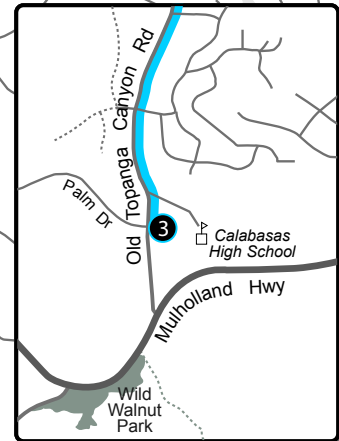

Subject to change without notice.

Public Information Available:

Calabasas Transportation
Customer Service
(805) 557-7372

www.cityofcalabasas.com

AM			PM		
STOP	LOCATION	TIMES	STOP	LOCATION	TIMES
1	Parkway Calabasas @ Park Granada	6:44	1	Old Topanga Canyon Rd. @ C.H.S	1:00
2	Parkway Calabasas @ Park Entrada	6:46	2	Park Granada @ Park Capri	1:10
3	Parkway Calabasas @ Oaks Gate	6:50	3	Parkway Calabasas @ Park Granada	1:11
4	Parkway Calabasas @ Paseo Primario(South)	6:53	4	Parkway Calabasas @ Park Entrada	1:13
5	Parkway Calabasas @ Camino Portal	6:55	5	Parkway Calabasas @ Oaks Gate	1:17
6	Parkway Calabasas @ Paseo Primario(North)	6:56	6	Parkway Calabasas @ Paseo Primario(South)	1:20
7	Park Granada @ Park Capri	7:00	7	Parkway Calabasas @ Camino Portal	1:22
8	Old Topanga Canyon Rd. @ C.H.S	7:10	8	Parkway Calabasas @ Paseo Primario(North)	1:23