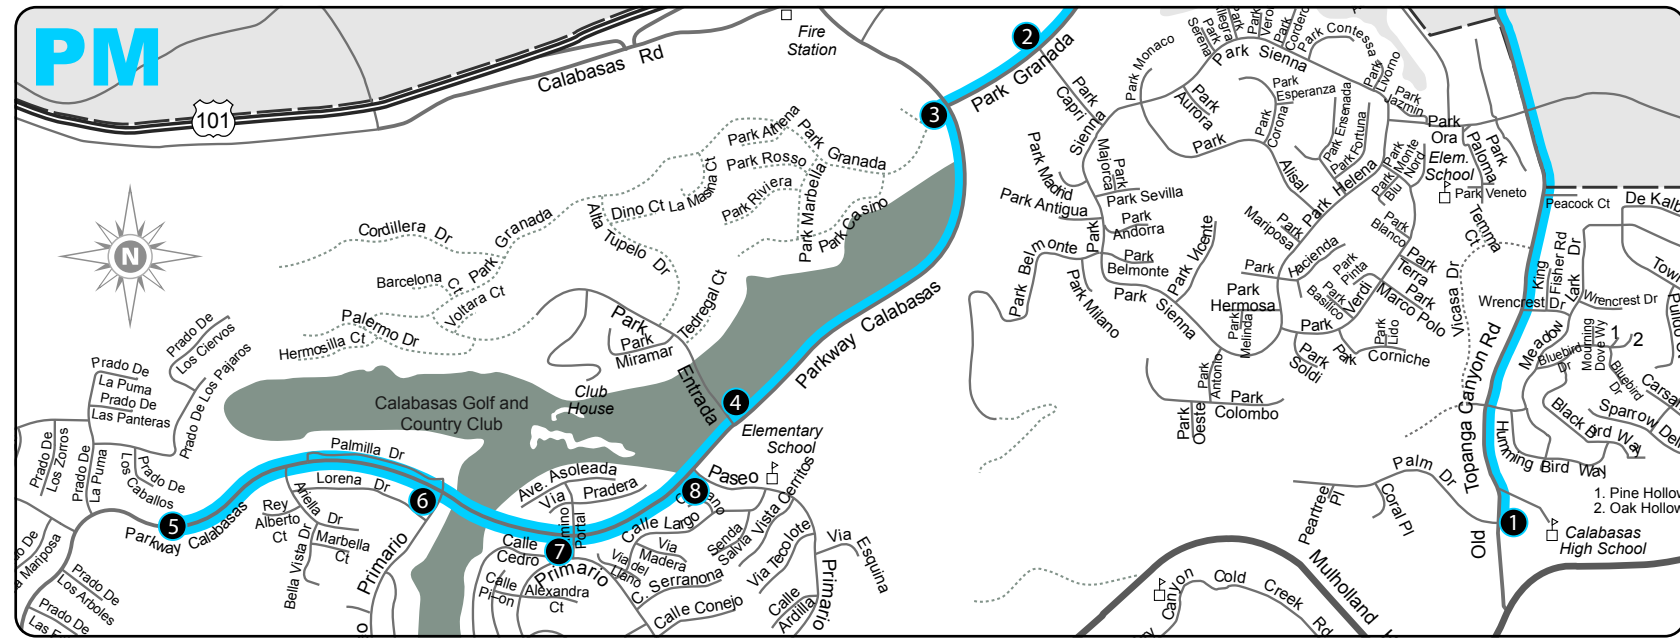

**CALABASAS PUBLIC
TRANSPORTATION
SHUTTLE SERVICE**

**SUMMER
LINE**

3

**AM
PM**

Service: June 14 – July 21

Hours of operation:

Monday - Thursday
Transit Pass required.

No service on holidays.

Subject to change without notice.

Public Information Available:

Calabasas Transportation
Customer Service
(805) 557-7372

www.cityofcalabasas.com

AM			PM		
STOP	LOCATION	TIMES	STOP	LOCATION	TIMES
1	Parkway Calabasas @ Park Granada	6:44	1	Old Topanga Canyon Rd. @ C.H.S	1:00
2	Parkway Calabasas @ Park Entrada	6:46	2	Park Granada @ Park Capri	1:10
3	Parkway Calabasas @ Oaks Gate	6:50	3	Parkway Calabasas @ Park Granada	1:11
4	Parkway Calabasas @ Paseo Primario(South)	6:53	4	Parkway Calabasas @ Park Entrada	1:13
5	Parkway Calabasas @ Camino Portal	6:55	5	Parkway Calabasas @ Oaks Gate	1:17
6	Parkway Calabasas @ Paseo Primario(North)	6:56	6	Parkway Calabasas @ Paseo Primario(South)	1:20
7	Park Granada @ Park Capri	7:00	7	Parkway Calabasas @ Camino Portal	1:22
8	Old Topanga Canyon Rd. @ C.H.S	7:10	8	Parkway Calabasas @ Paseo Primario(North)	1:23