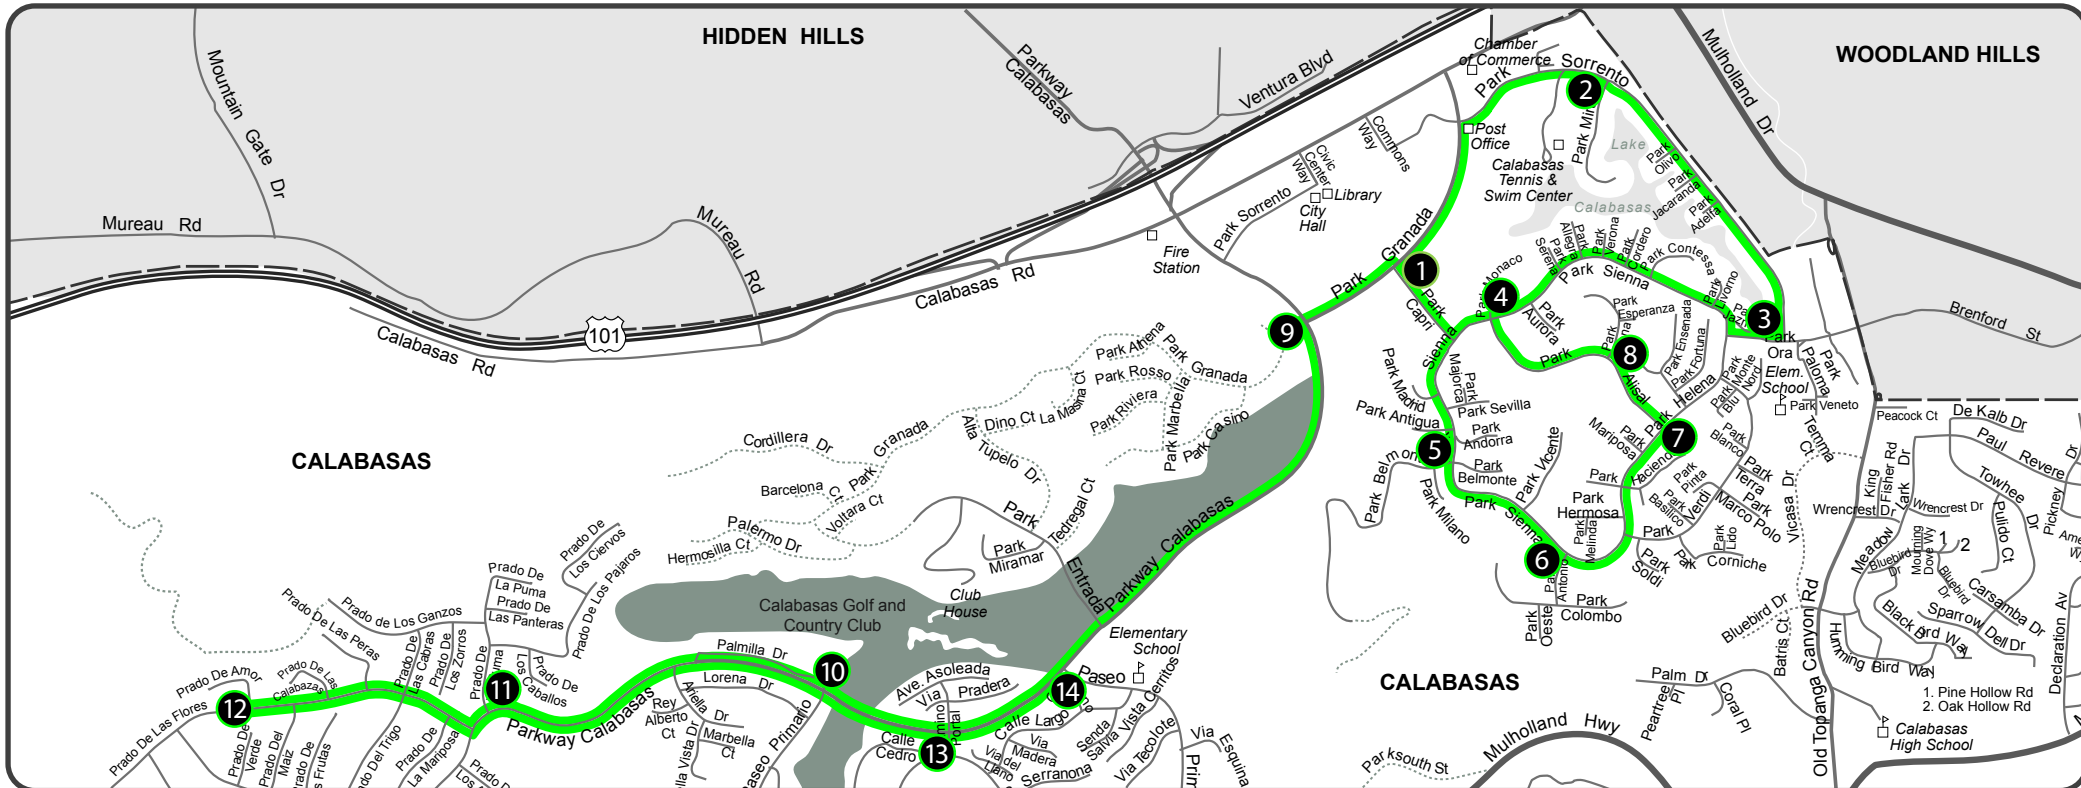

# FALL LINE 6 AM

**With Stop at Bay Laurel**

**Hours of operation:**  
Monday - Friday  
Transit Pass or Transit tickets required.  
No service on holidays.  
Subject to change without notice.

**Public Information Available:**  
Calabasas Transportation  
Division  
(818) 224-1673  
100 Civic Center Way  
Calabasas, CA 91302  
www.cityofcalabasas.com

CITY of CALABASAS

Updated: September 2016

LINE 6 AM PEAK ROUTE		
BAY LAUREL ONLY		
STOP	LOCATION	TIMES
1	Park Granada @ Park Capri	7:30
2	Park Sorrento @ Park Mirasol	7:32
3	Park Ora @ Park Sorrento	7:34
4	Park Sienna @ Park Monaco	7:35
5	Park Sienna @ Park Belmonte	7:36
6	Park Sienna @ Park Antonio	7:37
7	Park Helena @ Park Alisal	7:38
8	Park Alisal @ Park Corona	7:39
9	Parkway Calabasas @ Park Granada	7:41
10	Parkway Calabasas @ Palmilla Dr.	7:44
11	Parkway Calabasas @ Prado de la Puma	7:46
12	Prado de la Flores @ Tennis Courts	7:47
13	Parkway Calabasas @ Camino Portal	7:49
14	Parkway Calabasas @ Park Entrada (Bay laurel)	7:50

Calabasas Transportation  
Division  
(818) 224-1673  
100 Civic Center Way  
Calabasas, CA 91302  
www.cityofcalabasas.com

CITY of CALABASAS

Updated: September 2016

LINE 6 PM PEAK ROUTE			
BAY LAUREL ONLY			
STOP	LOCATION	M,T,TH,F	WED
1	Parkway Calabasas @ Park Entrada (Bay laurel)	2:55	12:40
2	Park Granada @ Park Capri	3:00	12:45
3	Park Sorrento @ Park Mirasol	3:02	12:47
4	Park Ora @ Park Sorrento	3:04	12:49
5	Park Sienna @ Park Monaco	3:05	12:50
6	Park Sienna @ Park Belmonte	3:06	12:51
7	Park Sienna @ Park Antonio	3:07	12:52
8	Park Helena @ Park Alisal	3:08	12:53
9	Park Alisal @ Park Corona	3:10	12:55
10	Parkway Calabasas @ Park Granada	3:13	12:58
11	Parkway Calabasas @ Palmilla Dr.	3:15	1:00
12	Parkway Calabasas @ Prado de la Puma	3:16	1:01
13	Prado de la Flores @ Tennis Courts	3:18	1:03
14	Parkway Calabasas @ Camino Portal	3:19	1:04